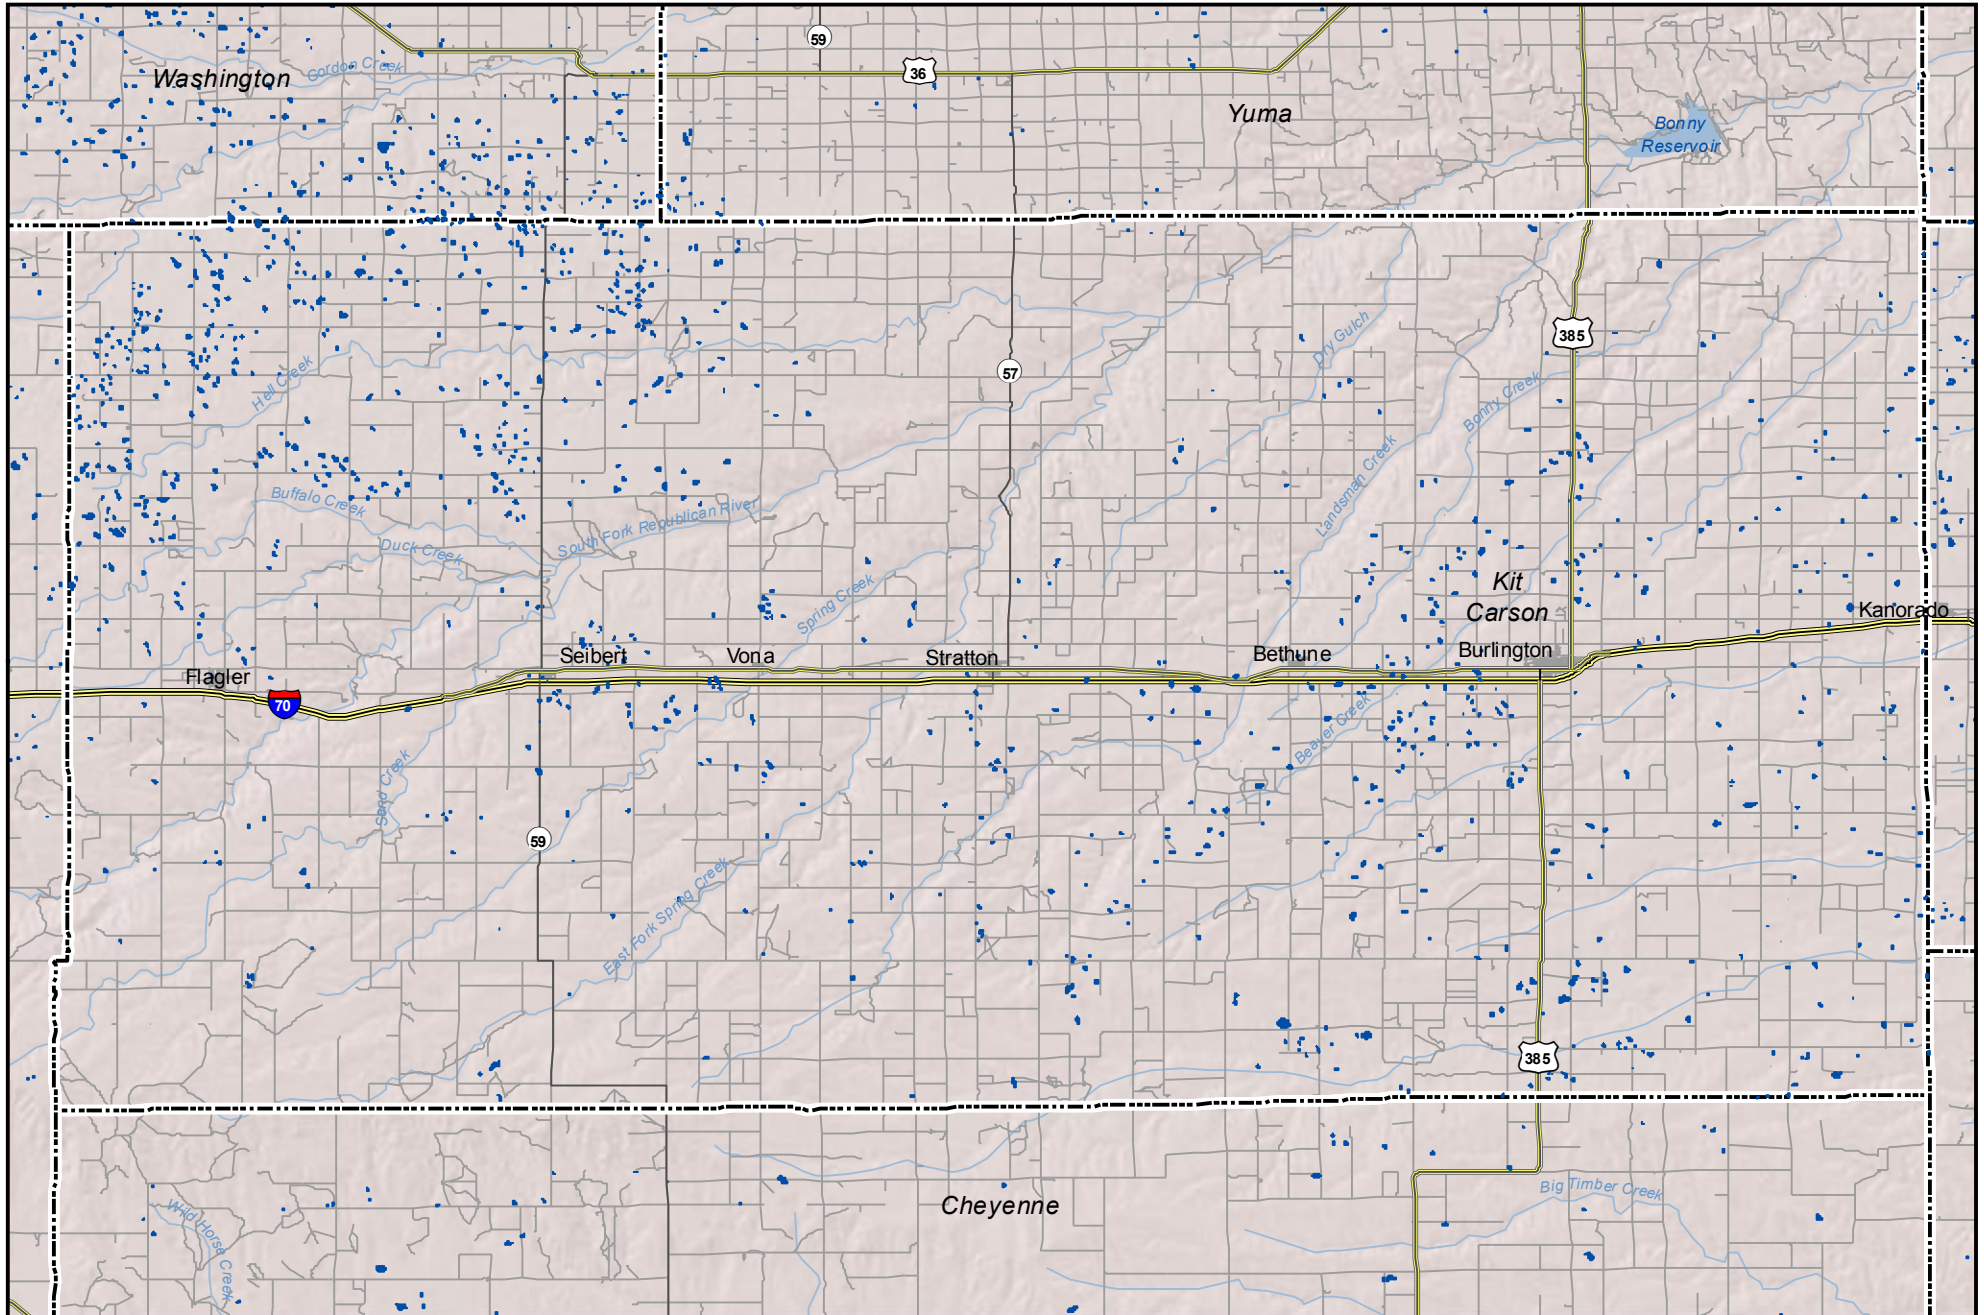

# Probable Playas in Kit Carson County, Colorado

Legend

Playa

Other Water Body

Roads

0 4 8  
Miles