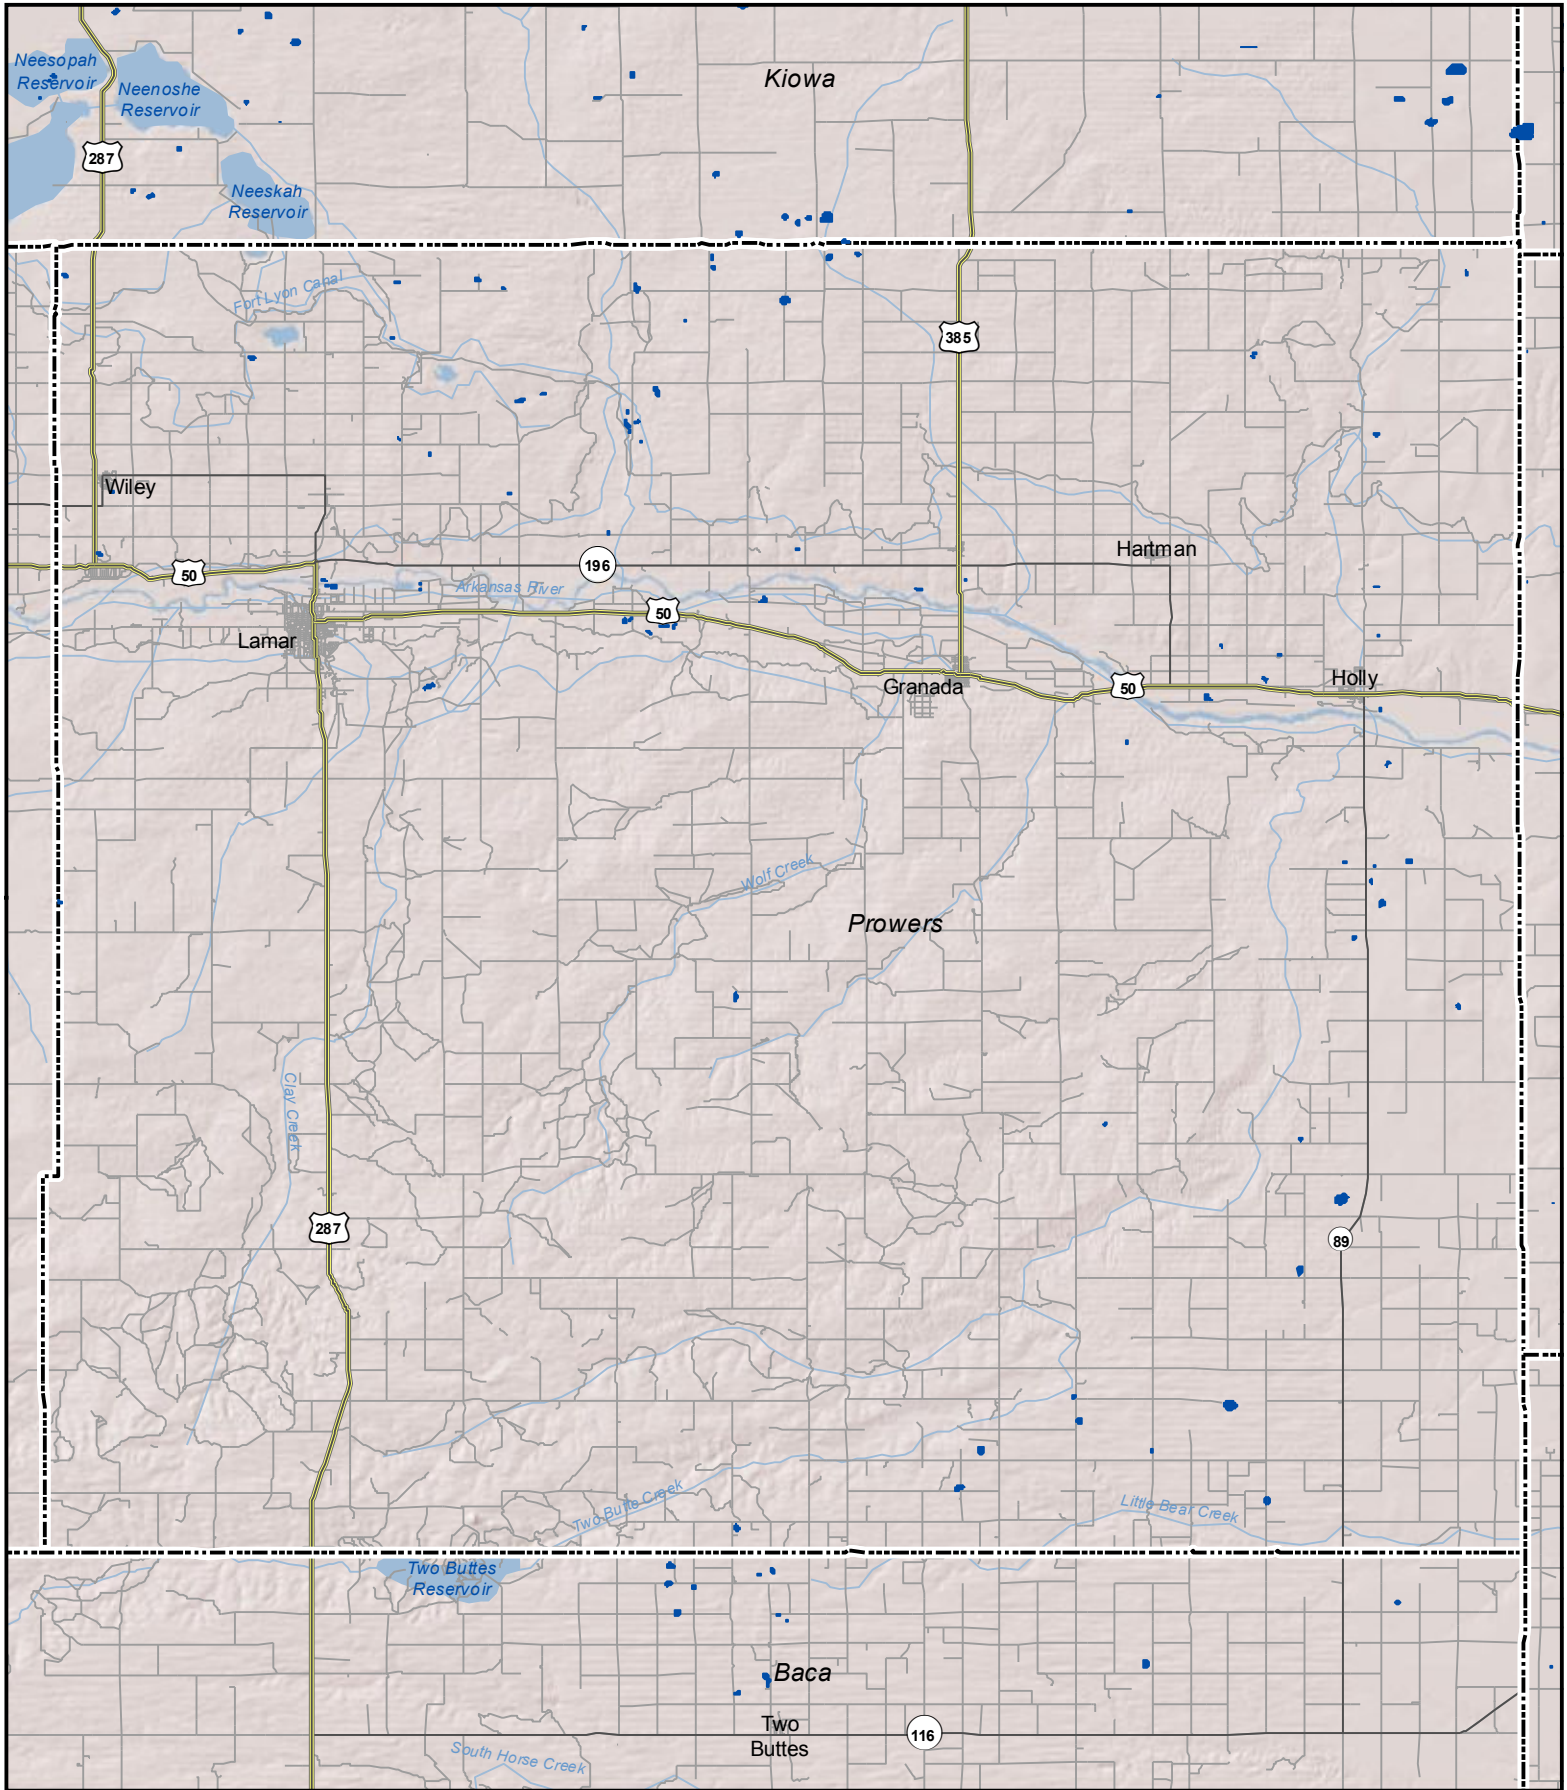

Probable Playas in Prowers County, Colorado

Legend  Playa  Other Water Body  Roads