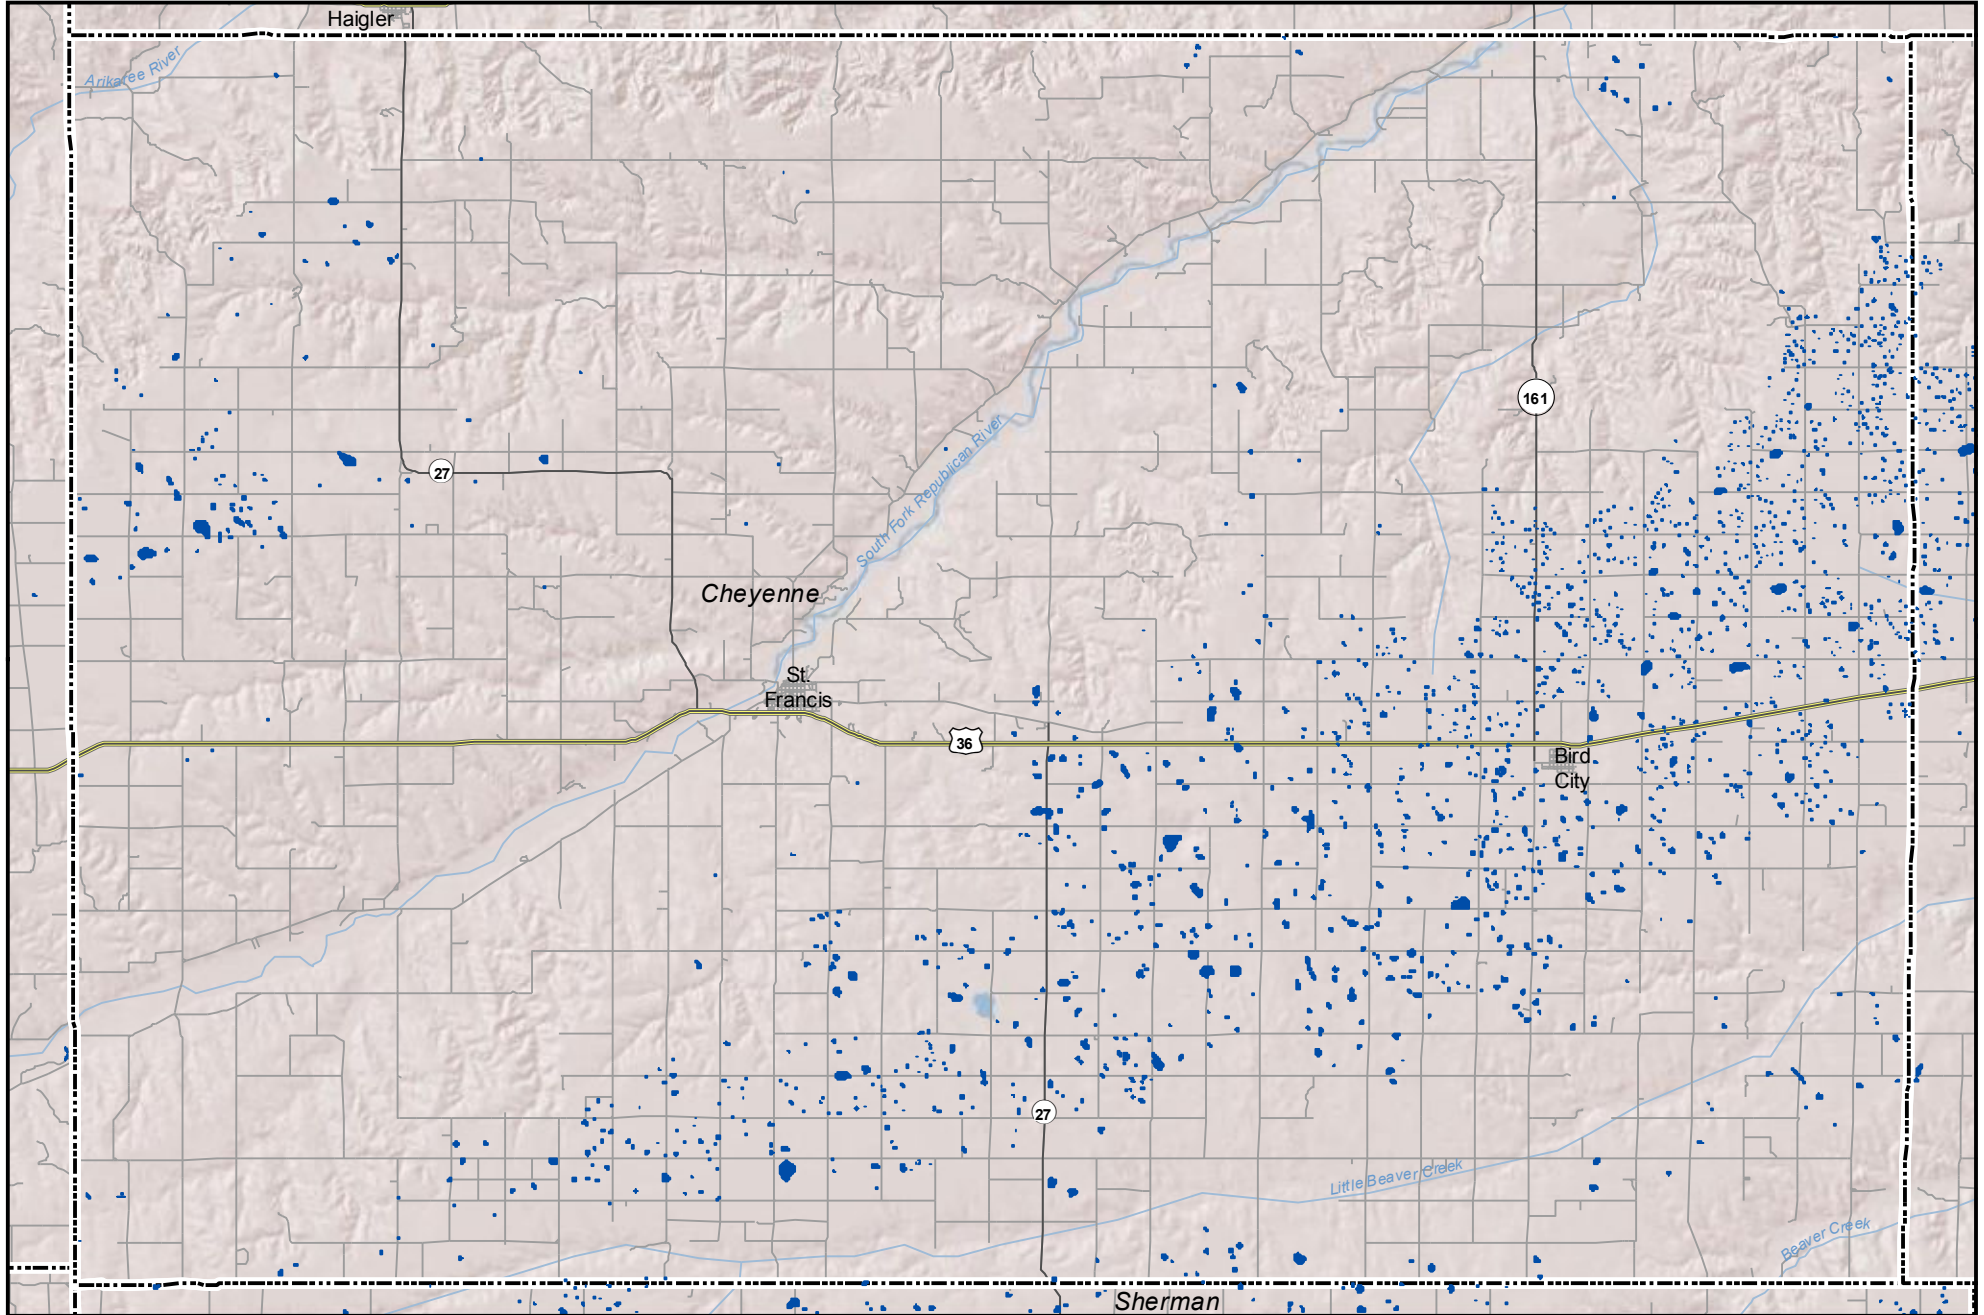

Probable Playas in Cheyenne County, Kansas

Legend

-  Playa
-  Other Water Body
-  Roads

0 2.5 5 Miles