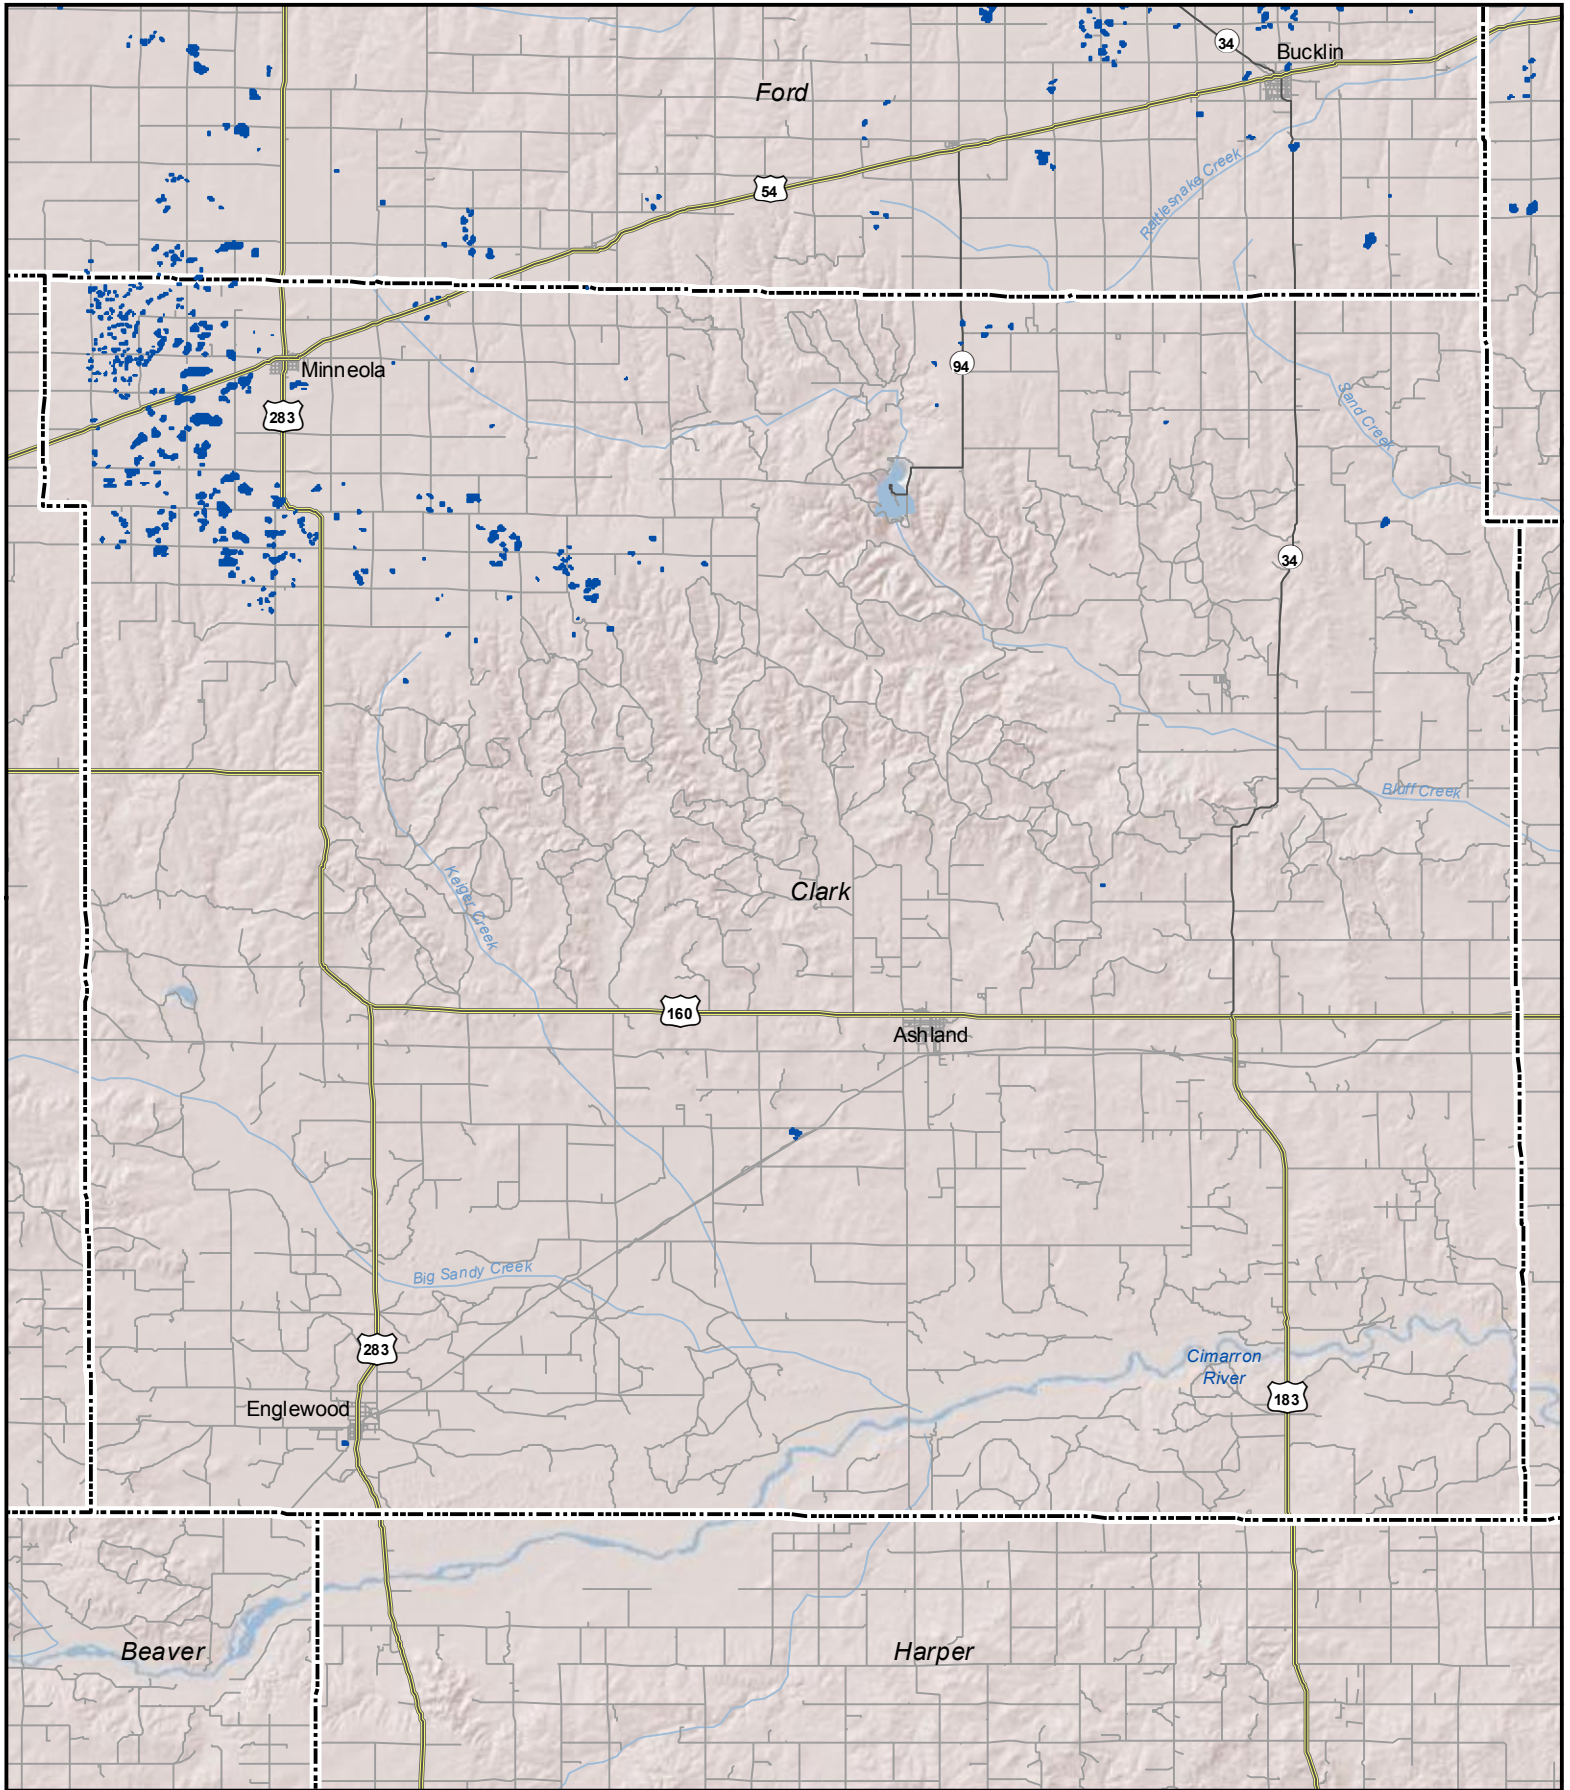

Probable Playas in Clark County, Kansas

Legend  Playa  Other Water Body  Roads

 N
 0 4 8 Miles