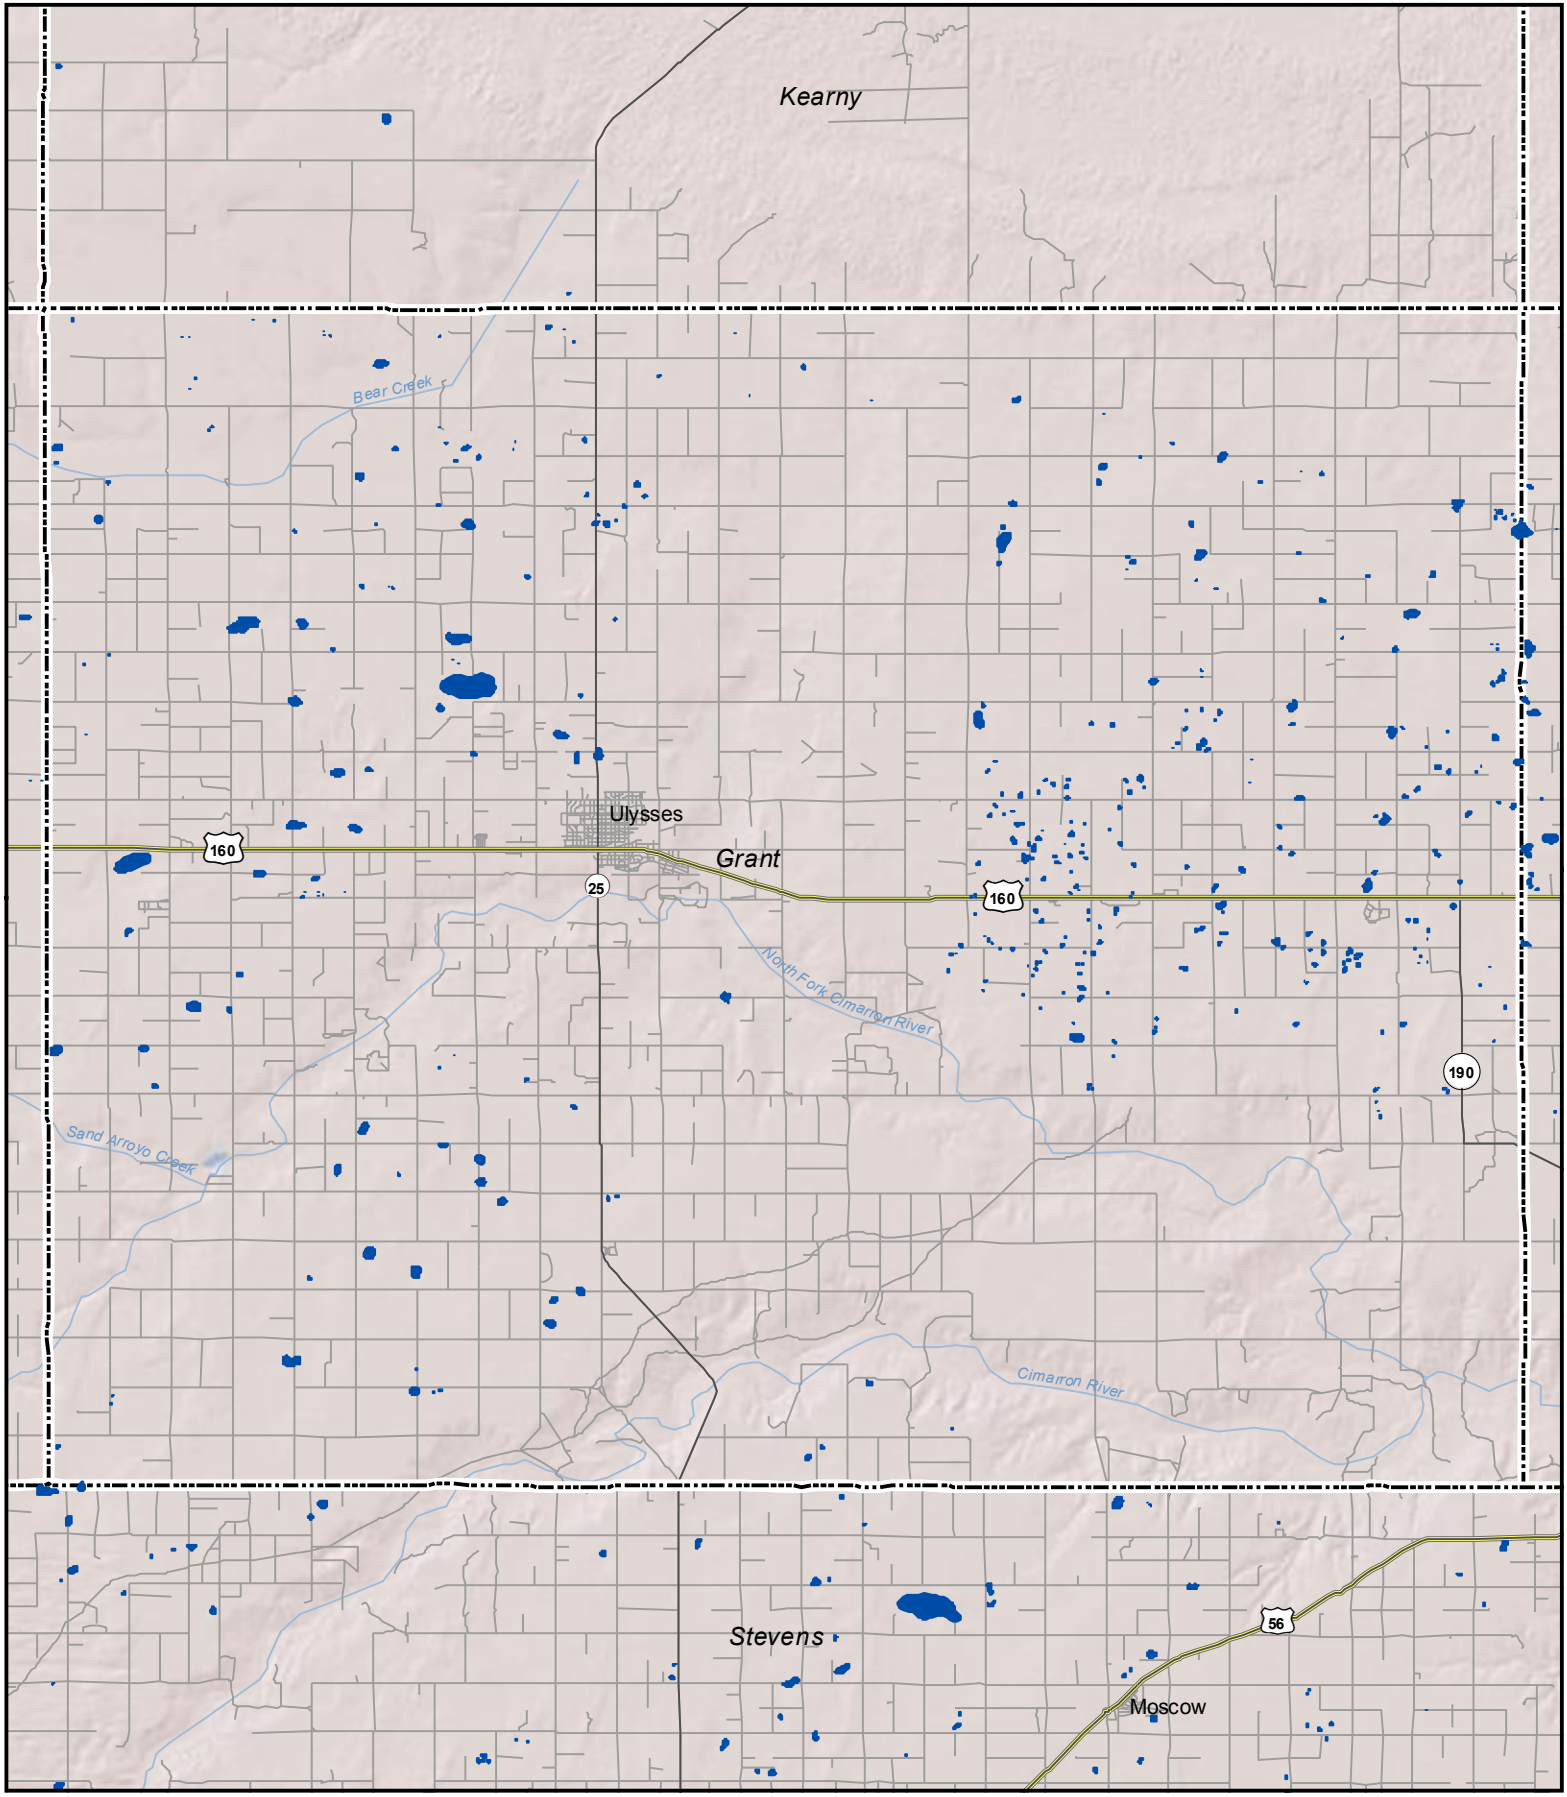

Probable Playas in Grant County, Kansas

Legend  Playa  Other Water Body  Roads