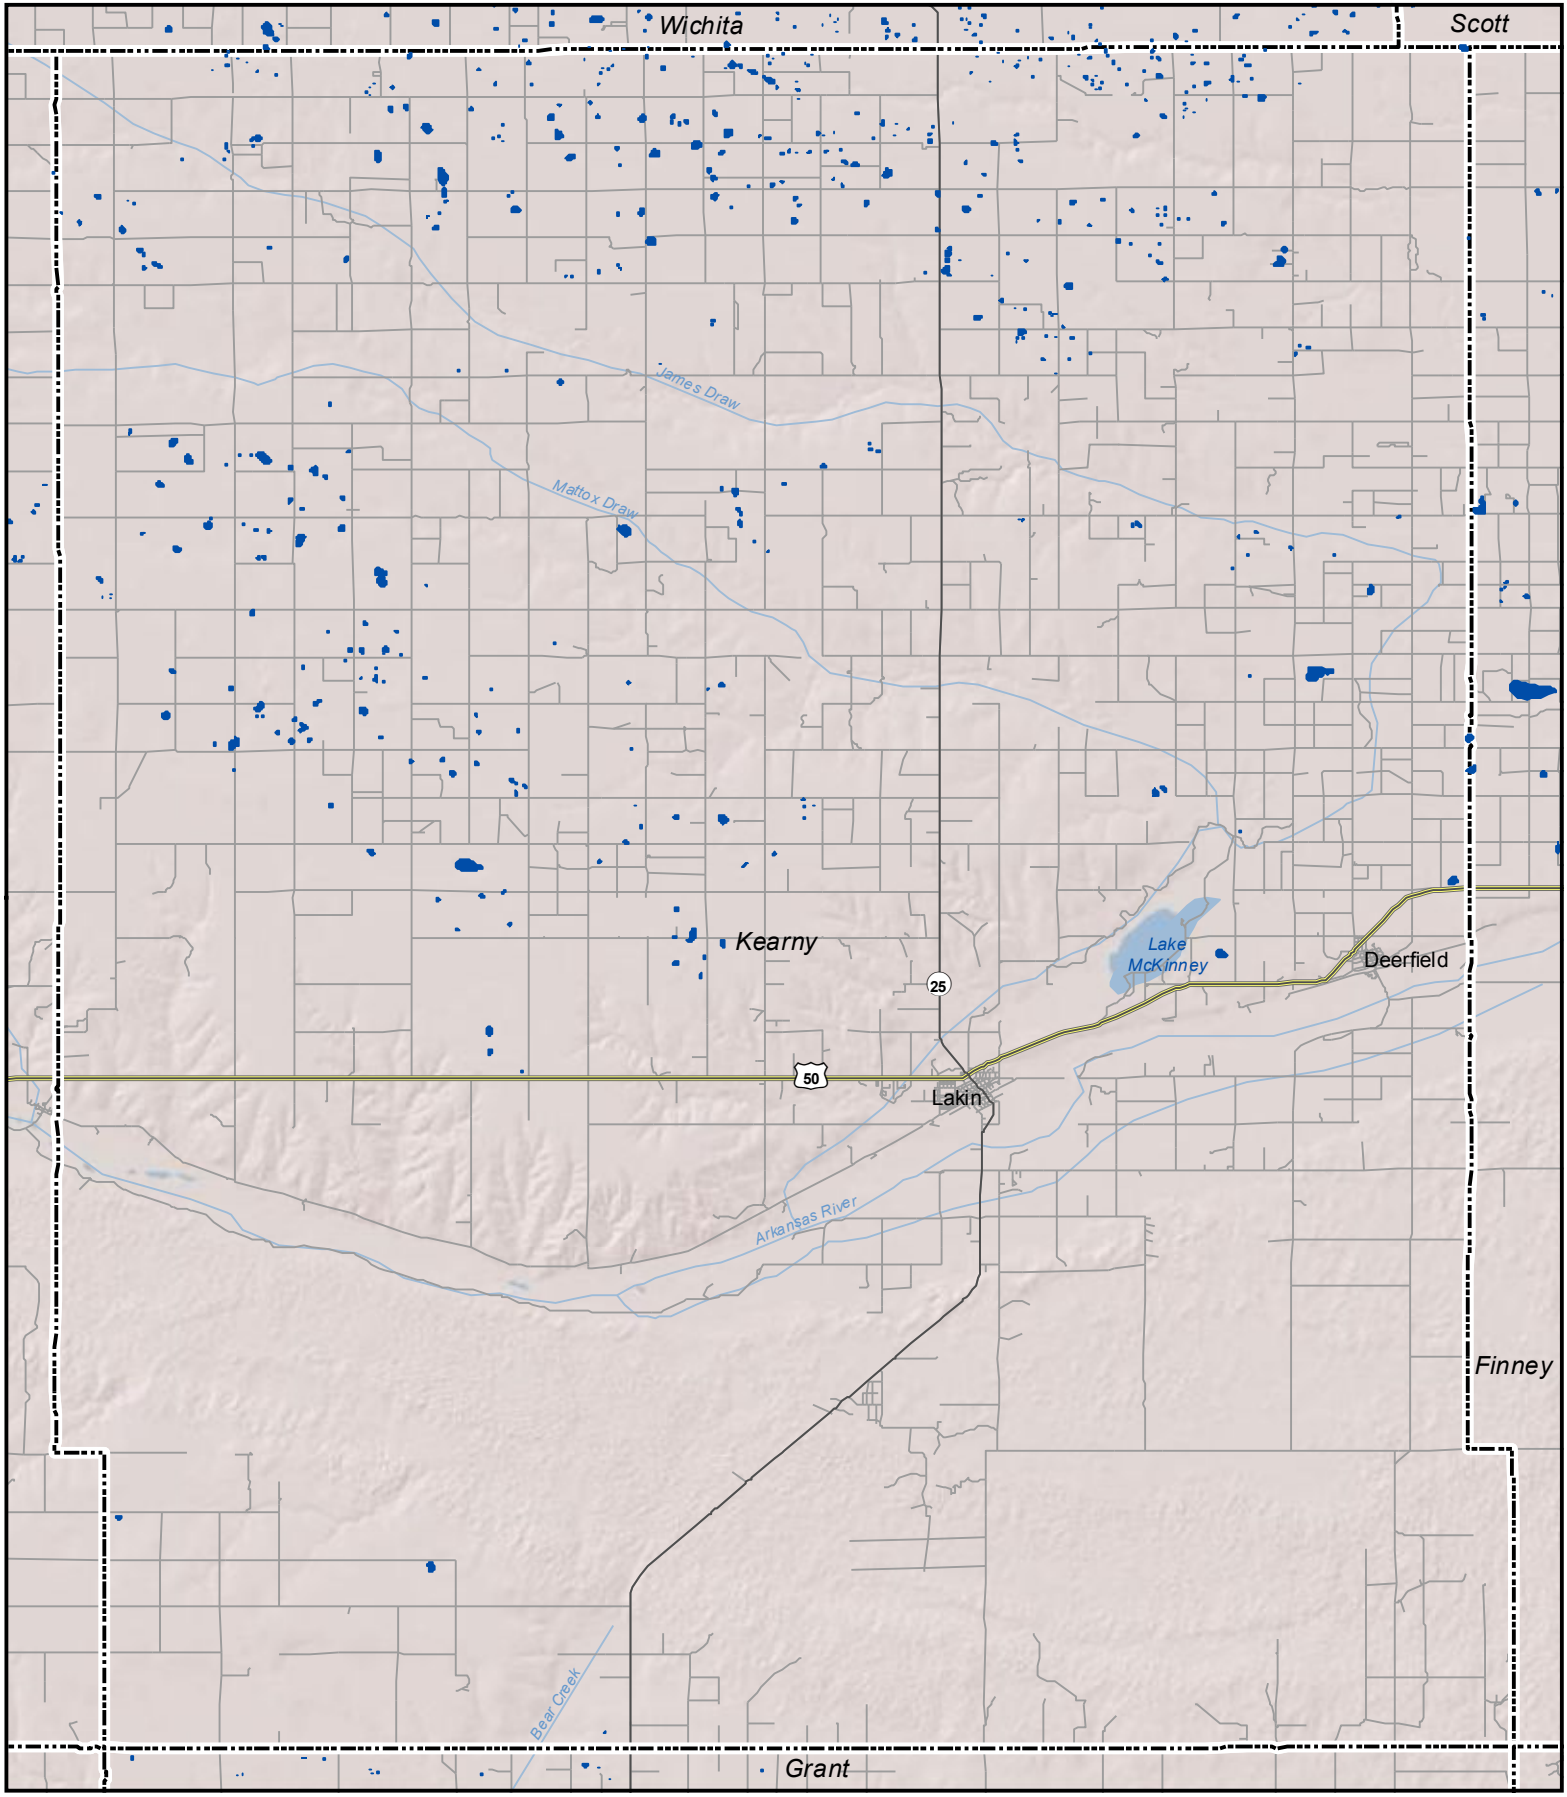

Probable Playas in Kearny County, Kansas

Legend

- Playa
- Other Water Body
- Roads