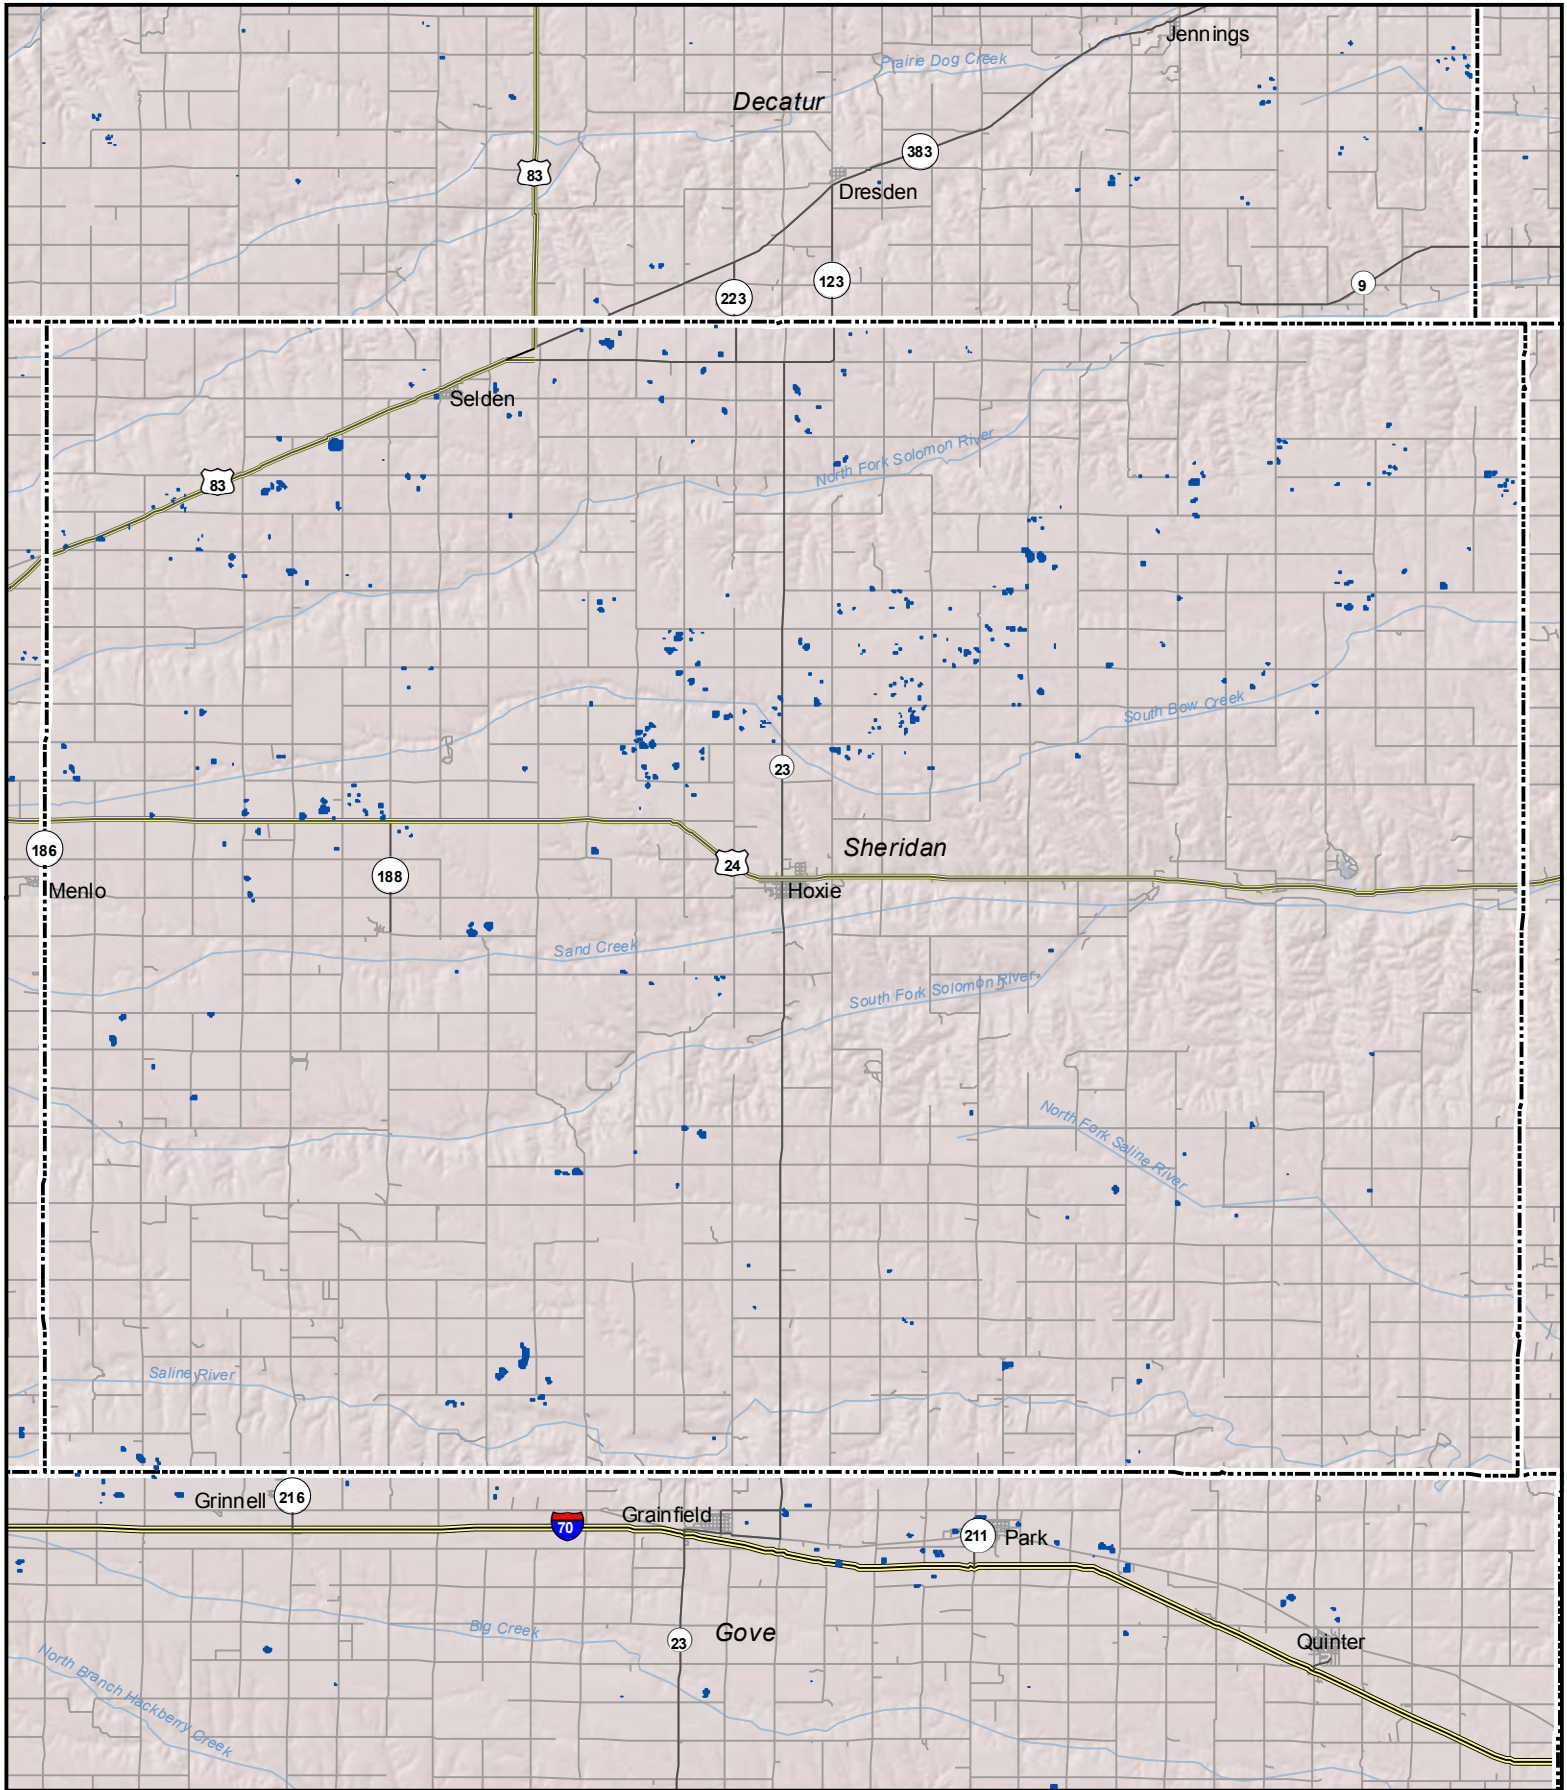

# Probable Playas in Sheridan County, Kansas

**Legend**  Playa  Other Water Body  Roads