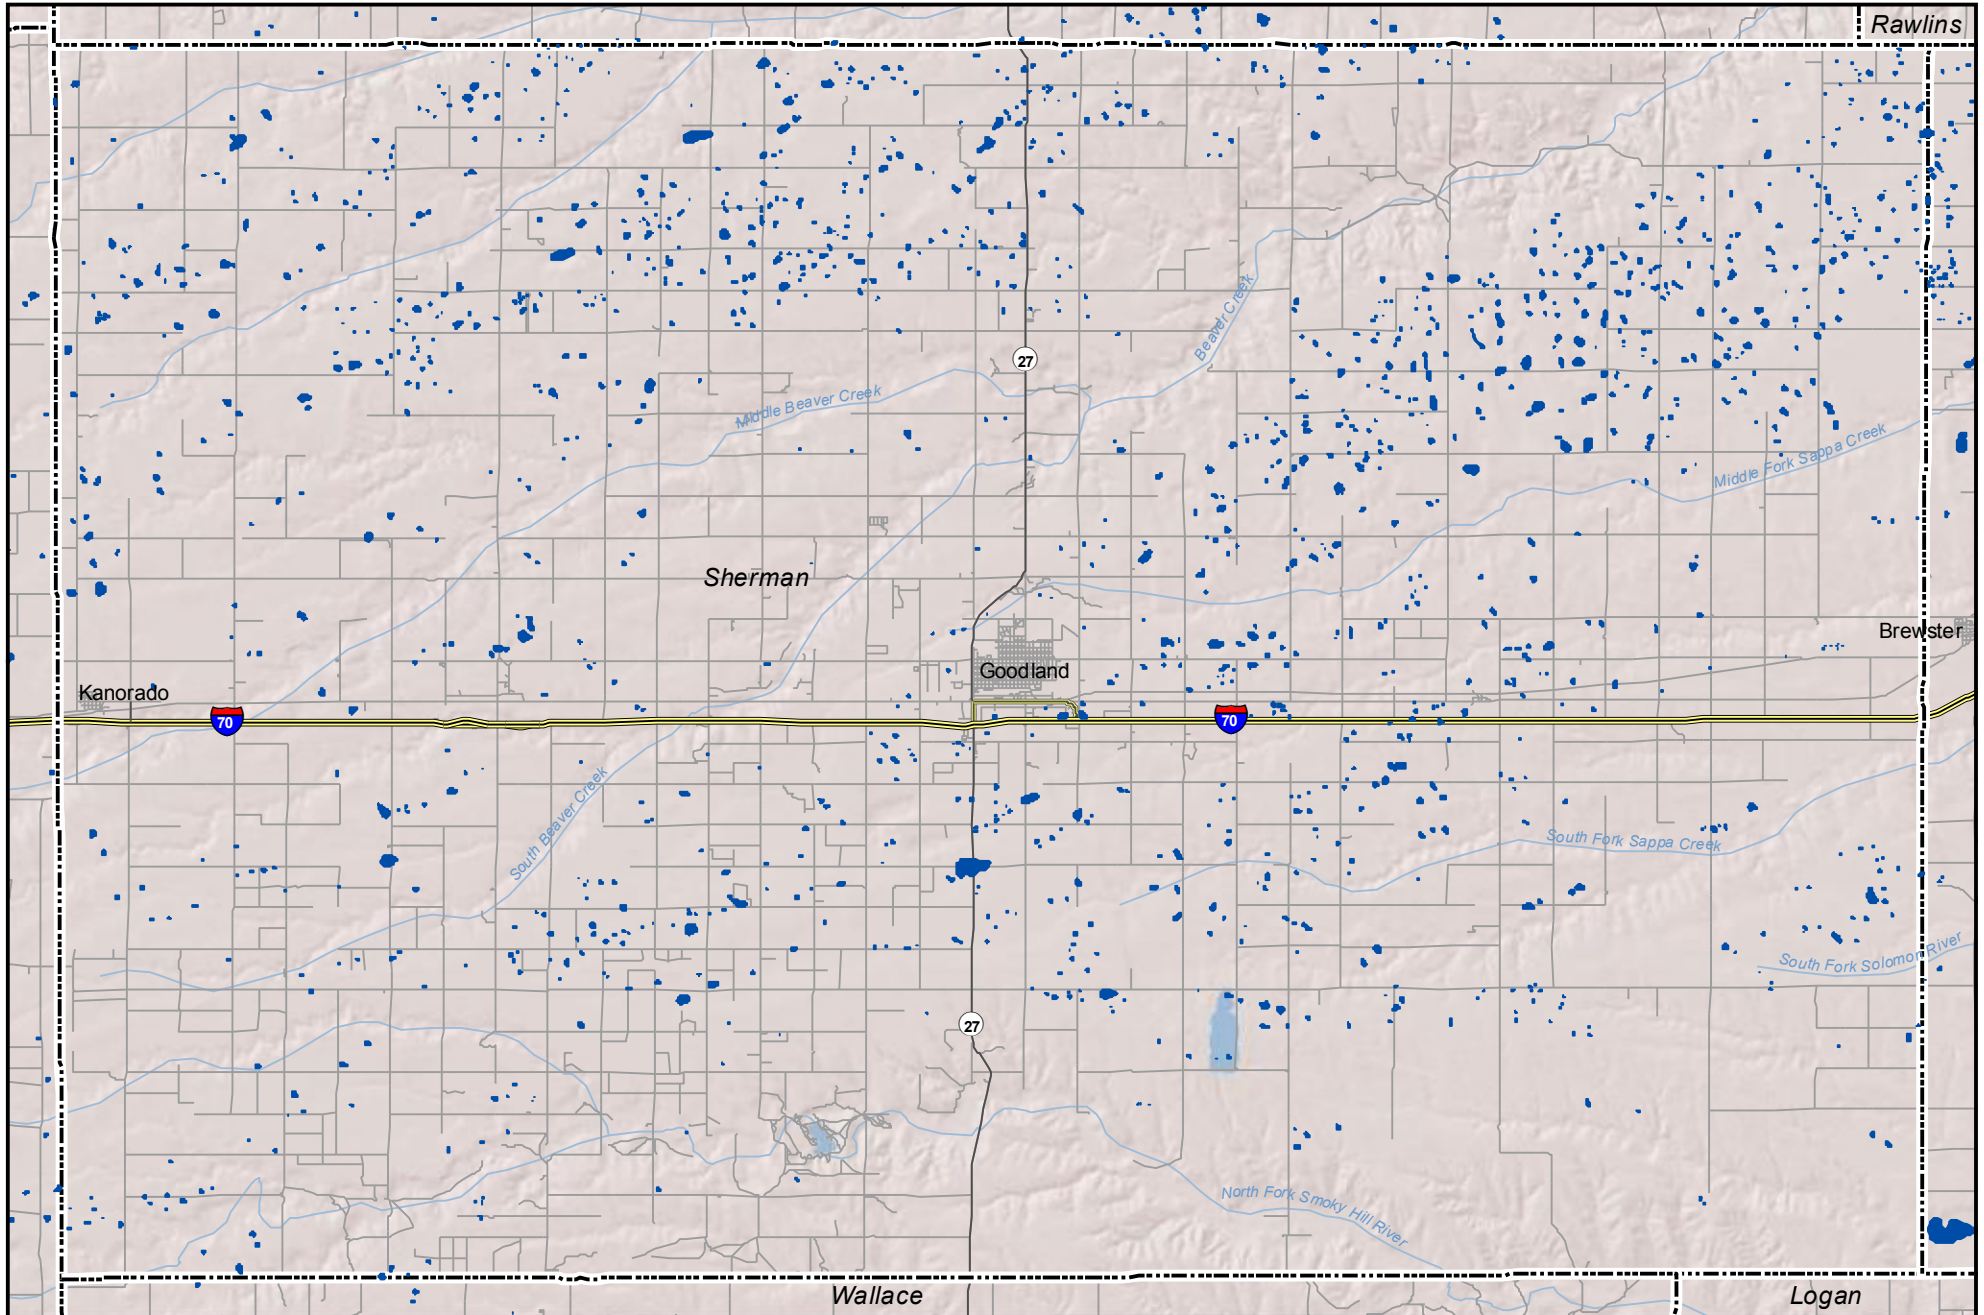

# Probable Playas in Sherman County, Kansas

Legend

Playa

Other Water Body

Roads

0 2.5 5 Miles