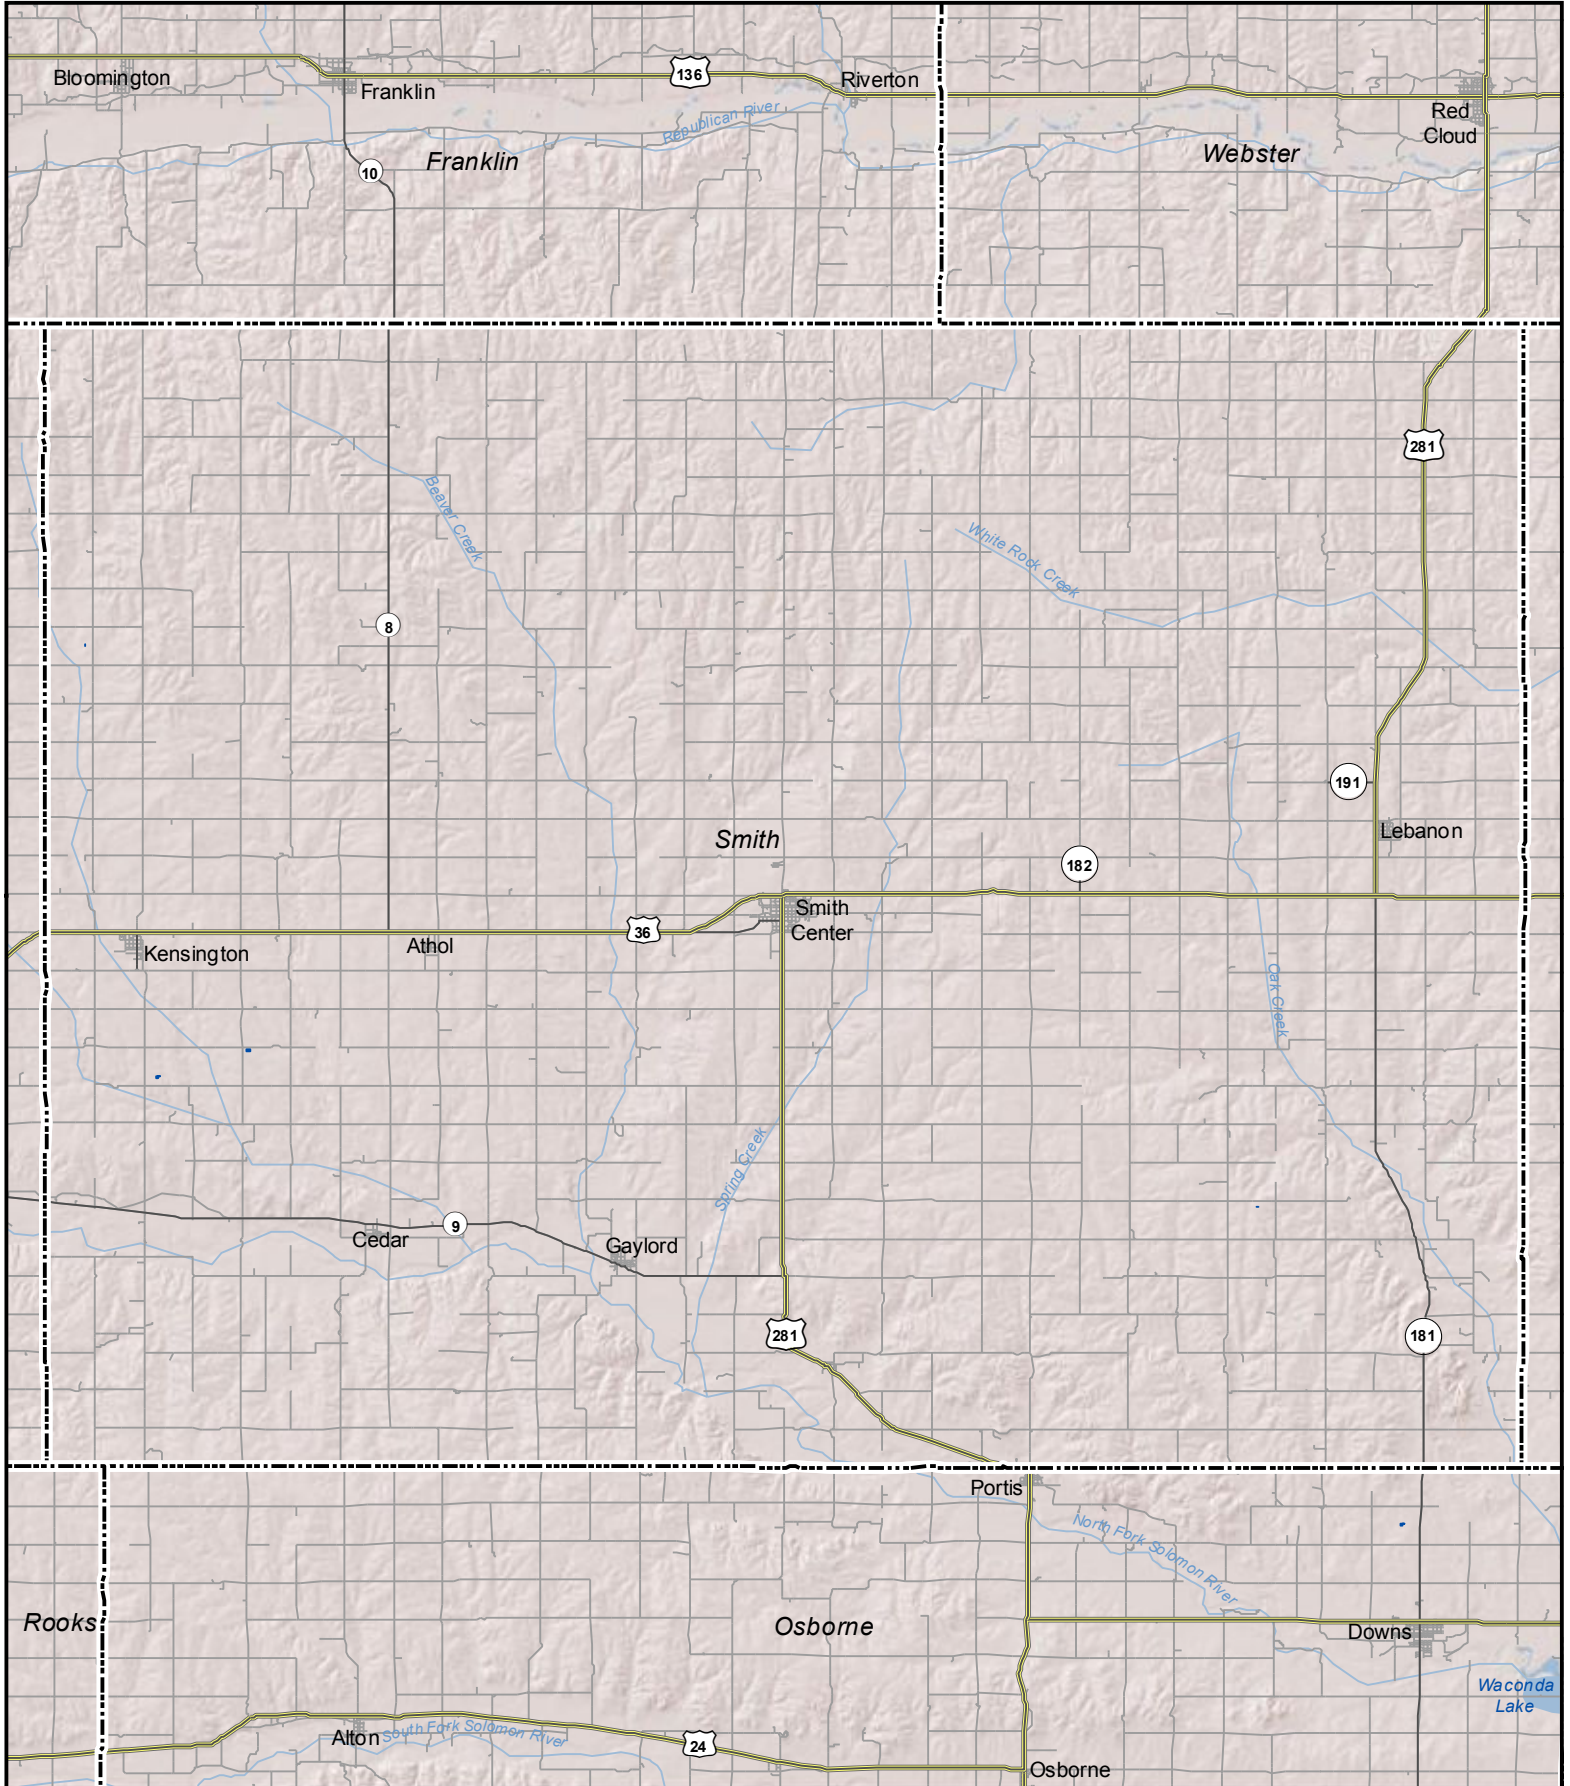

Probable Playas in Smith County, Kansas

Legend  Playa  Other Water Body  Roads