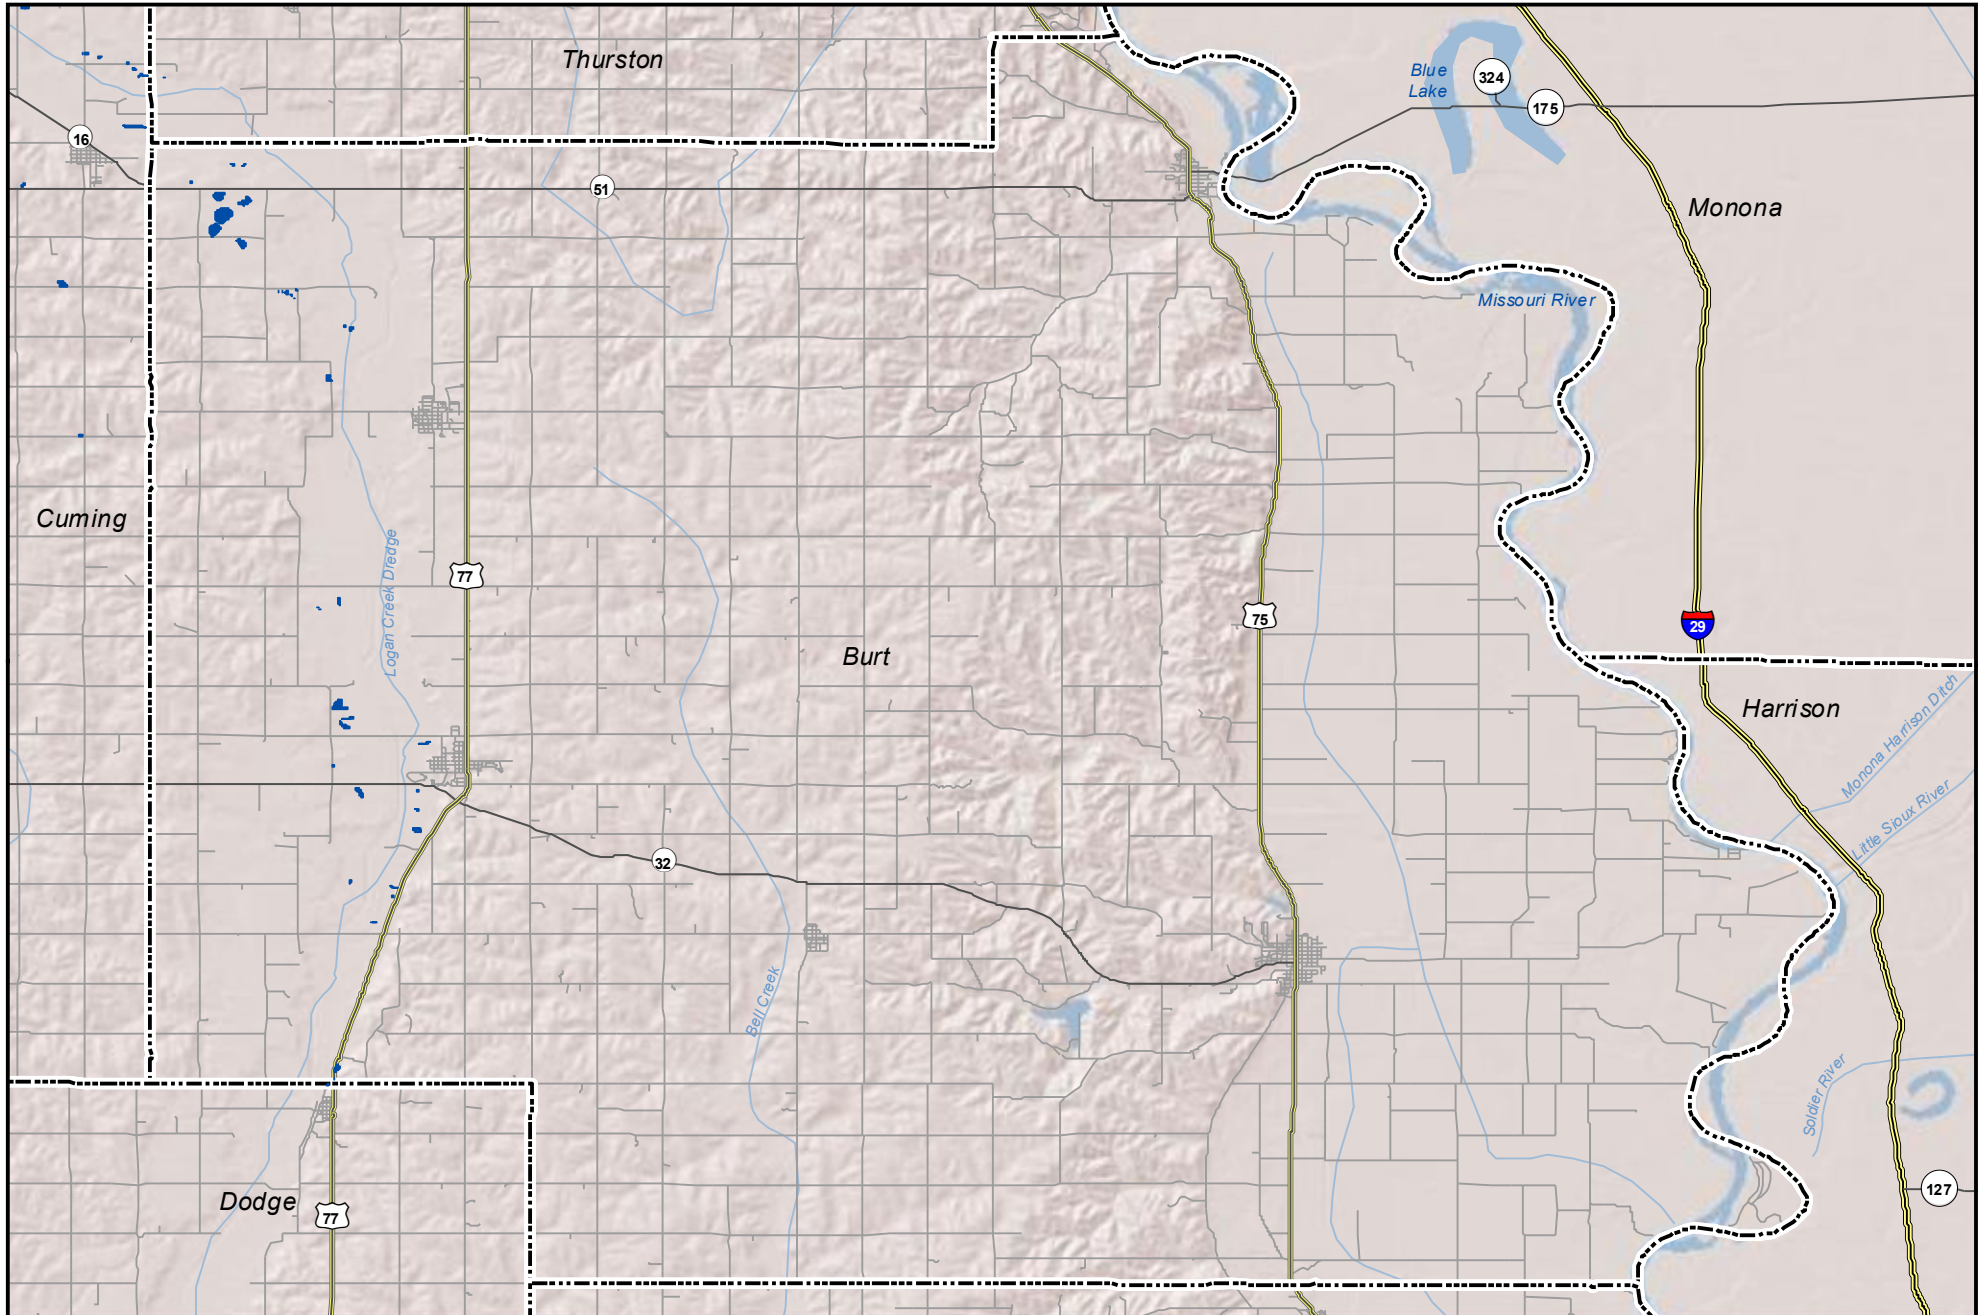

# Probable Playas in Burt County, Nebraska

## Legend

-  Playa
-  Other Water Body
-  Roads