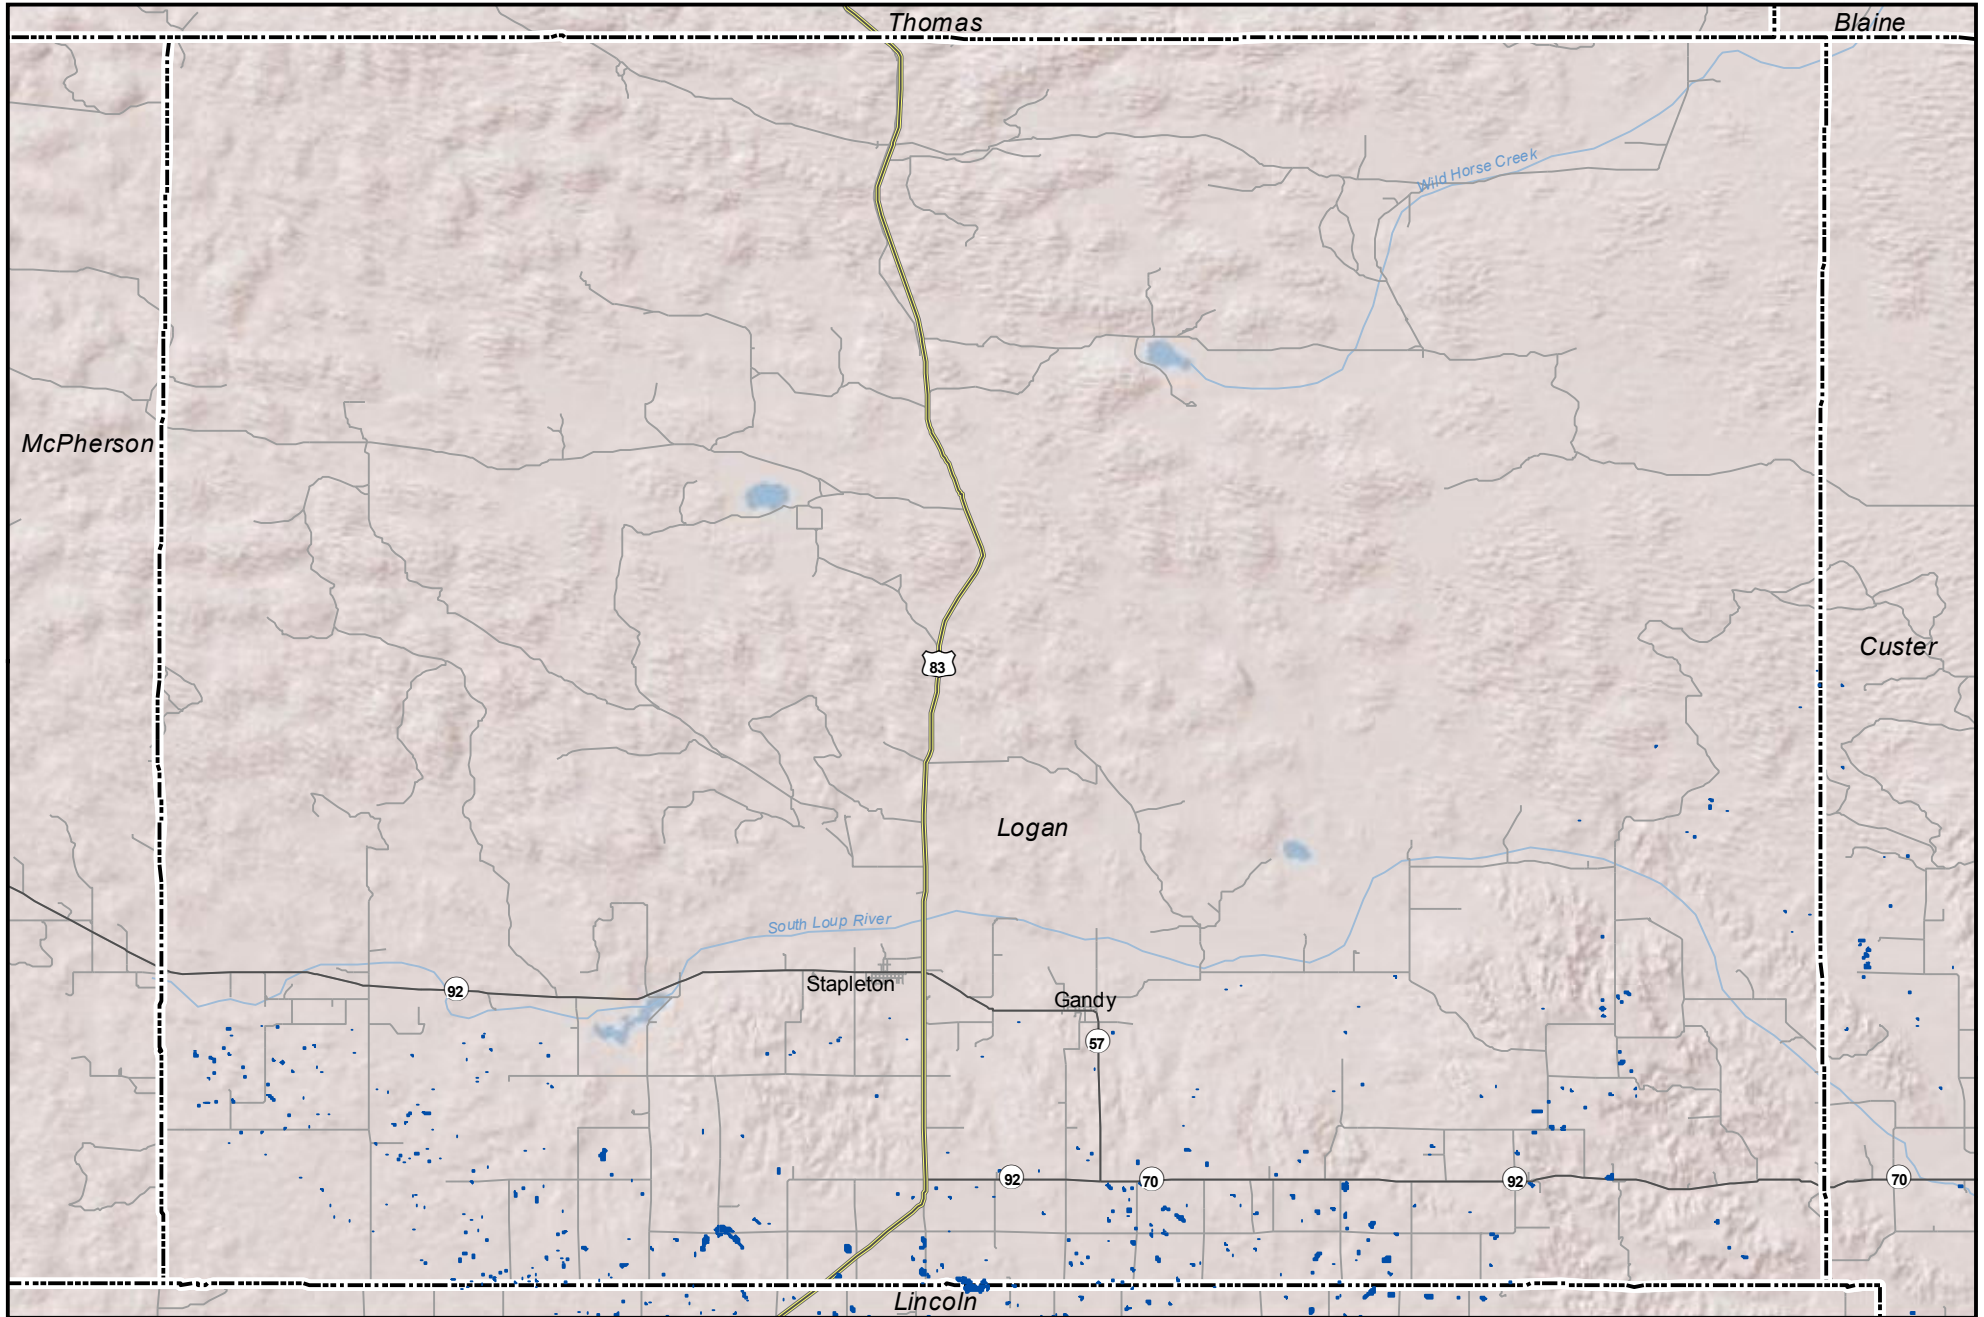

# Probable Playas in Logan County, Nebraska

## Legend

Playa

Other Water Body

Roads

0 1.5 3  
Miles