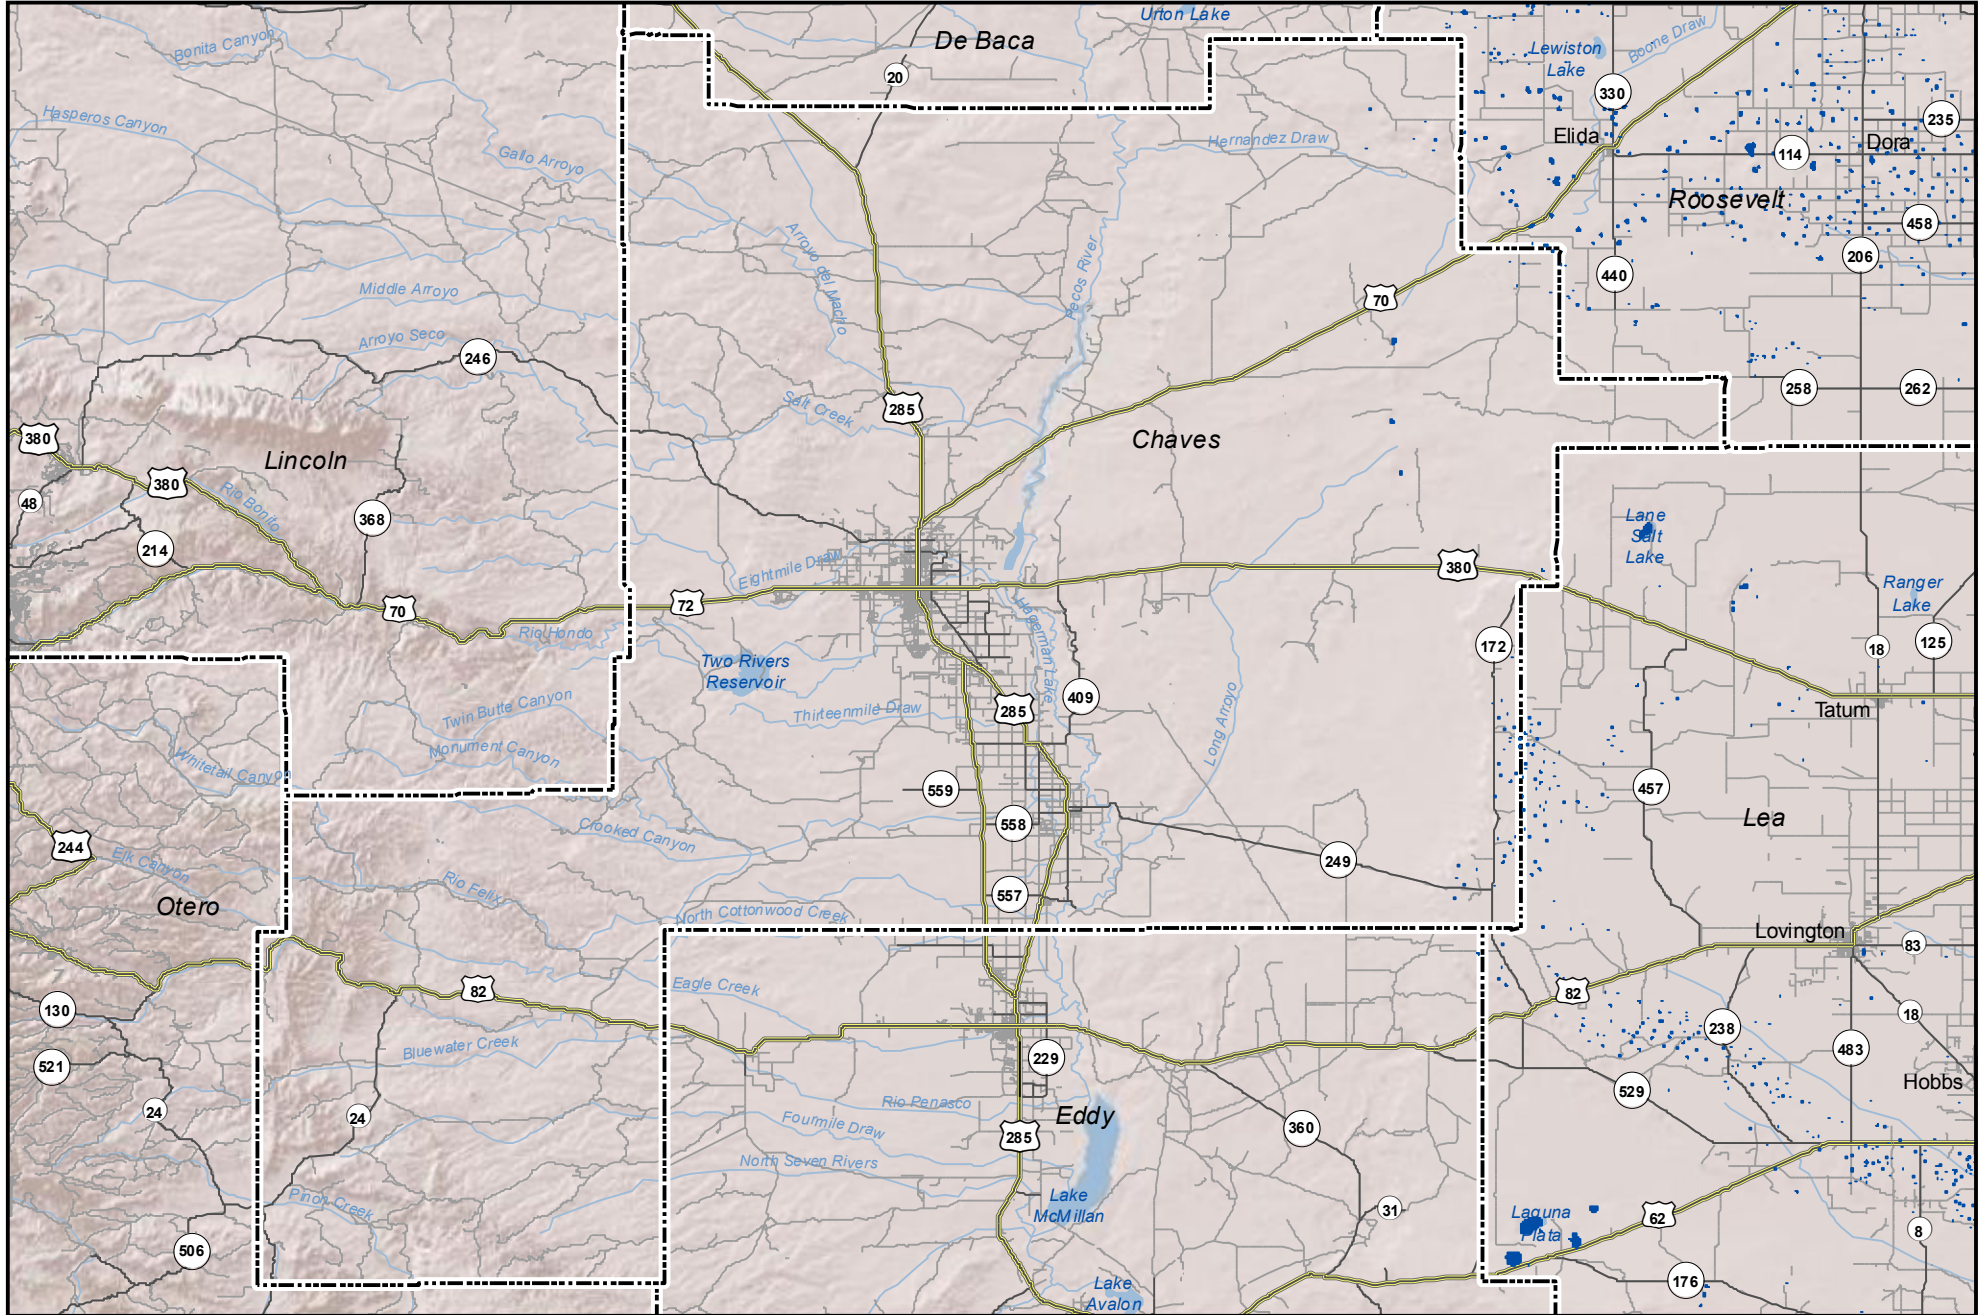

# Probable Playas in Chaves County, New Mexico

**Legend**

-  Playa
-  Other Water Body
-  Roads