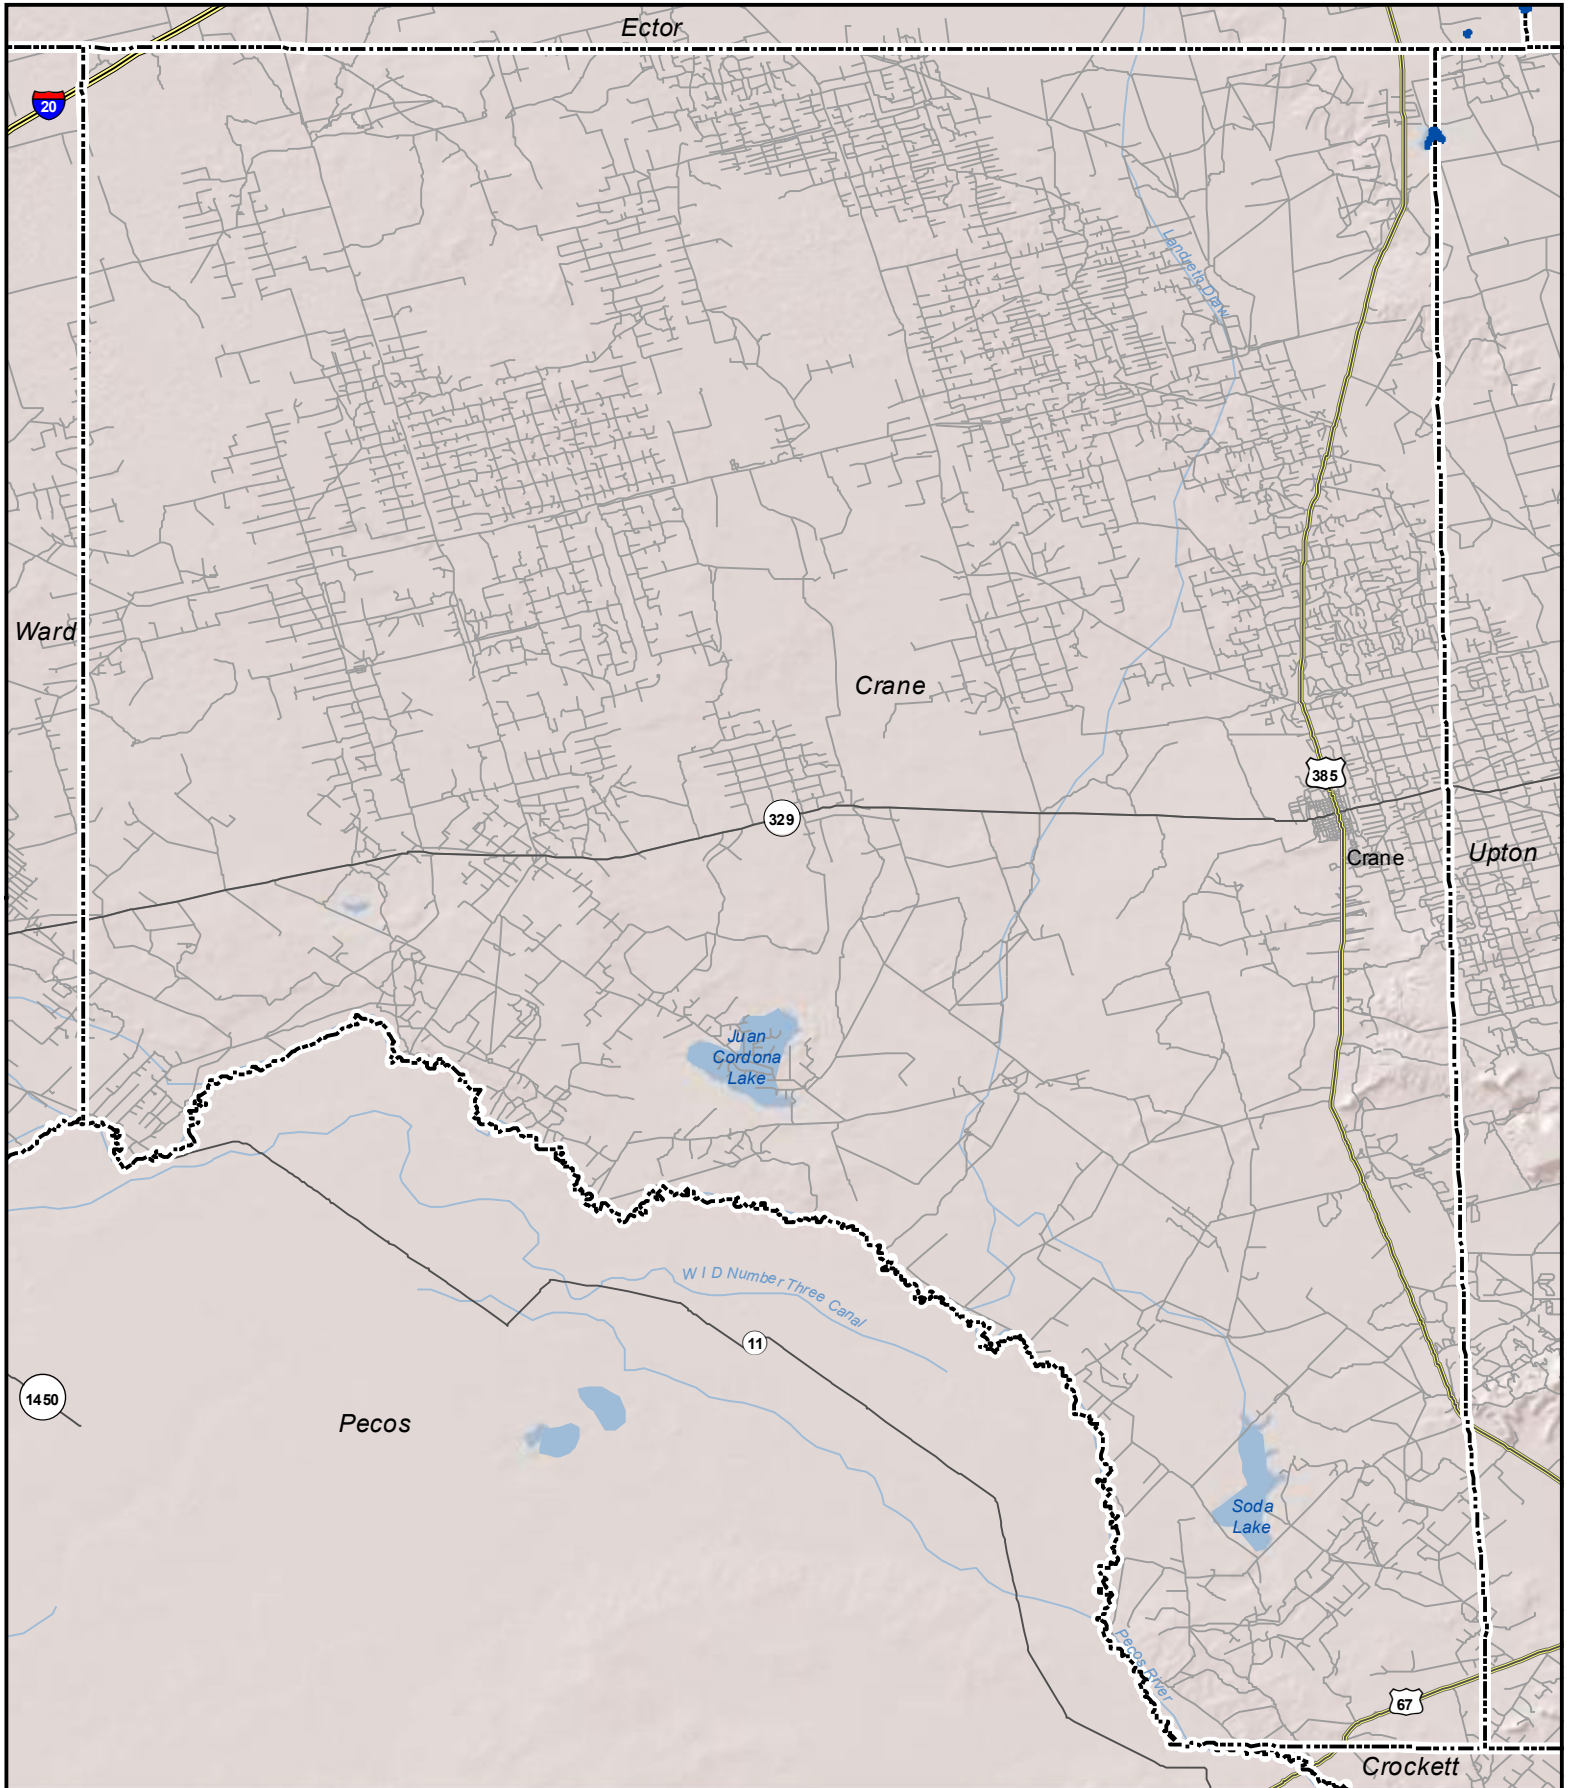

Probable Playas in Crane County, Texas

Legend

-  Playa
-  Other Water Body
-  Roads