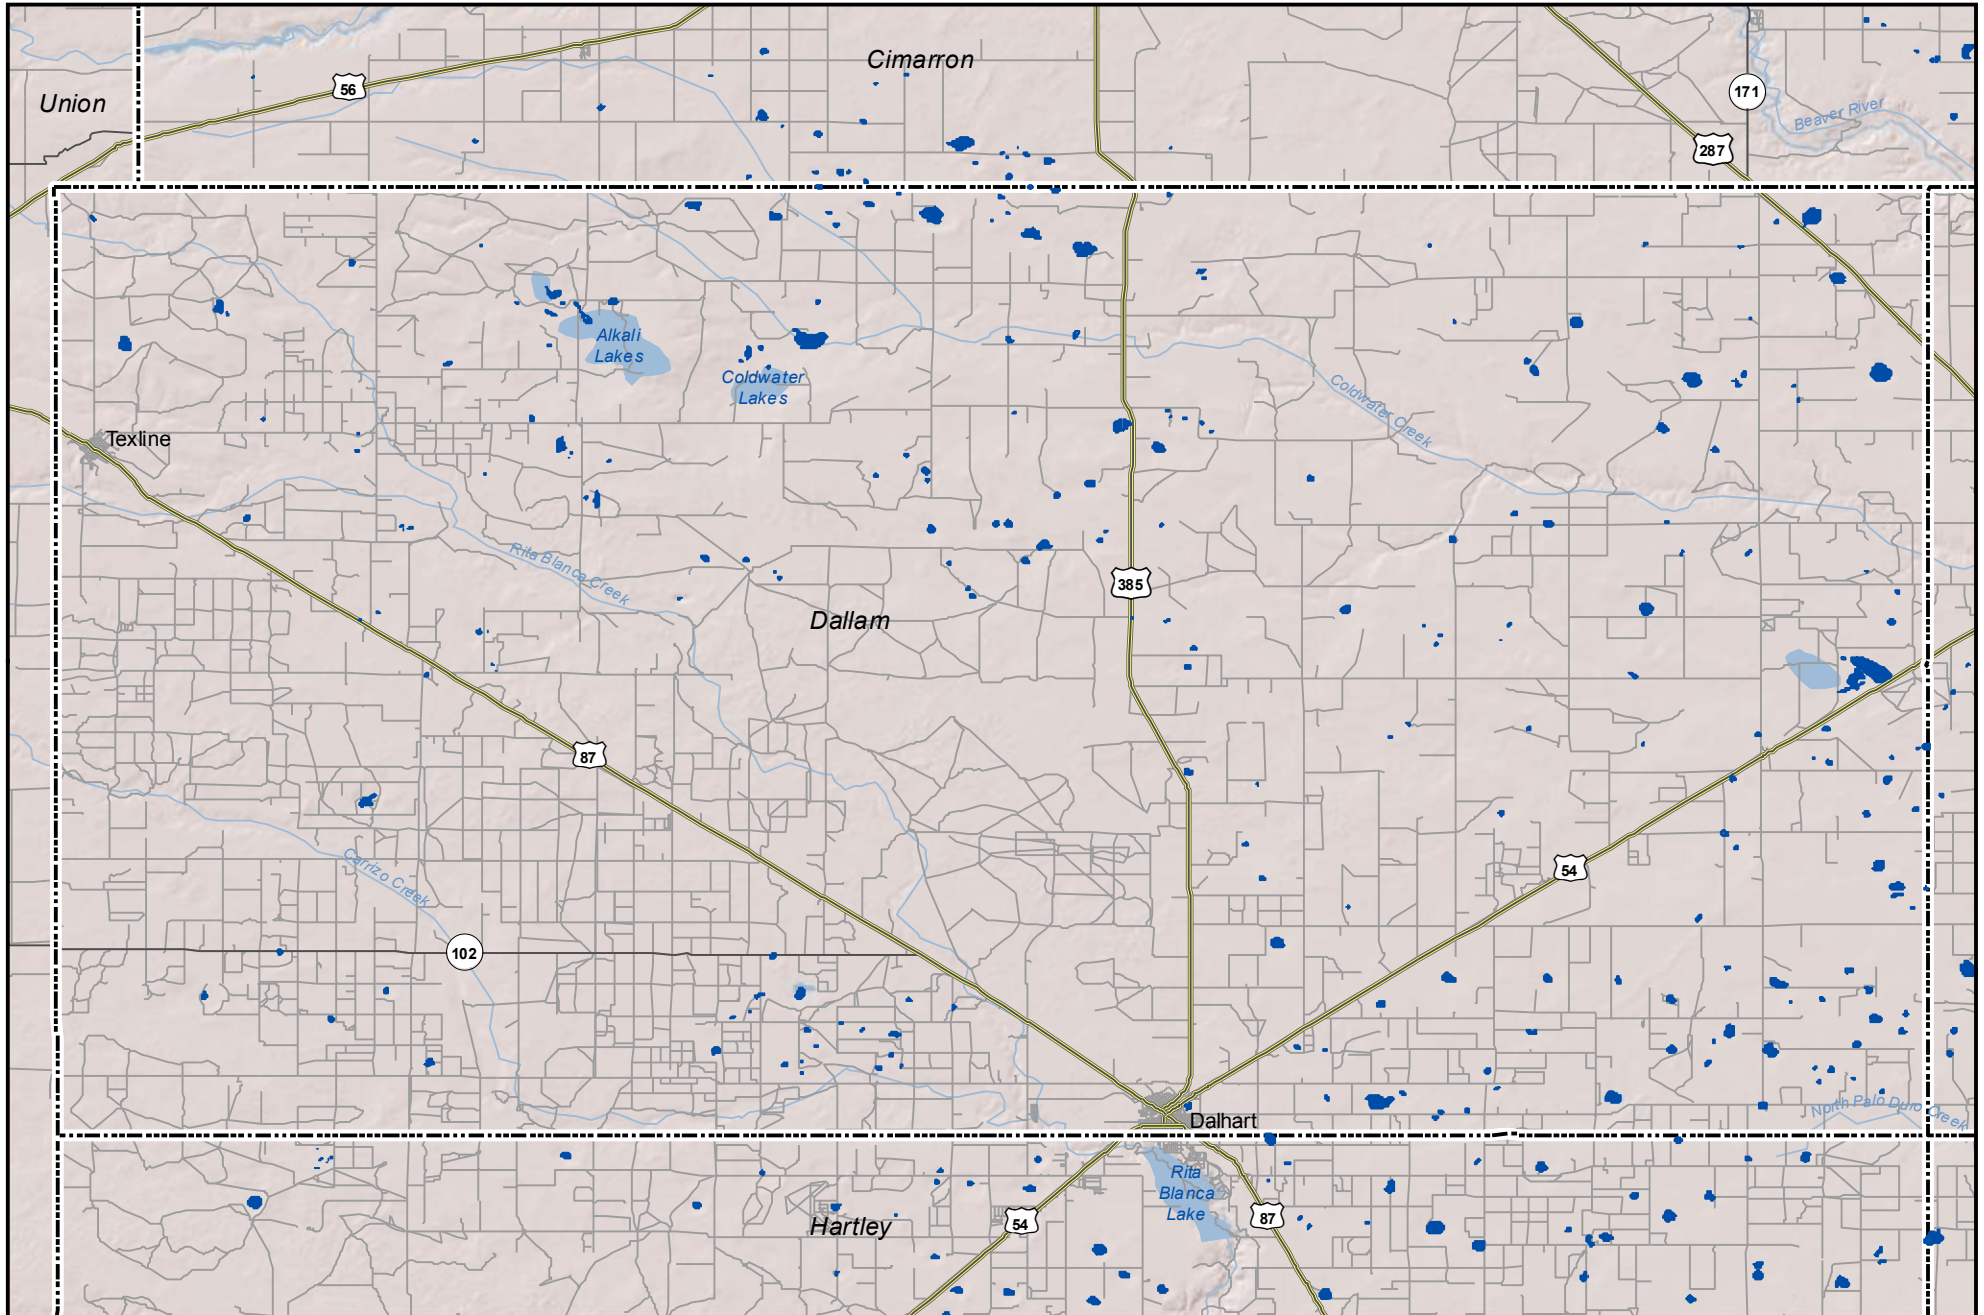

# Probable Playas in Dallam County, Texas

## Legend

Playa

Other Water Body

Roads