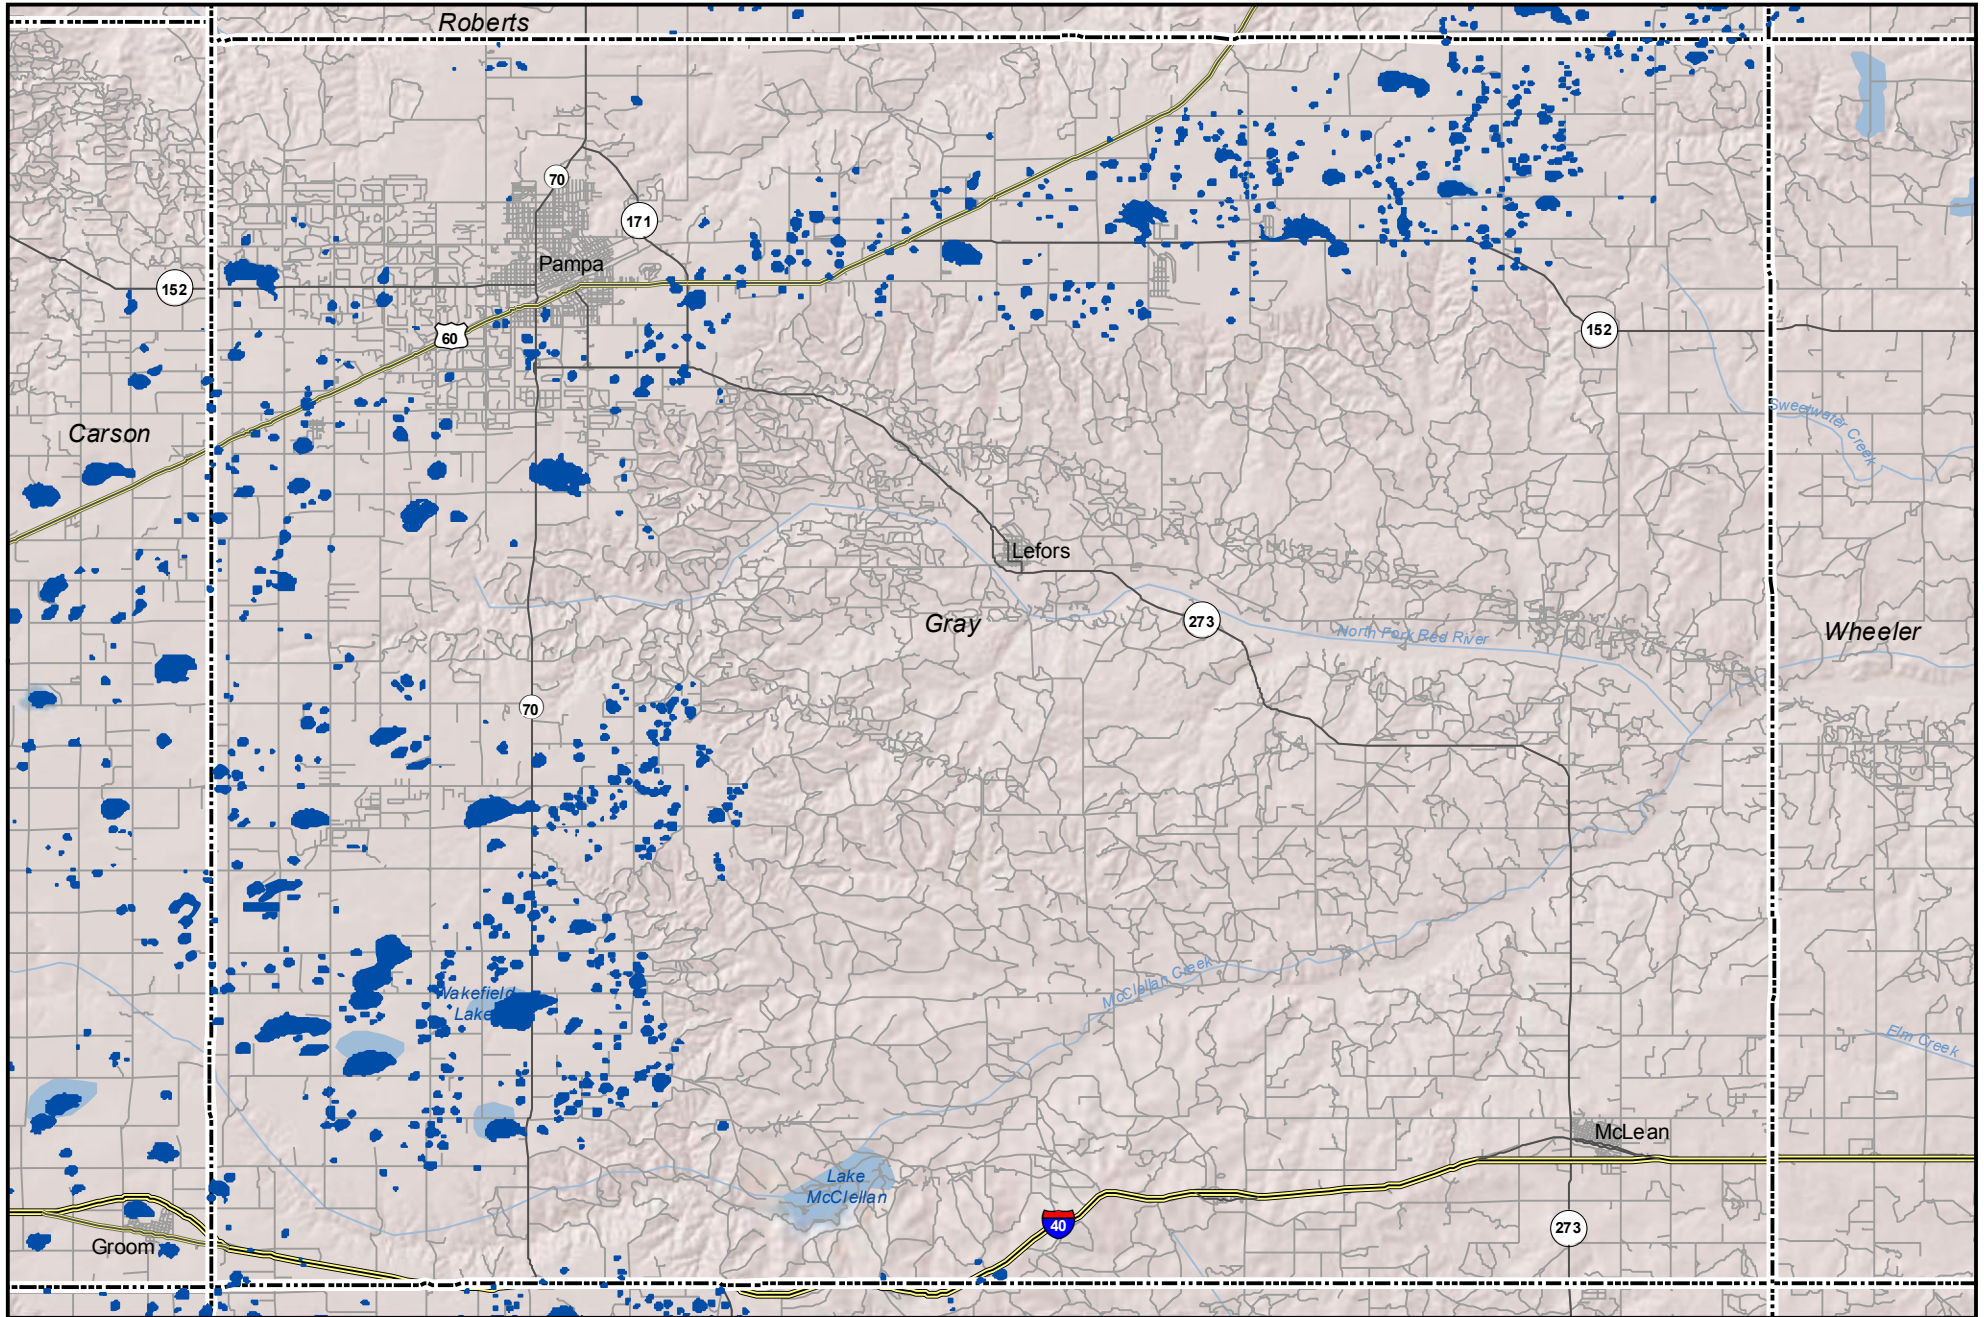

Probable Playas in Gray County, Texas

Legend

-  Playa
-  Other Water Body
-  Roads

0 2.5 5 Miles