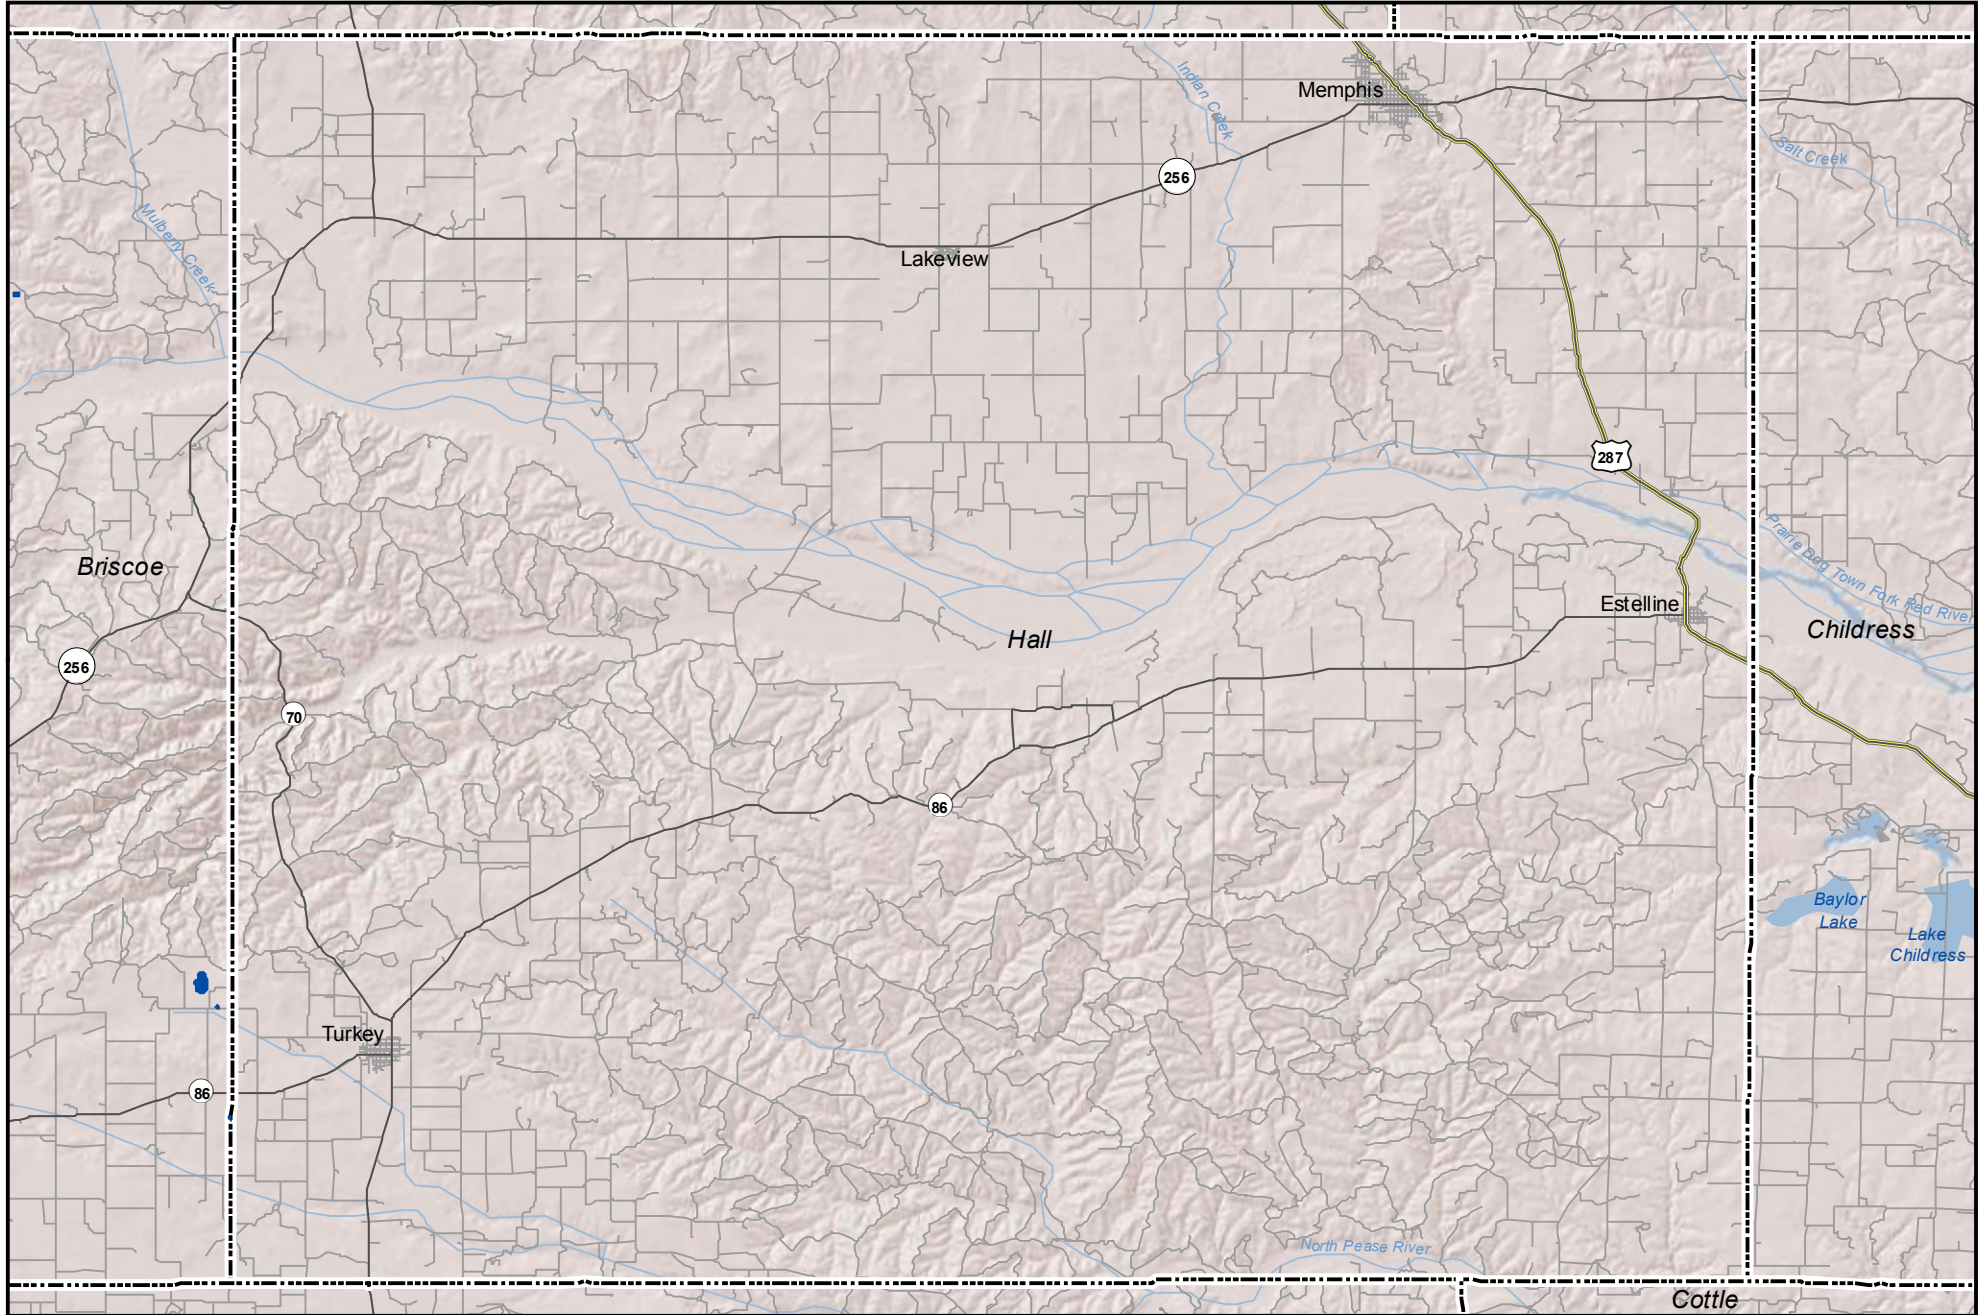

Probable Playas in Hall County, Texas

Legend

Playa

Other Water Body

Roads

0 2.5 5 Miles