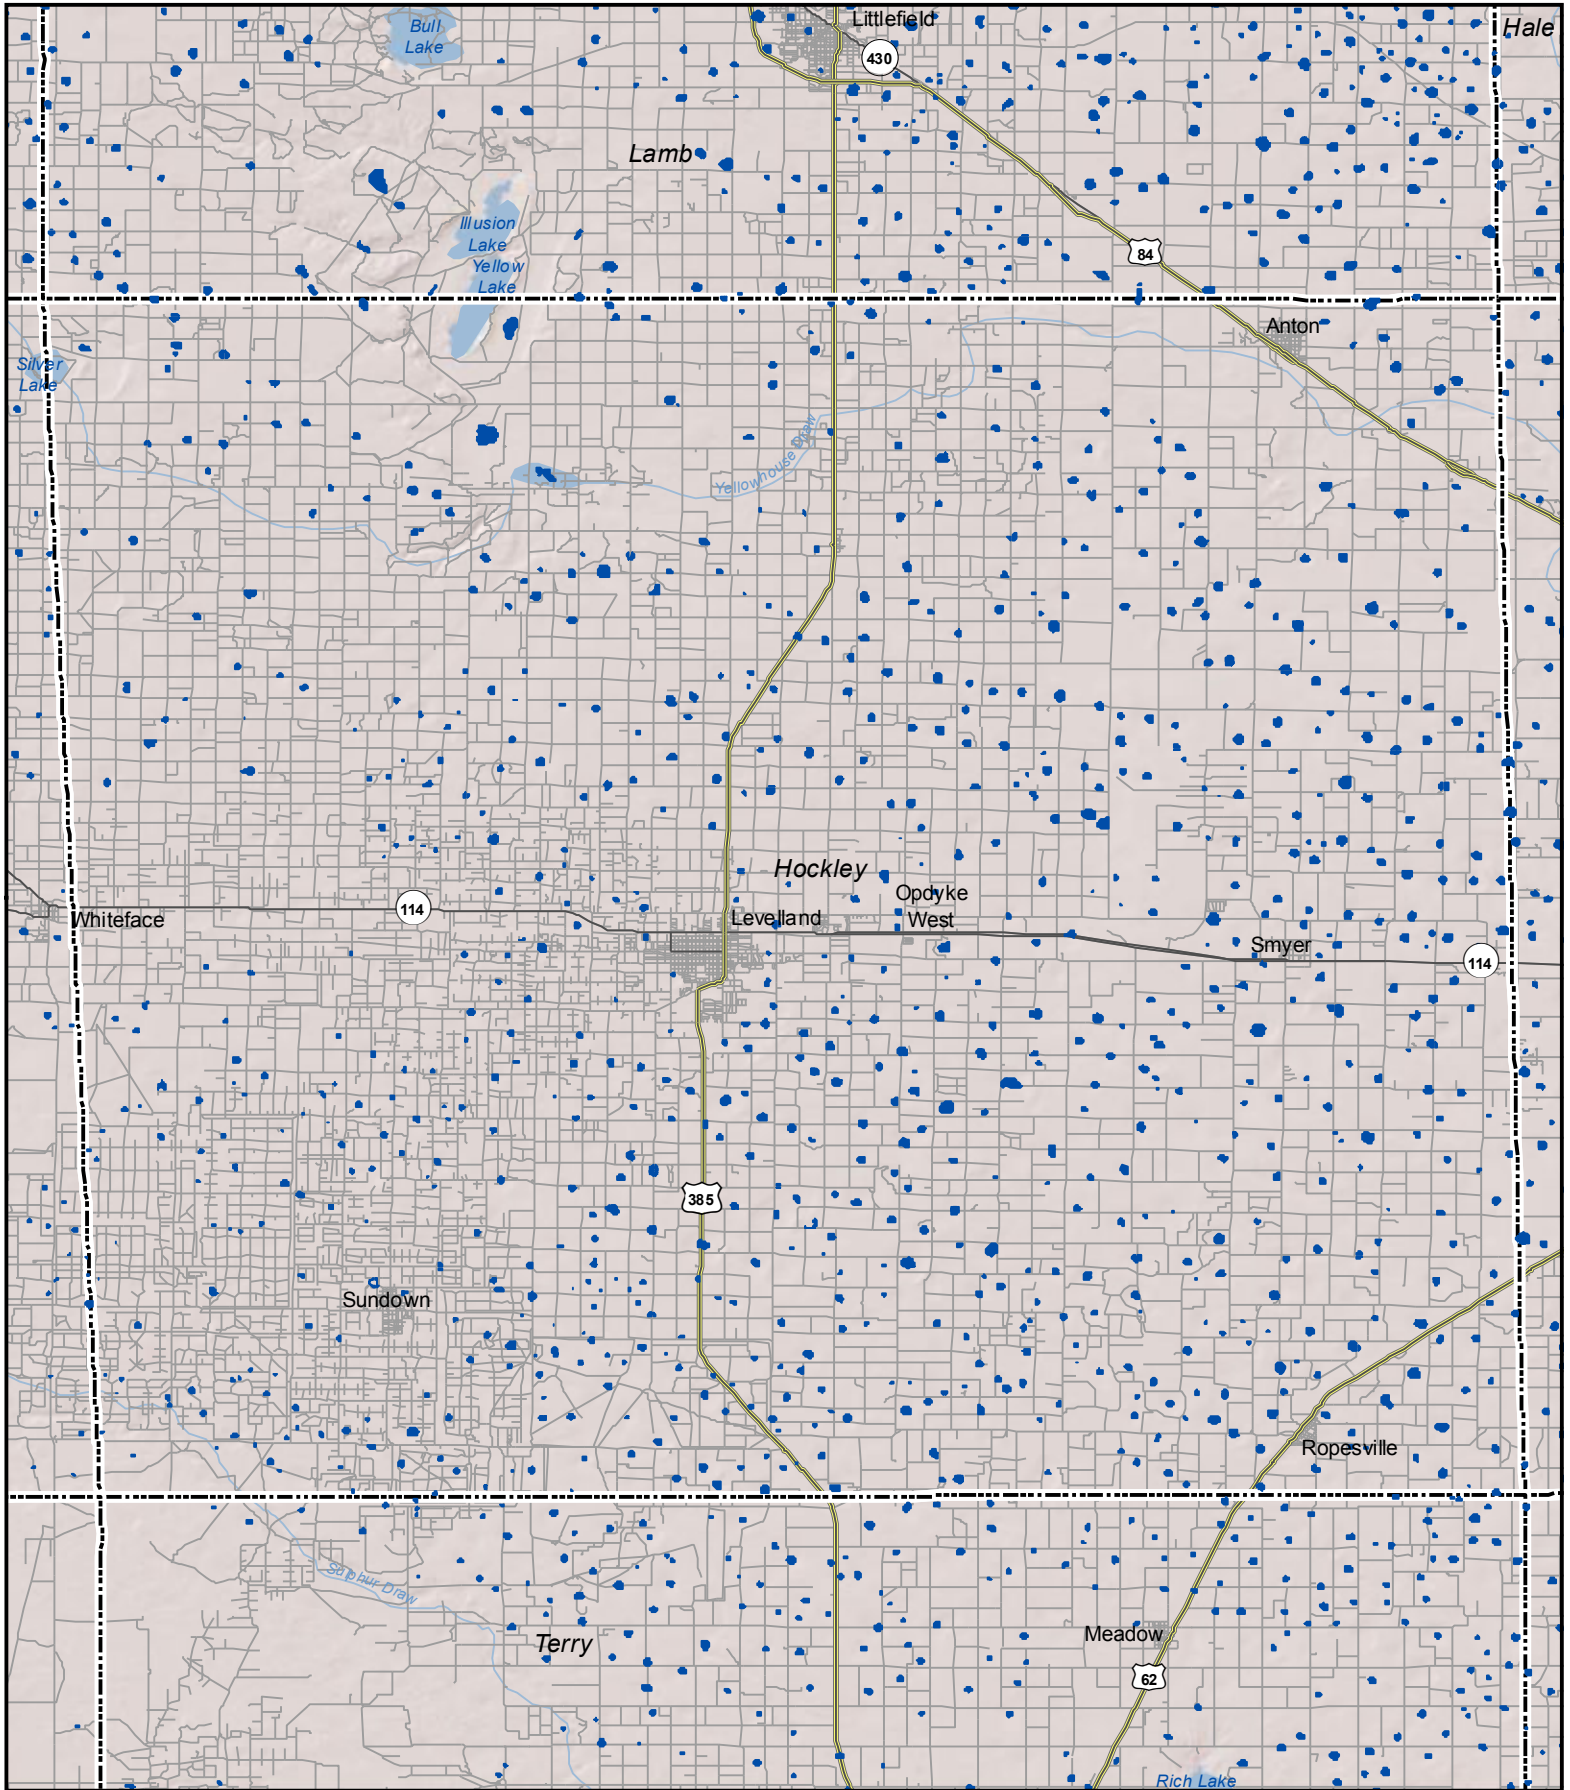

Probable Playas in Hockley County, Texas

Legend  Playa  Other Water Body  Roads

N  0 4 8 Miles 