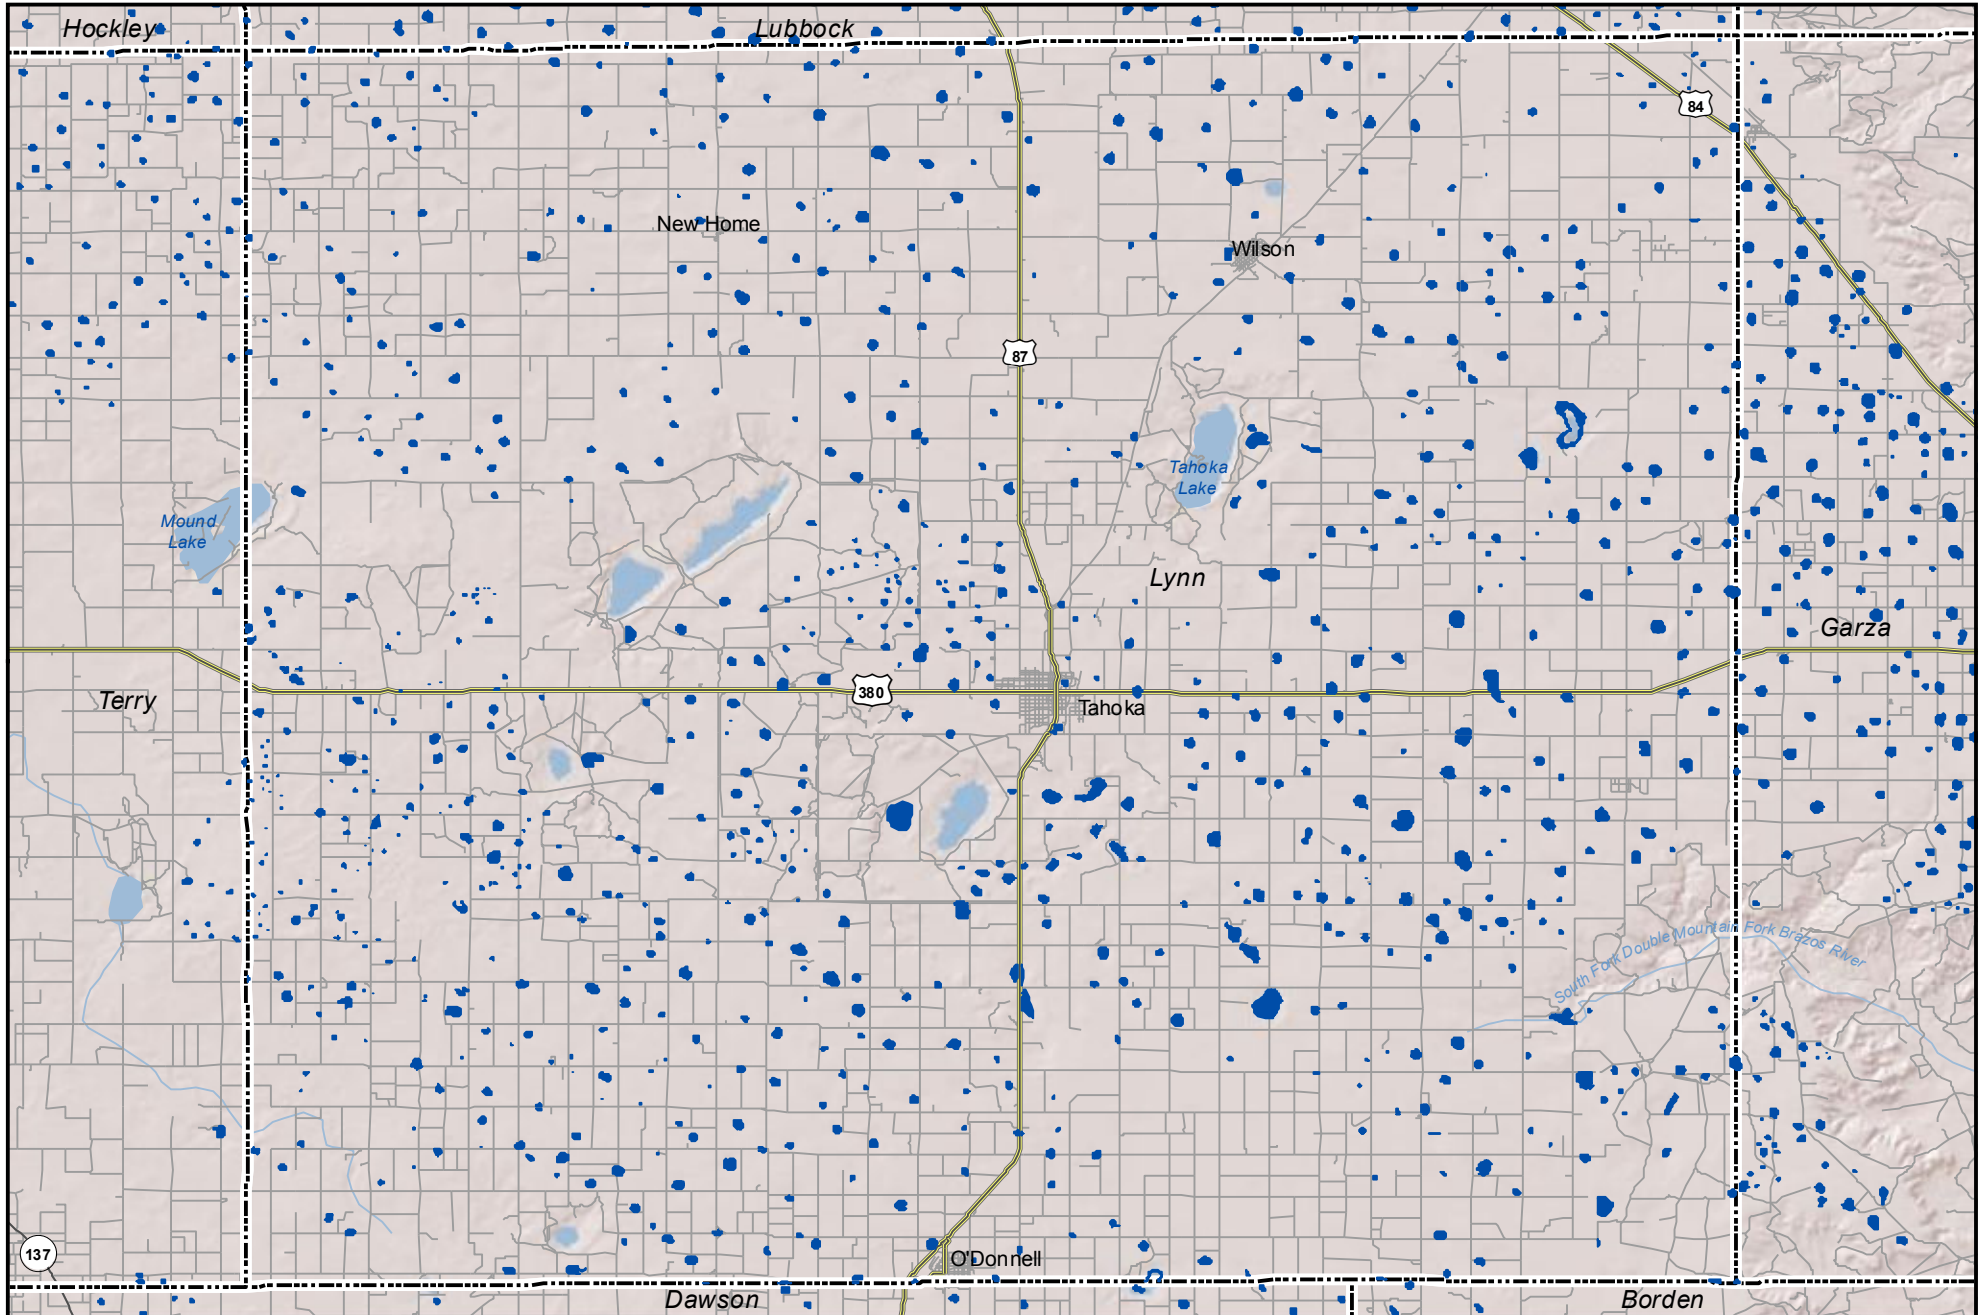

# Probable Playas in Lynn County, Texas

Legend

Playa

Other Water Body

Roads

0 2.5 5 Miles