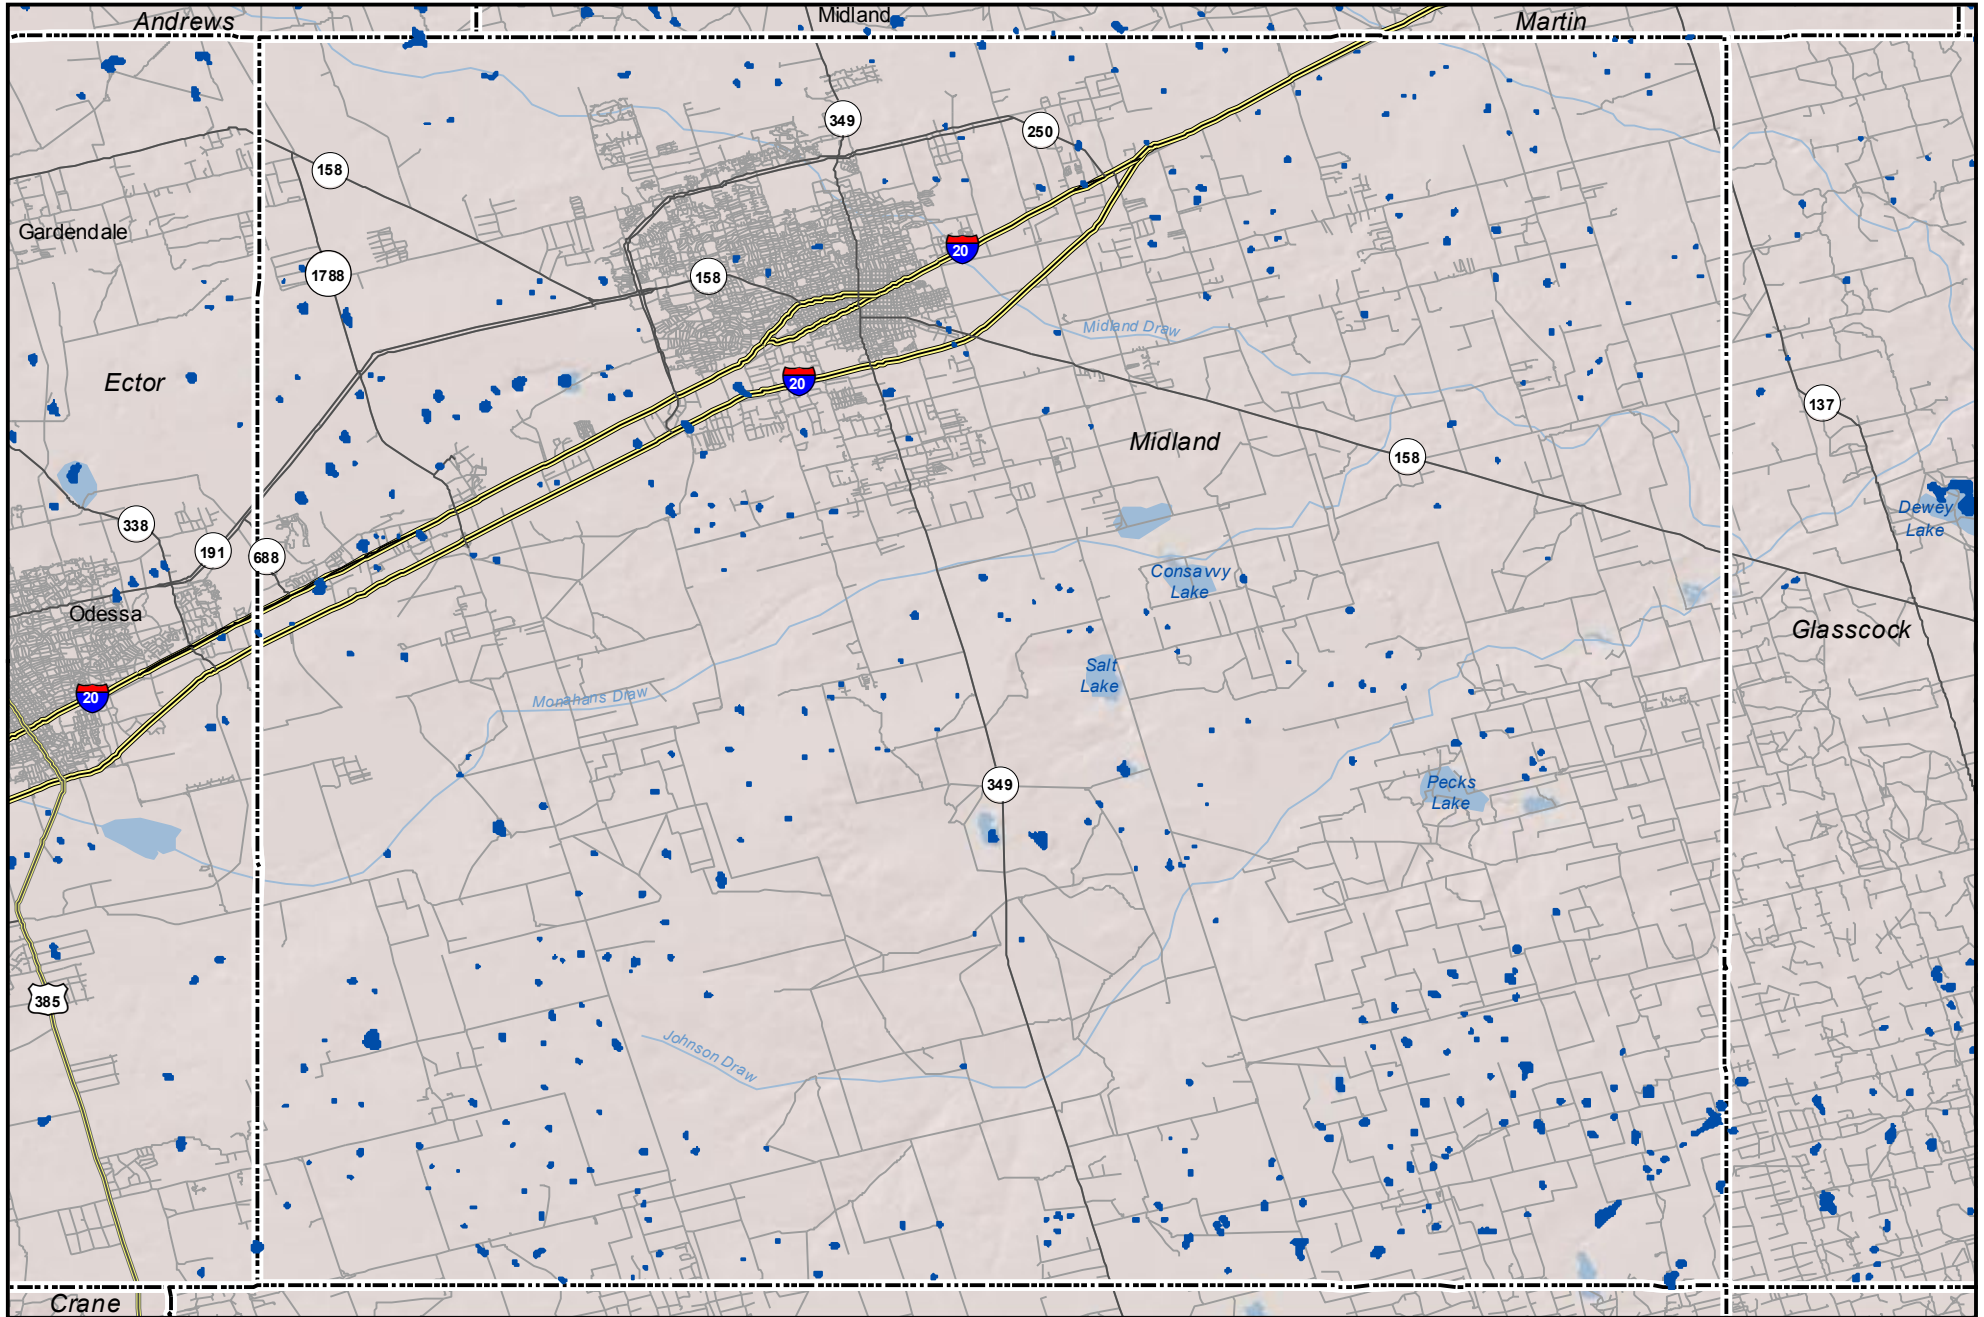

Probable Playas in Midland County, Texas

Legend

-  Playa
-  Other Water Body
-  Roads

0 2.5 5 Miles