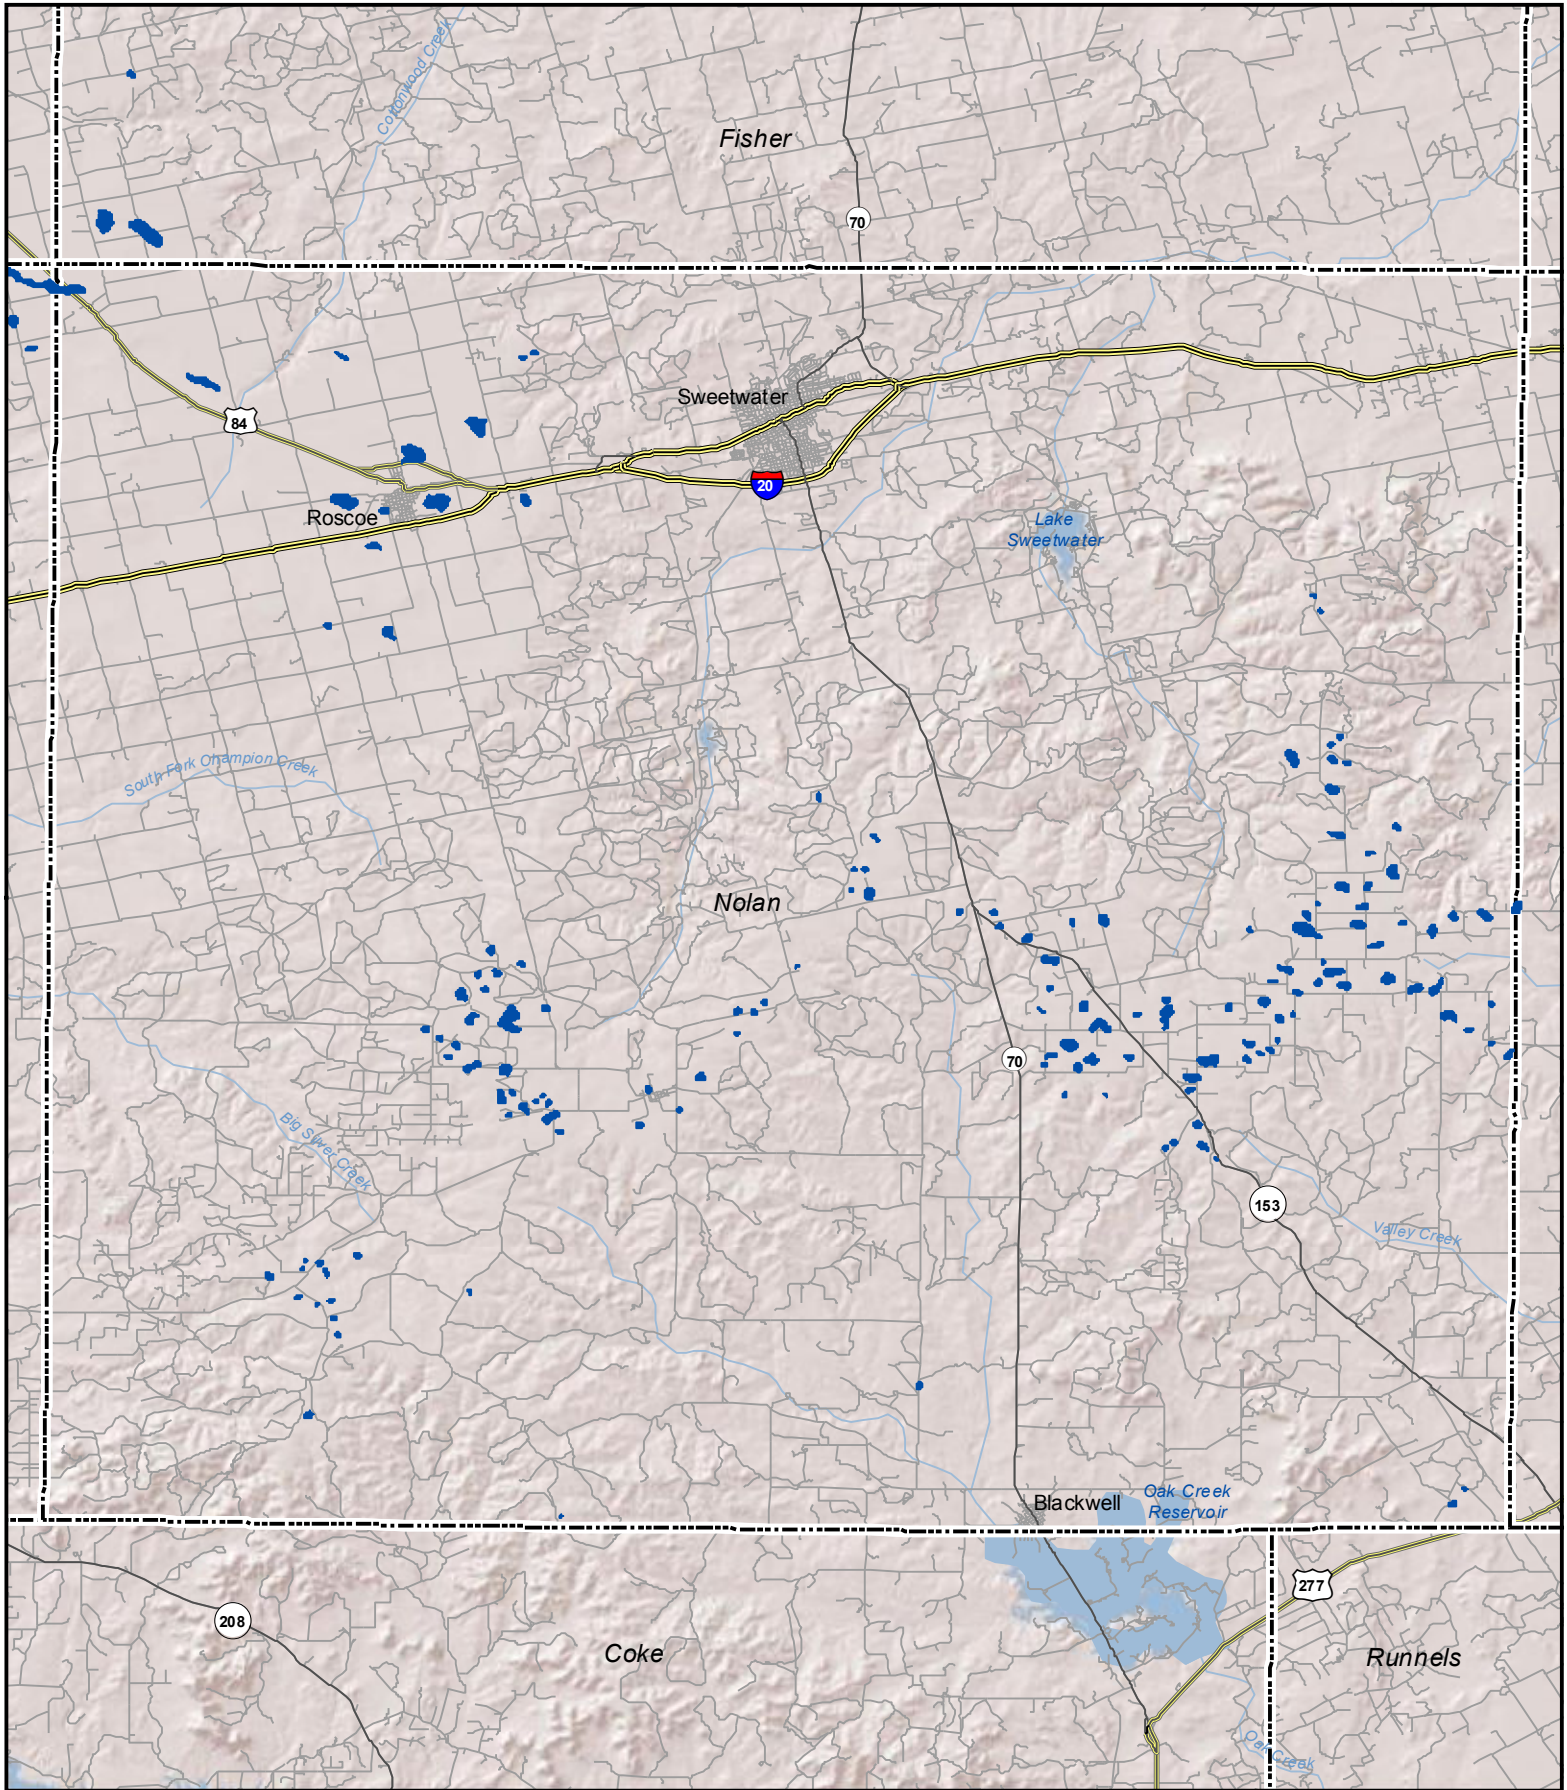

# Probable Playas in Nolan County, Texas

**Legend**  Playa  Other Water Body  Roads