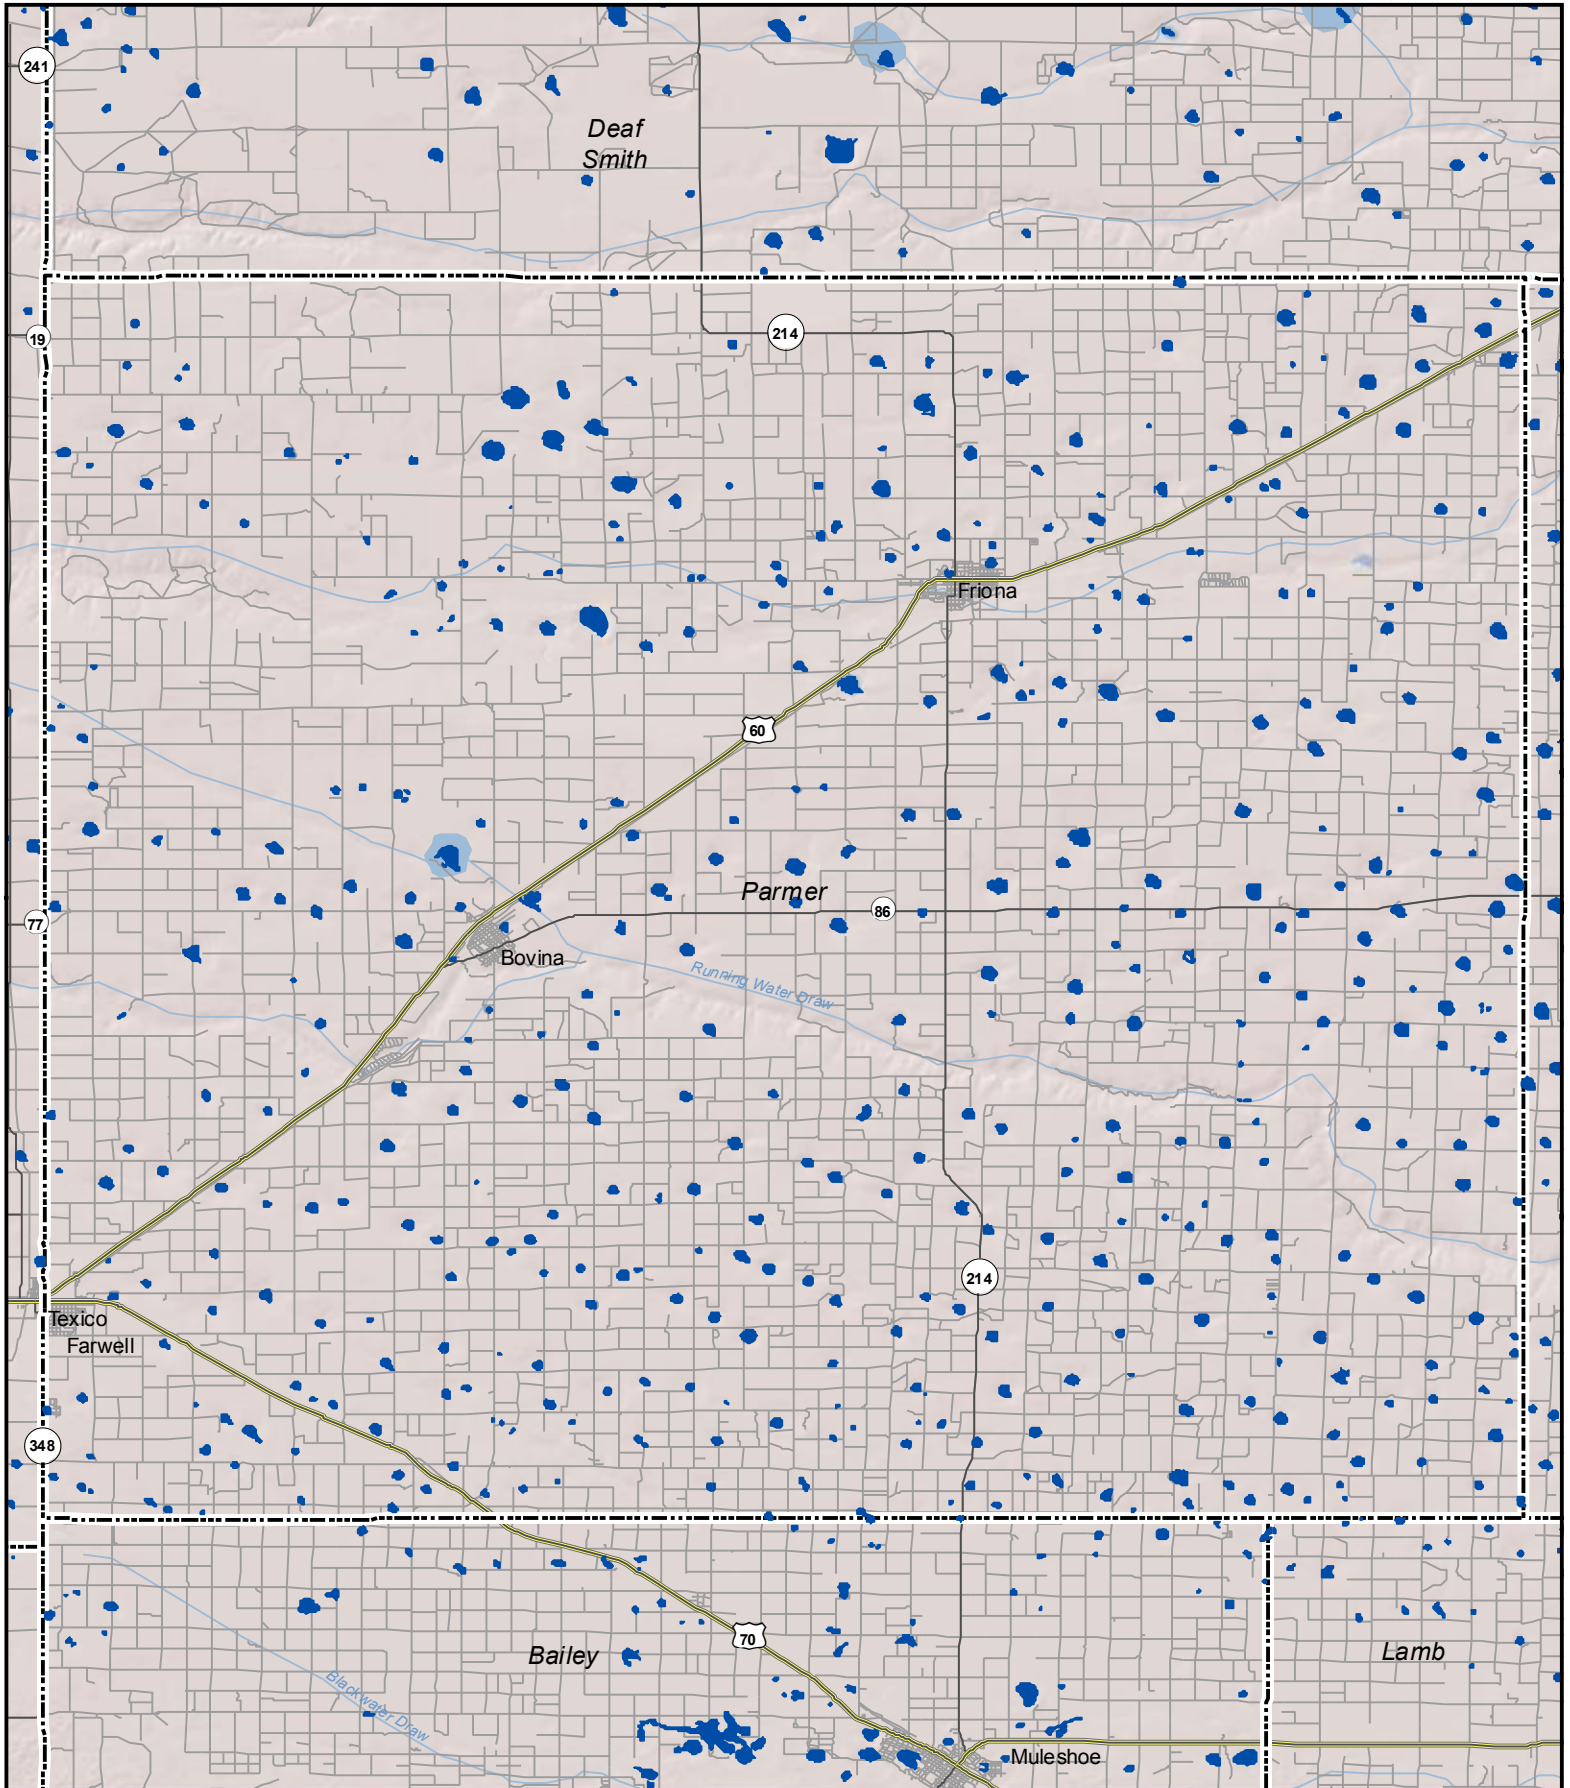

Probable Playas in Parmer County, Texas

Legend  Playa  Other Water Body  Roads

0 3.75 7.5 Miles