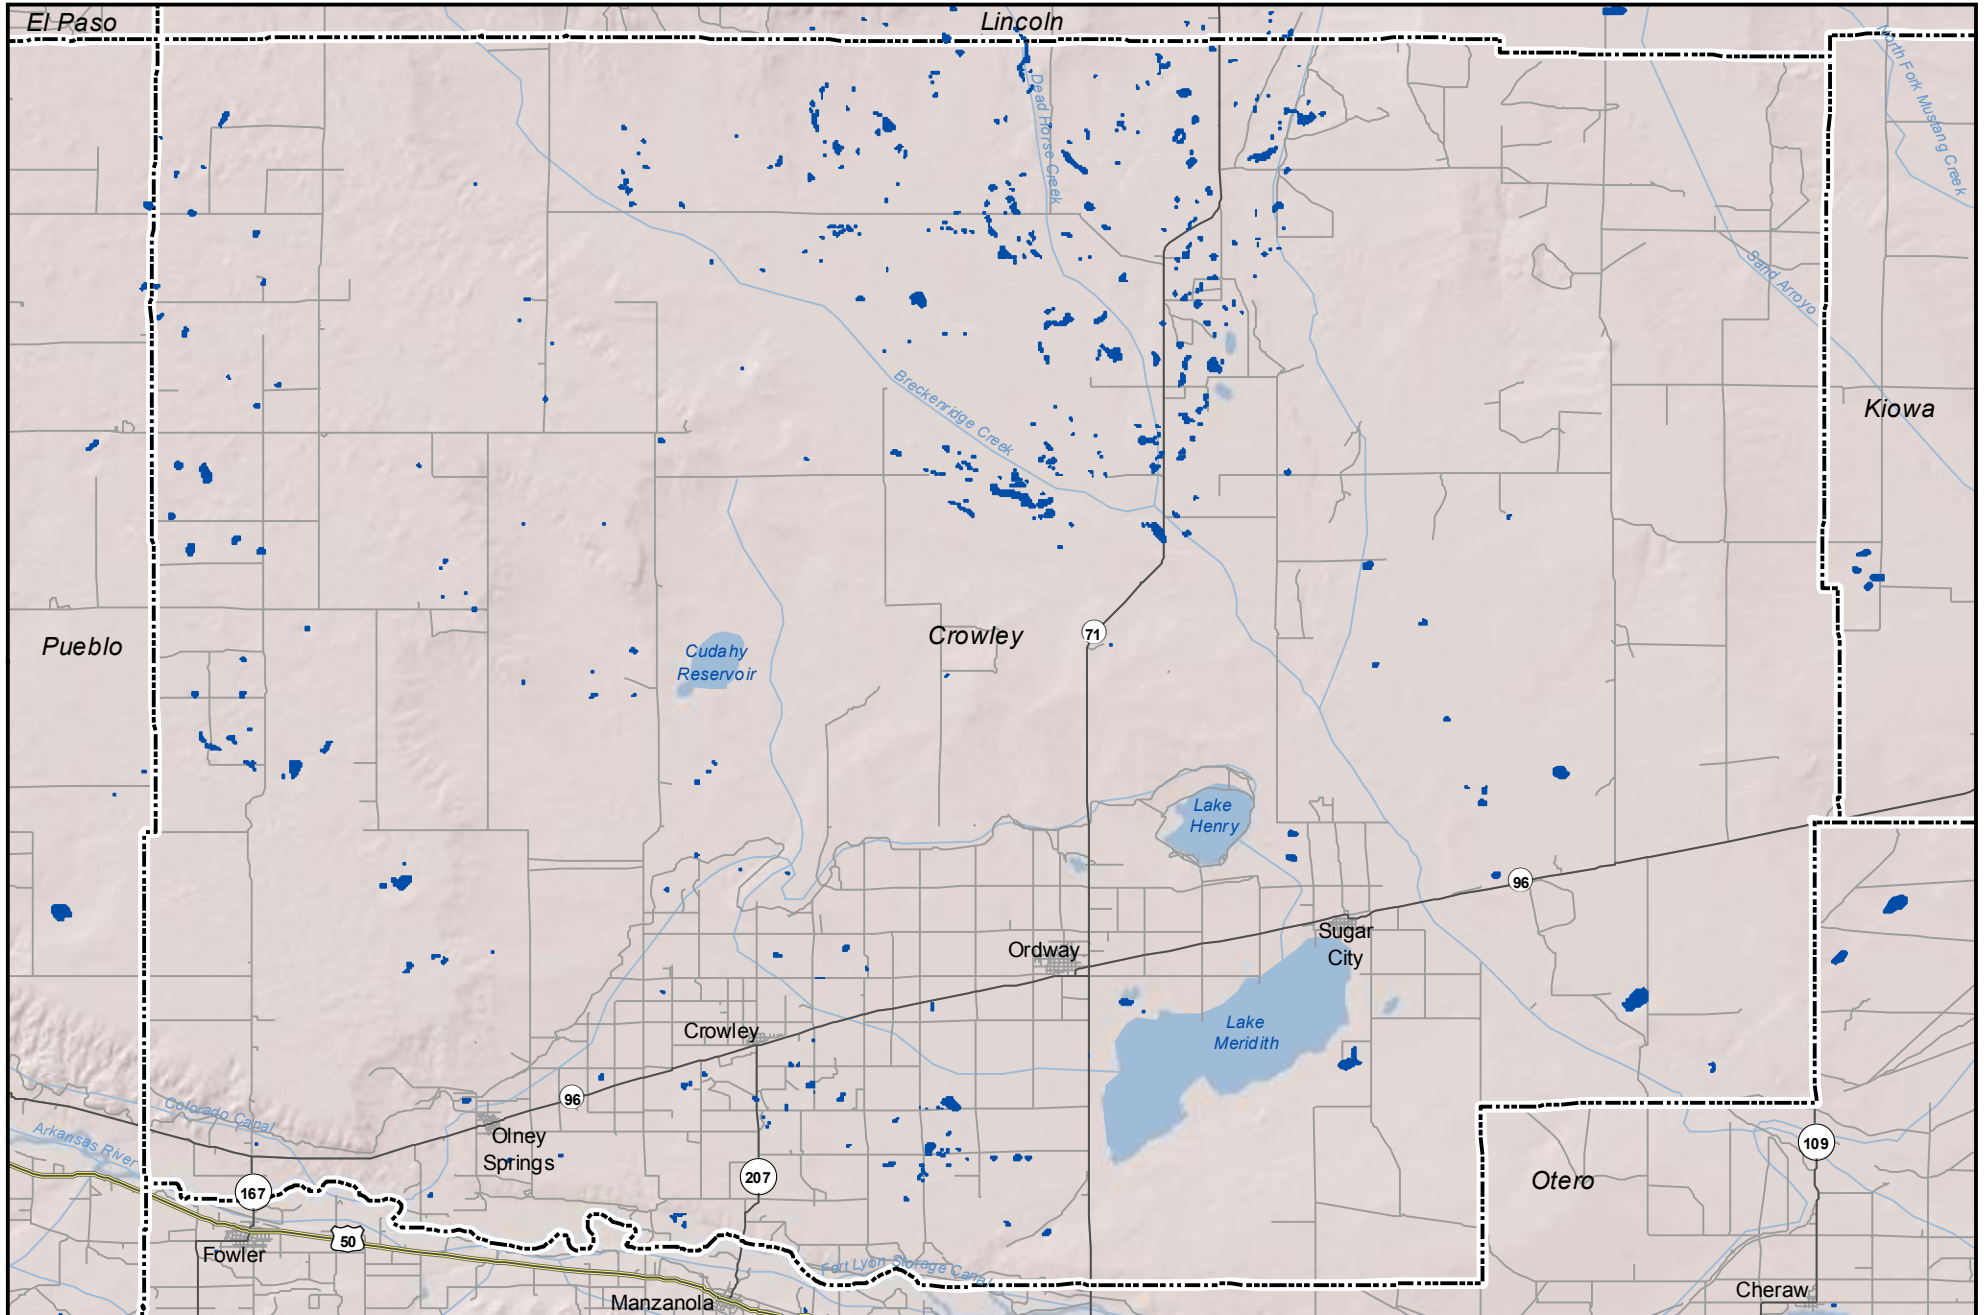

# Probable Playas in Crowley County, Colorado

## Legend

-  Playa
-  Other Water Body
-  Roads

0 2 4  
Miles