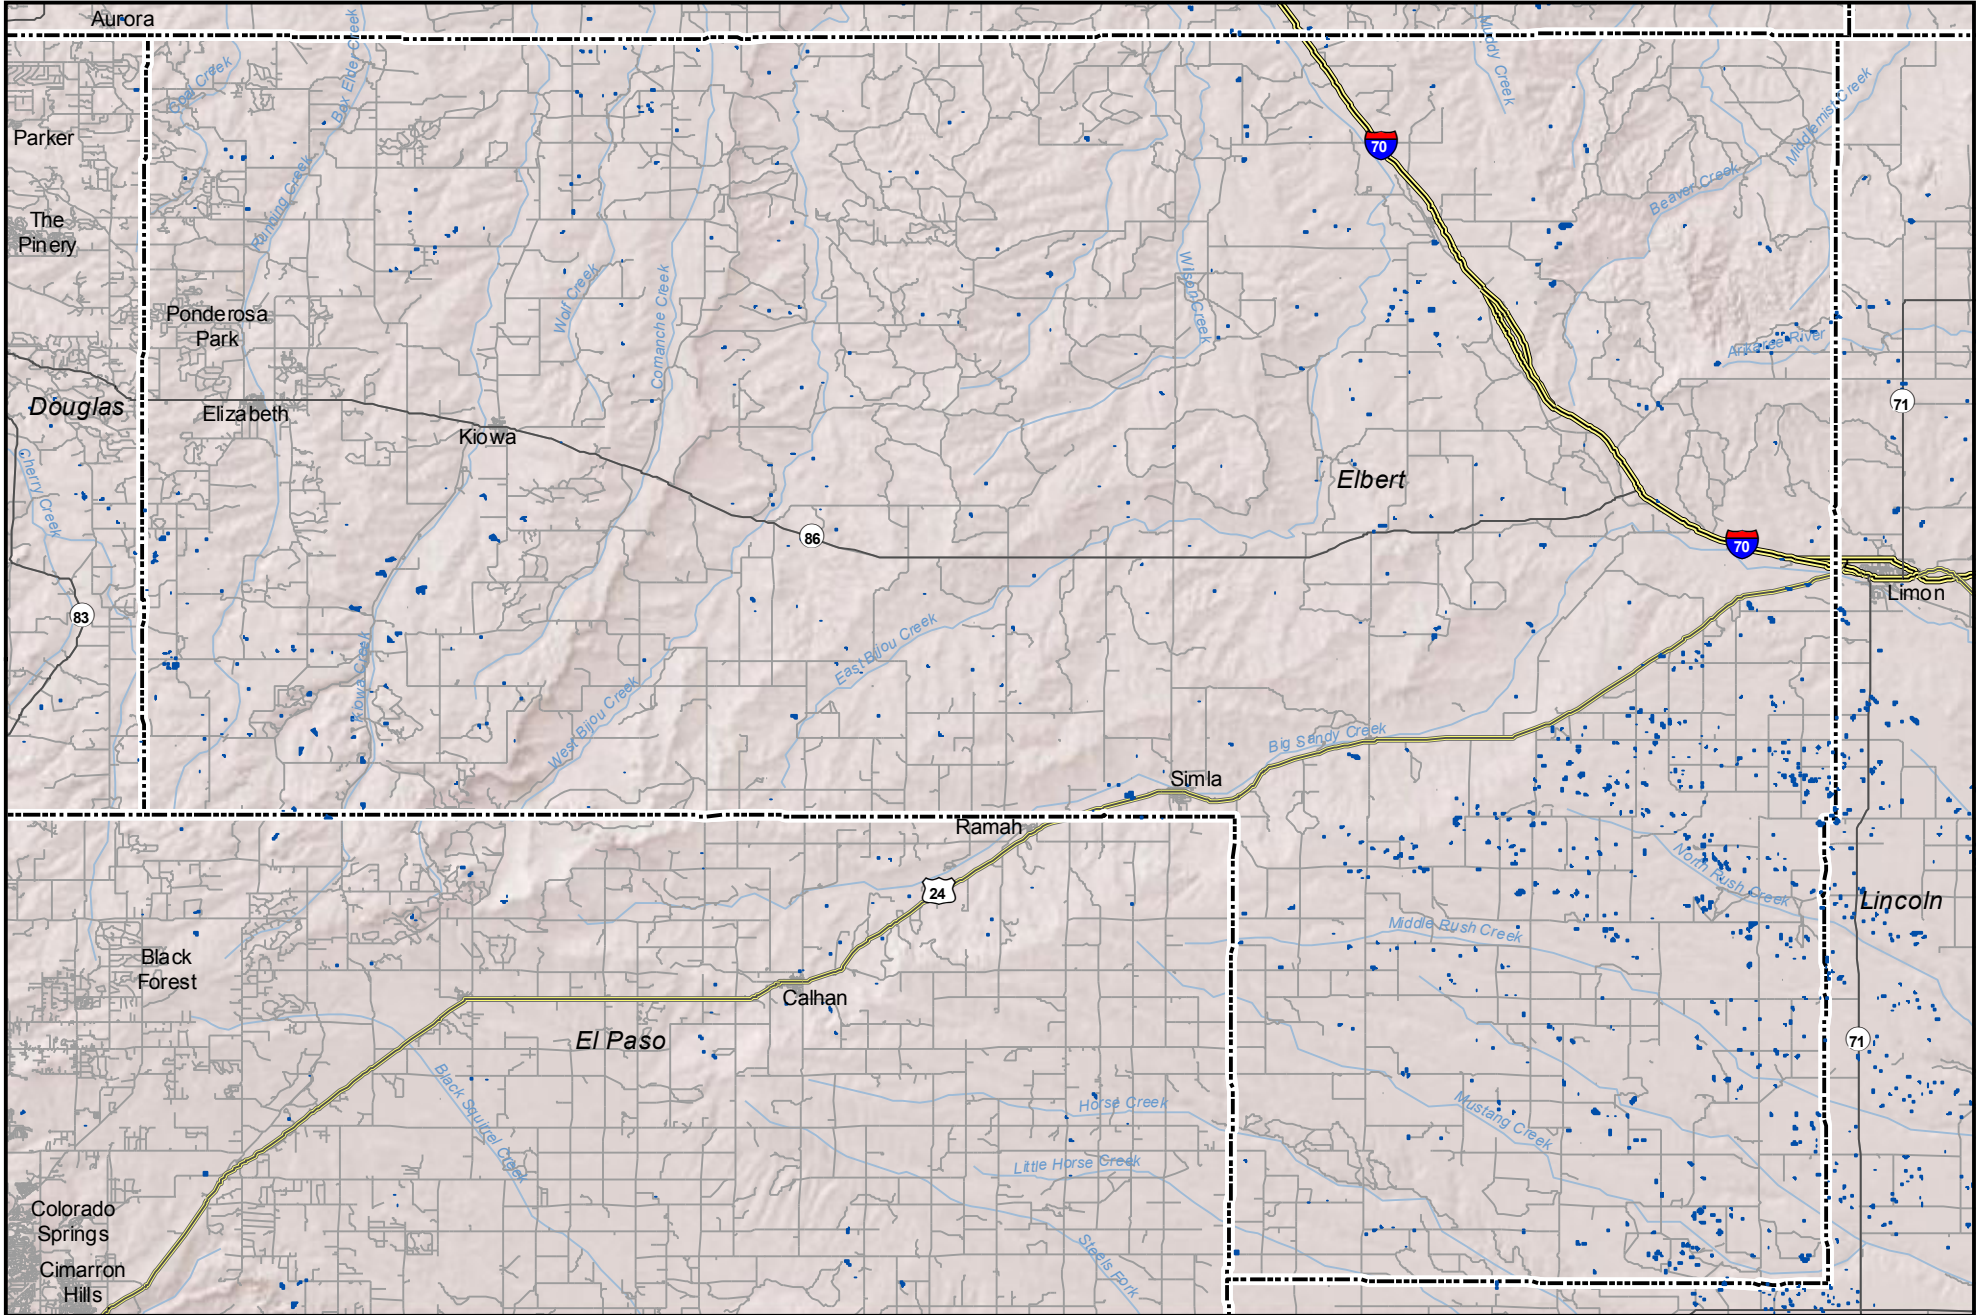

# Probable Playas in Elbert County, Colorado

**Legend**

-  Playa
-  Other Water Body
-  Roads