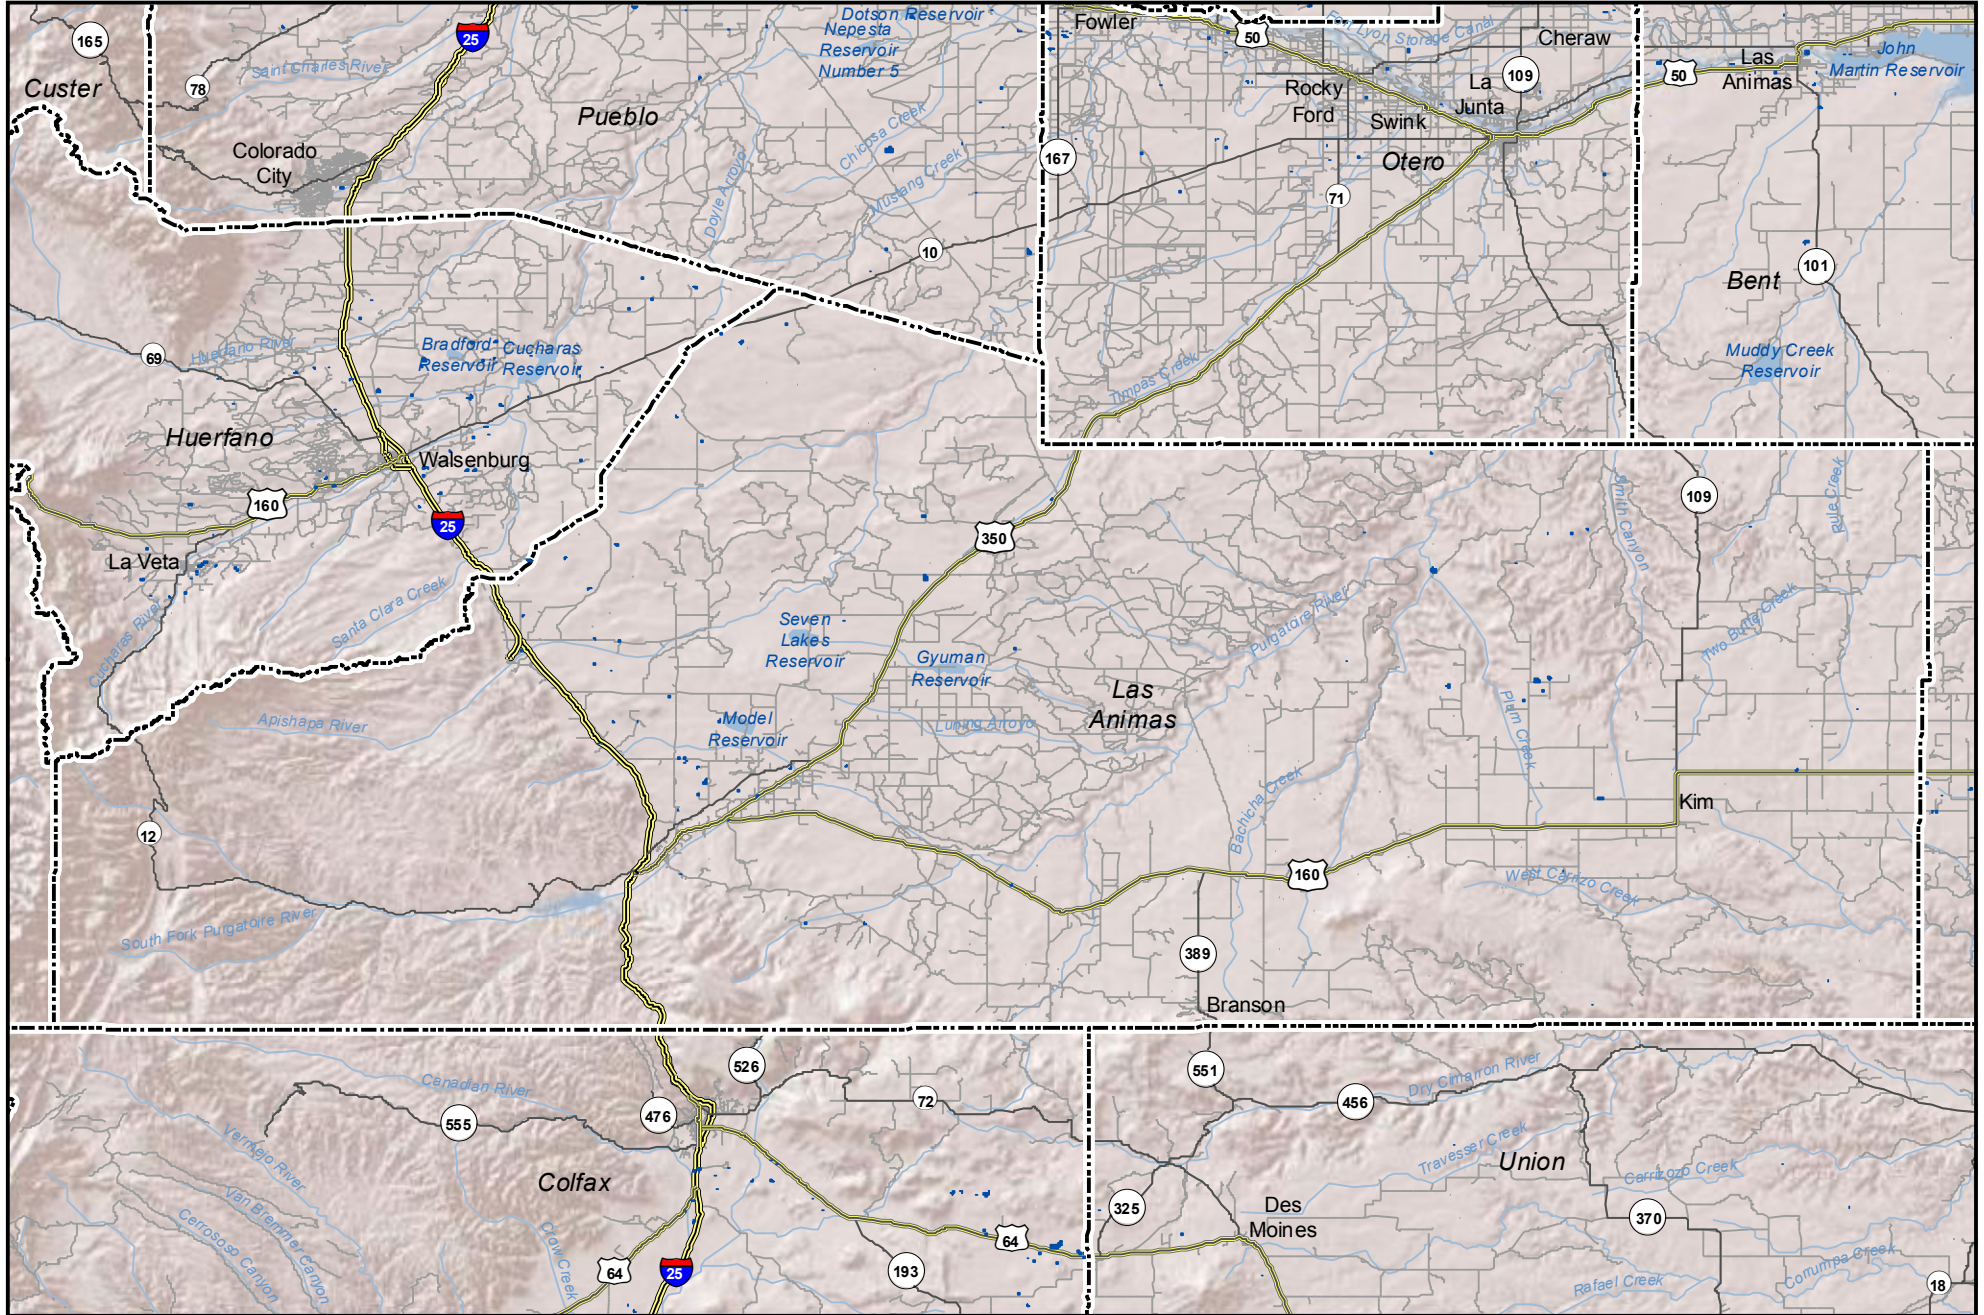

Probable Playas in Las Animas County, Colorado

Legend

-  Playa
-  Other Water Body
-  Roads