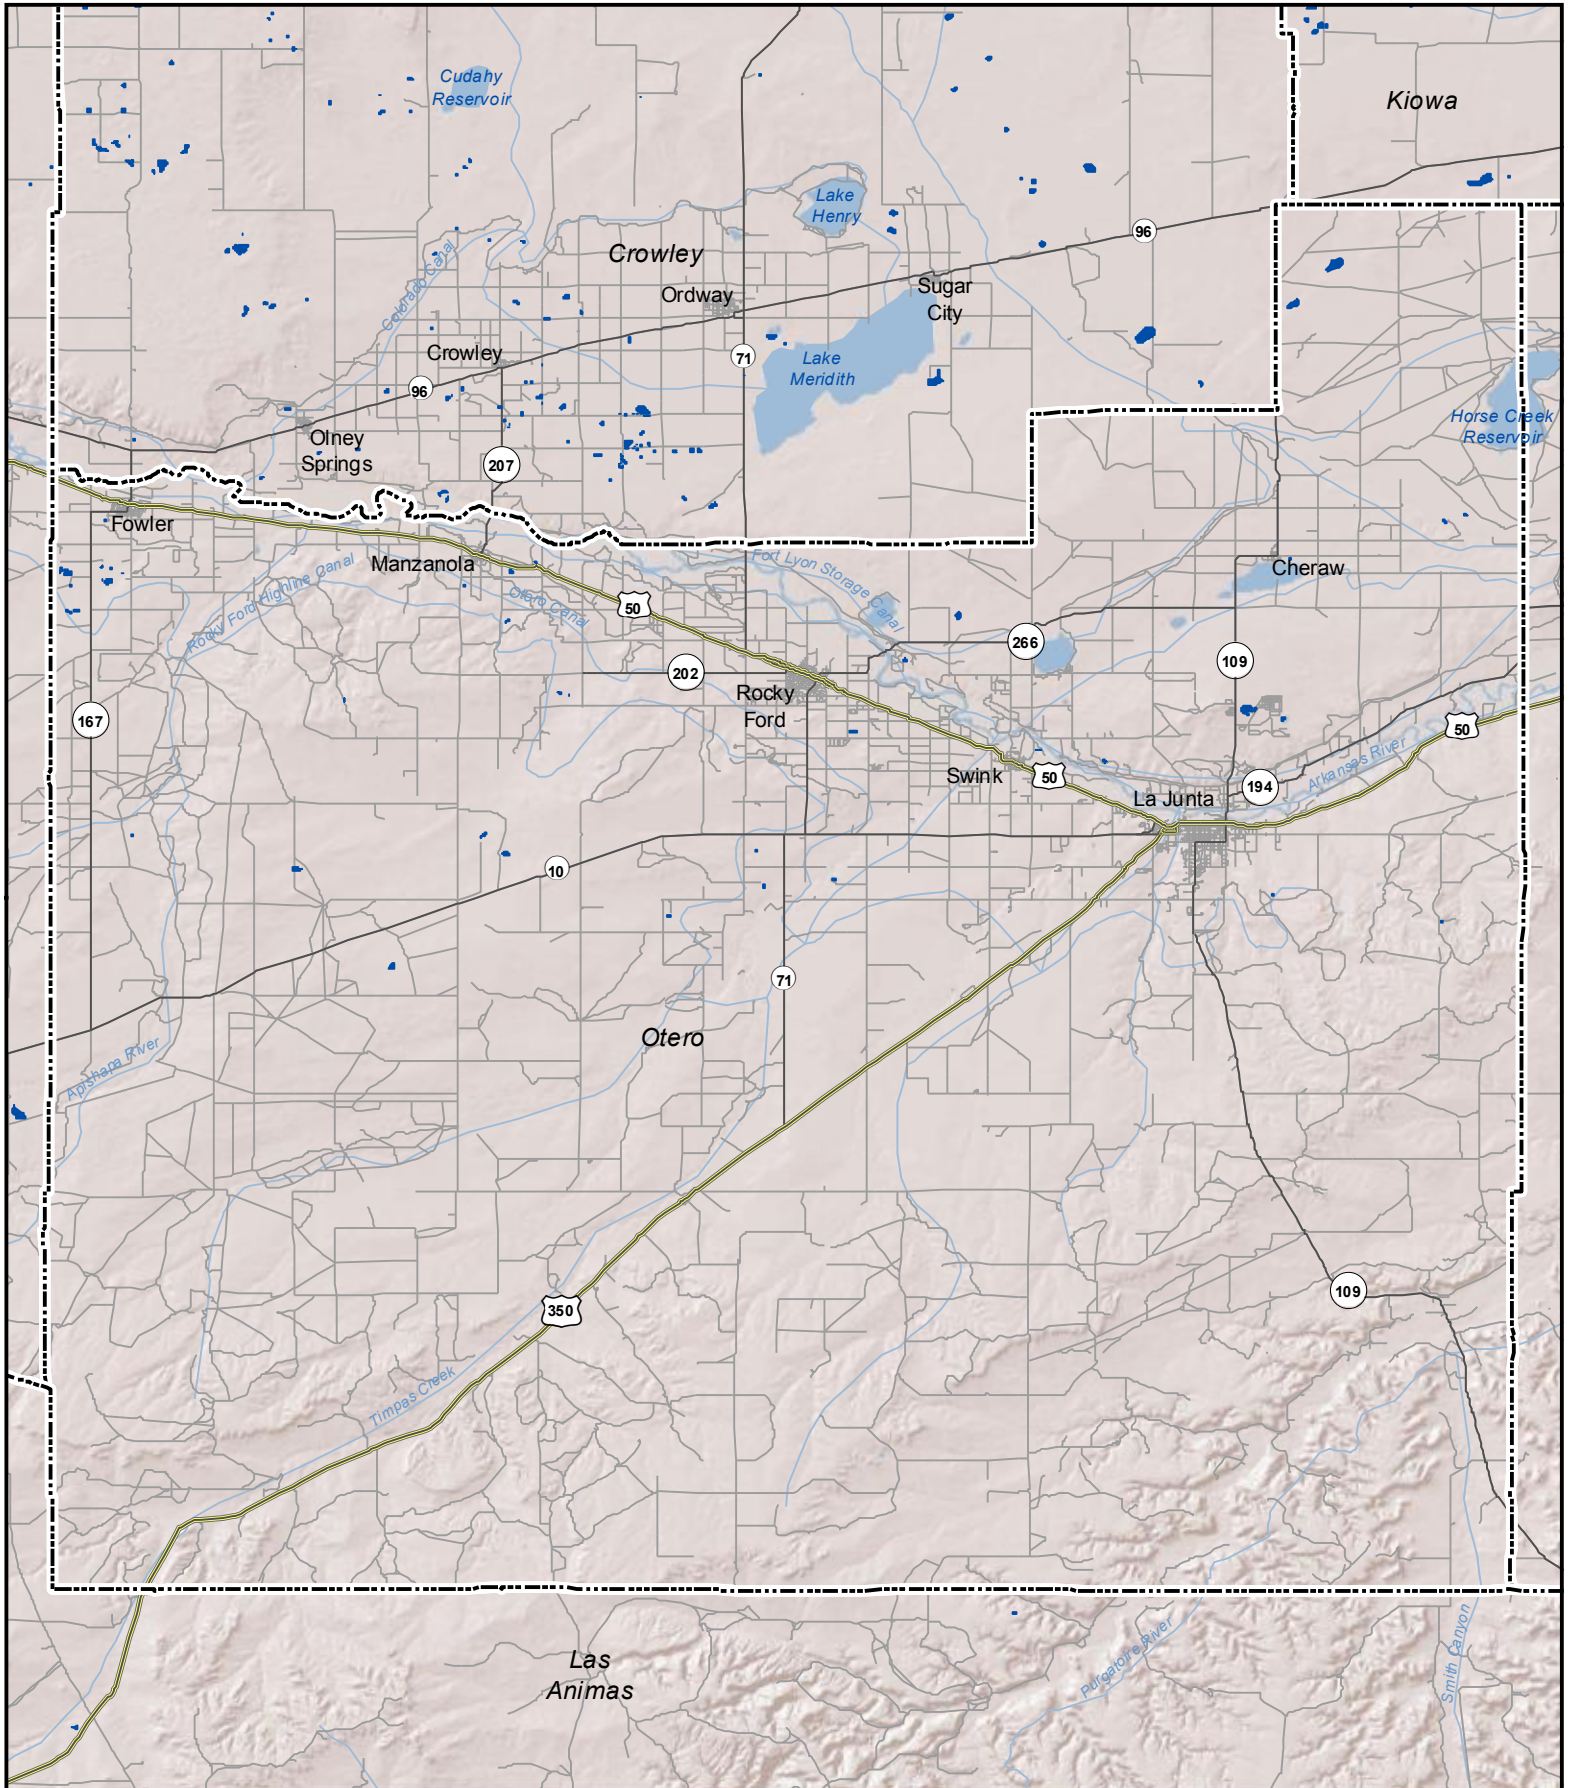

Probable Playas in Otero County, Colorado

Legend

-  Playa
-  Other Water Body
-  Roads

Scale and Orientation

-  N
-  0 5 10 Miles