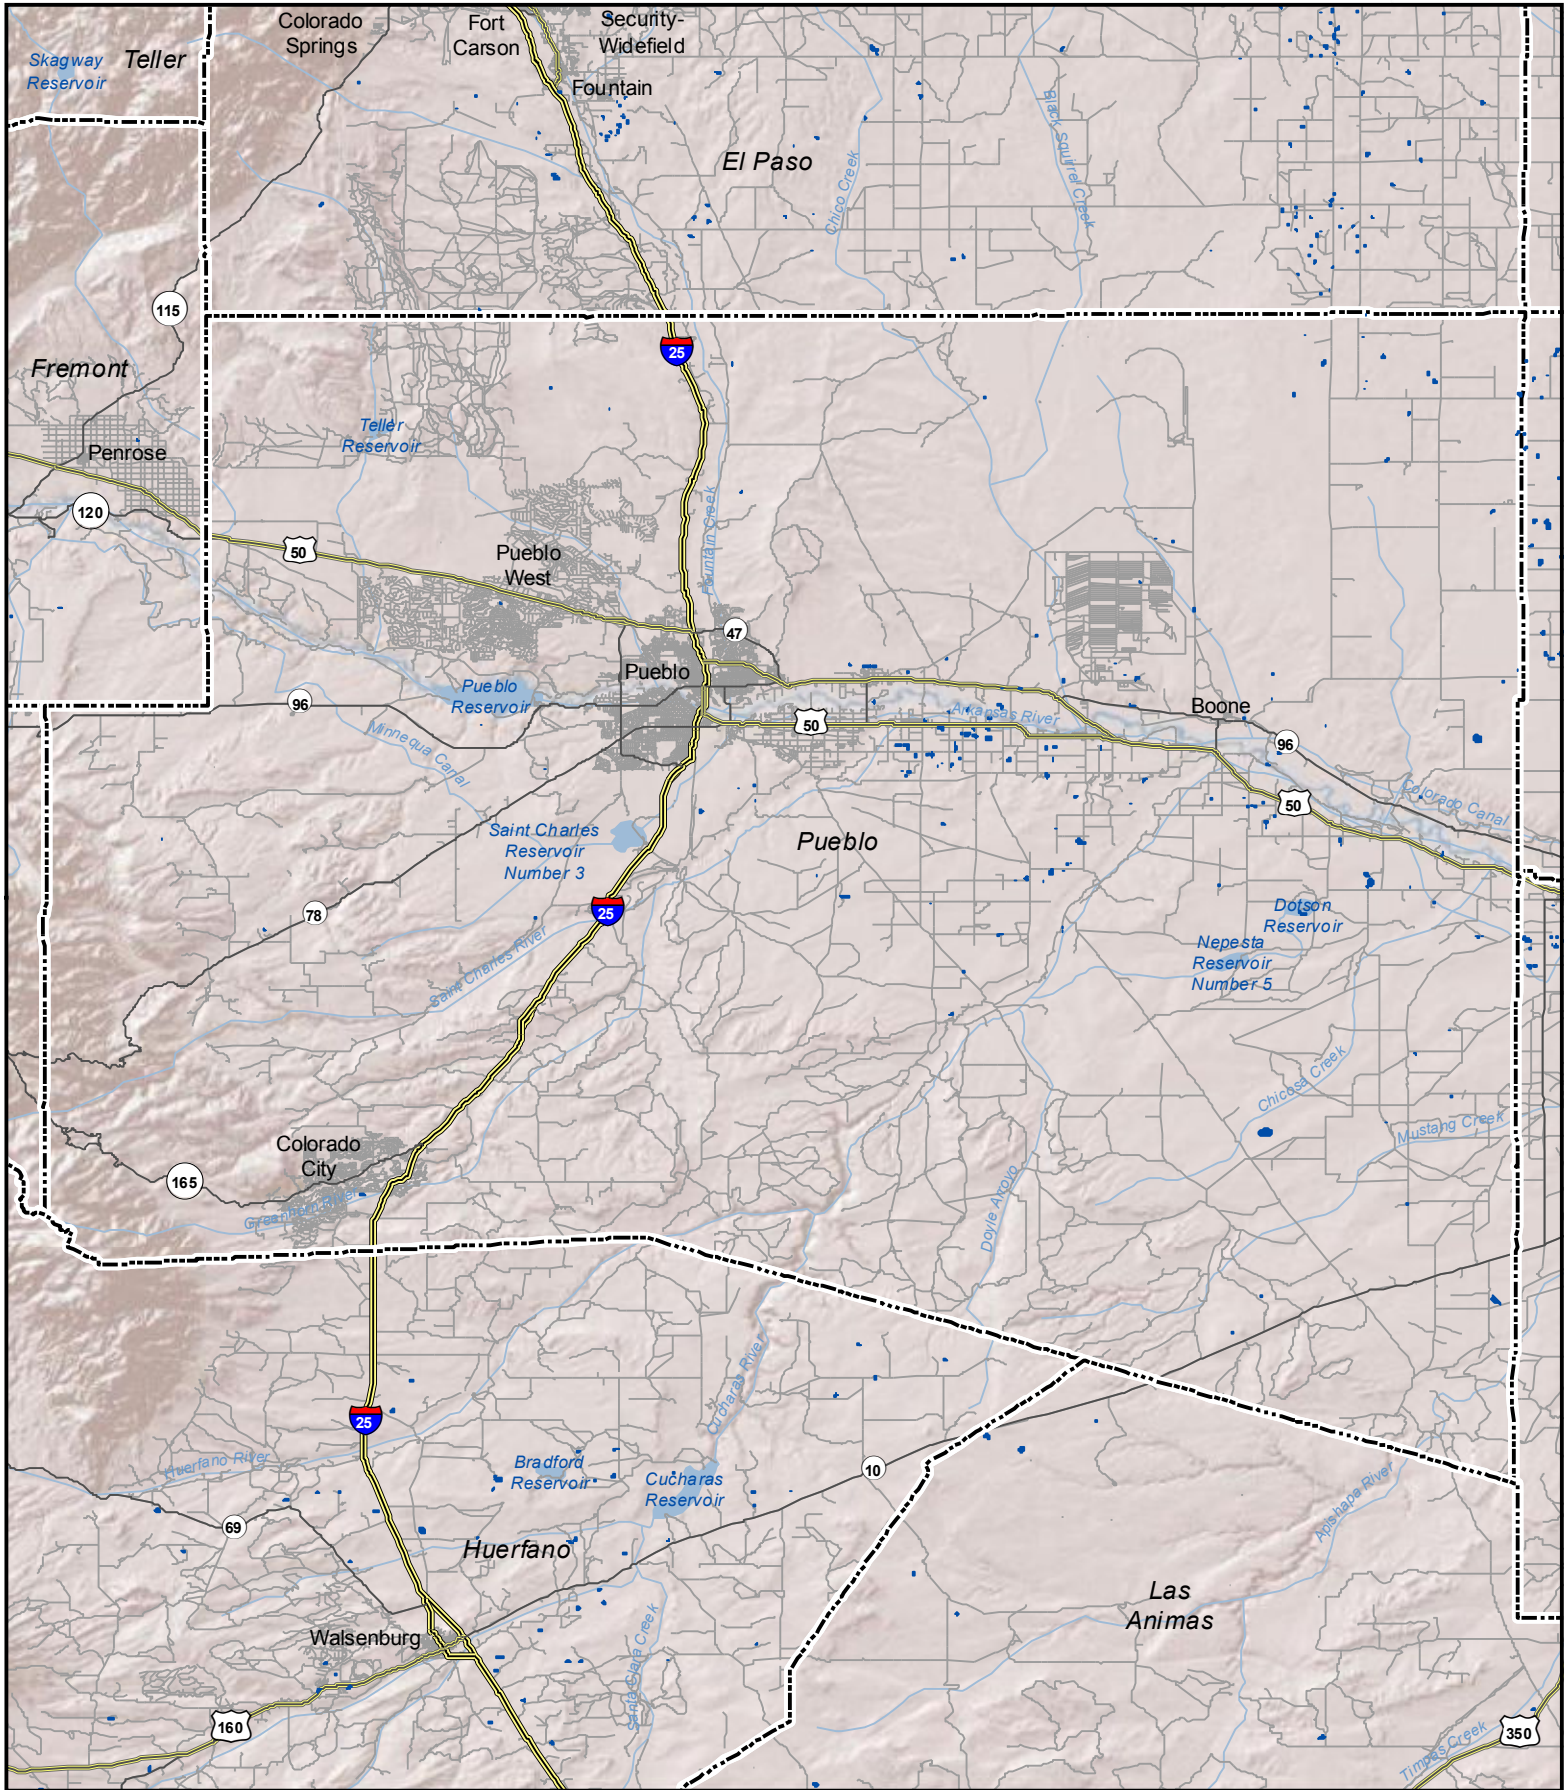

Probable Playas in Pueblo County, Colorado

Legend  **Playa**  **Other Water Body**  **Roads**

N

0 5 10
 Miles