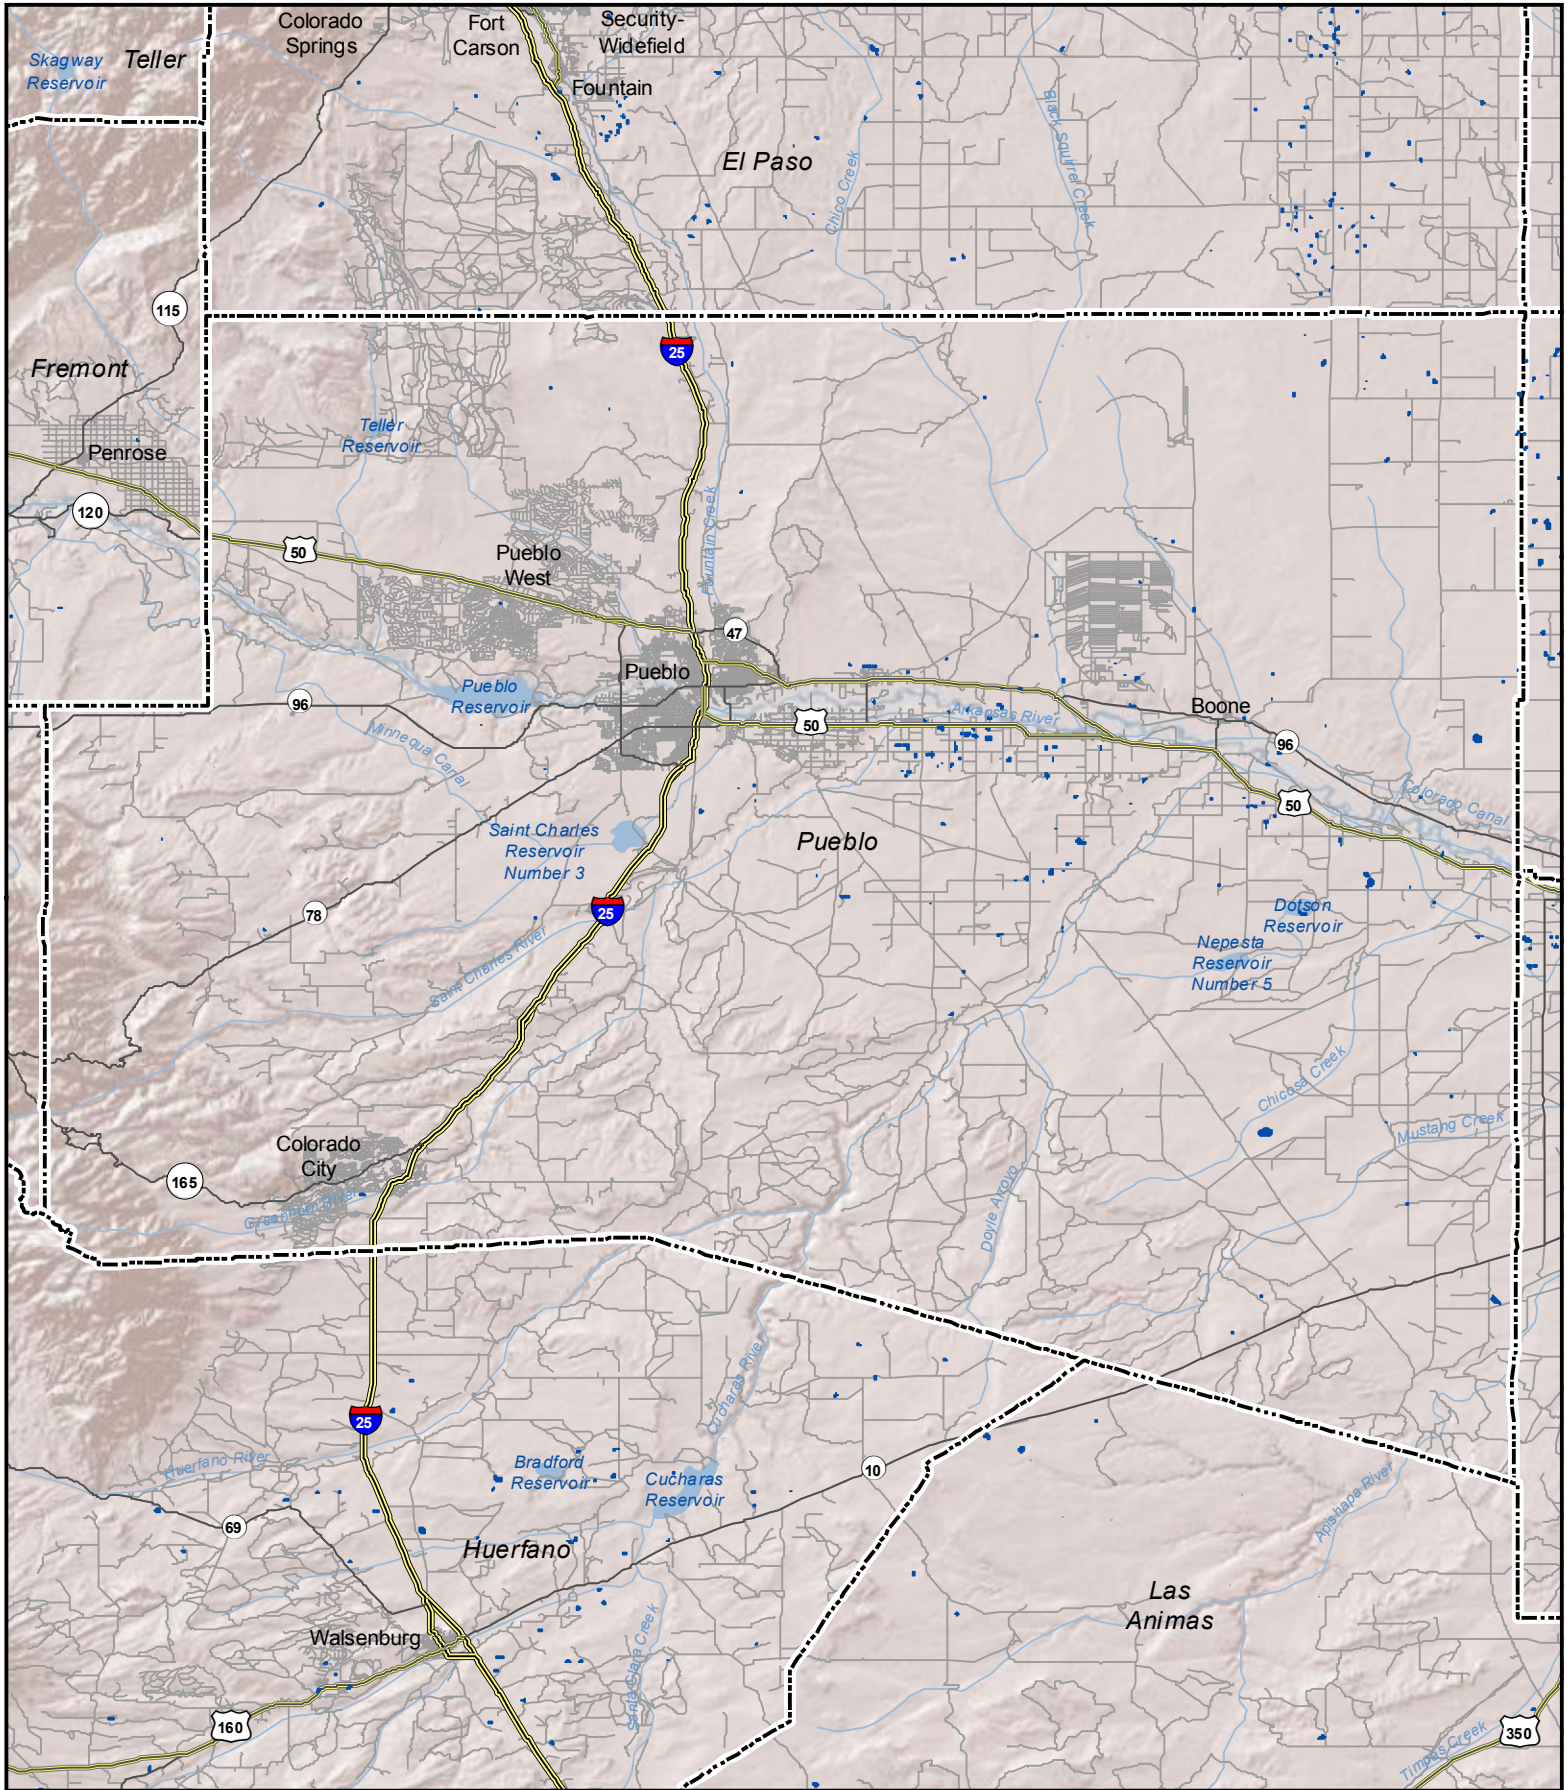

Probable Playas in Pueblo County, Colorado

Legend  Playa  Other Water Body  Roads

N  0 5 10 Miles 