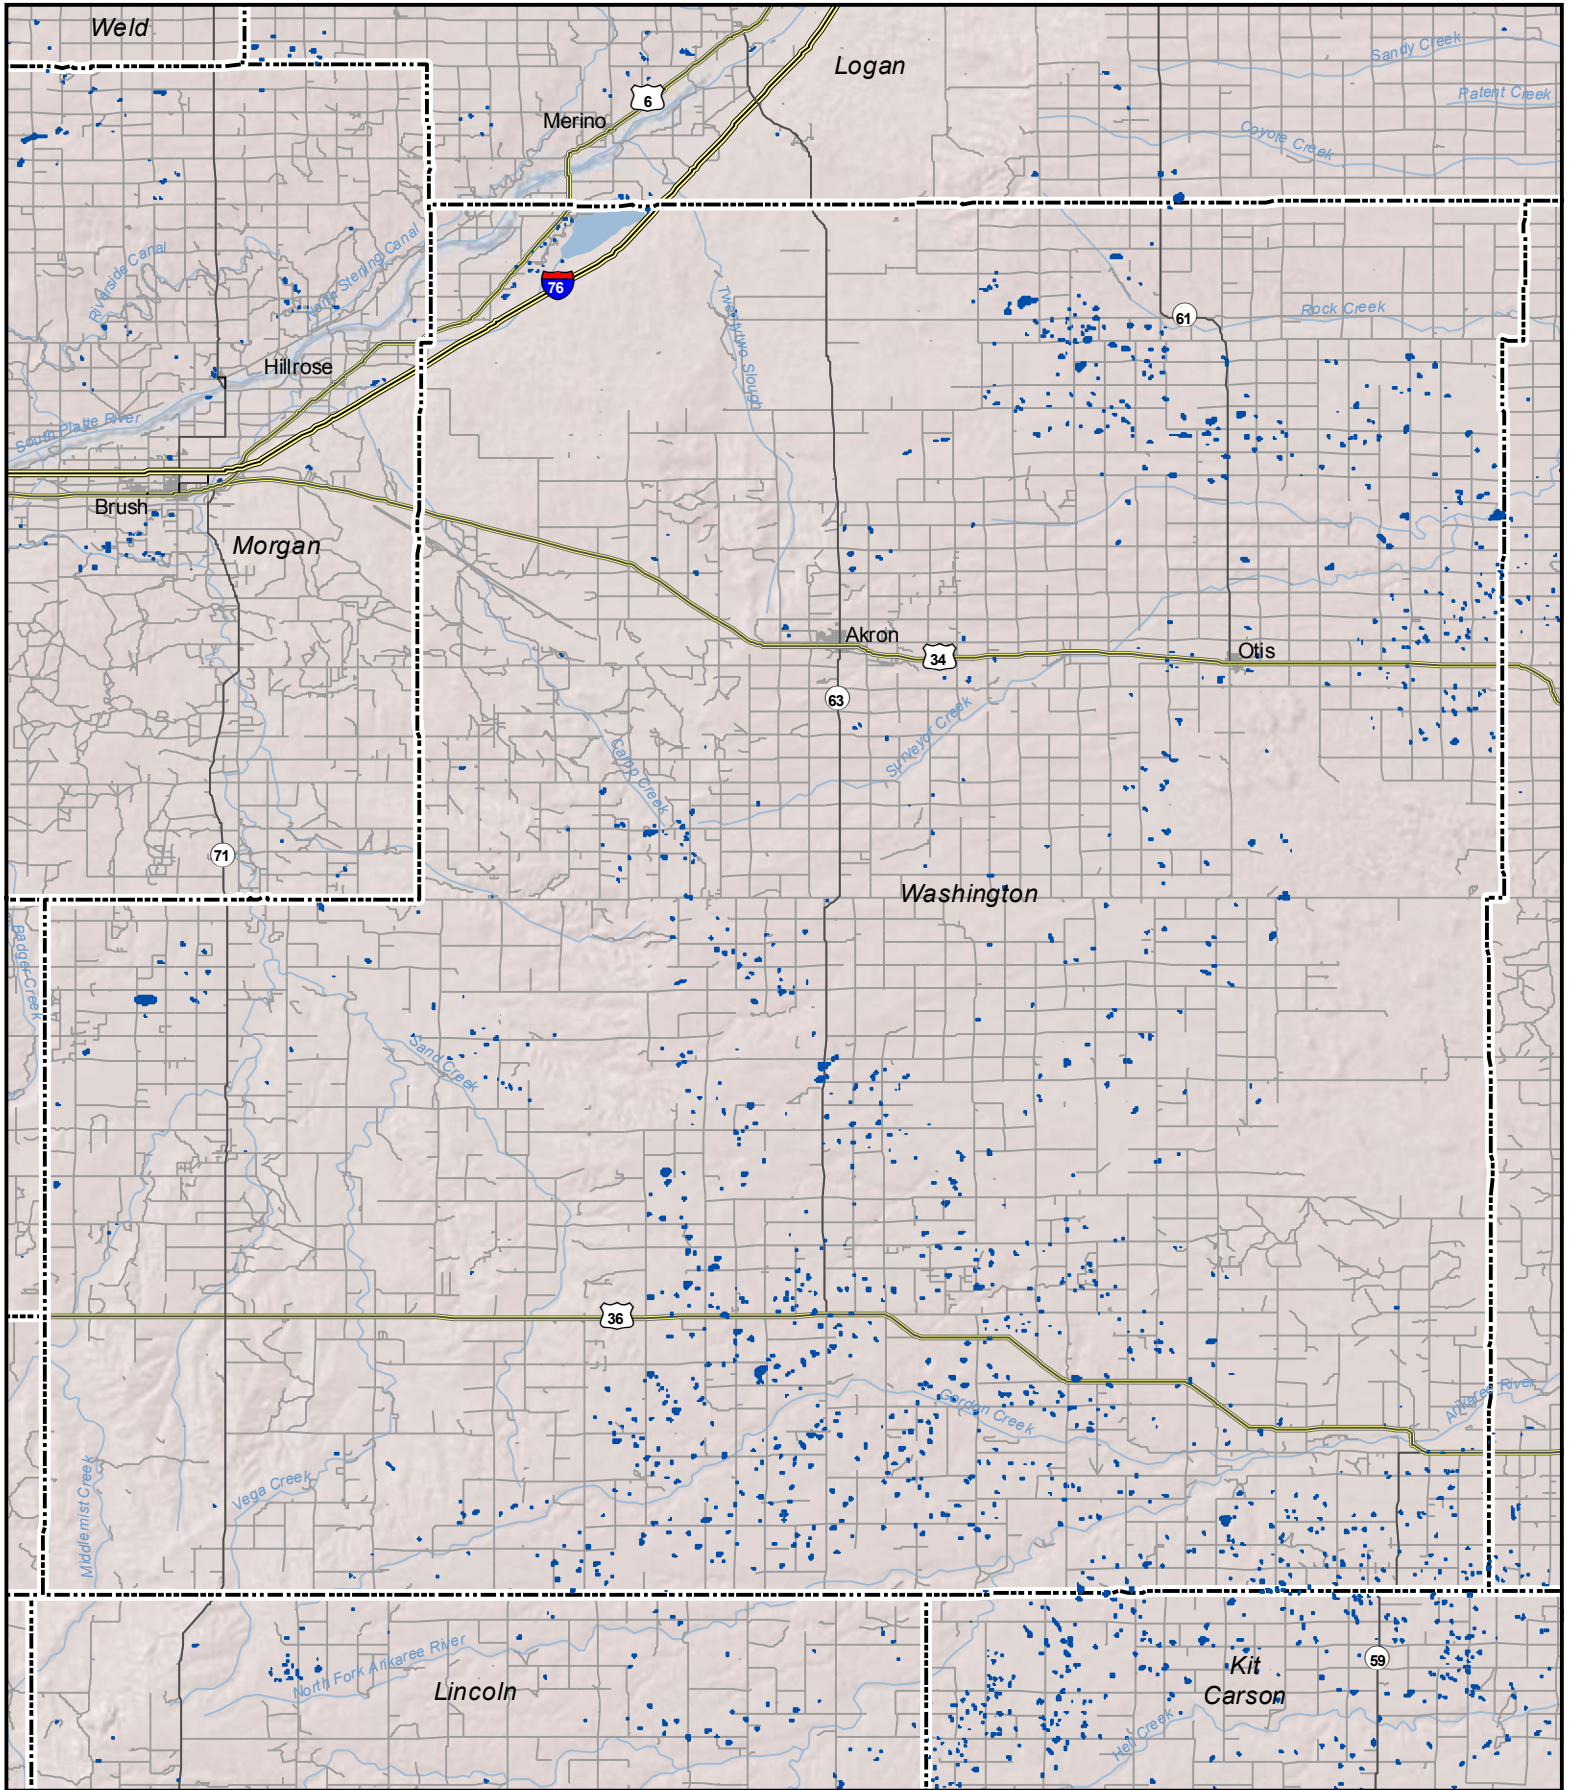

Probable Playas in Washington County, Colorado

Legend  Playa  Other Water Body  Roads

  Miles