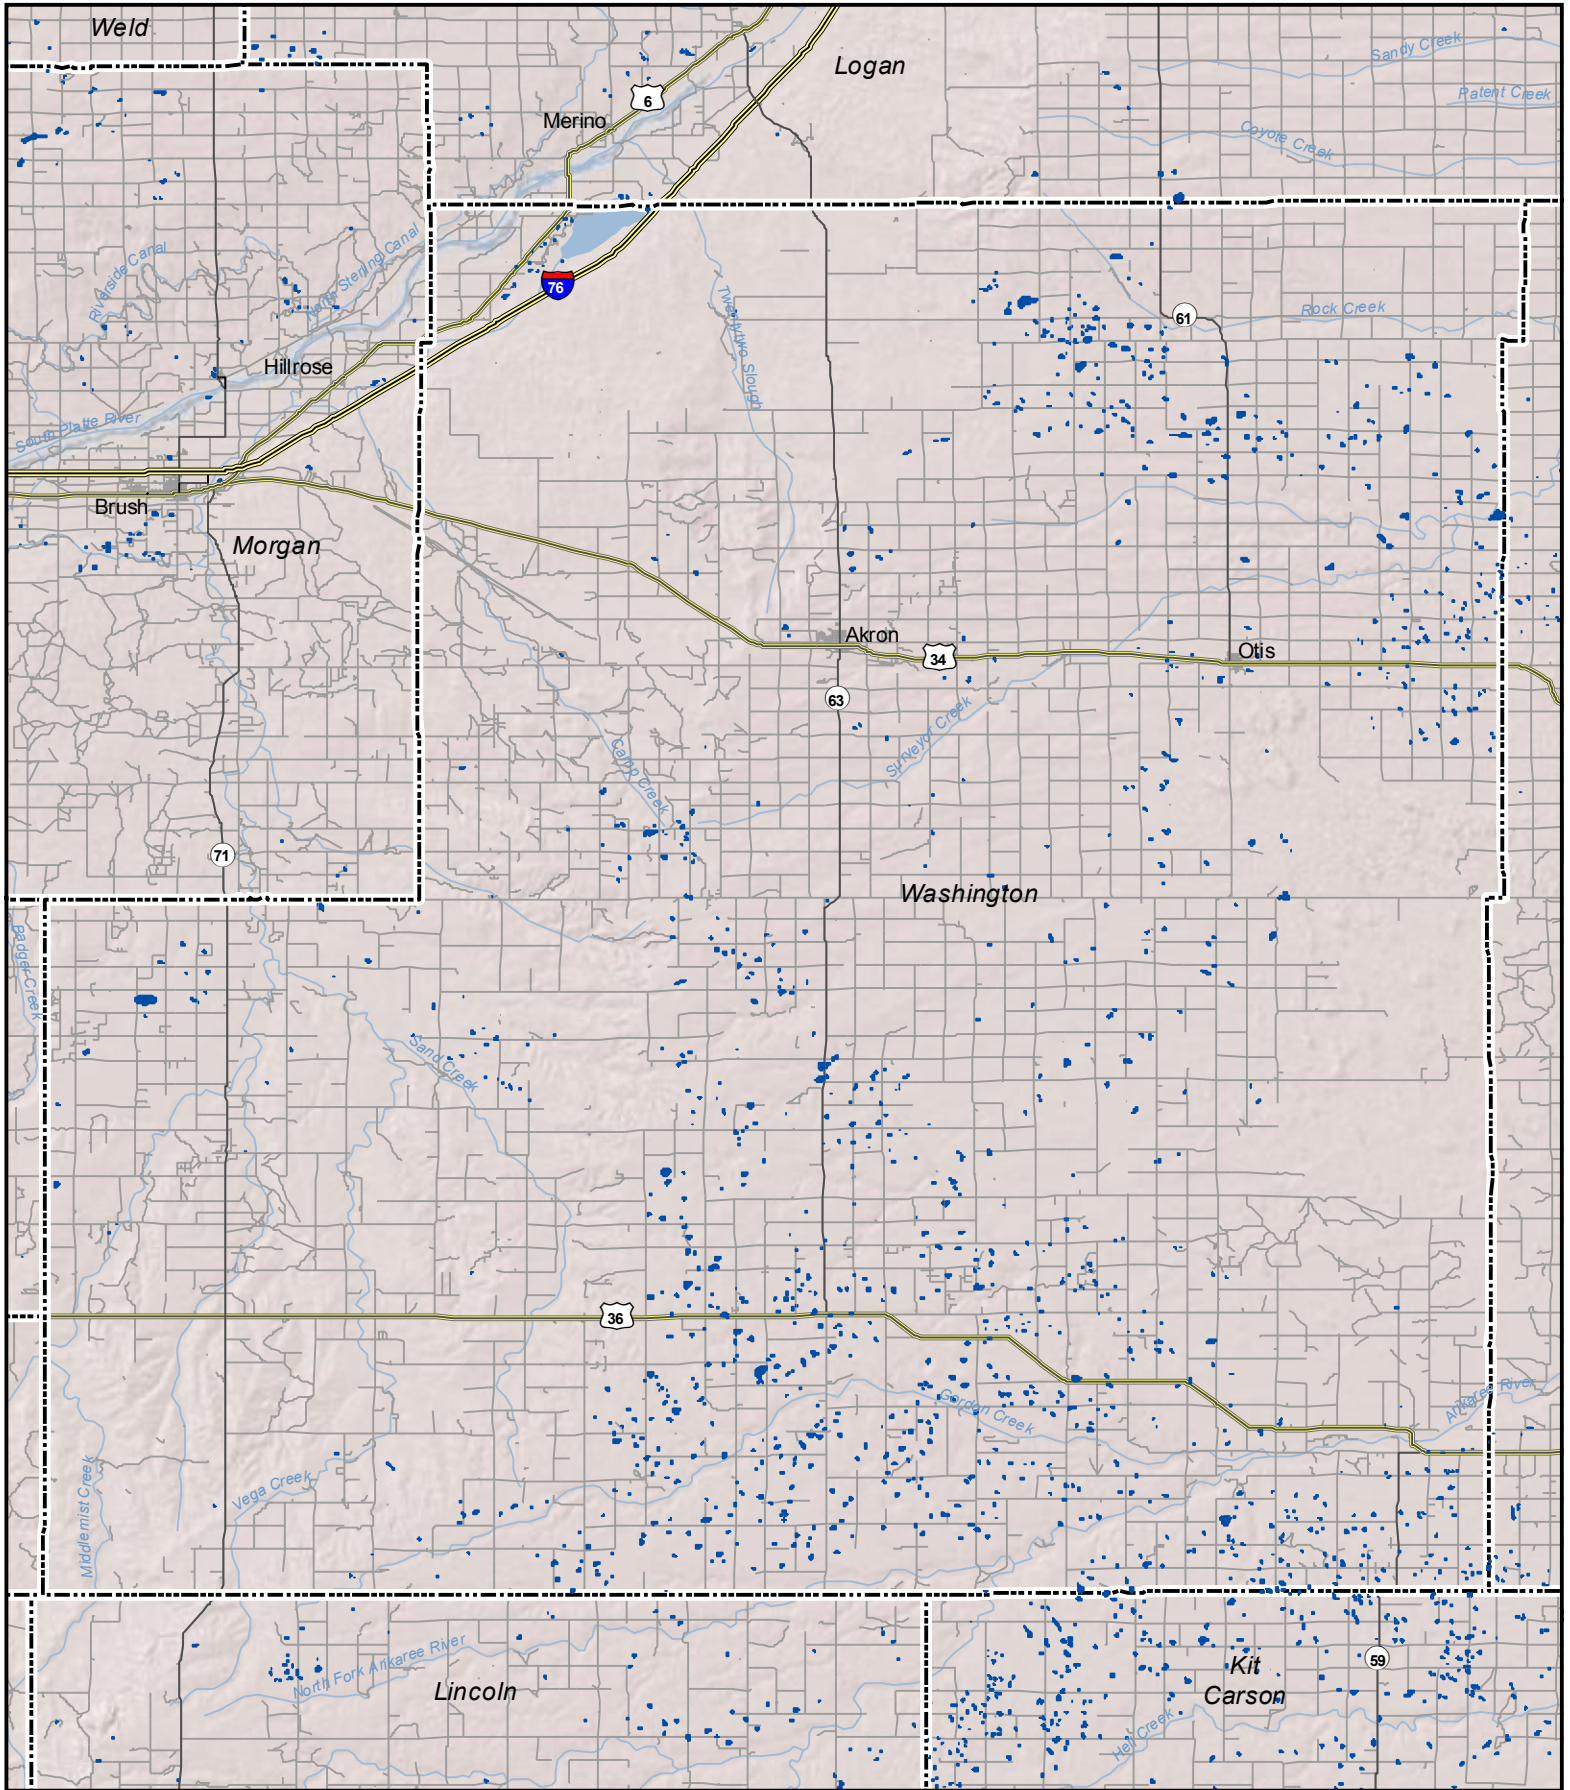

# Probable Playas in Washington County, Colorado

**Legend**  Playa  Other Water Body  Roads

  Miles