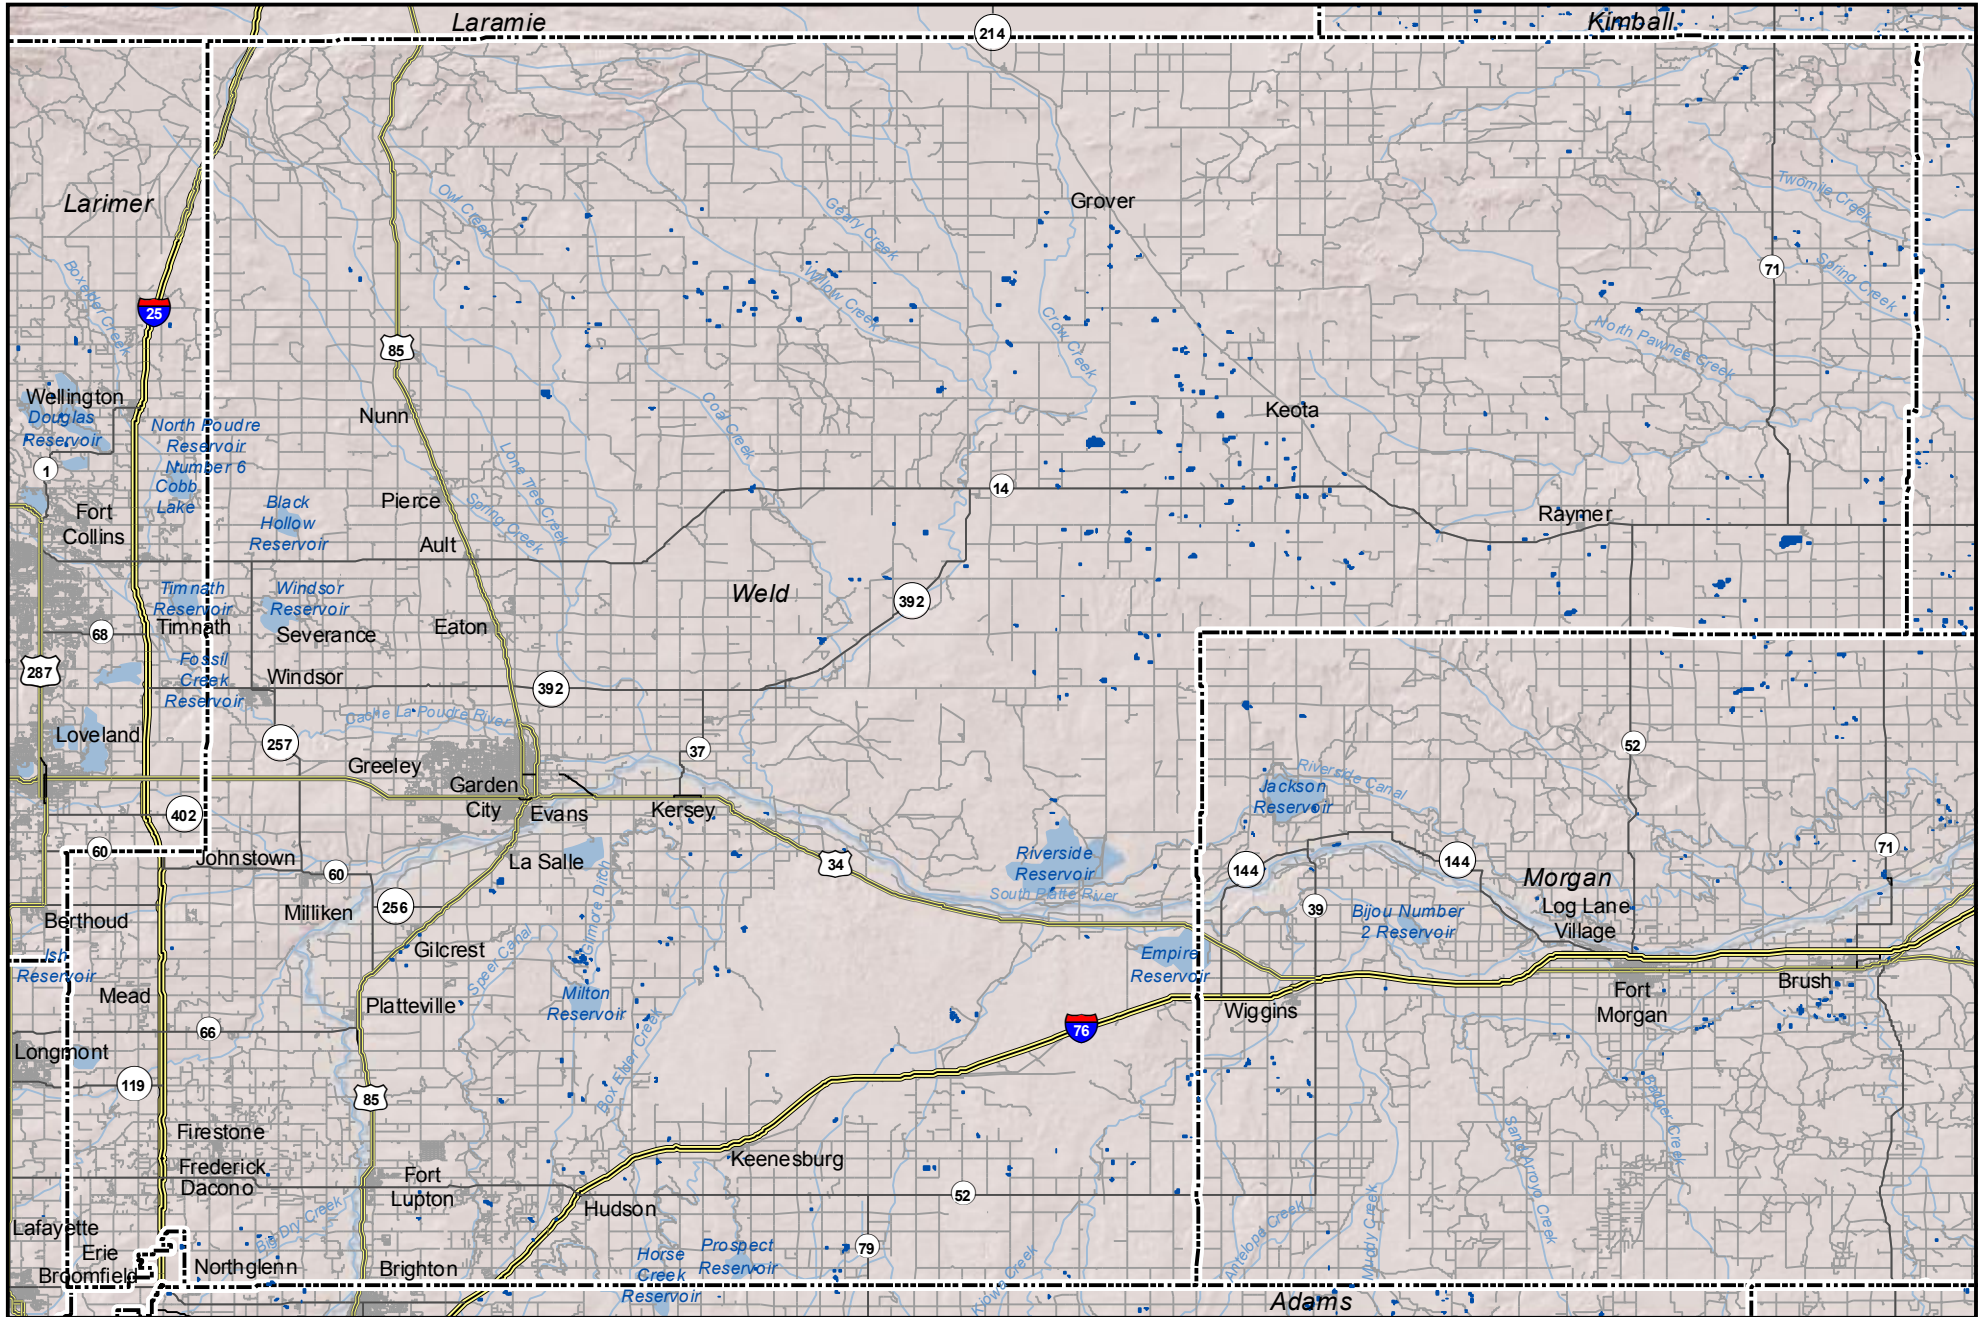

Probable Playas in Weld County, Colorado

Legend

-  Playa
-  Other Water Body
-  Roads