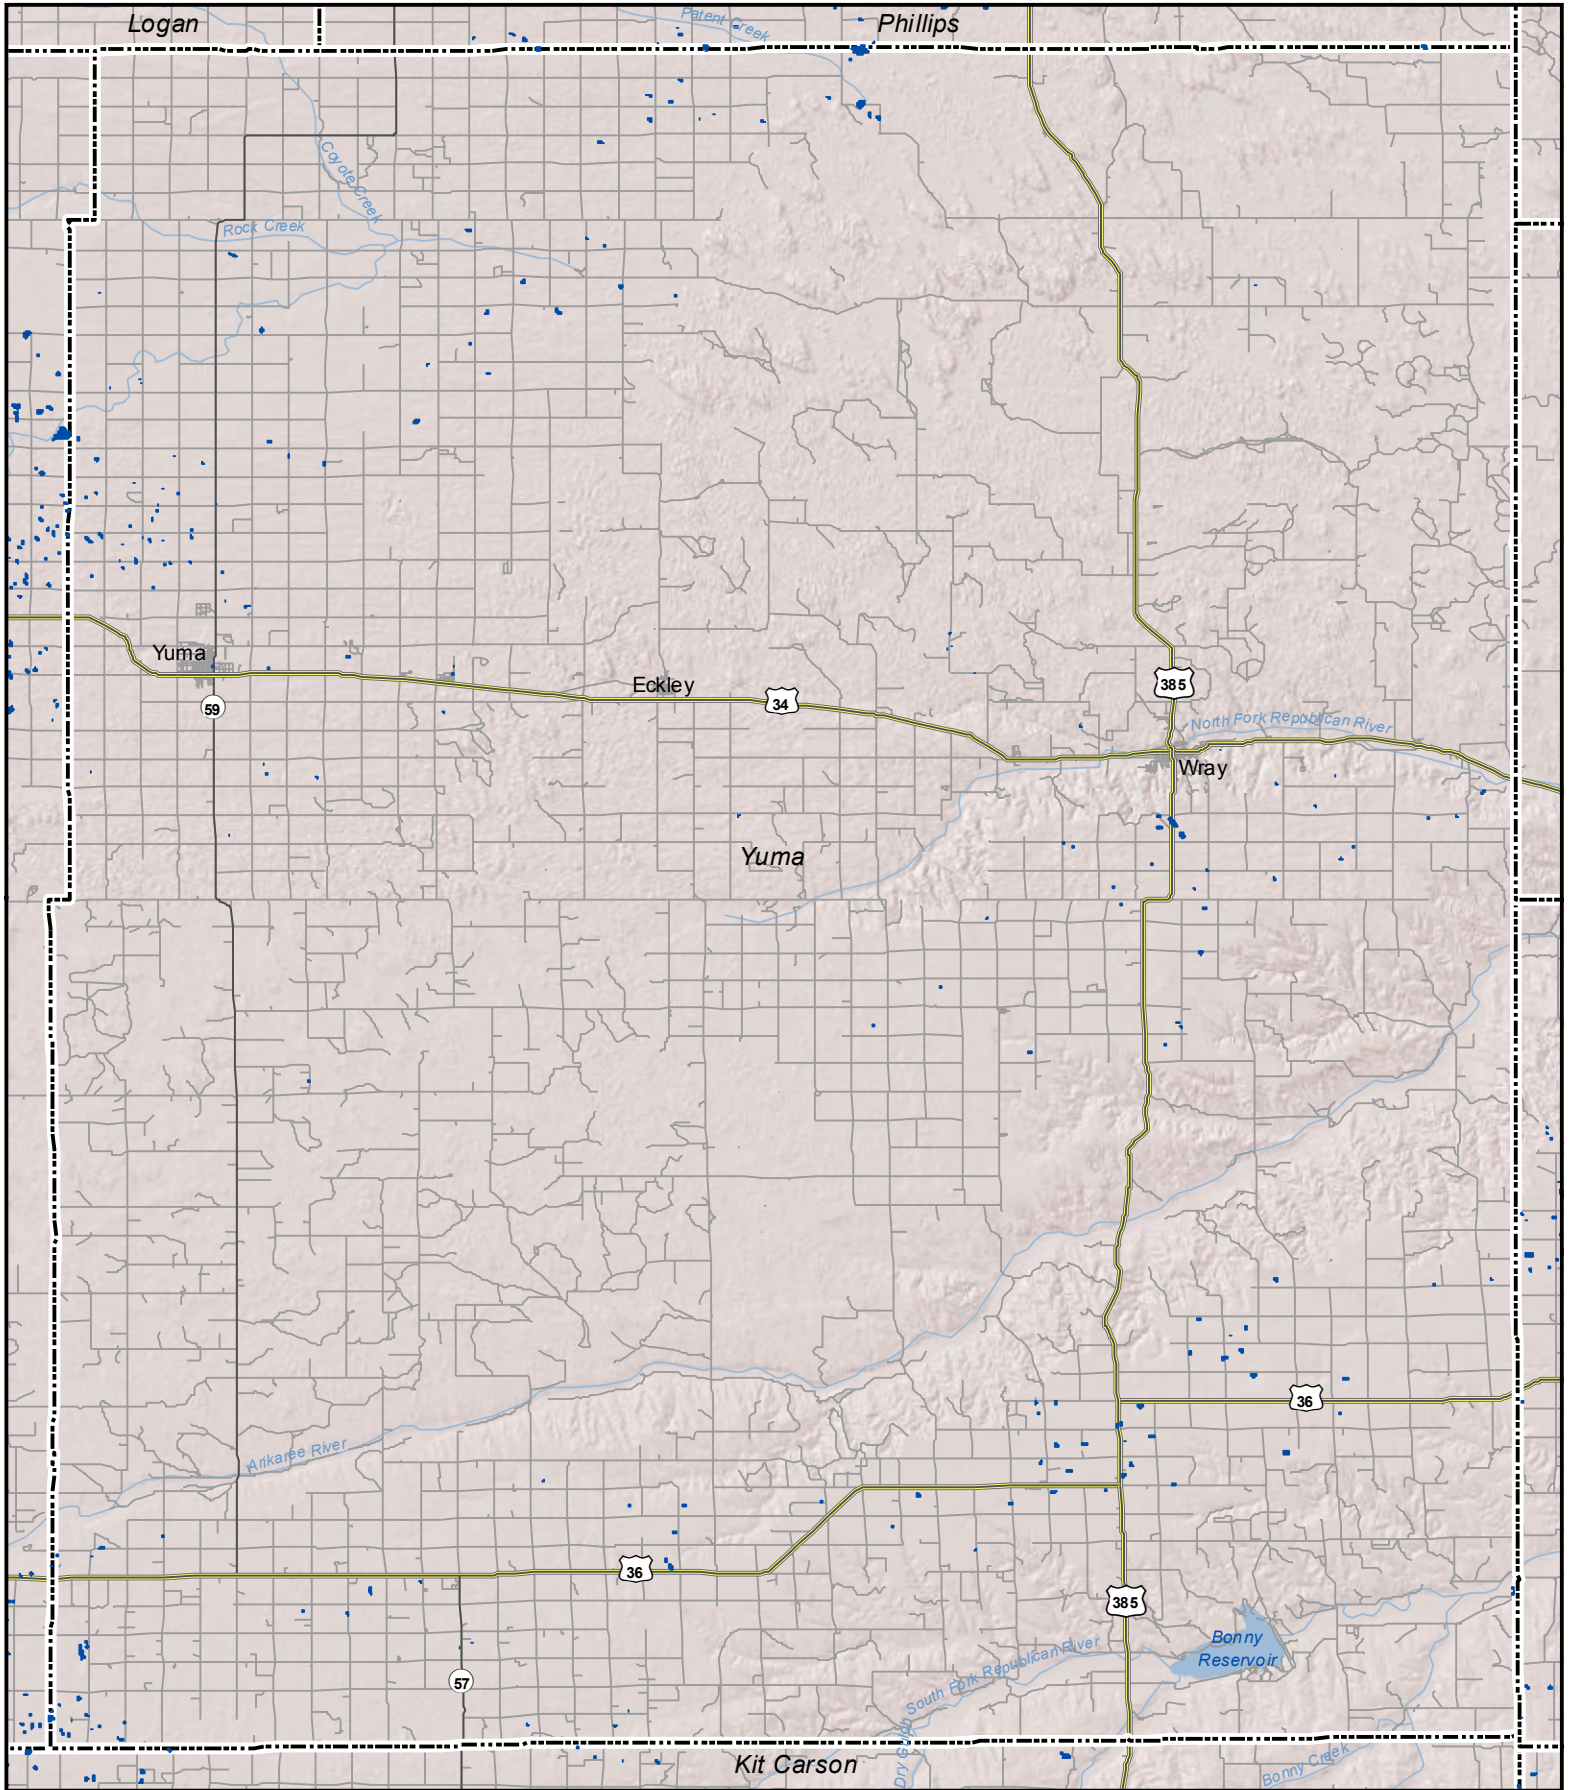

# Probable Playas in Yuma County, Colorado

**Legend**  Playa  Other Water Body  Roads