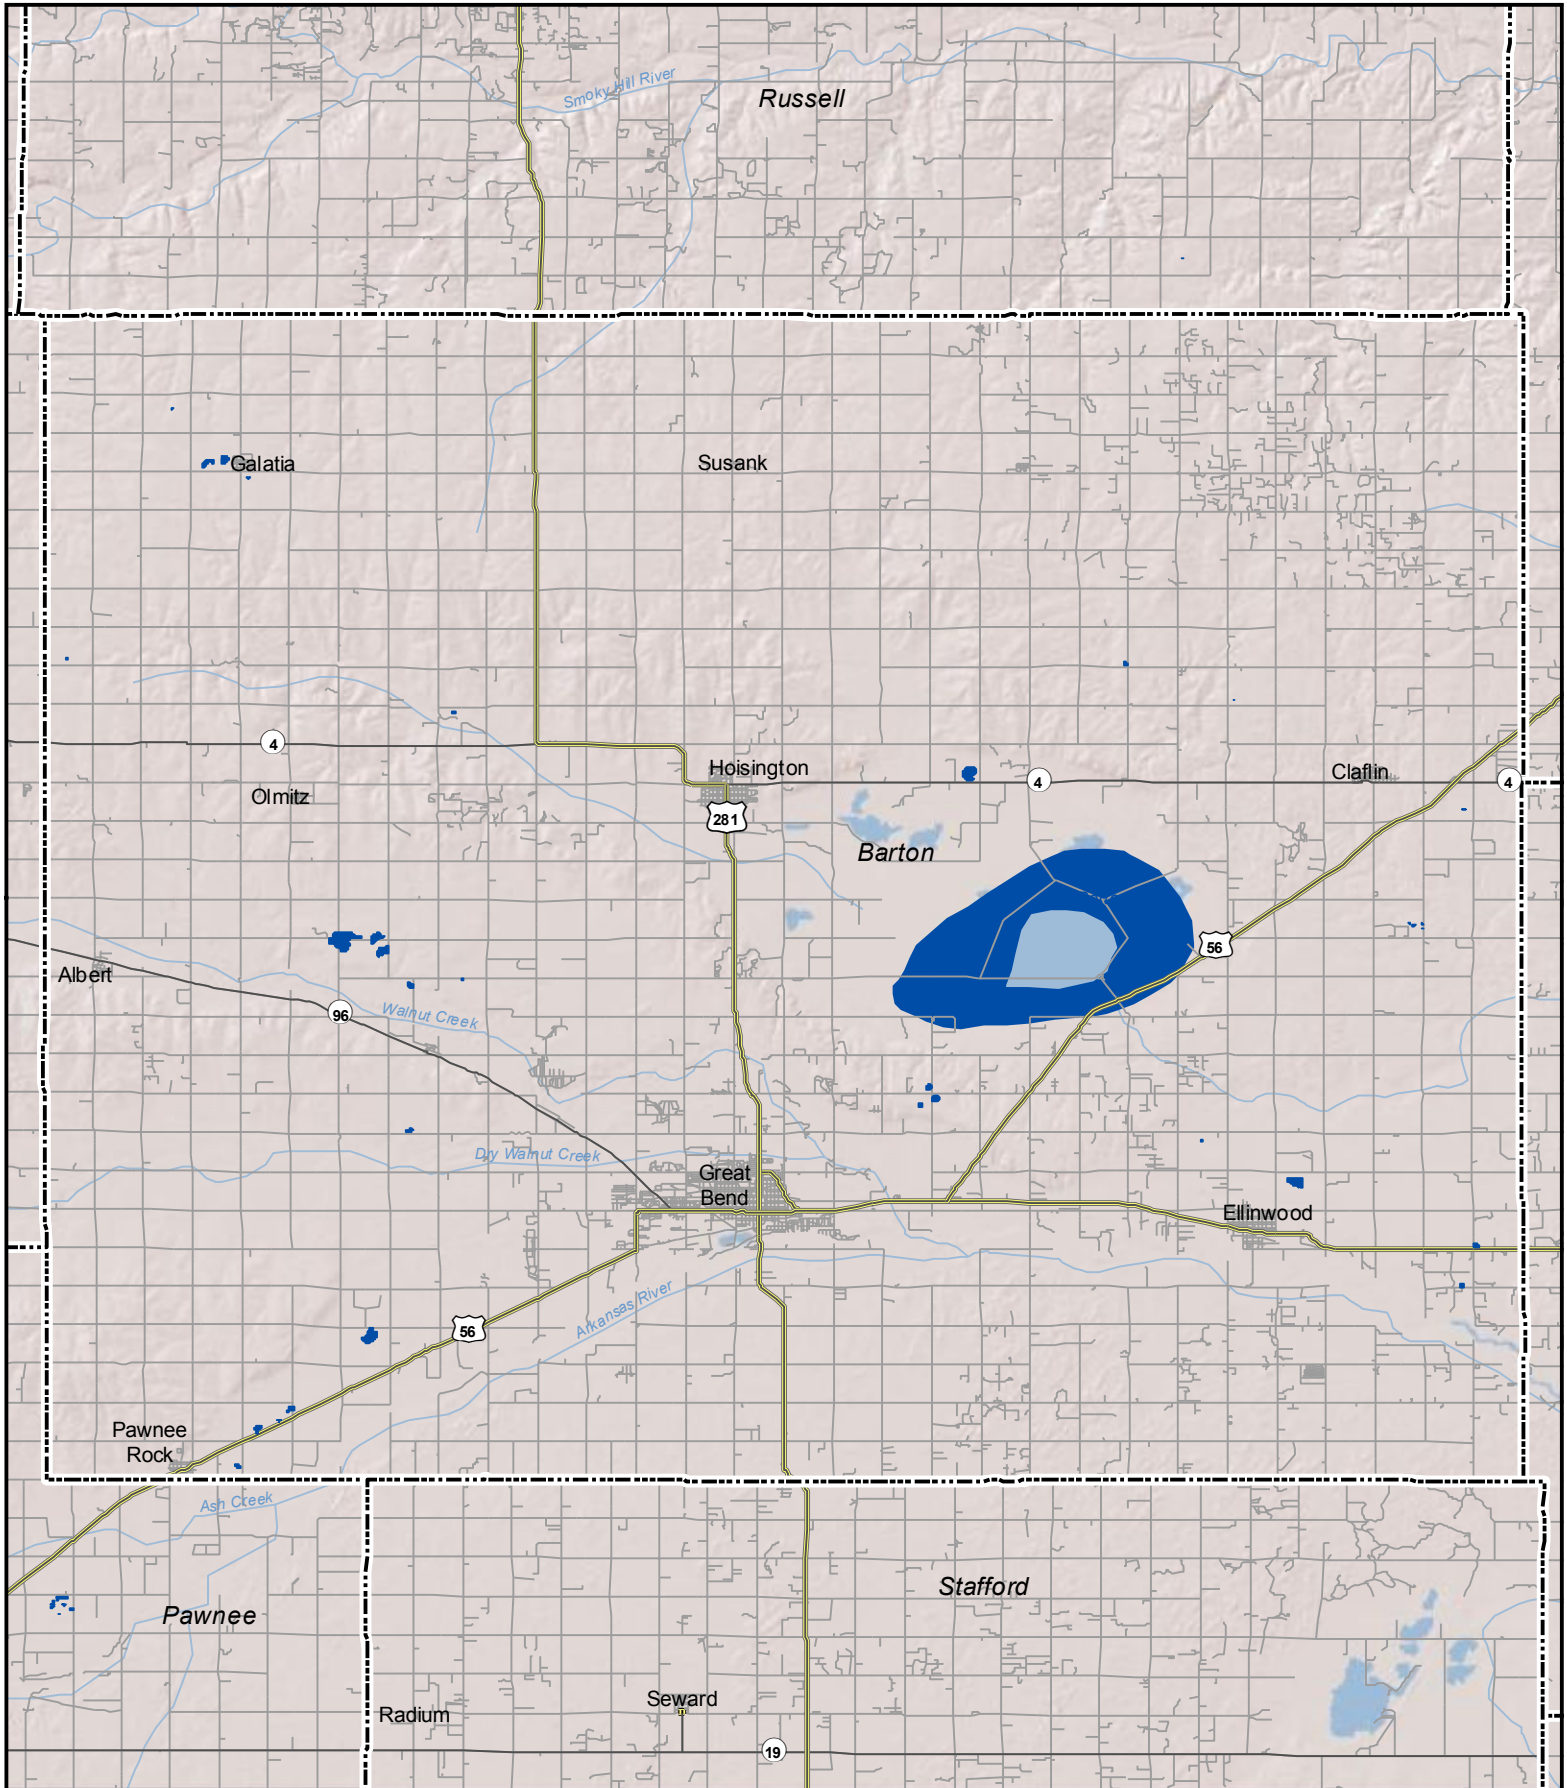

Probable Playas in Barton County, Kansas

Legend  Playa  Other Water Body  Roads