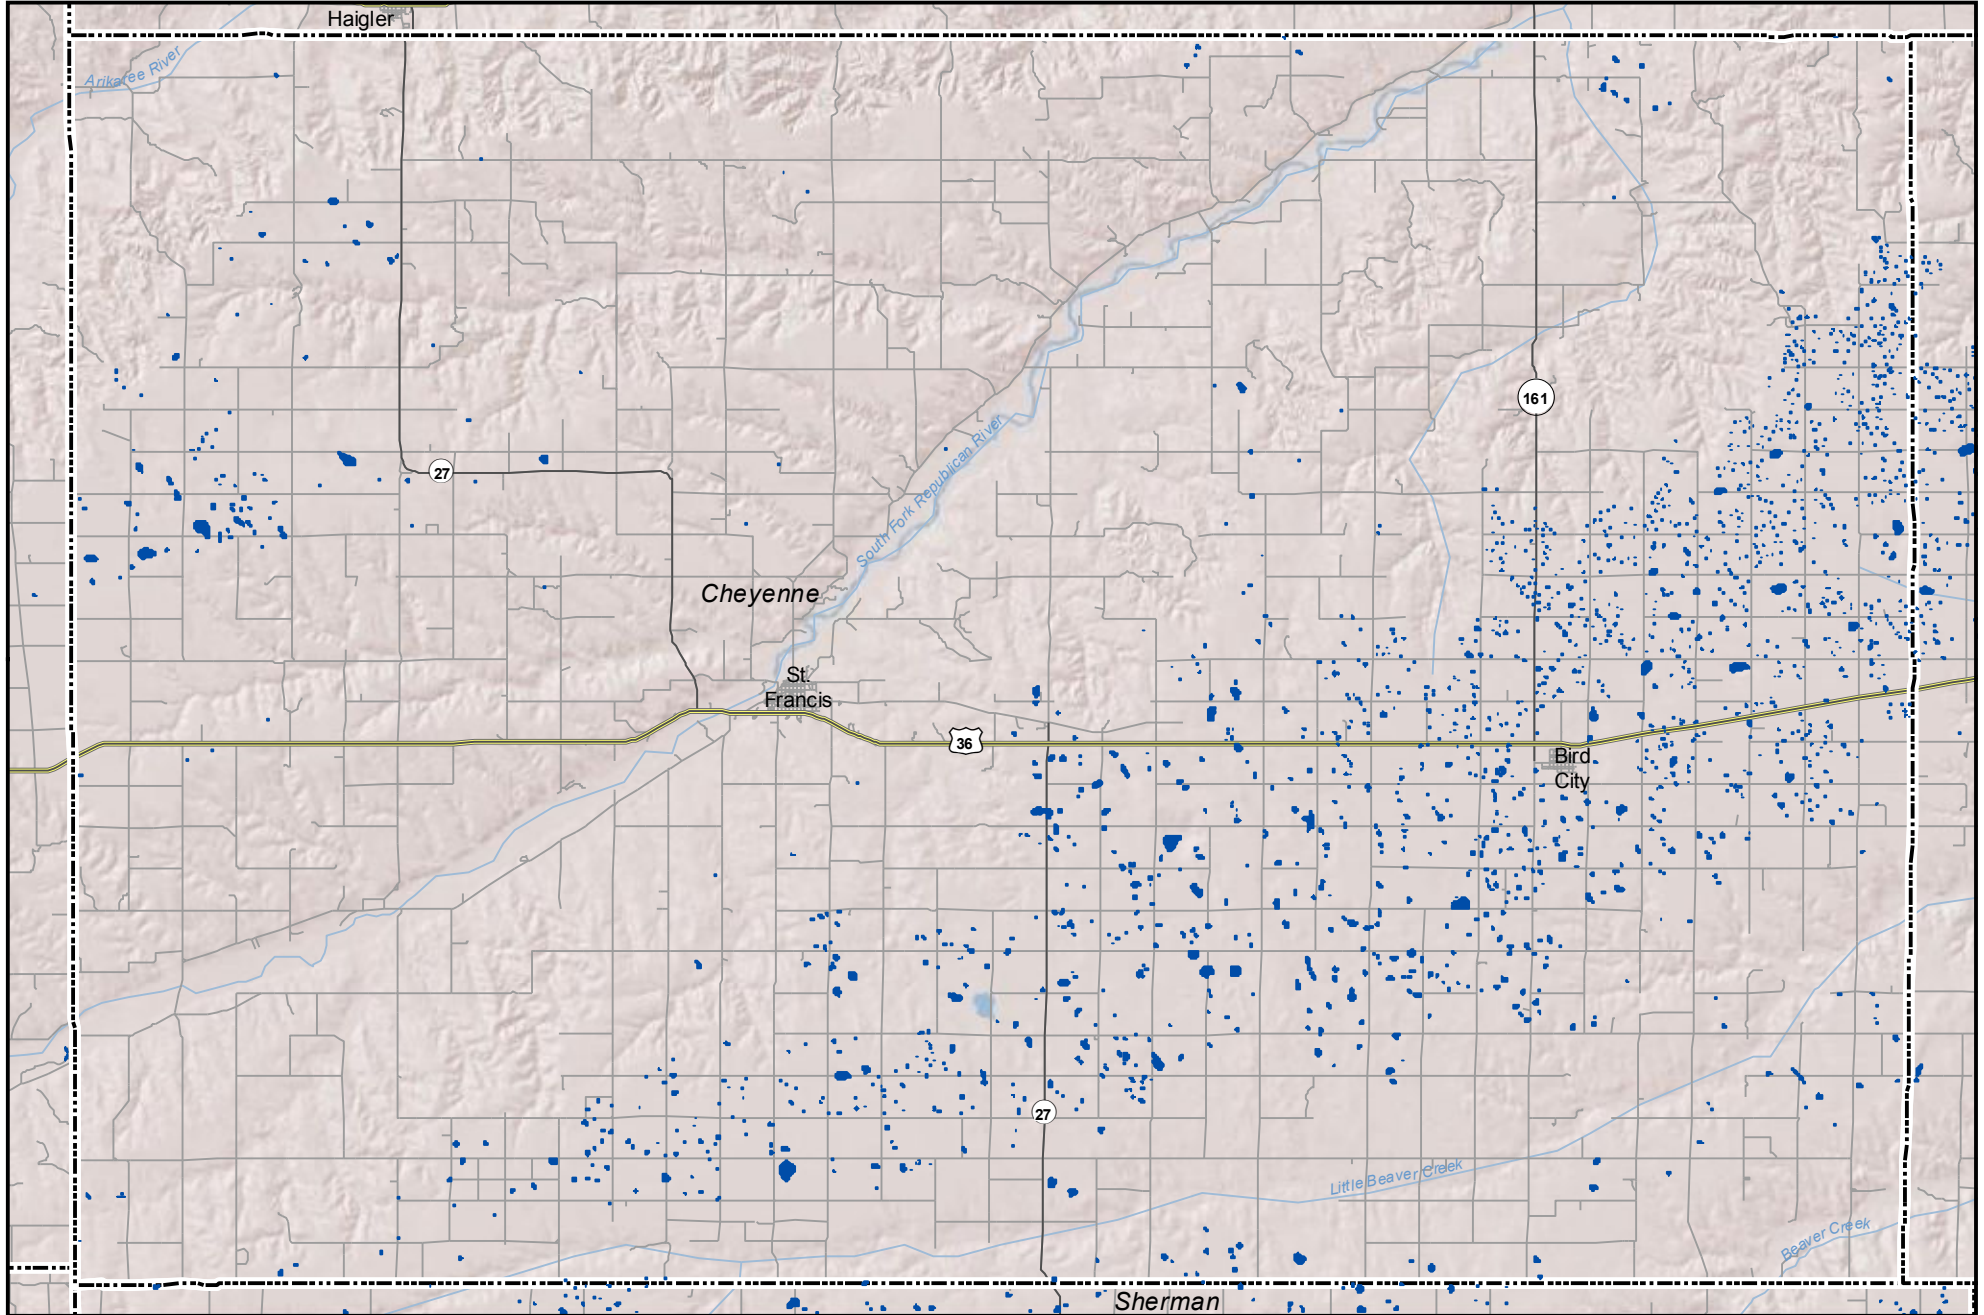

Probable Playas in Cheyenne County, Kansas

Legend

Playa

Other Water Body

Roads

Miles