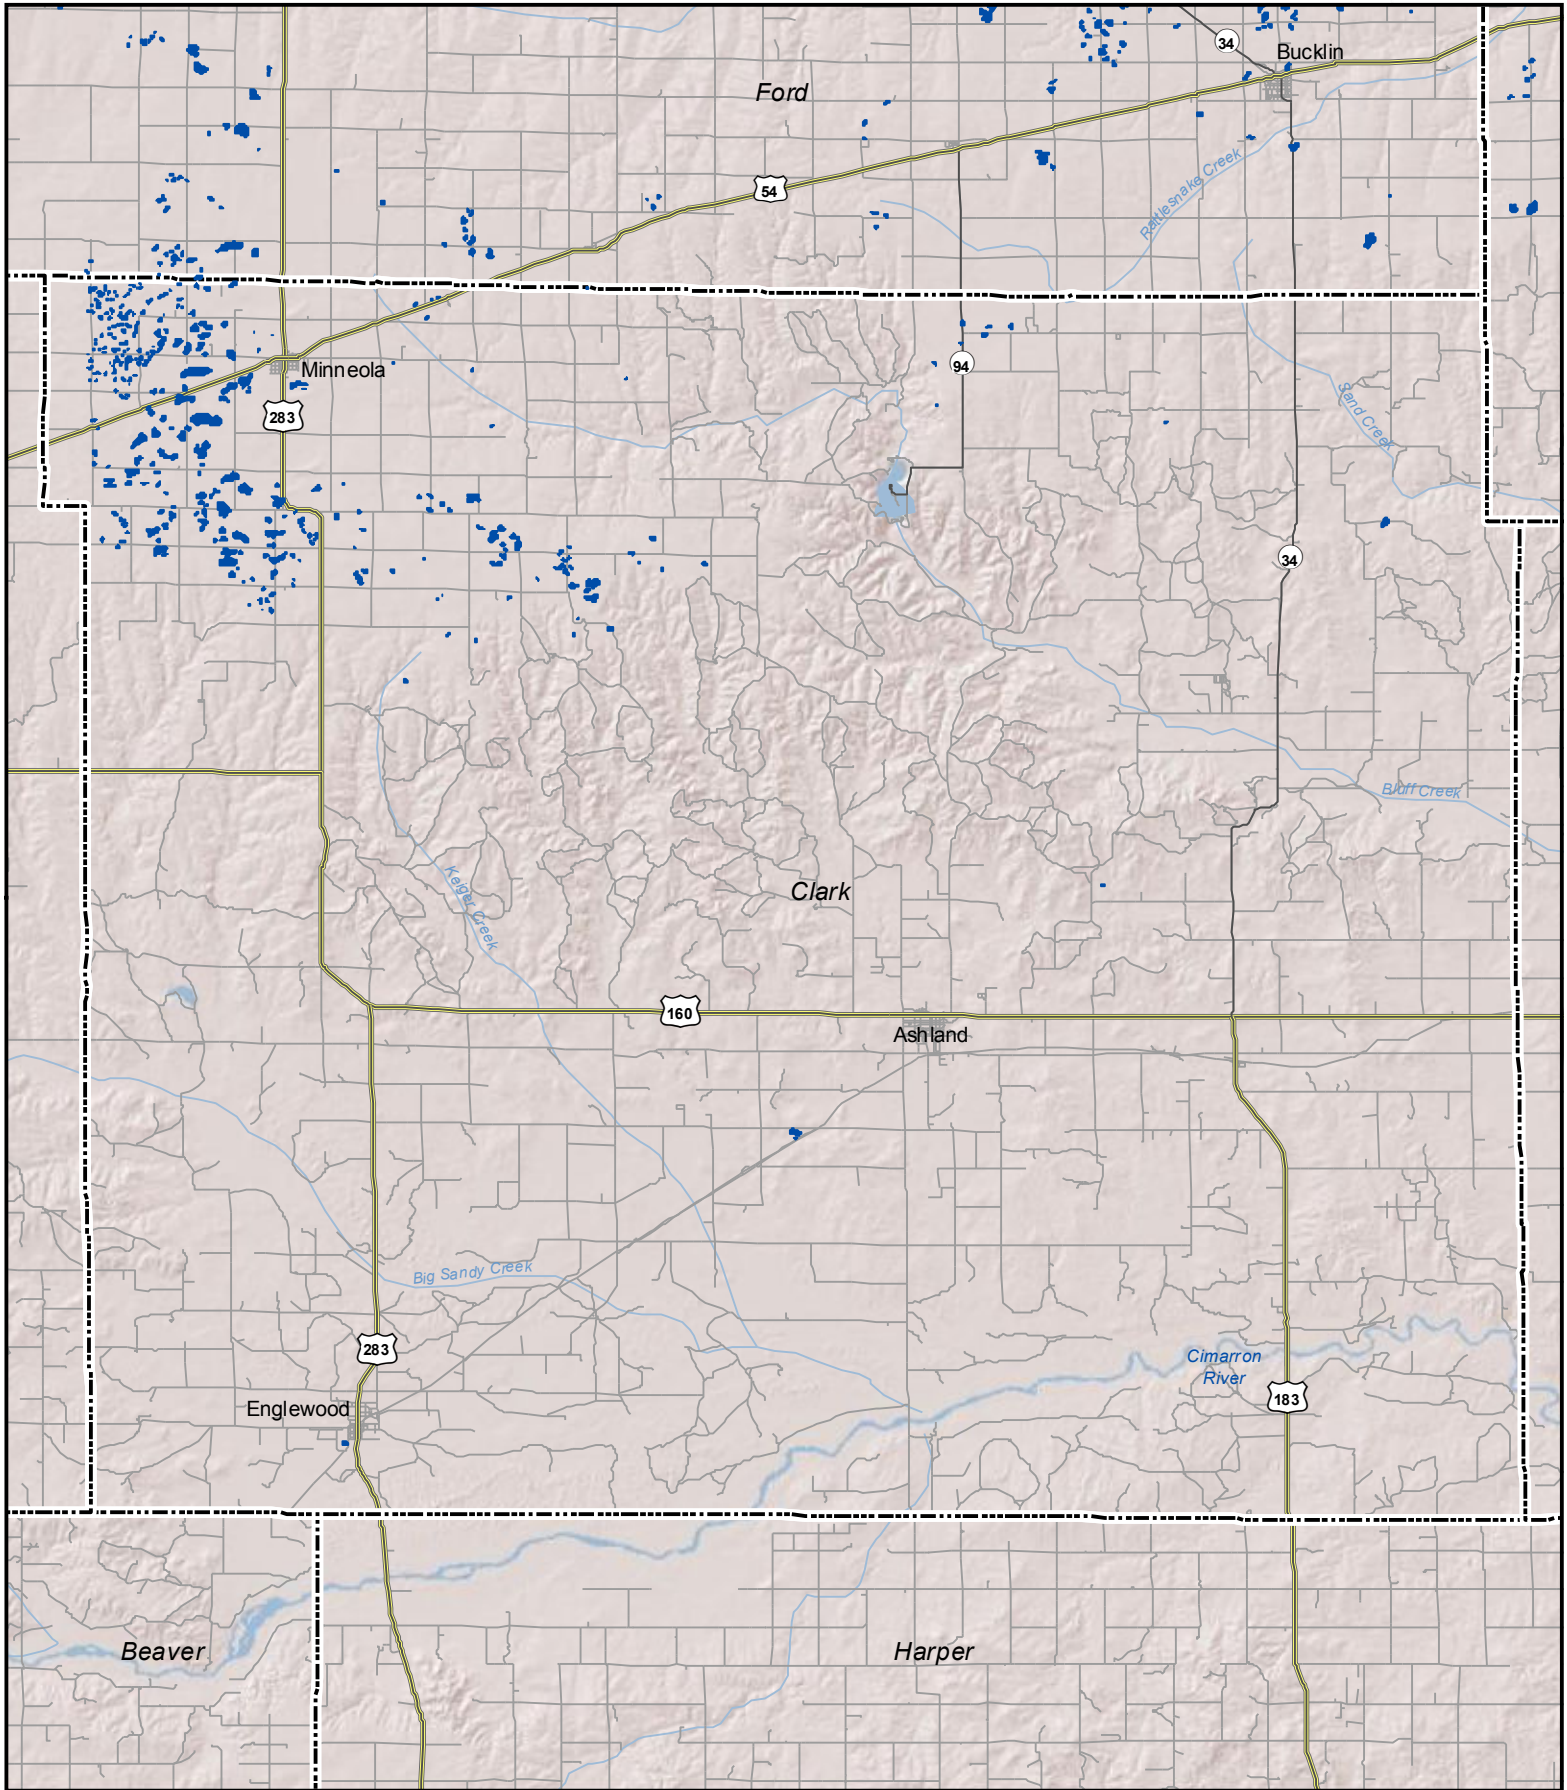

Probable Playas in Clark County, Kansas

Legend  Playa  Other Water Body  Roads

  Miles