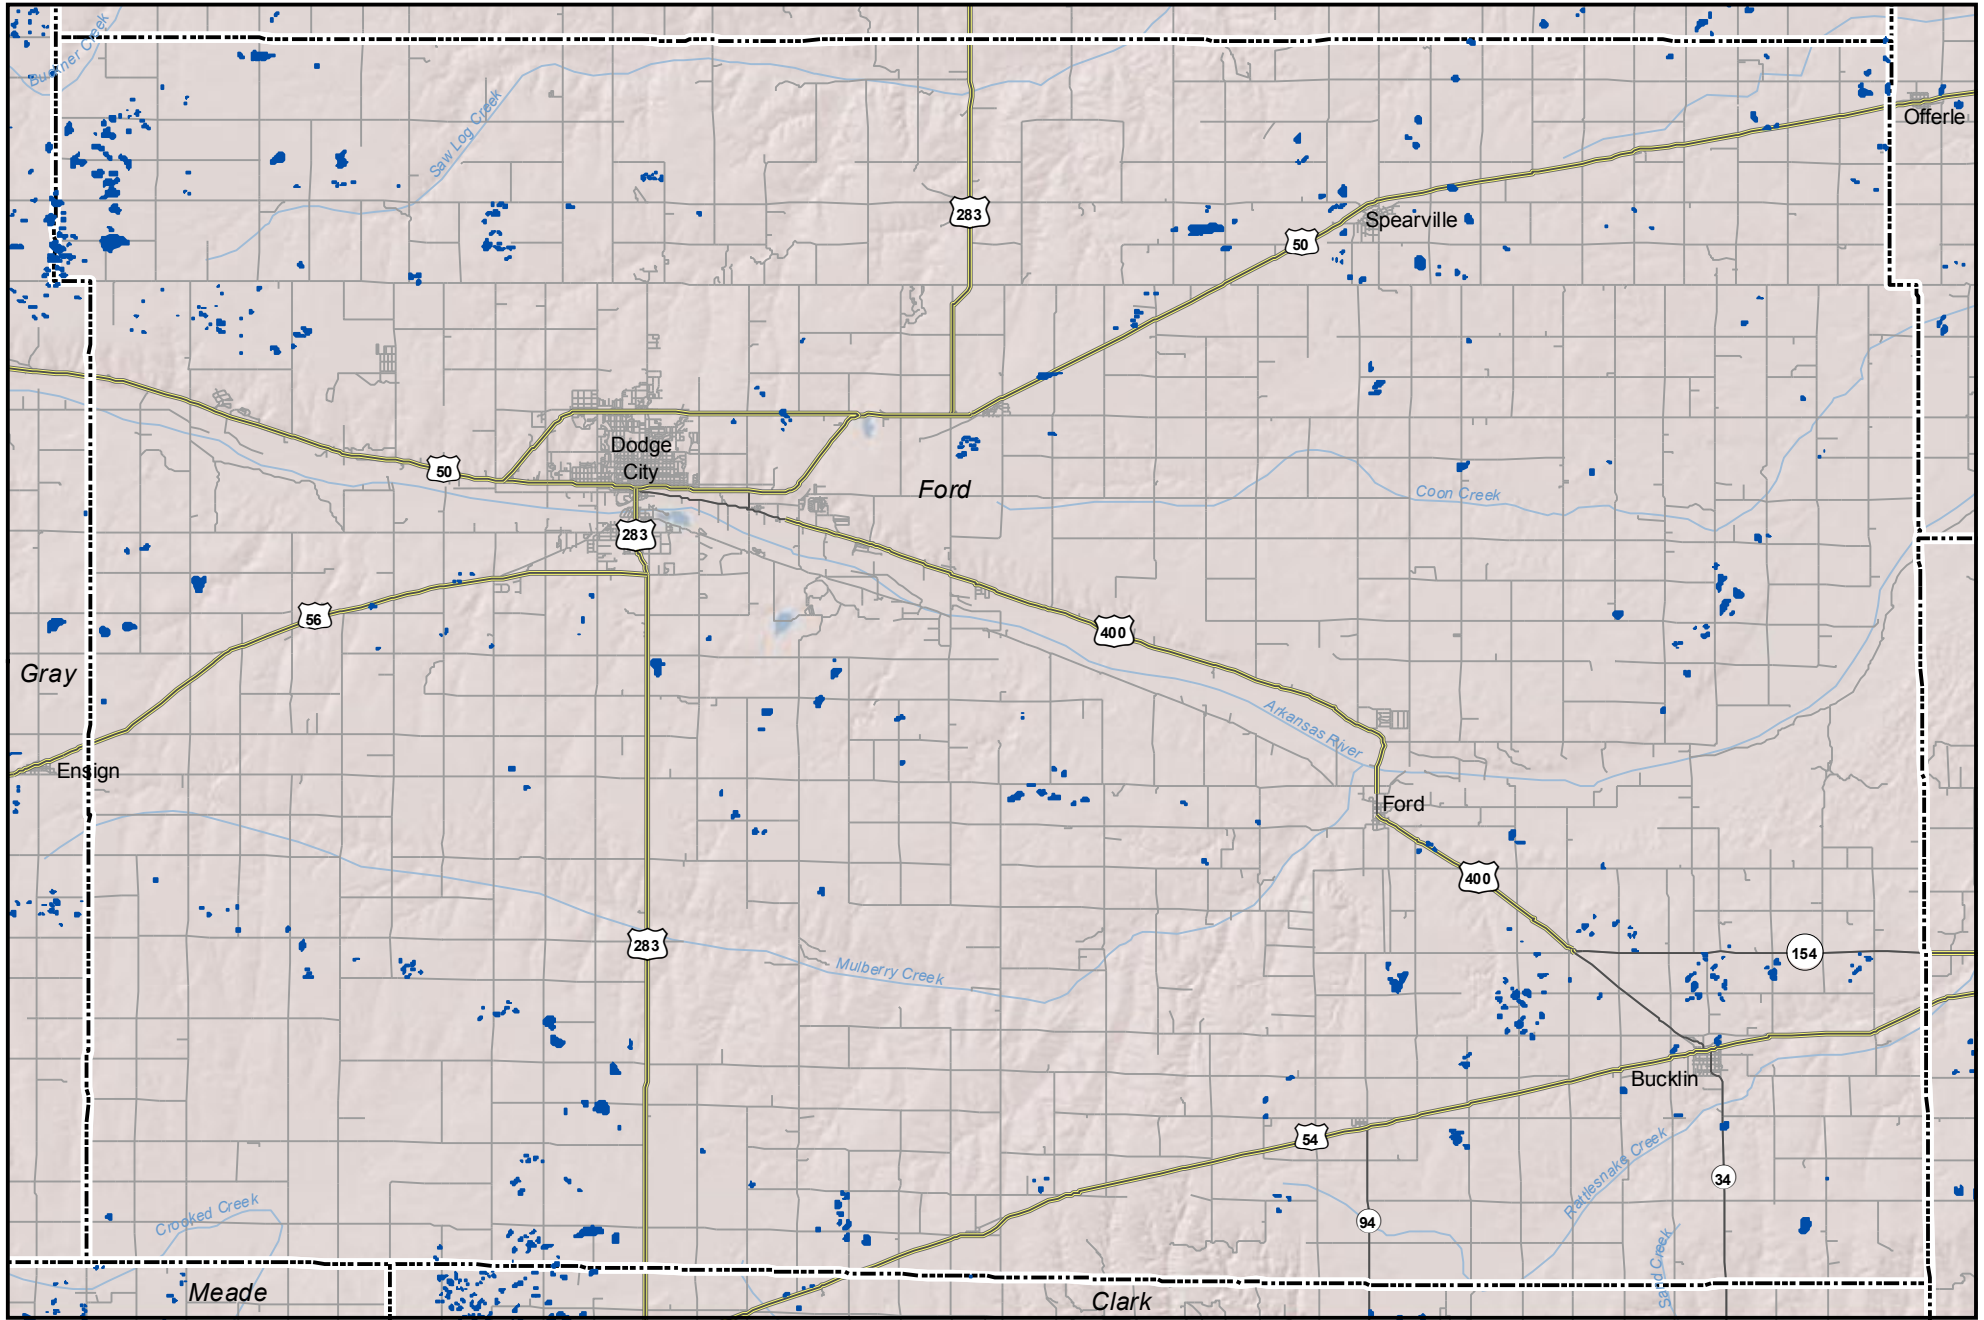

Probable Playas in Ford County, Kansas

Legend

-  Playa
-  Other Water Body
-  Roads