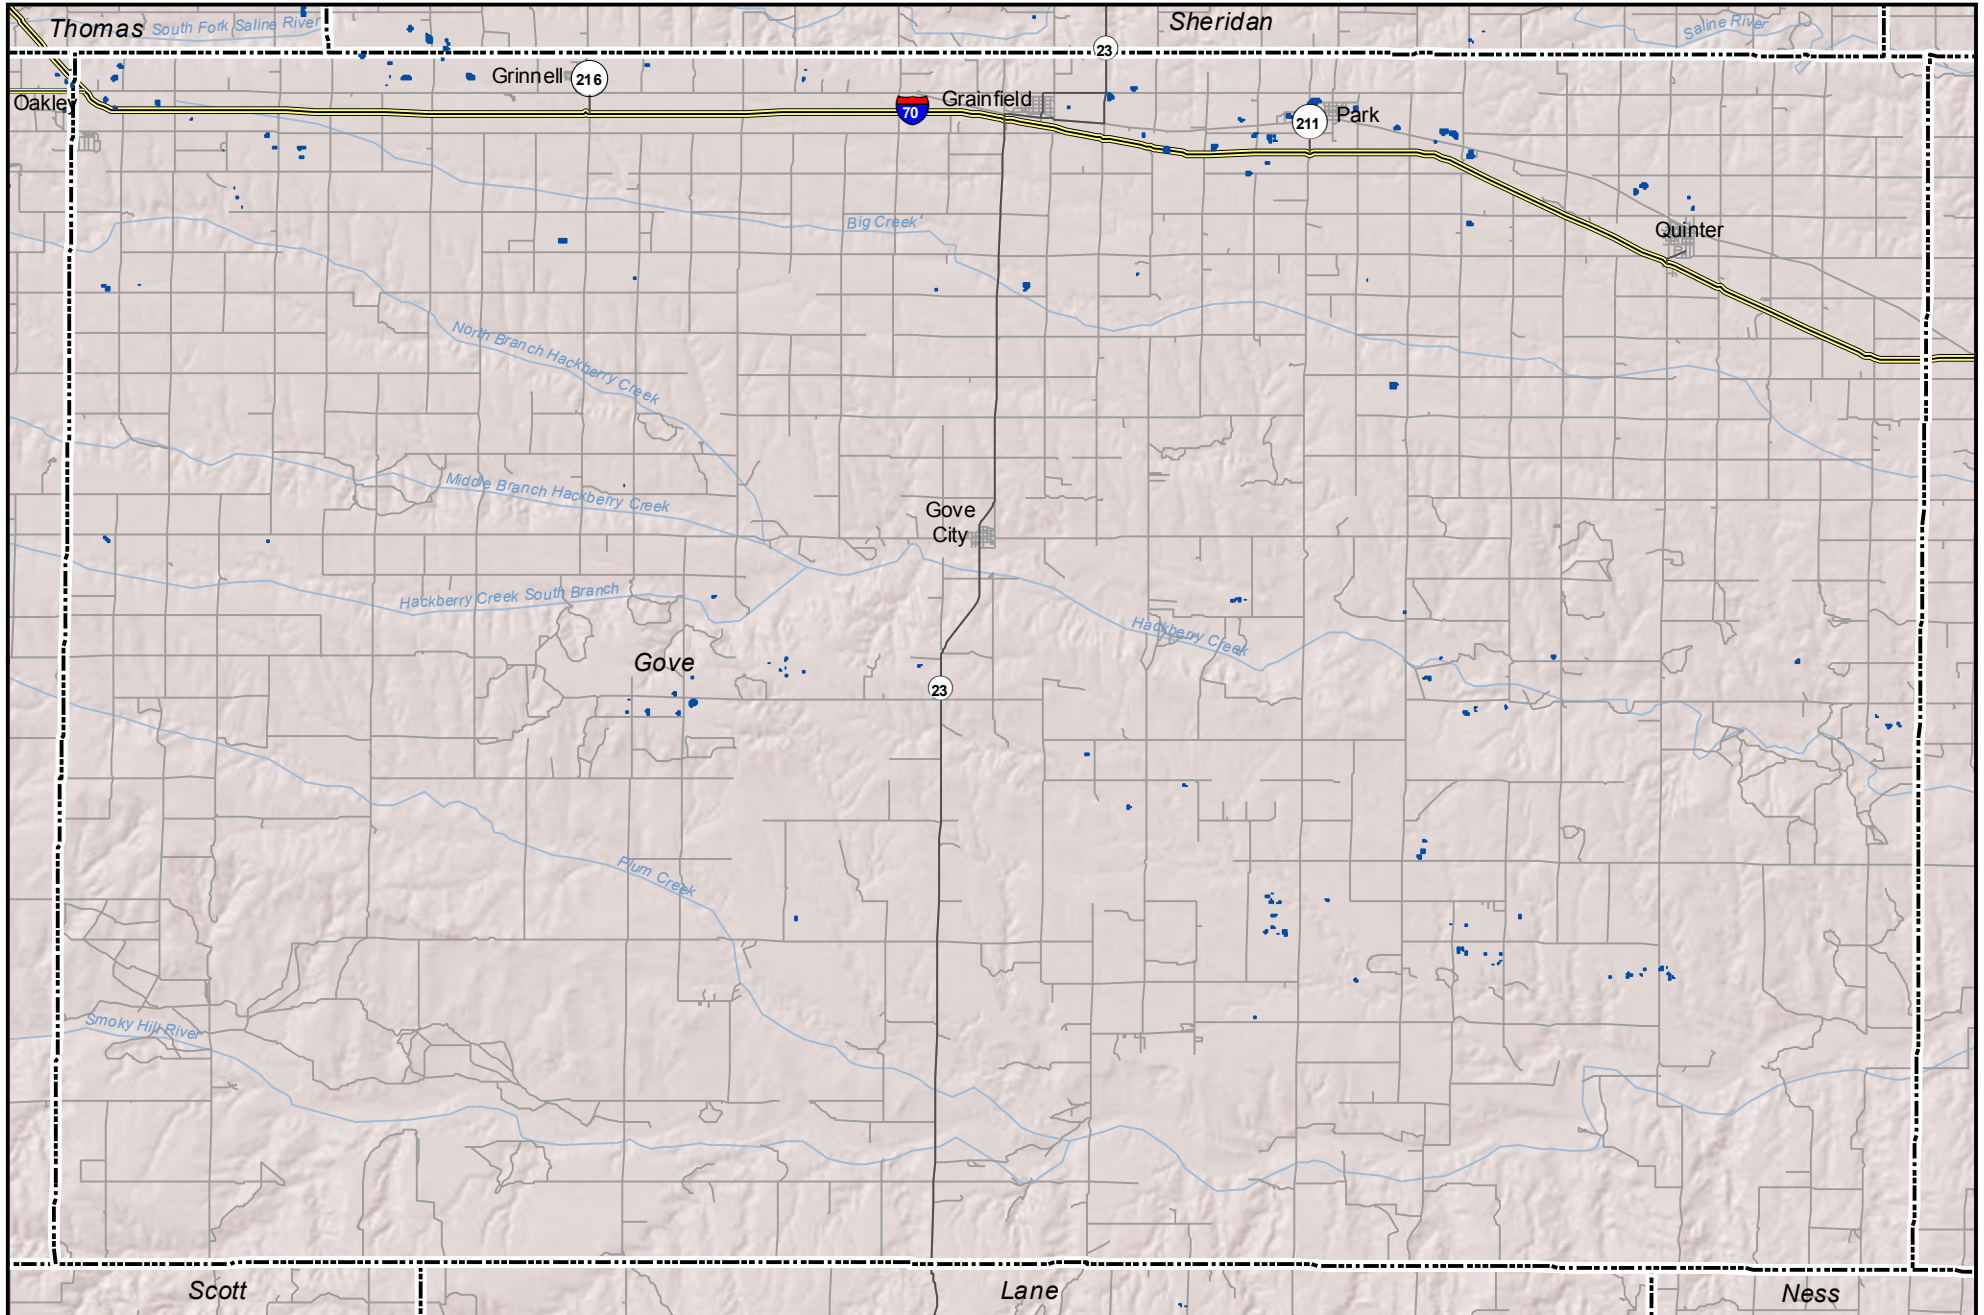

# Probable Playas in Gove County, Kansas

**Legend**

-  Playa
-  Other Water Body
-  Roads