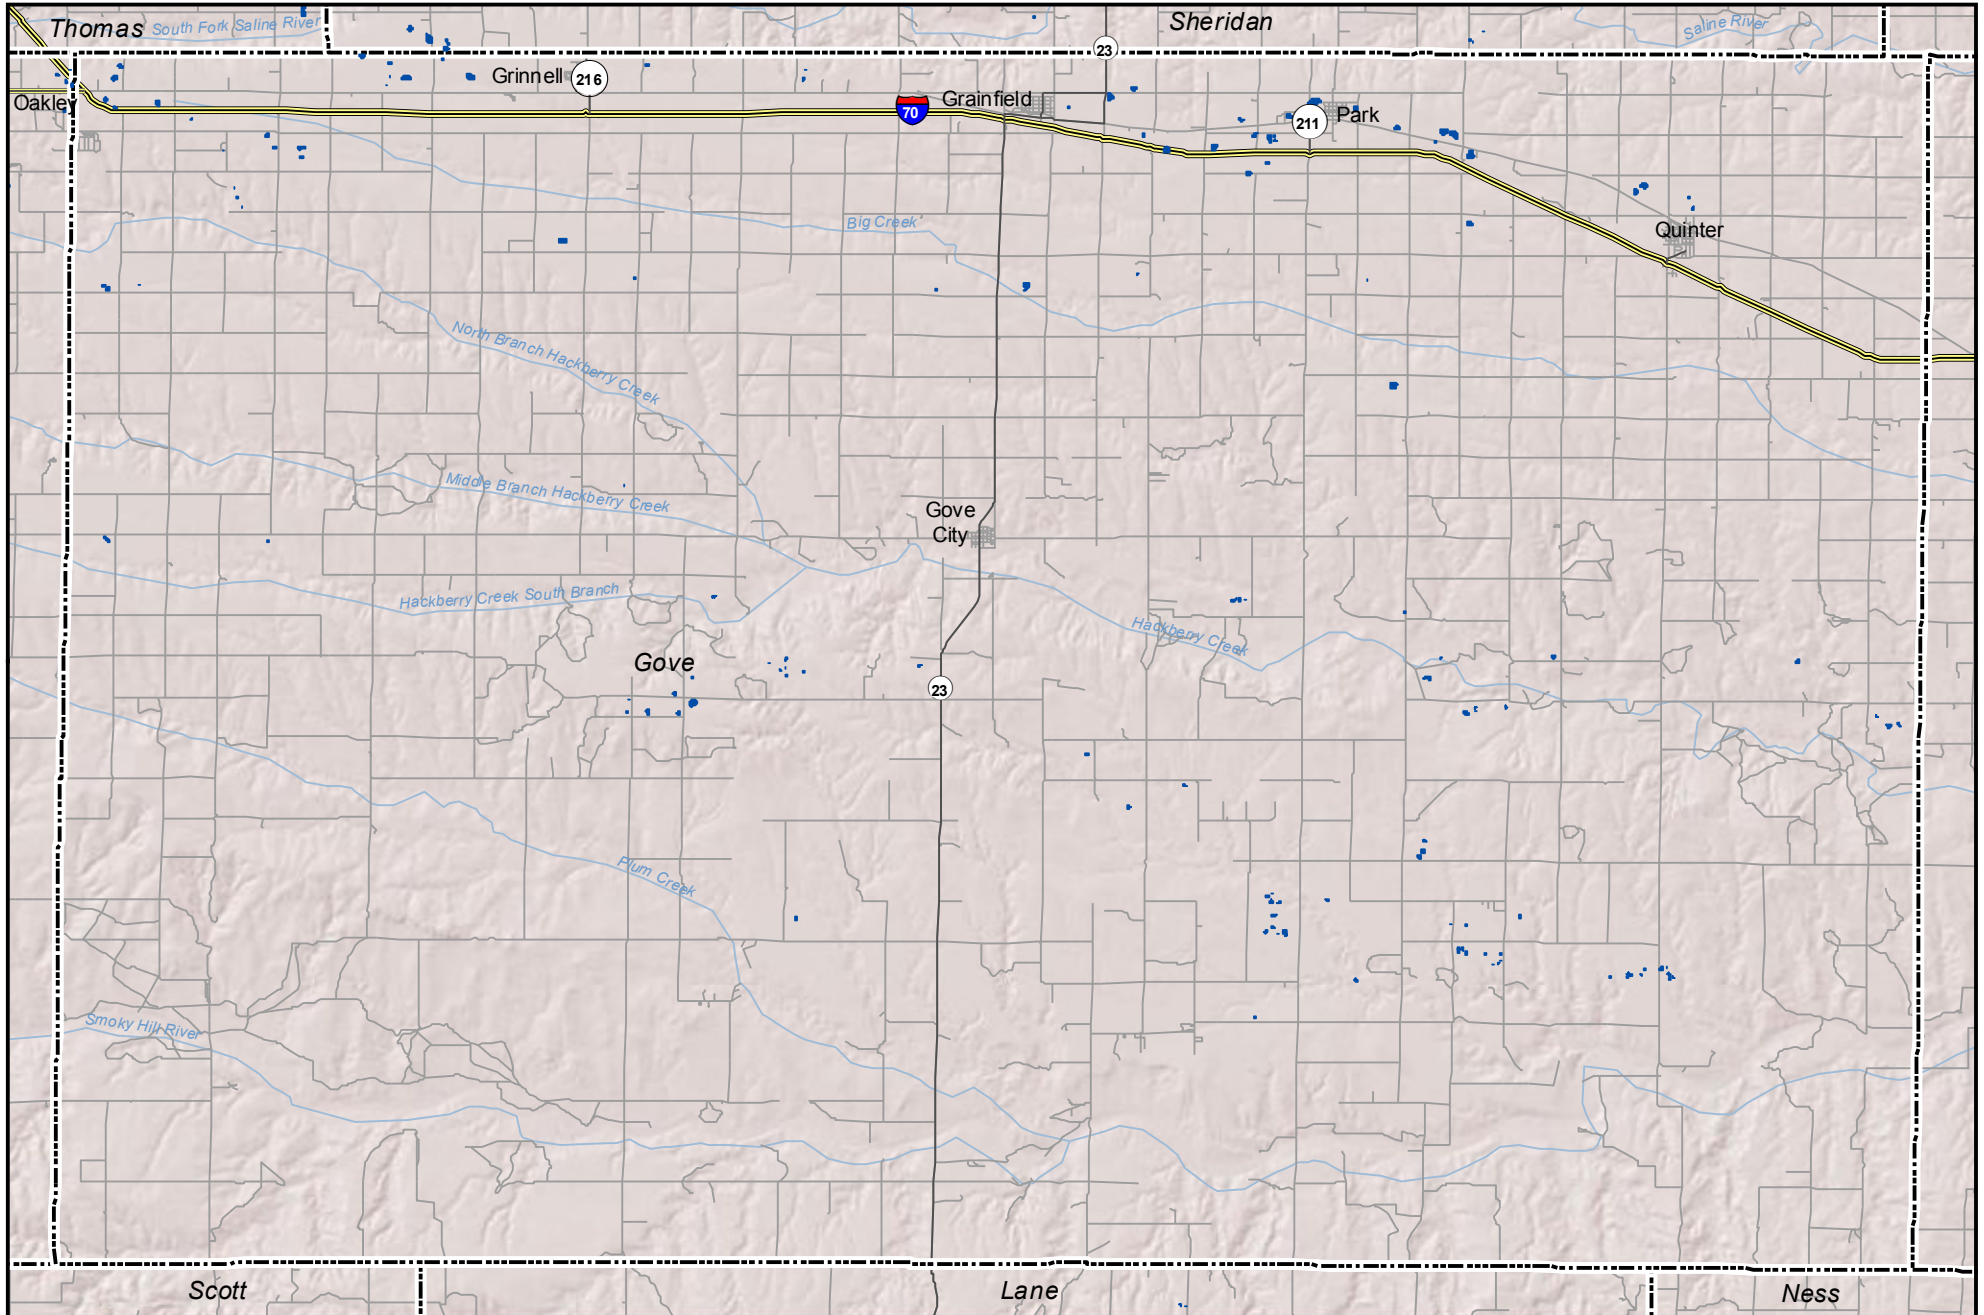

Probable Playas in Gove County, Kansas

Legend

-  Playa
-  Other Water Body
-  Roads