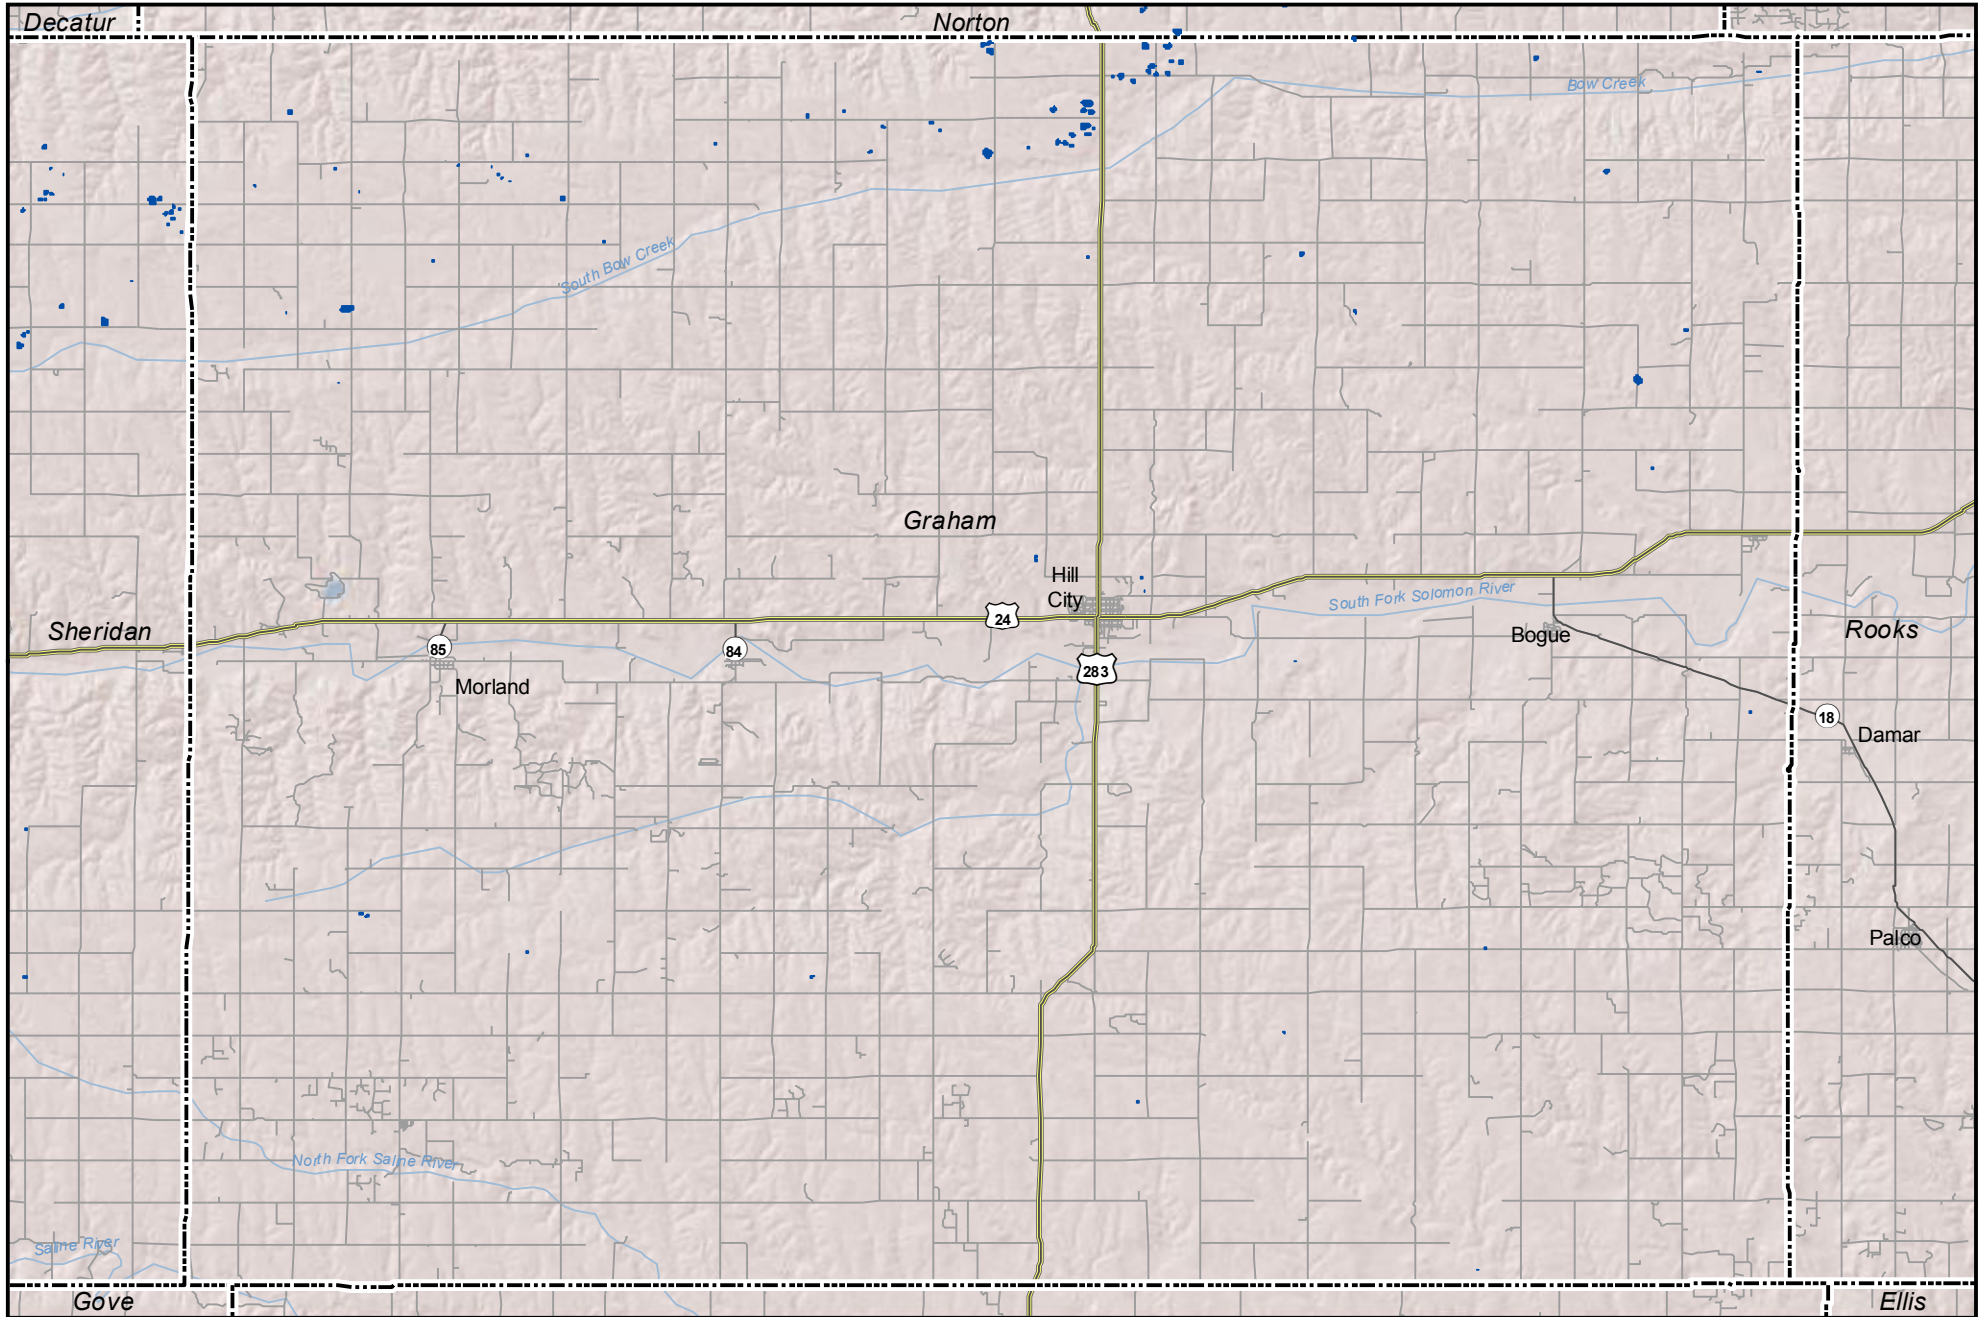

# Probable Playas in Graham County, Kansas

## Legend

-  Playa
-  Other Water Body
-  Roads

0 2.5 5 Miles