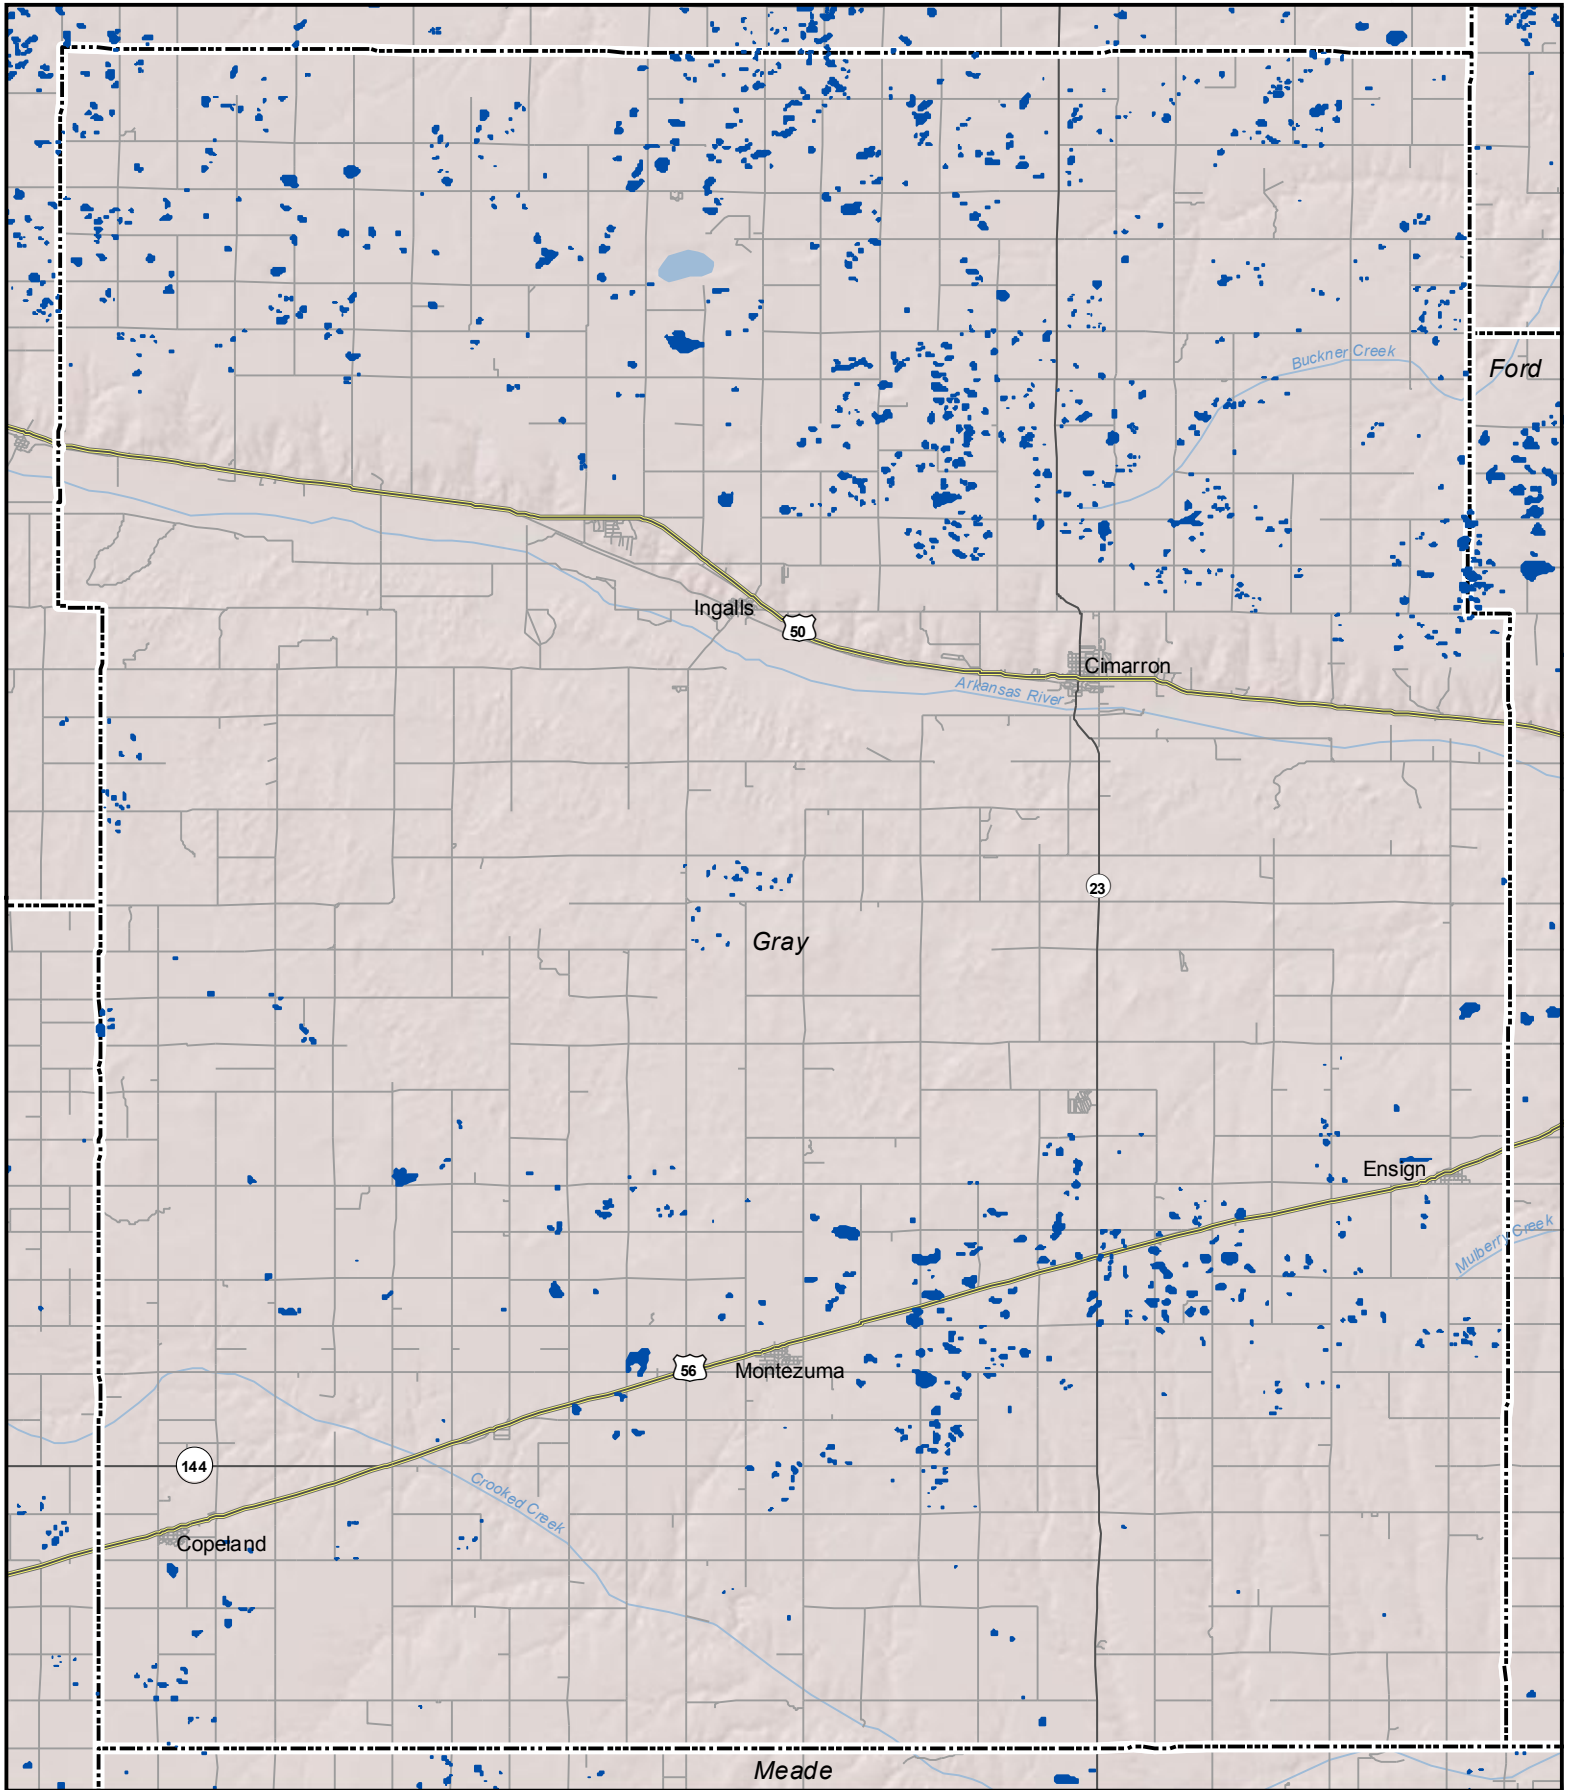

Probable Playas in Gray County, Kansas

Legend  Playa  Other Water Body  Roads

0 3 6 Miles