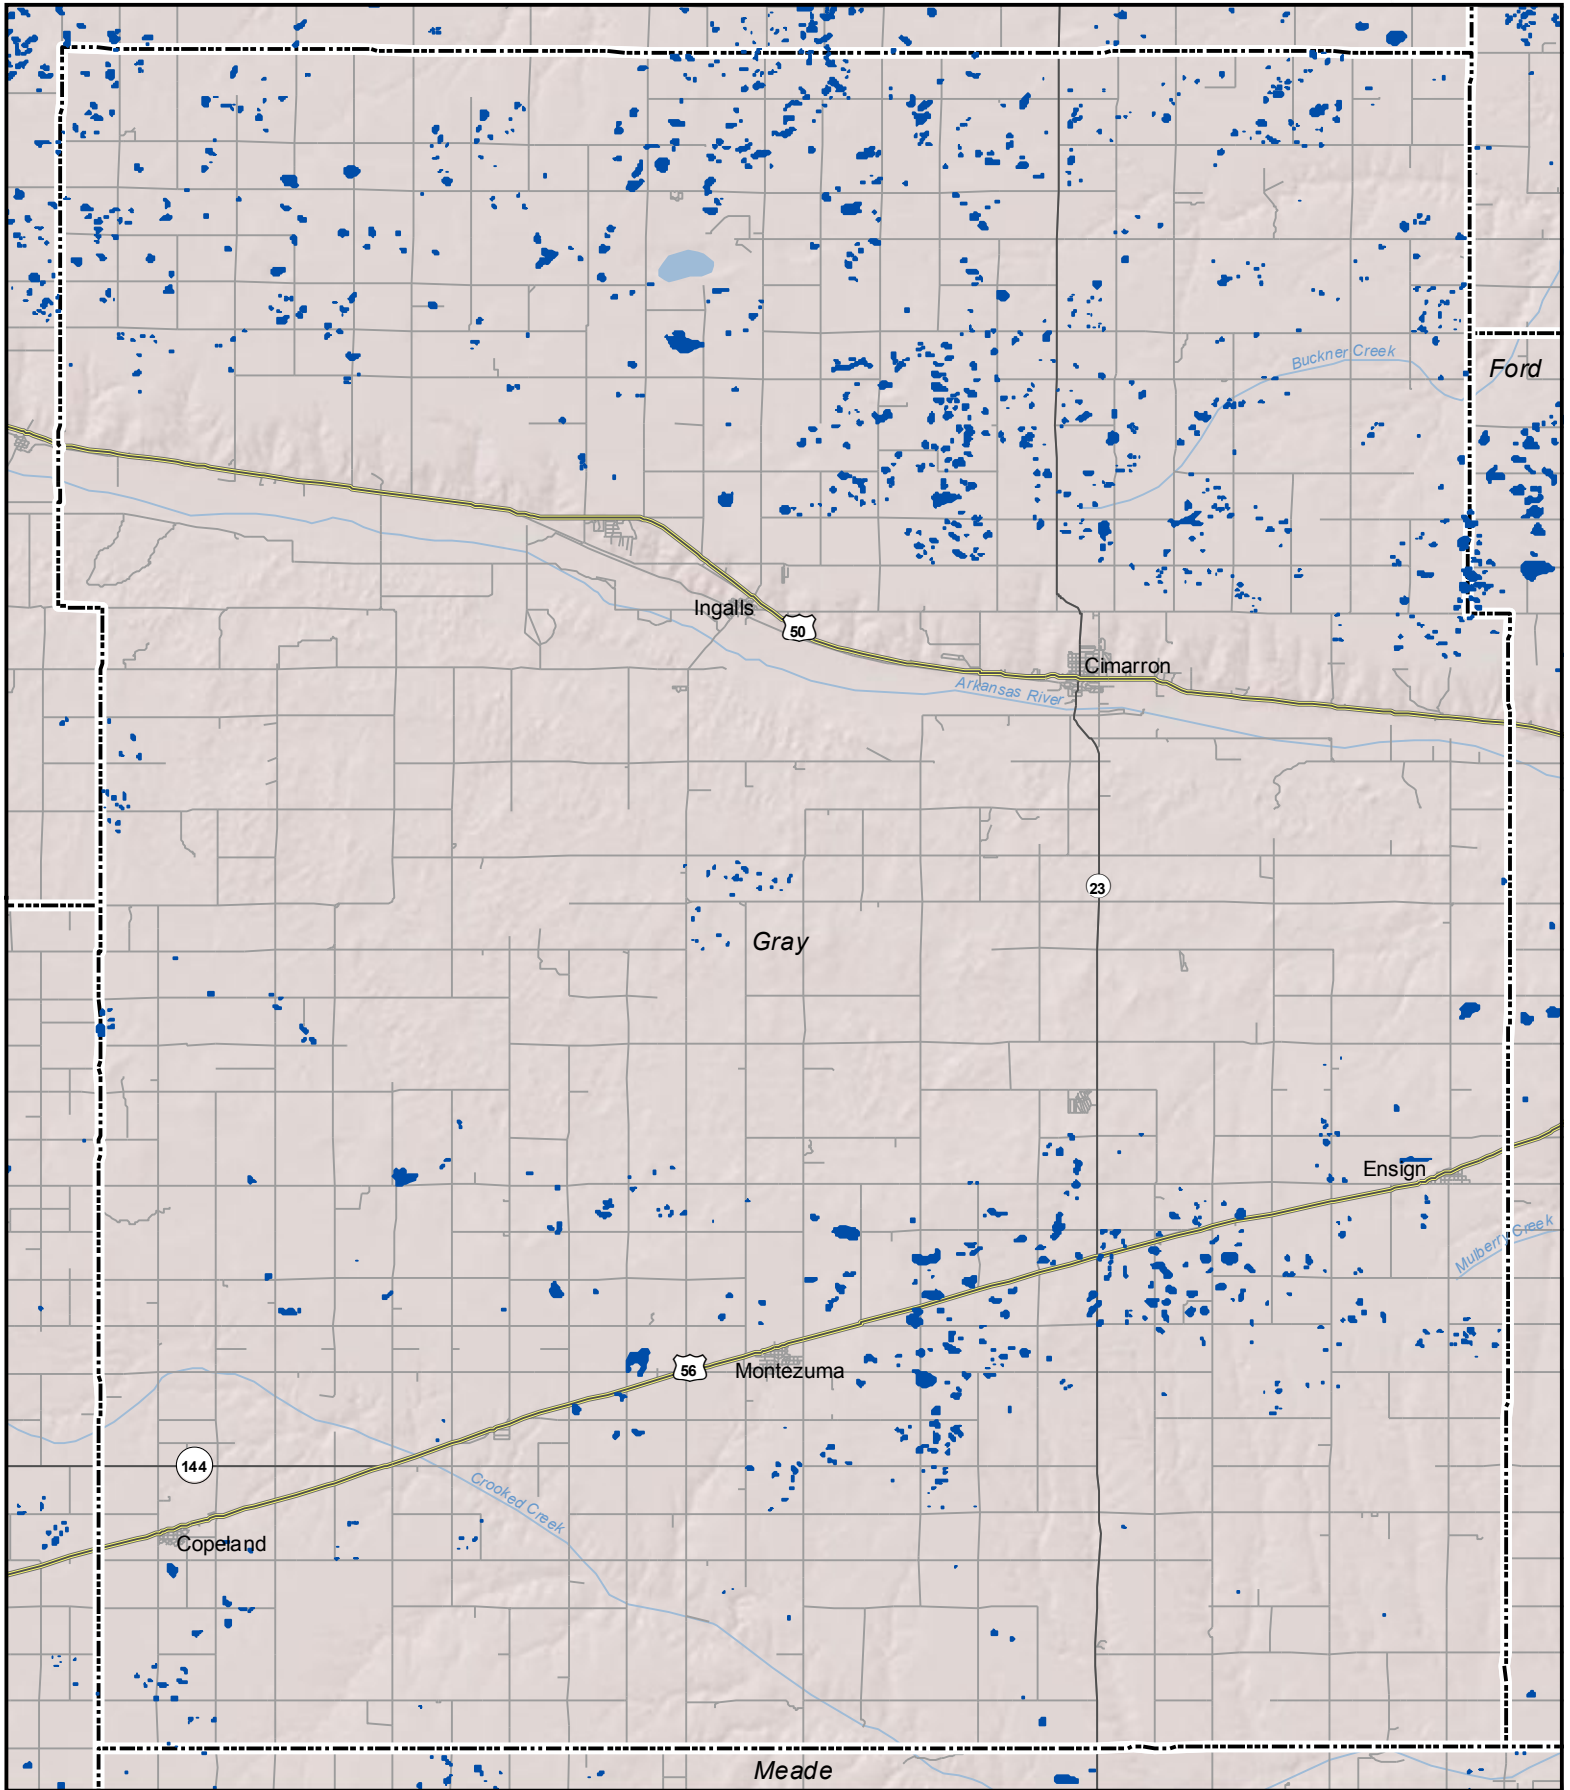

Probable Playas in Gray County, Kansas

Legend  Playa  Other Water Body  Roads