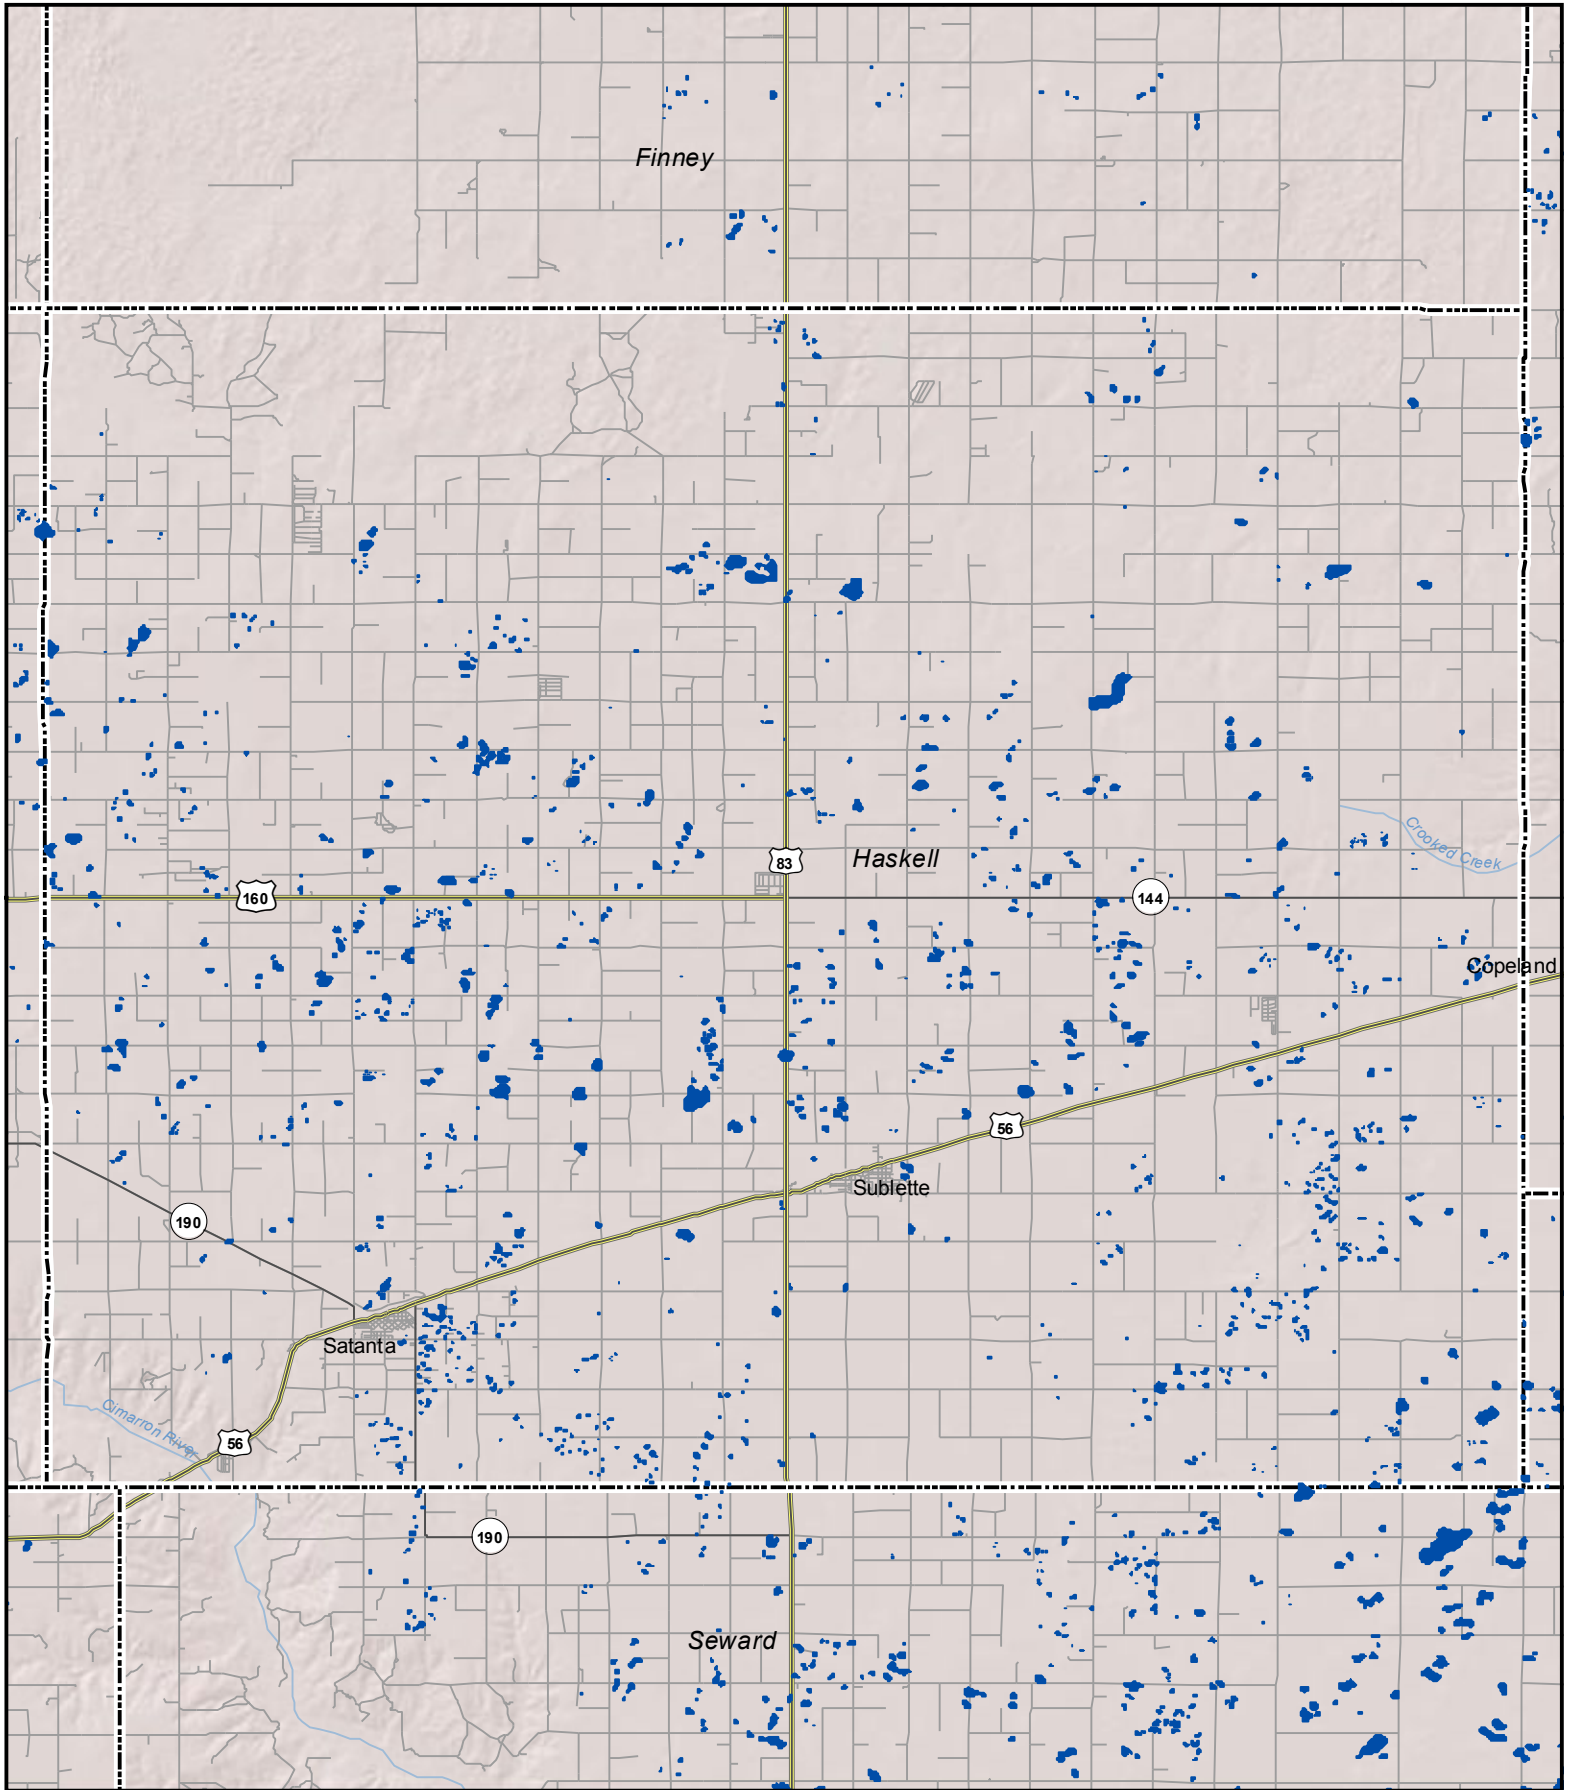

Probable Playas in Haskell County, Kansas

Legend  Playa  Other Water Body  Roads

  Miles