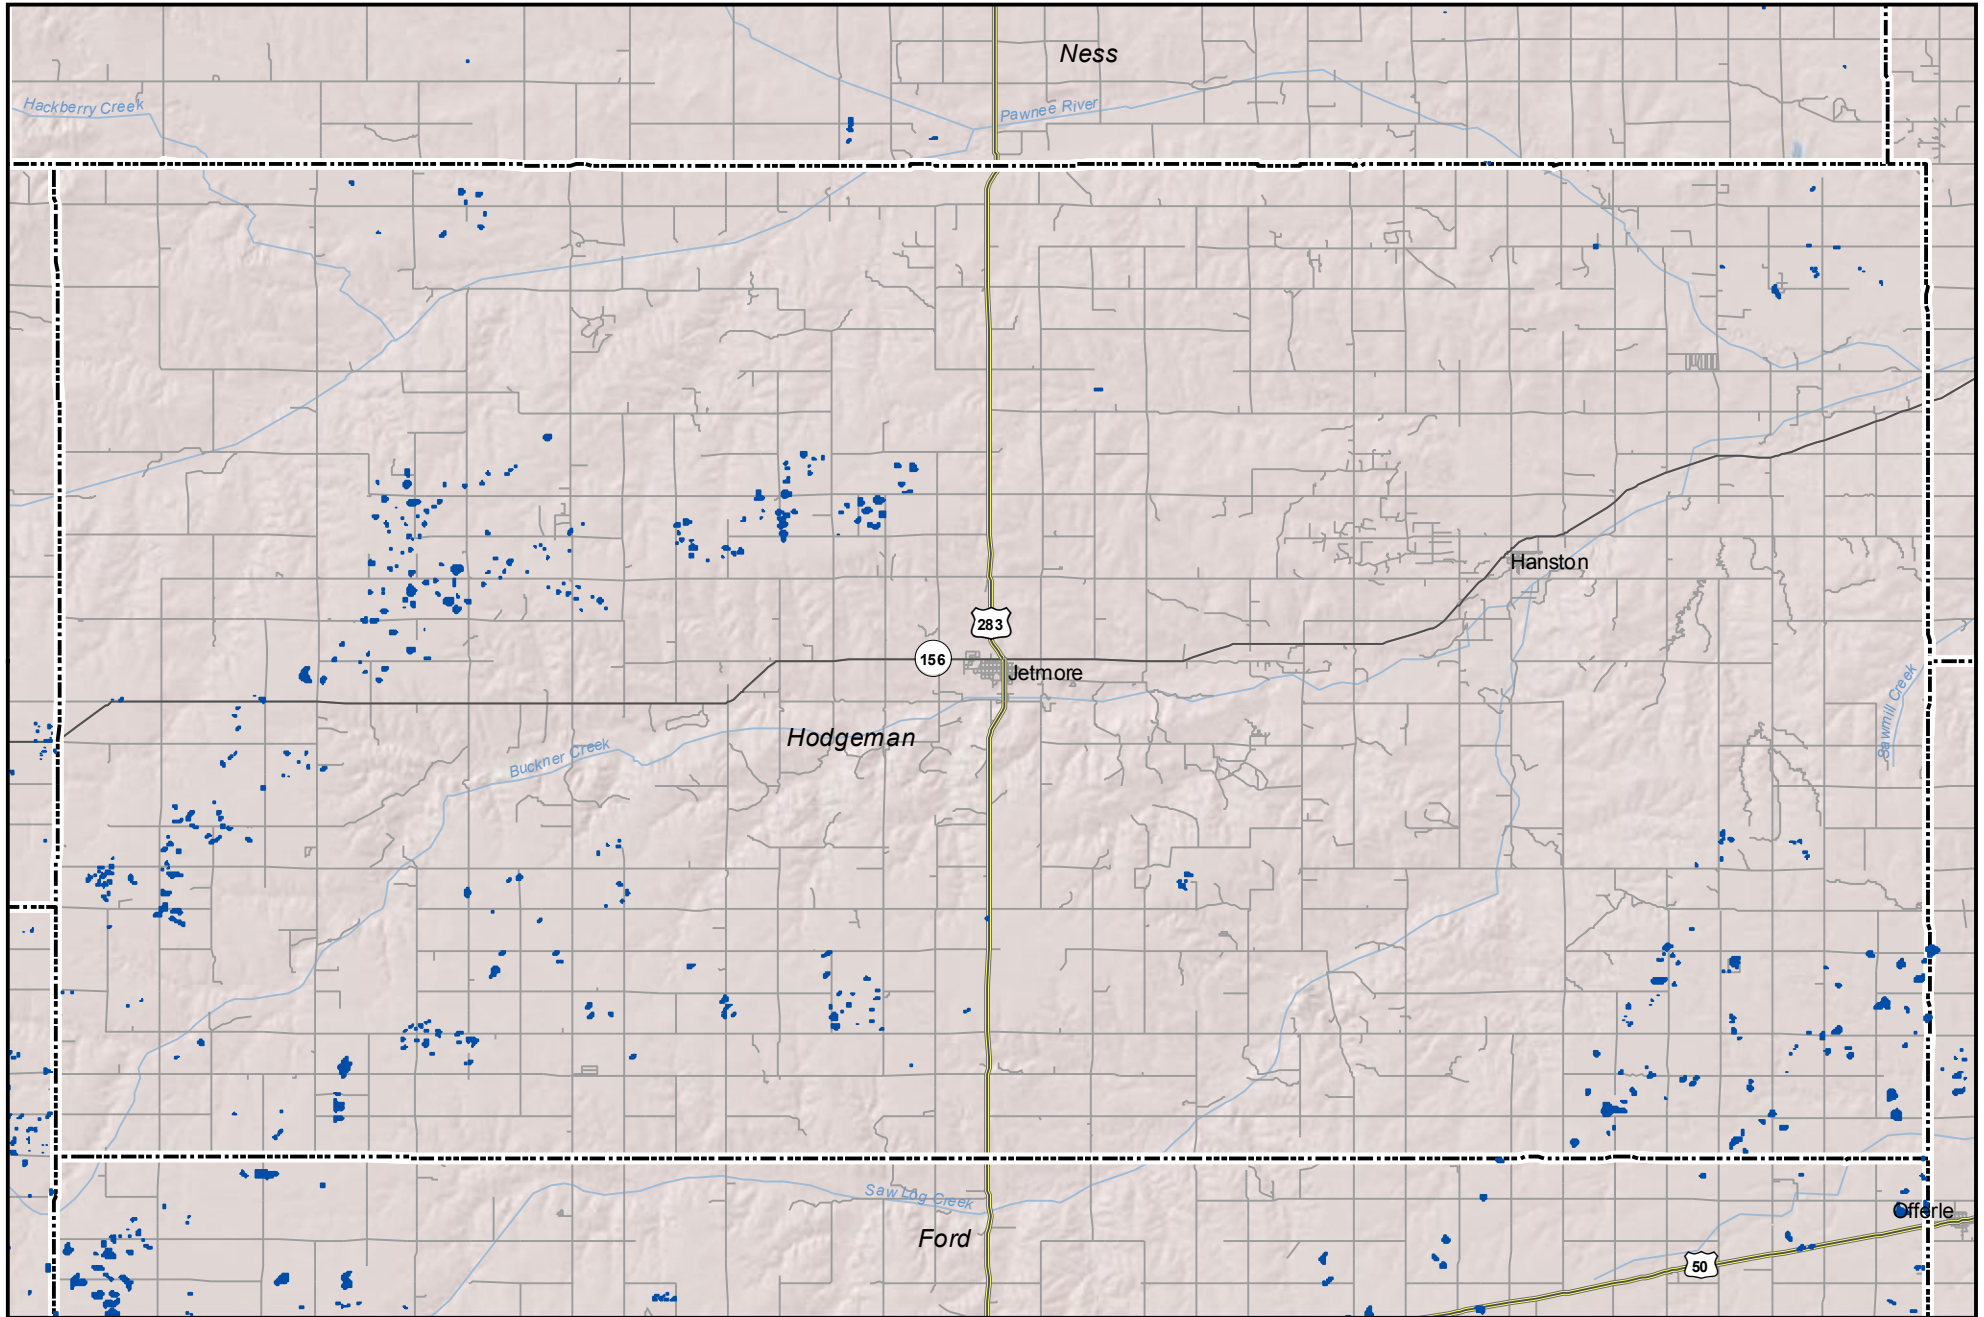

Probable Playas in Hodgeman County, Kansas

Legend

Playa

Other Water Body

Roads