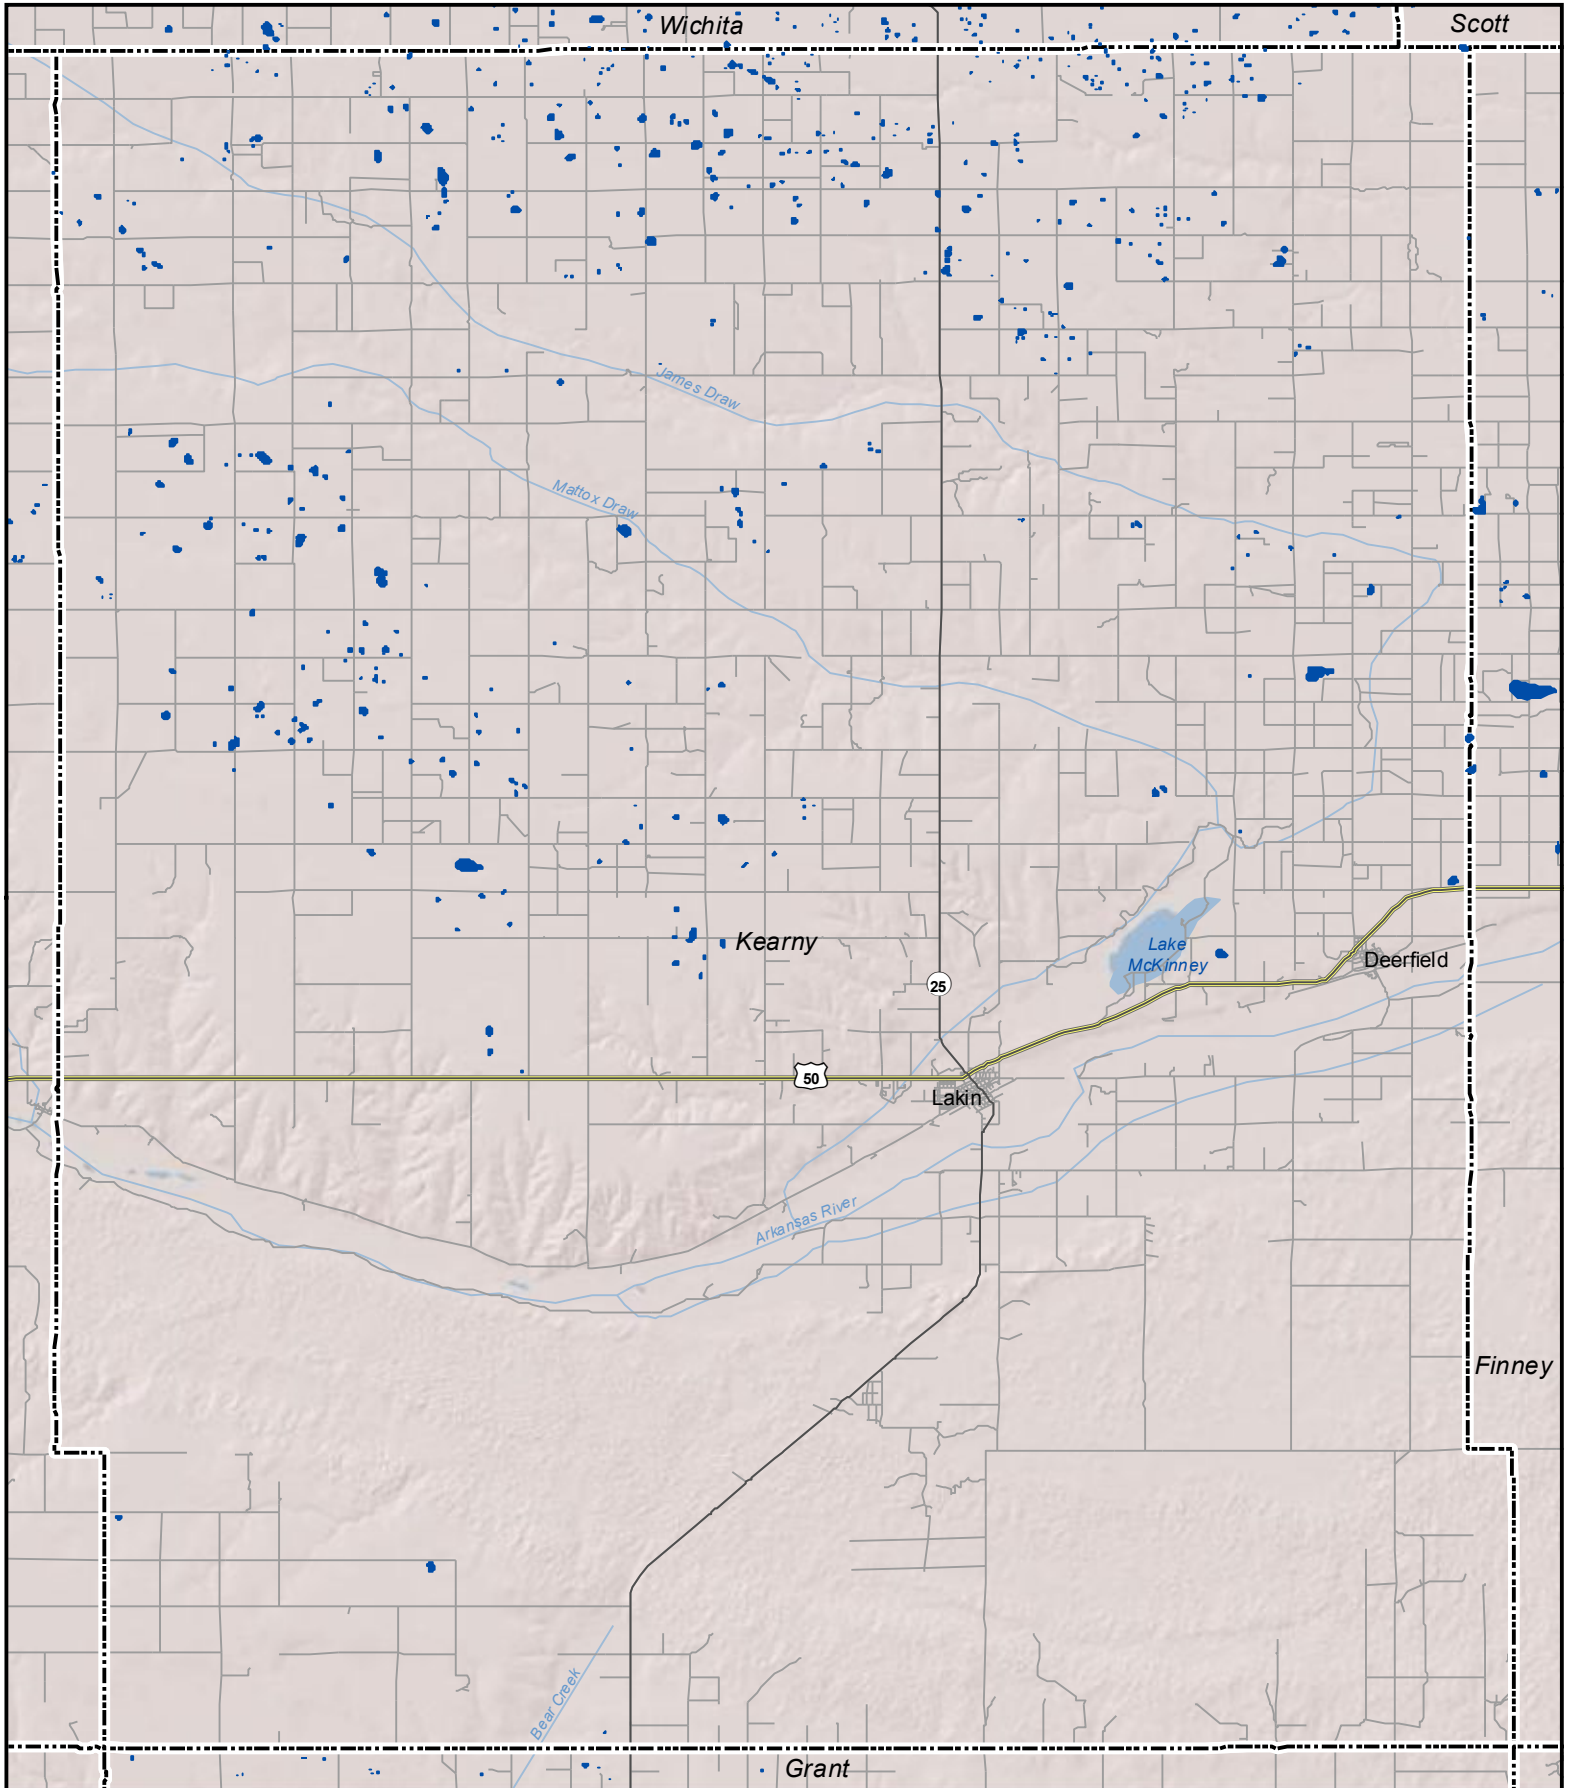

# Probable Playas in Kearny County, Kansas

**Legend**

-  Playa
-  Other Water Body
-  Roads