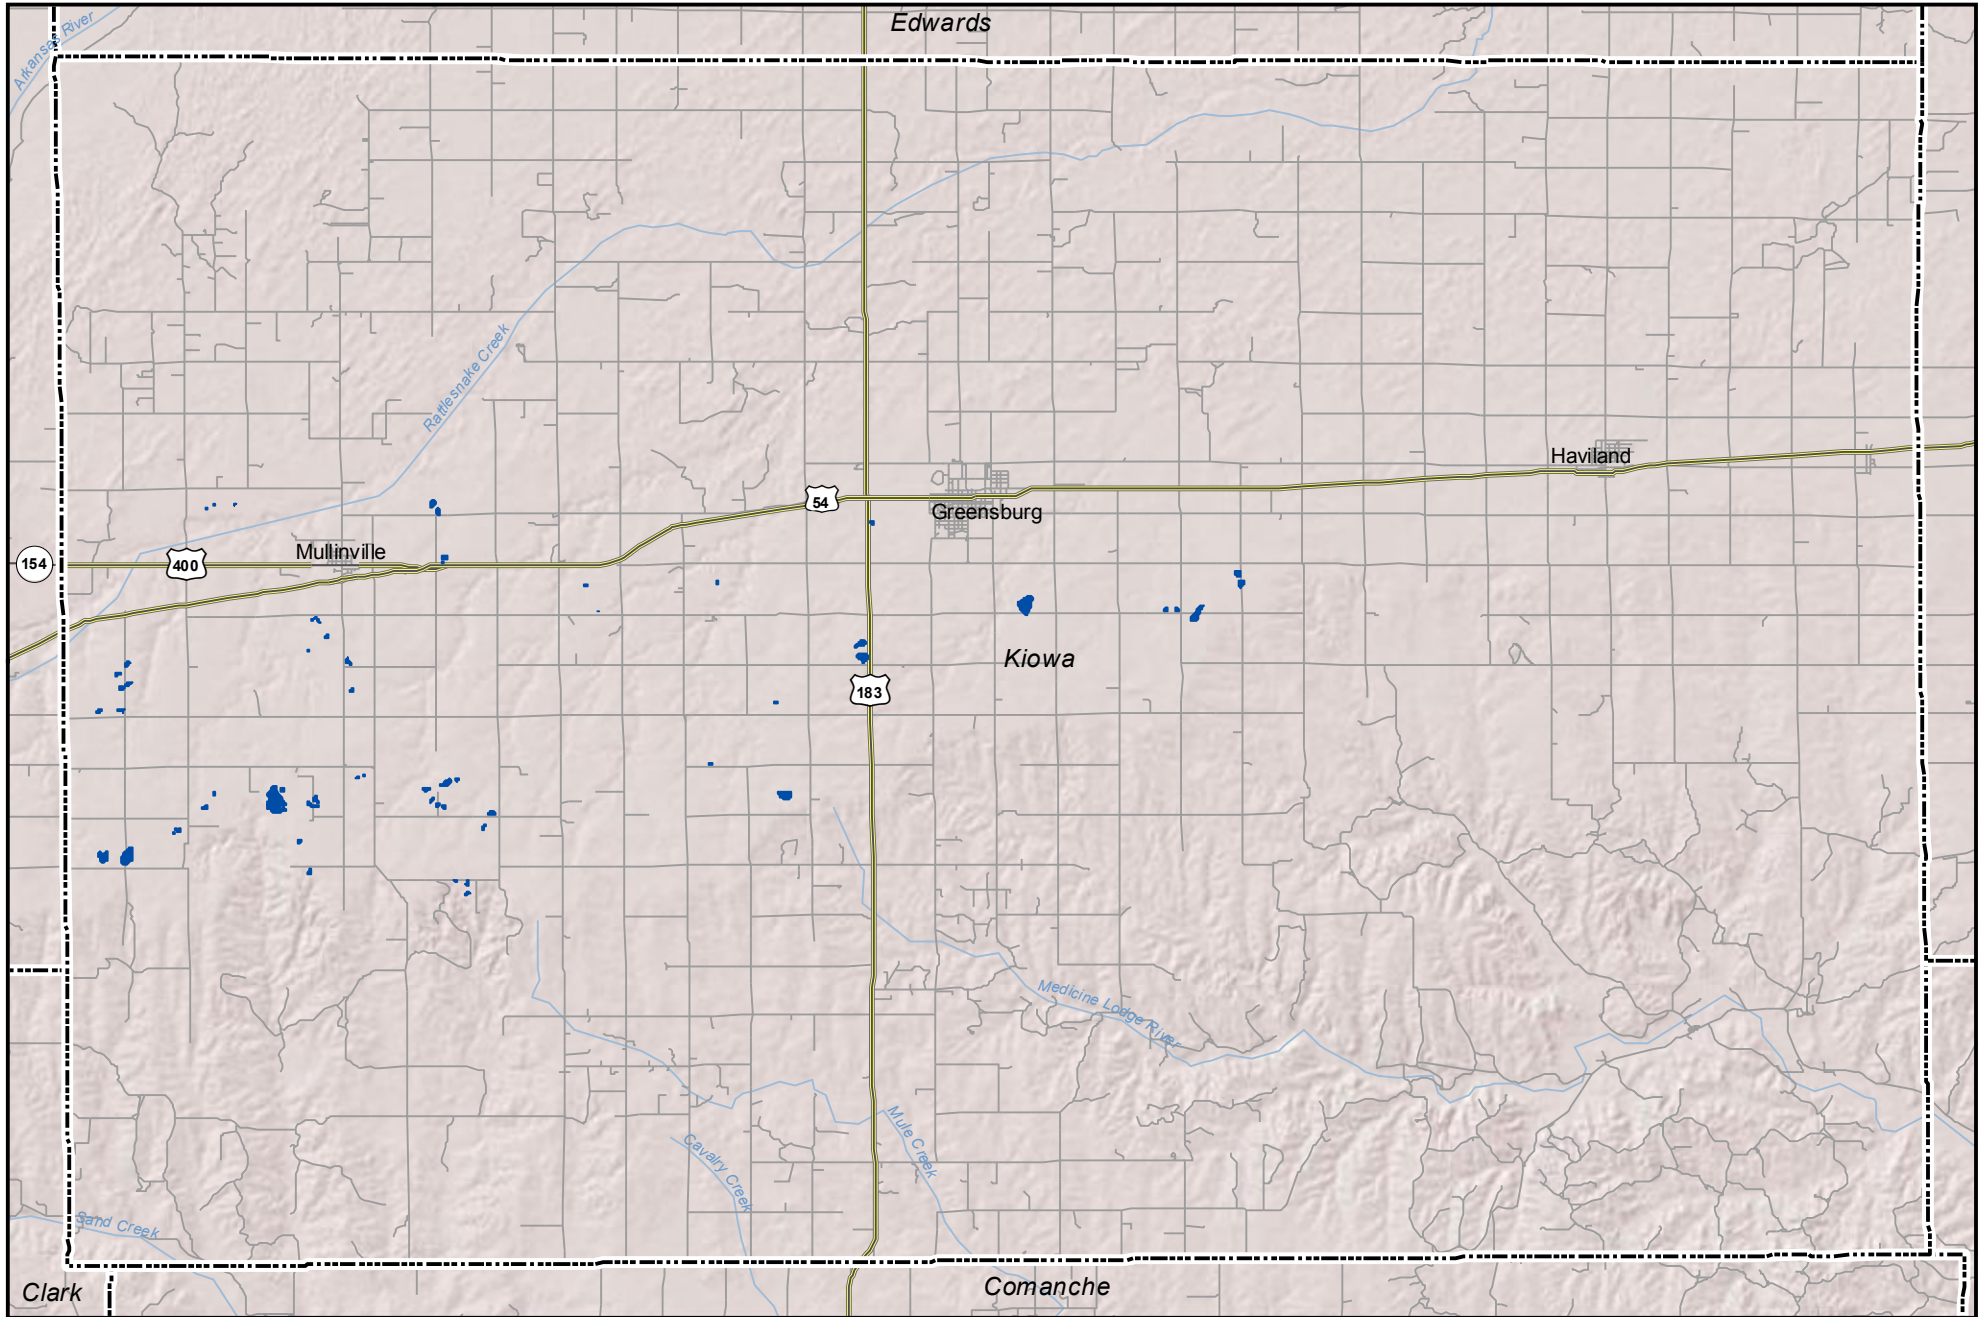

Probable Playas in Kiowa County, Kansas

Legend

-  Playa
-  Other Water Body
-  Roads

0 2 4 Miles