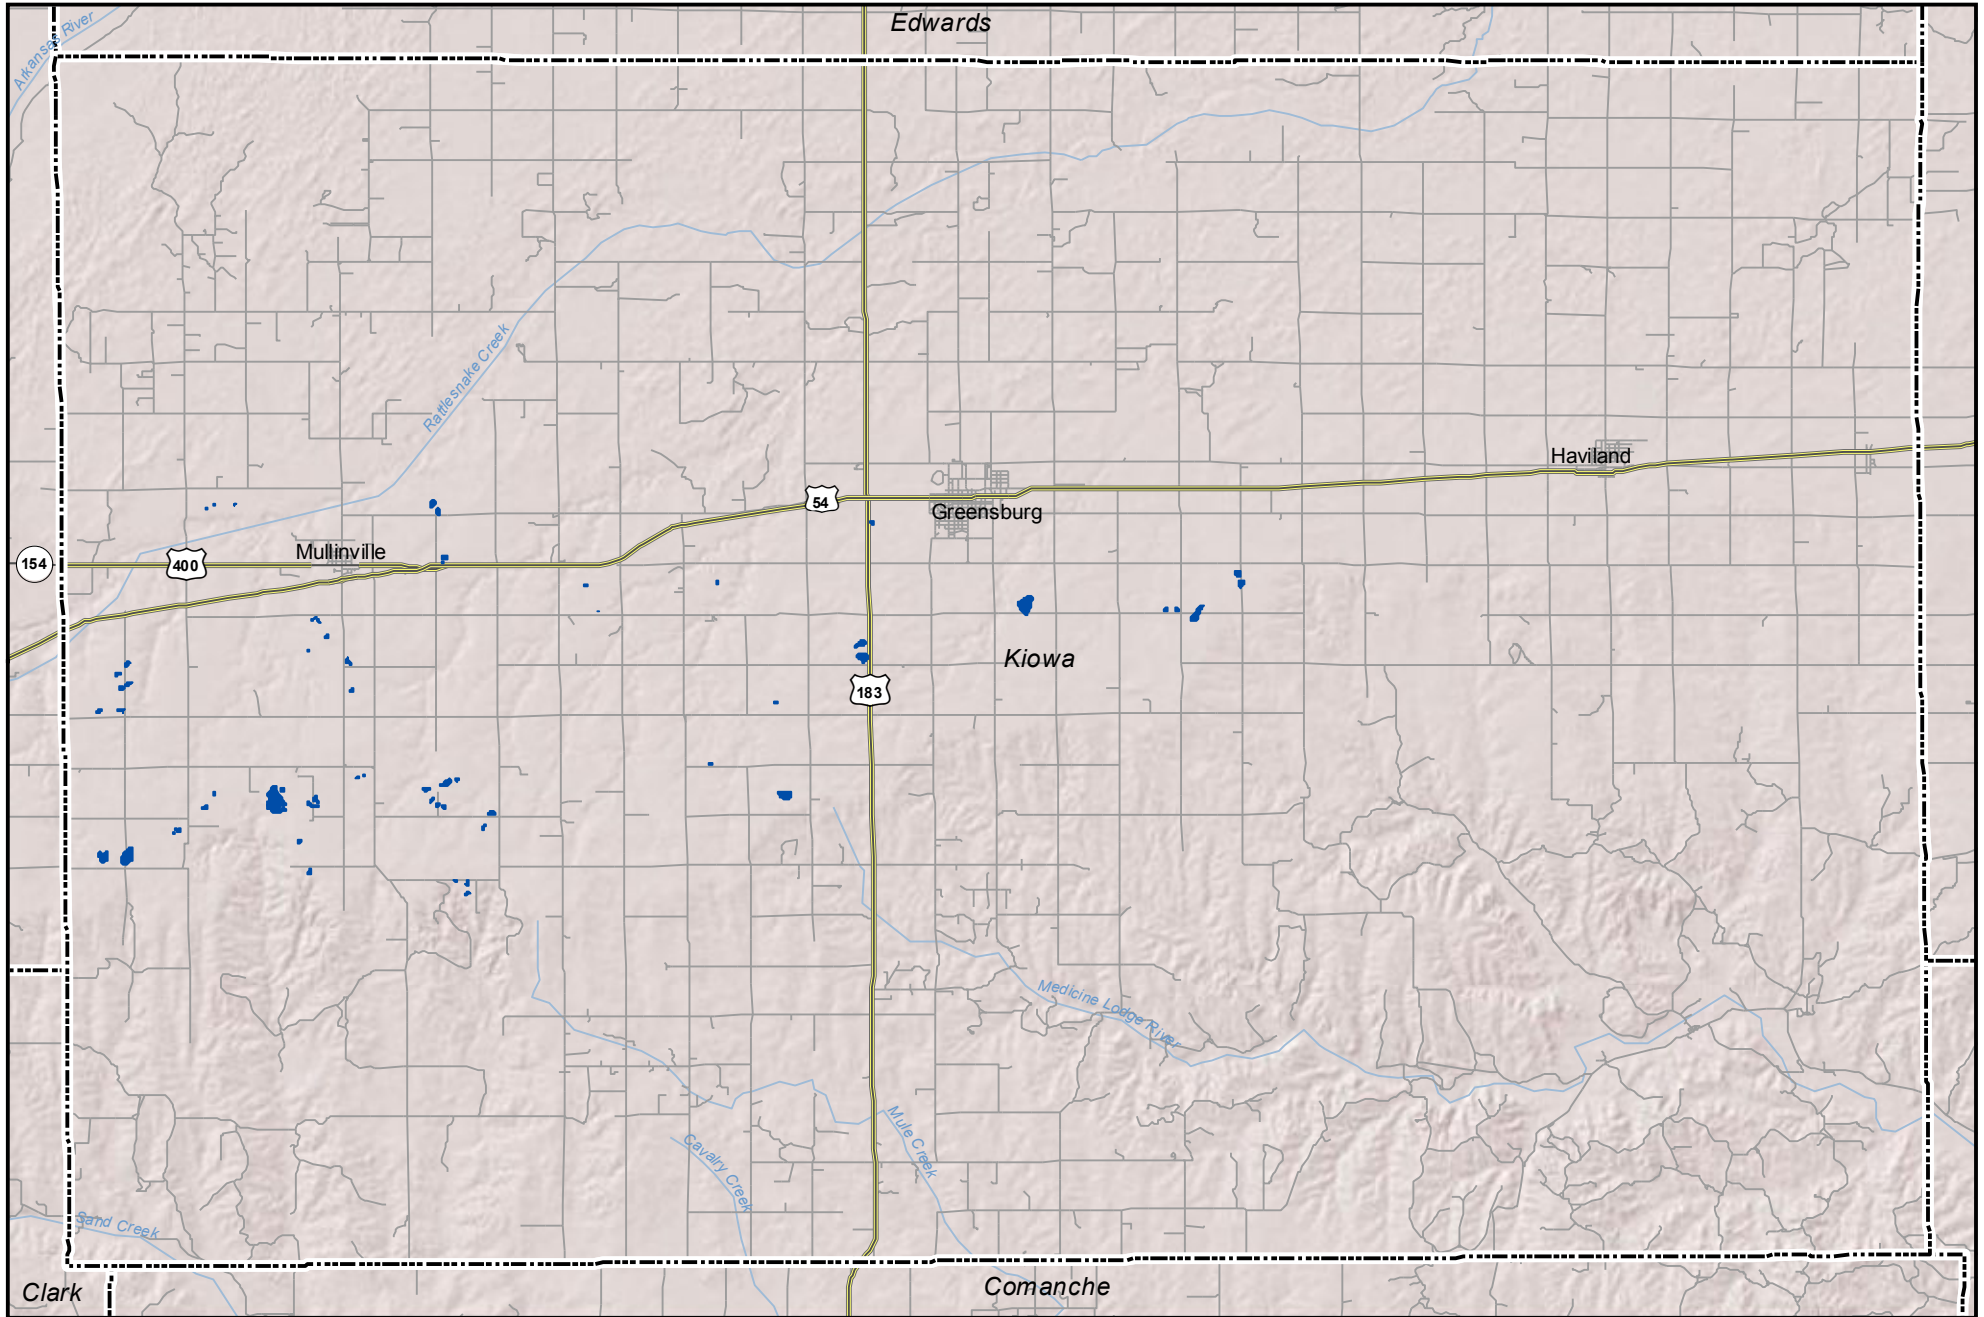

Probable Playas in Kiowa County, Kansas

Legend

-  Playa
-  Other Water Body
-  Roads