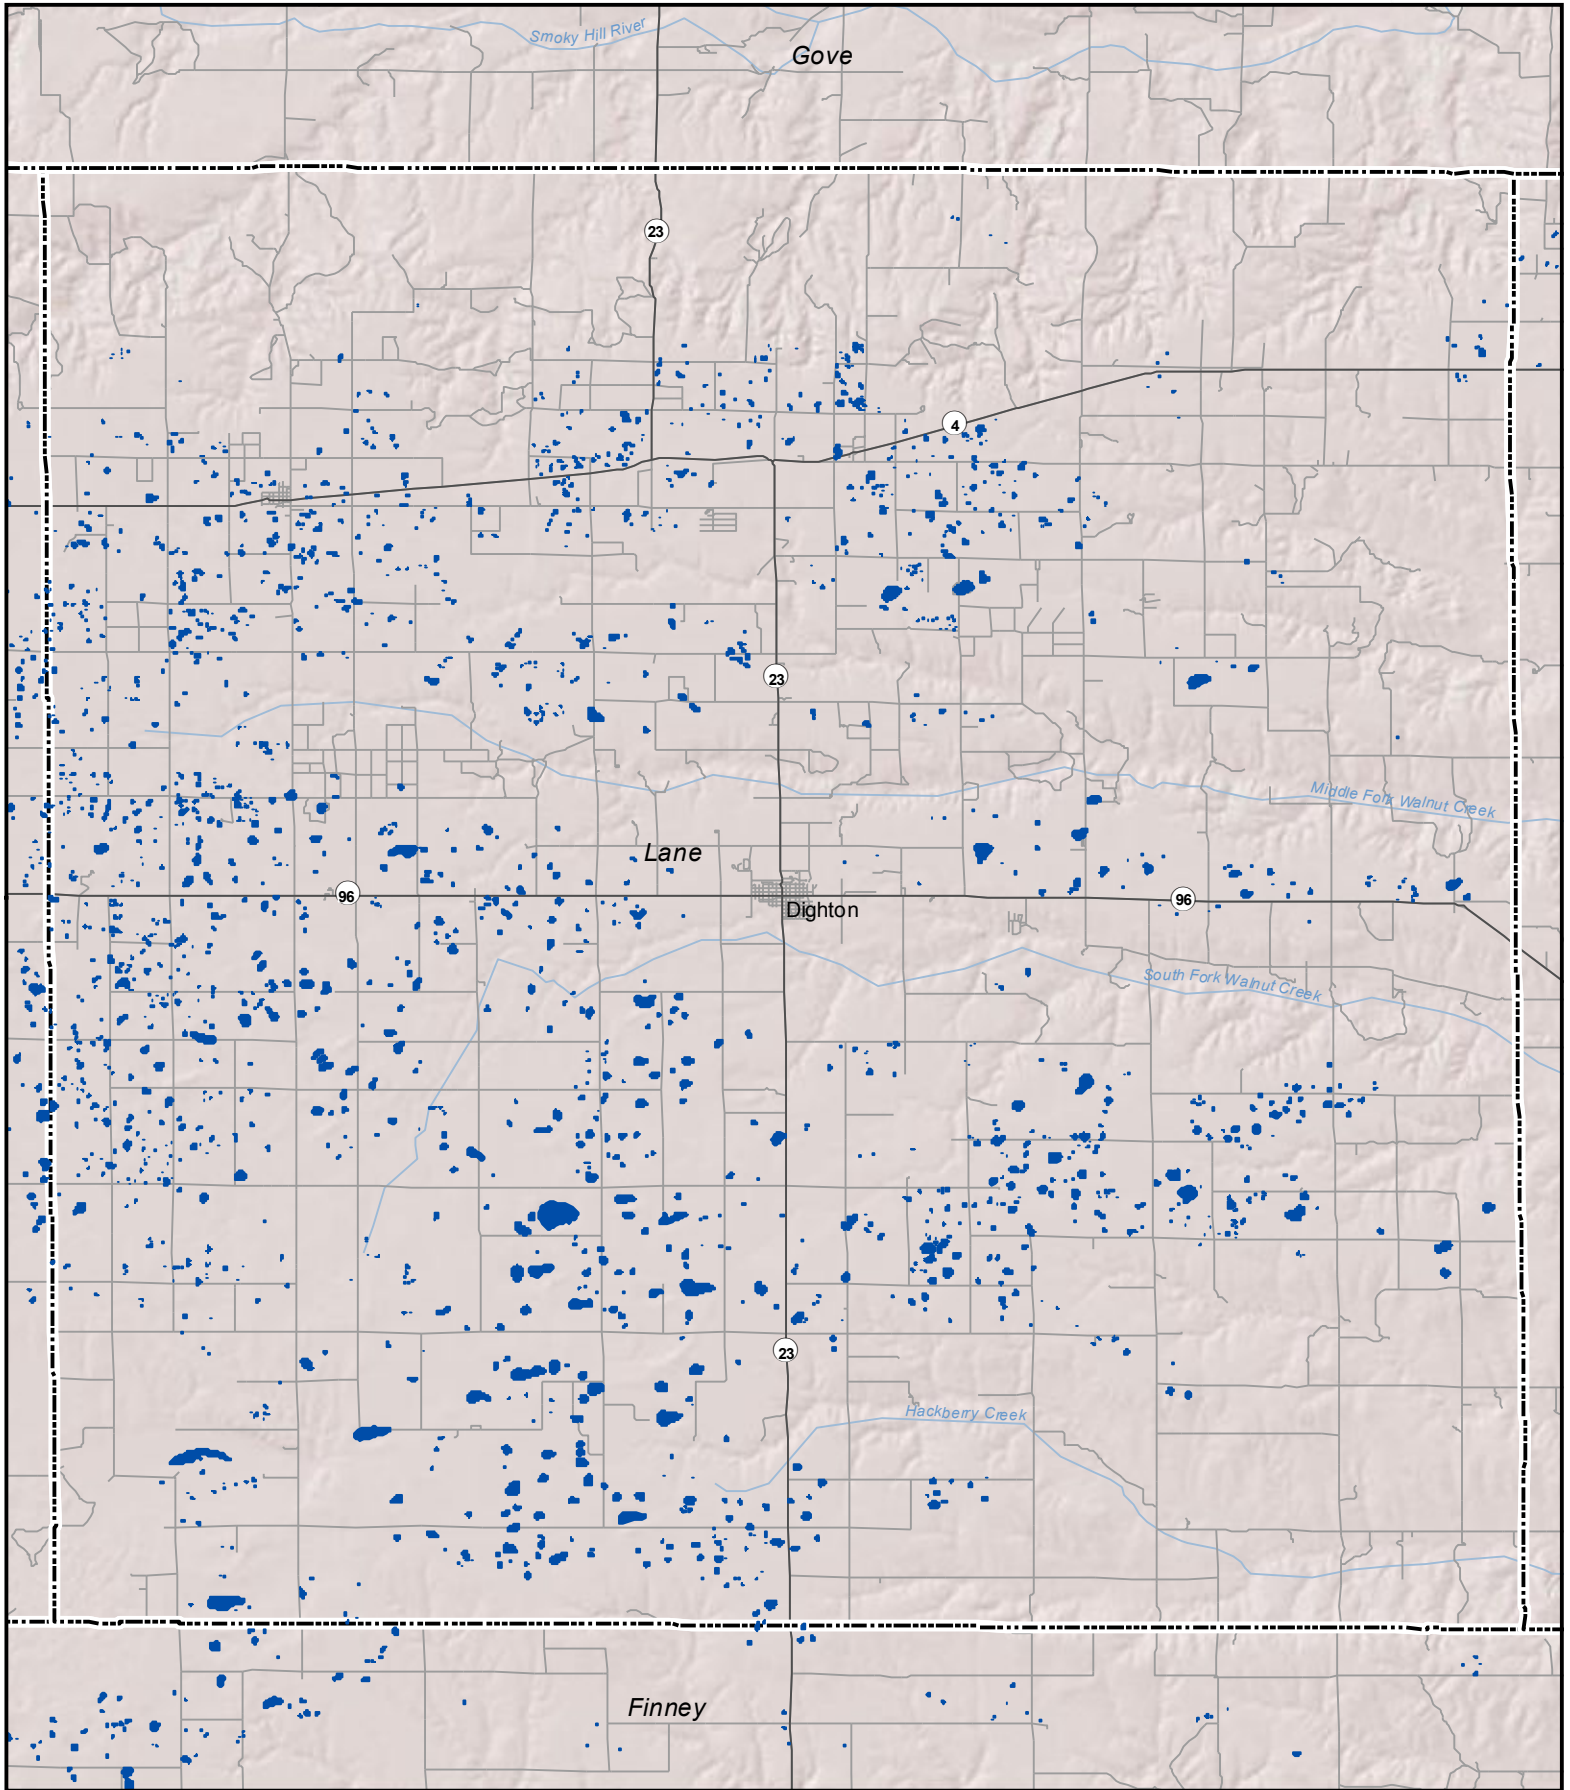

Probable Playas in Lane County, Kansas

Legend  Playa  Other Water Body  Roads

0 3 6 Miles