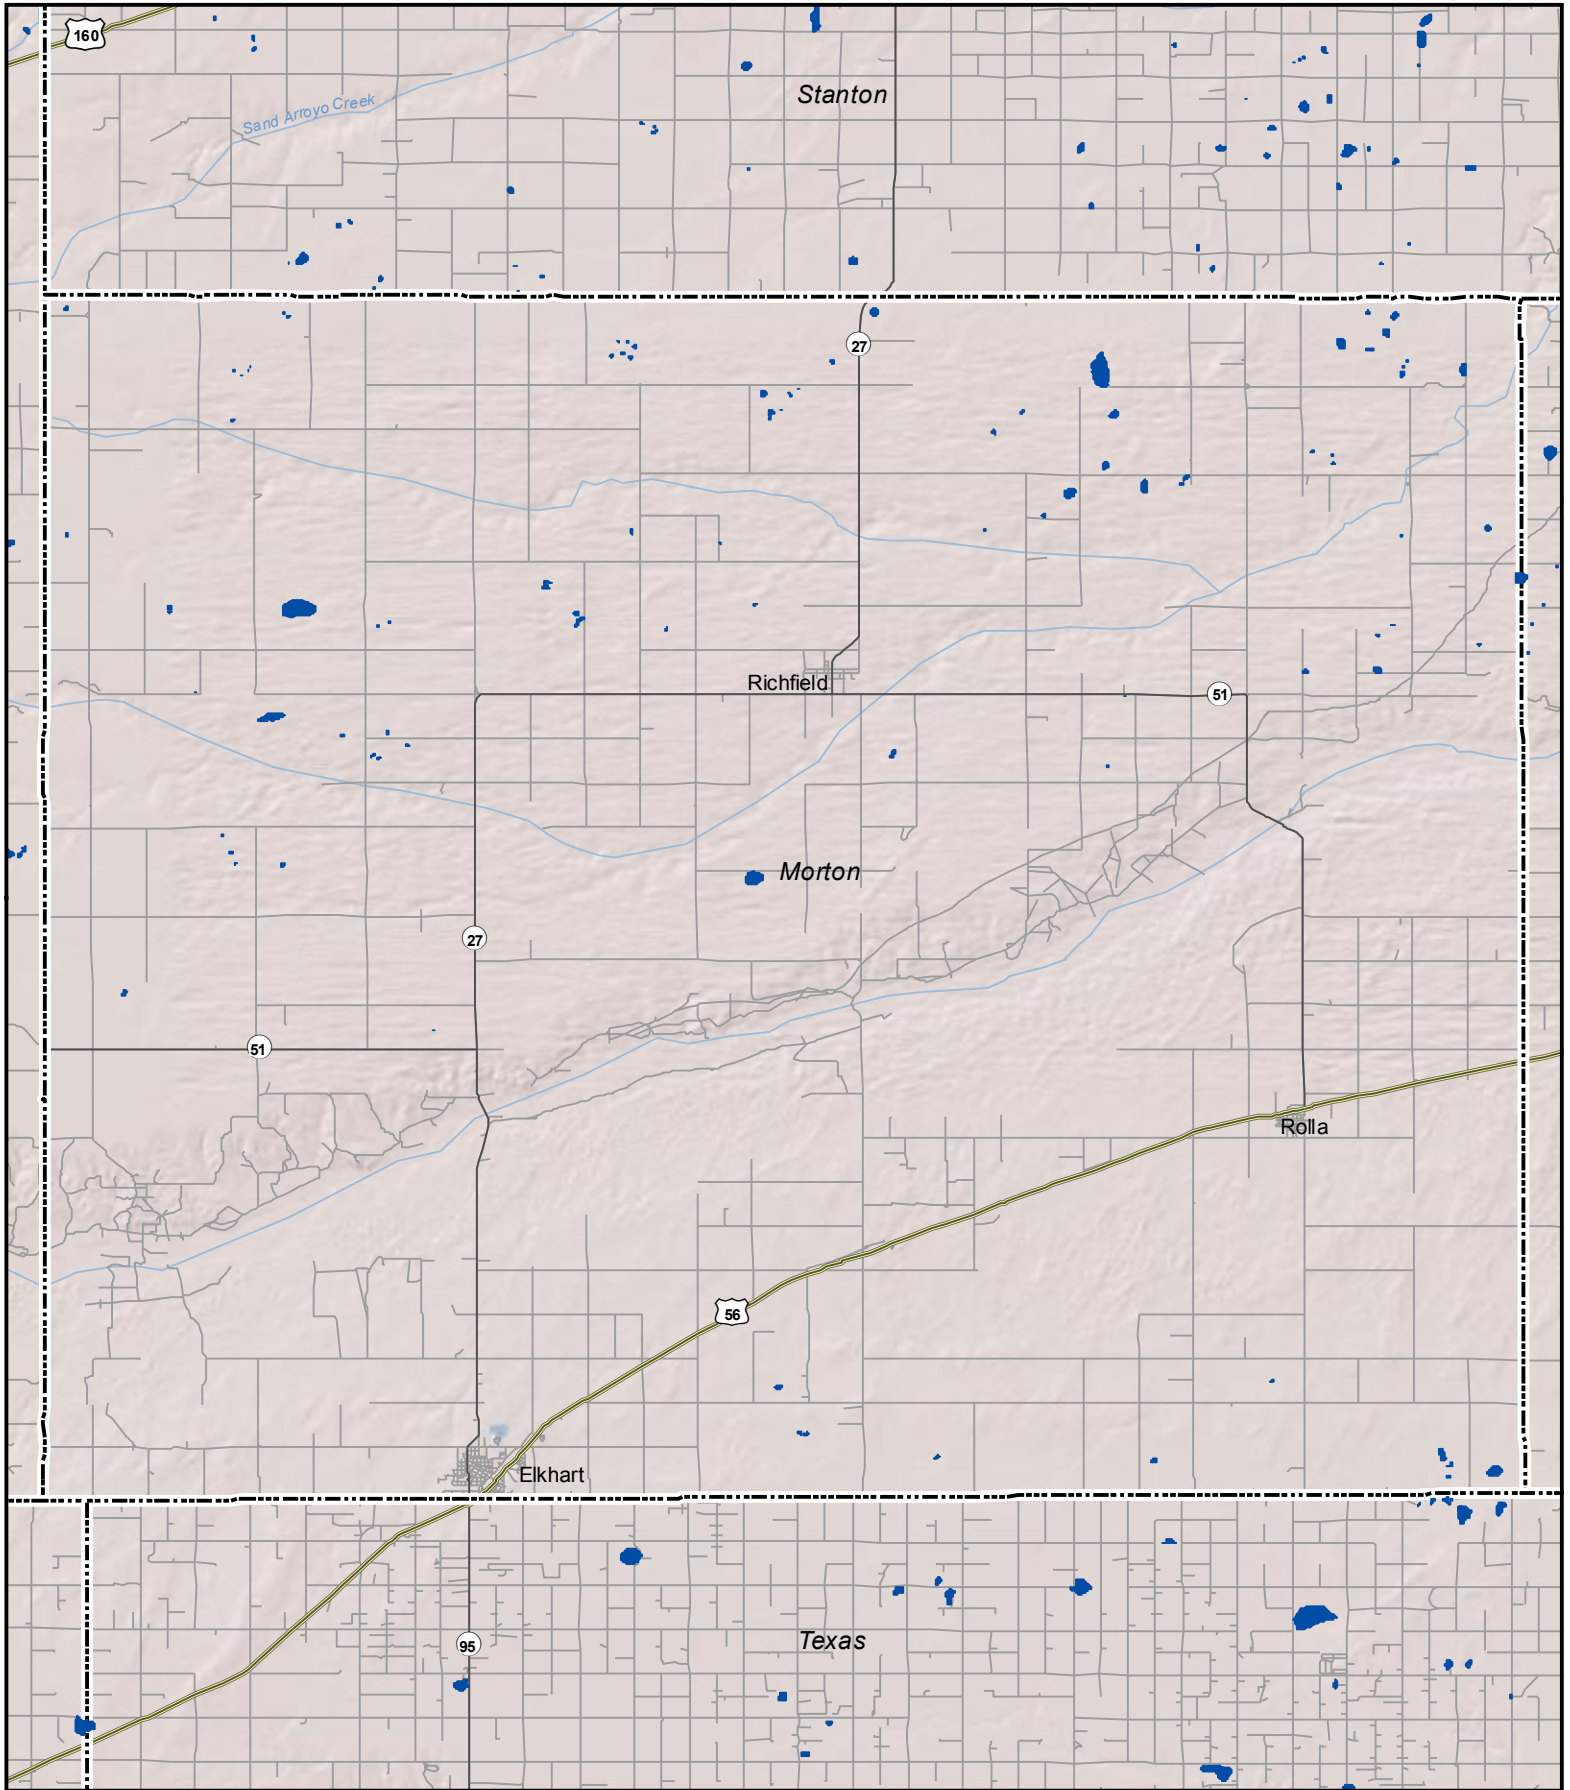

Probable Playas in Morton County, Kansas

Legend  Playa  Other Water Body  Roads