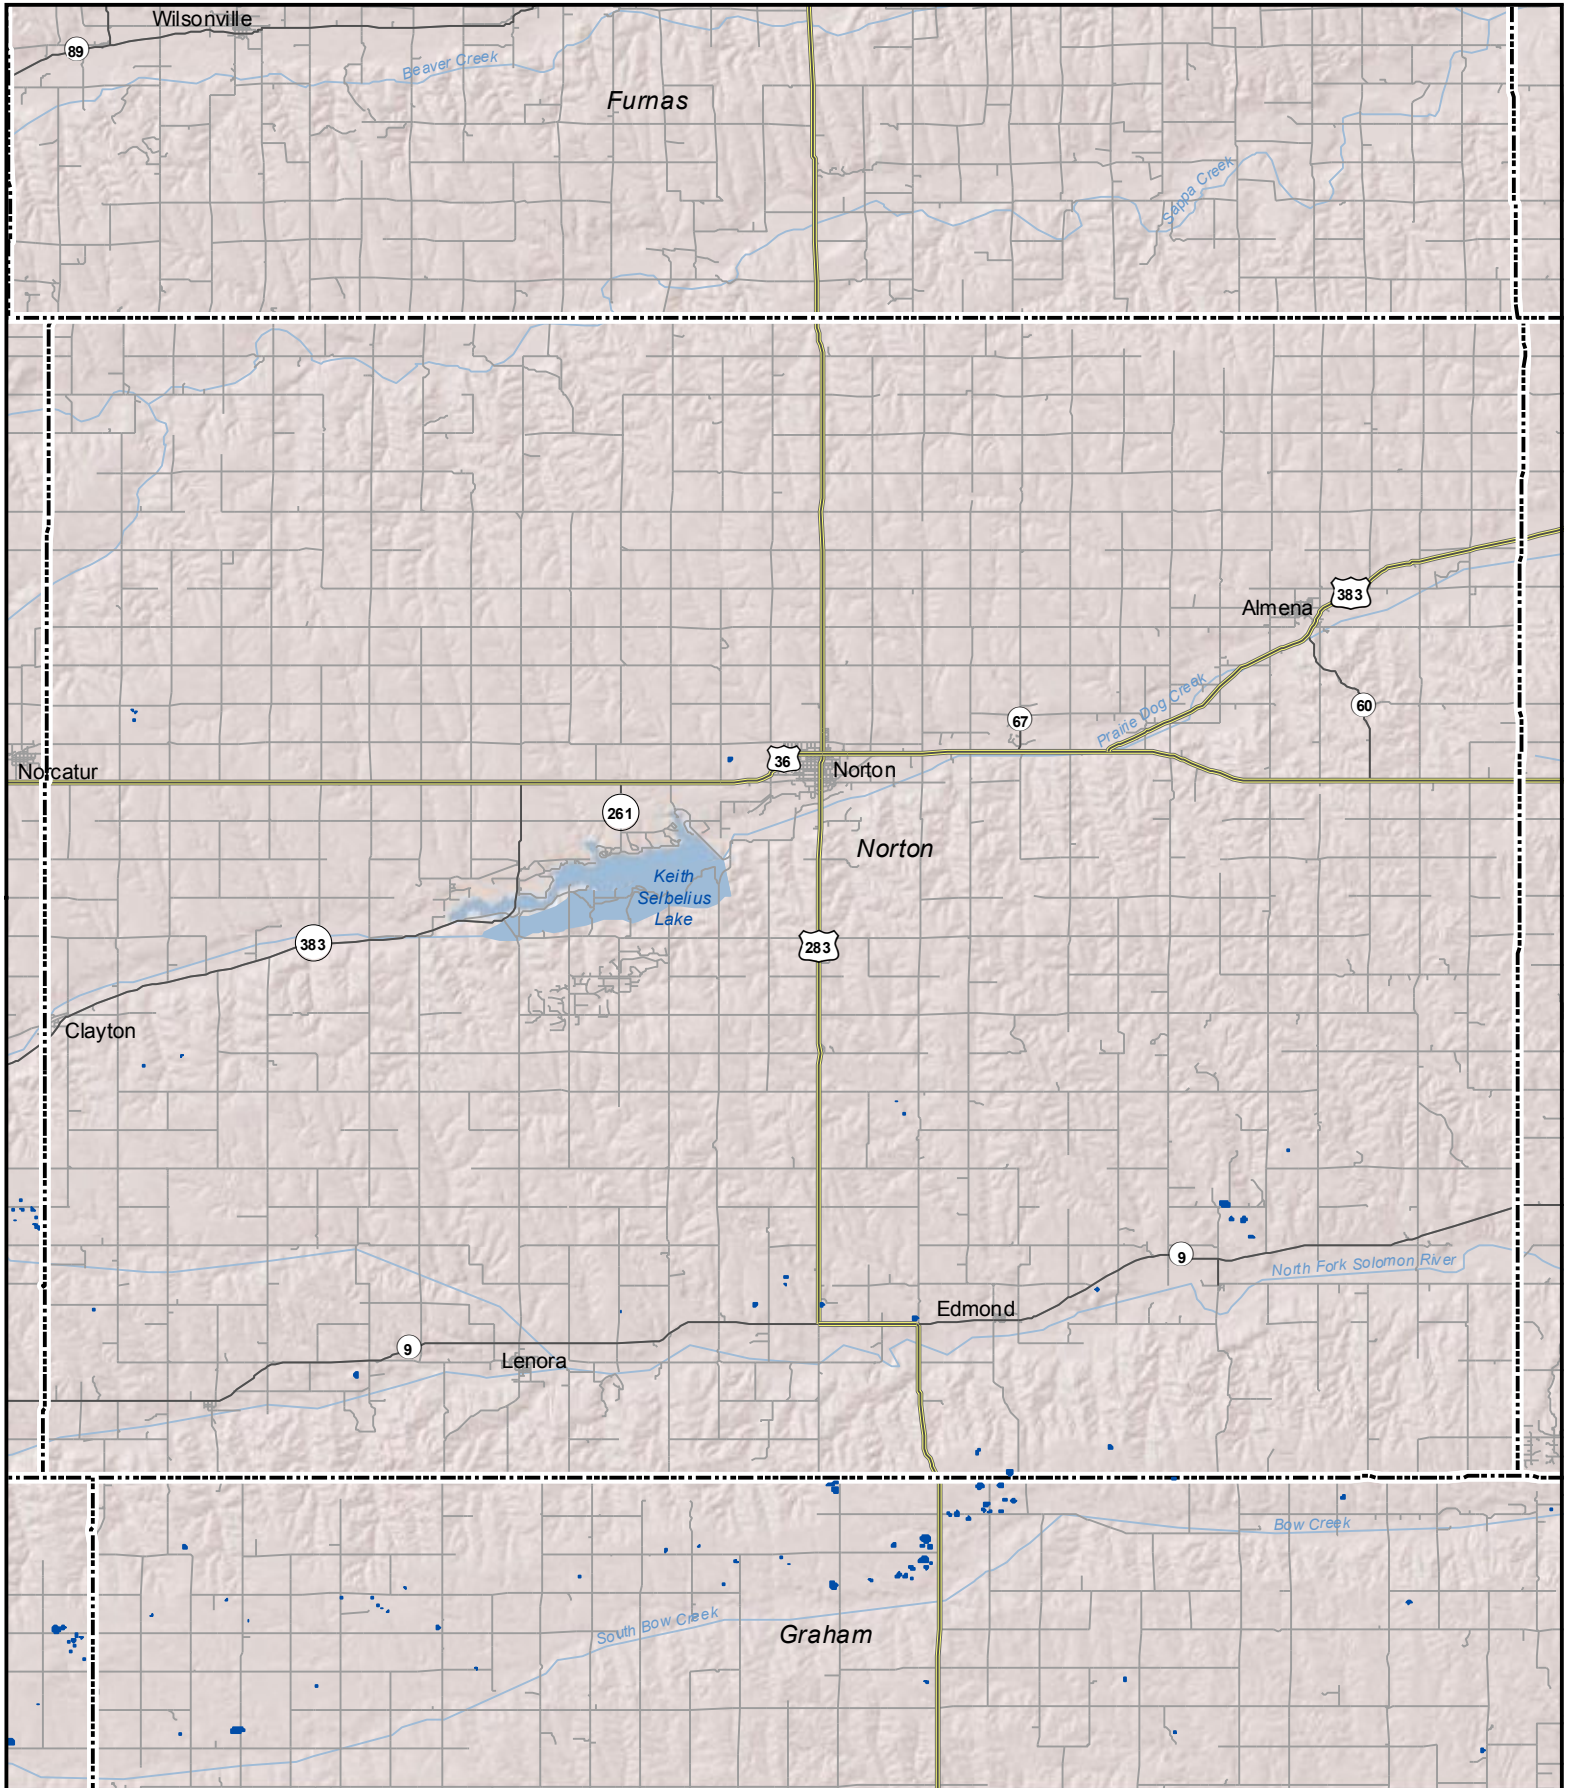

# Probable Playas in Norton County, Kansas

**Legend**  Playa  Other Water Body  Roads