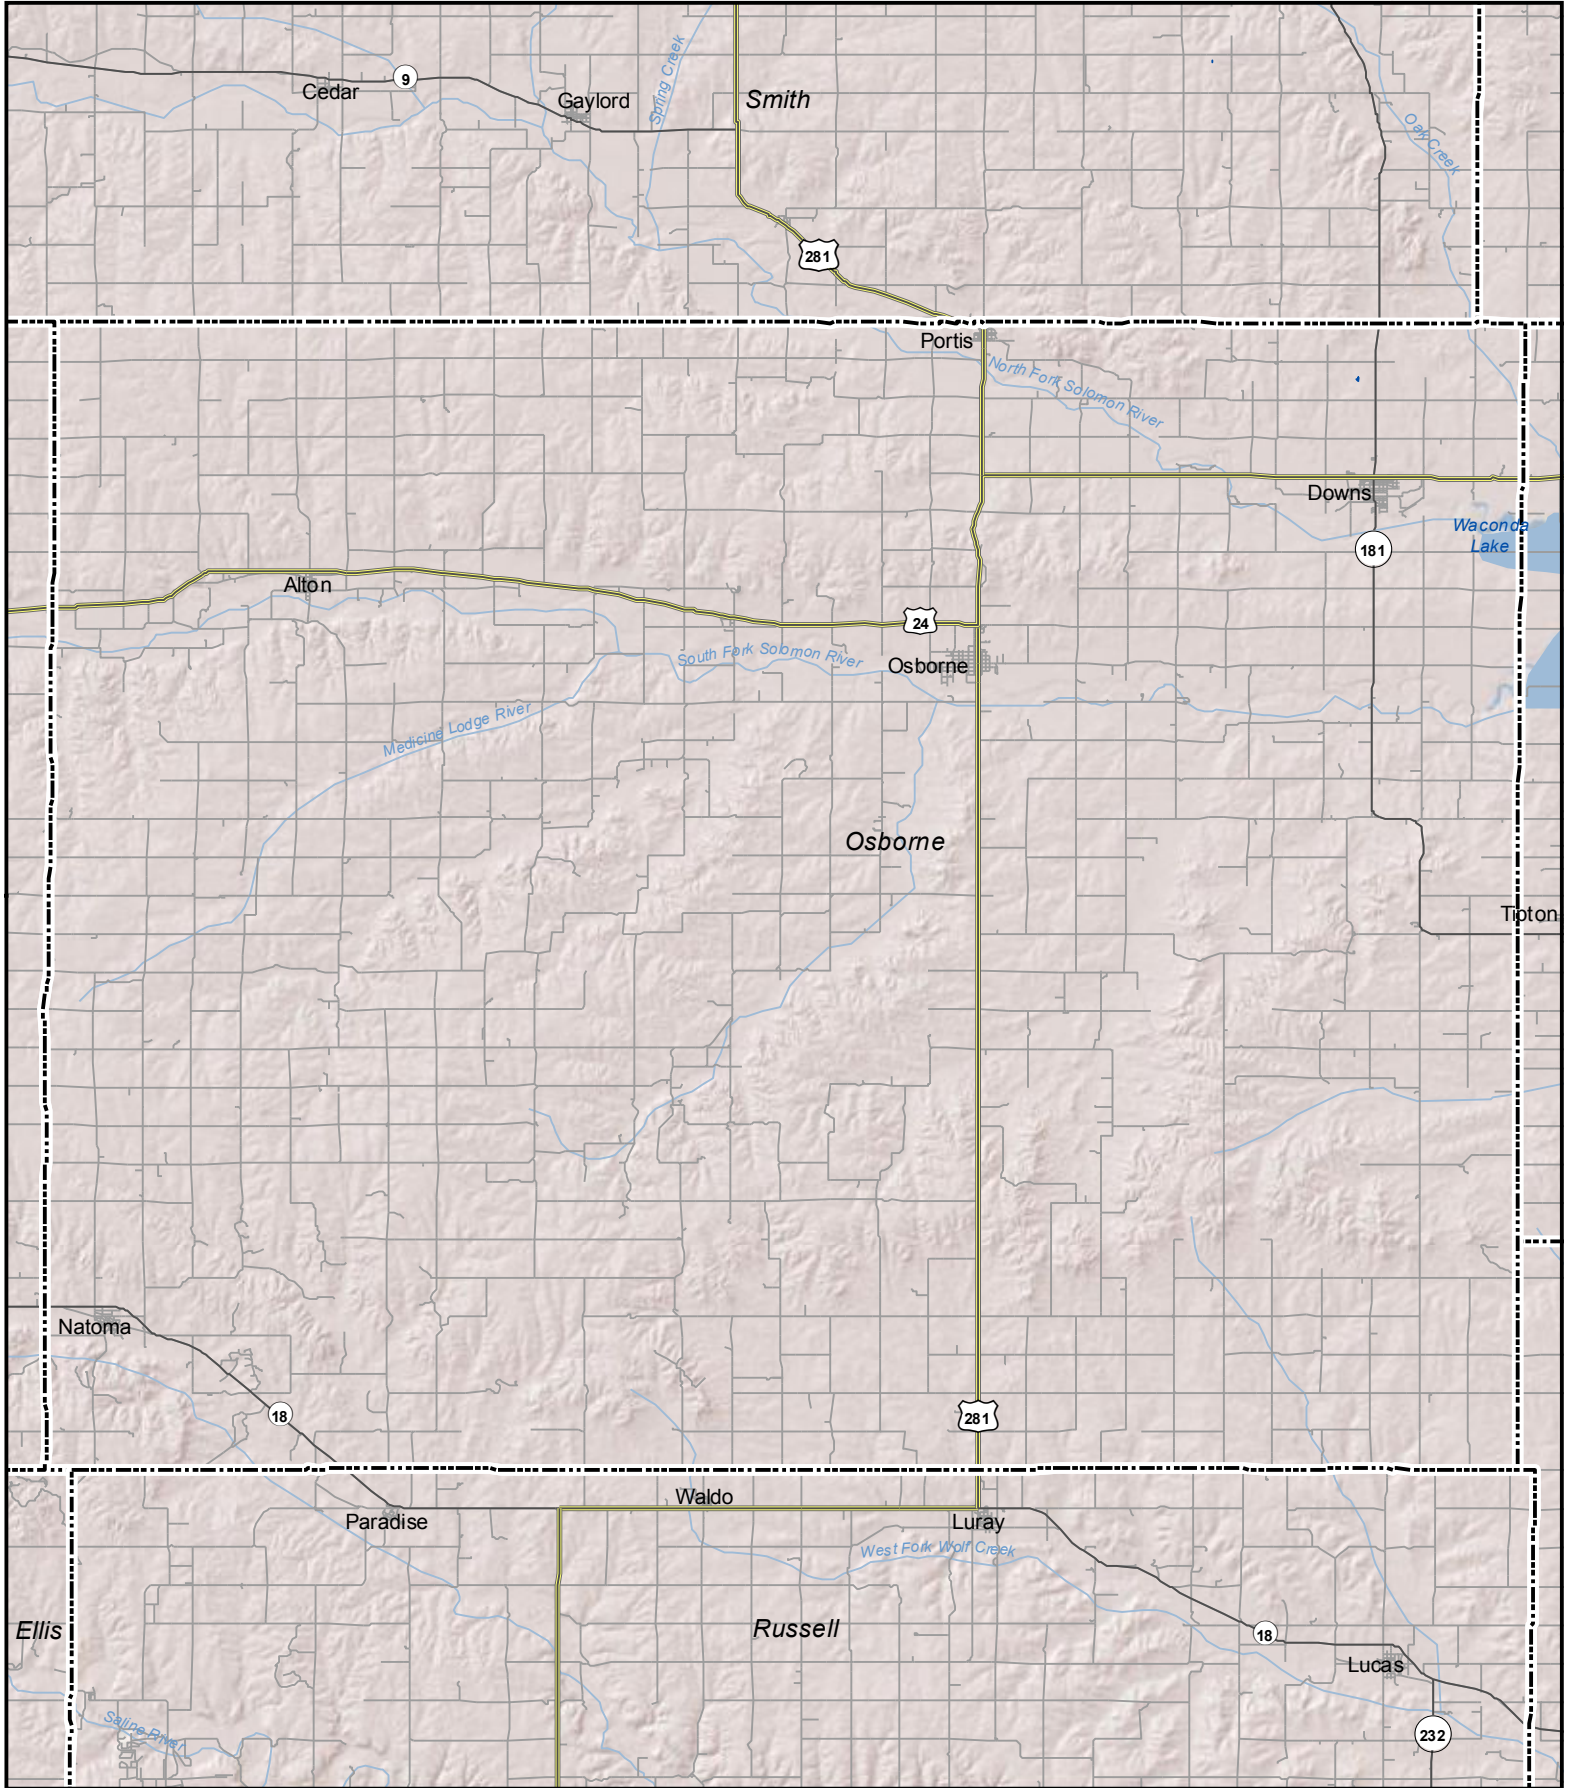

# Probable Playas in Osborne County, Kansas

**Legend**  Playa  Other Water Body  Roads