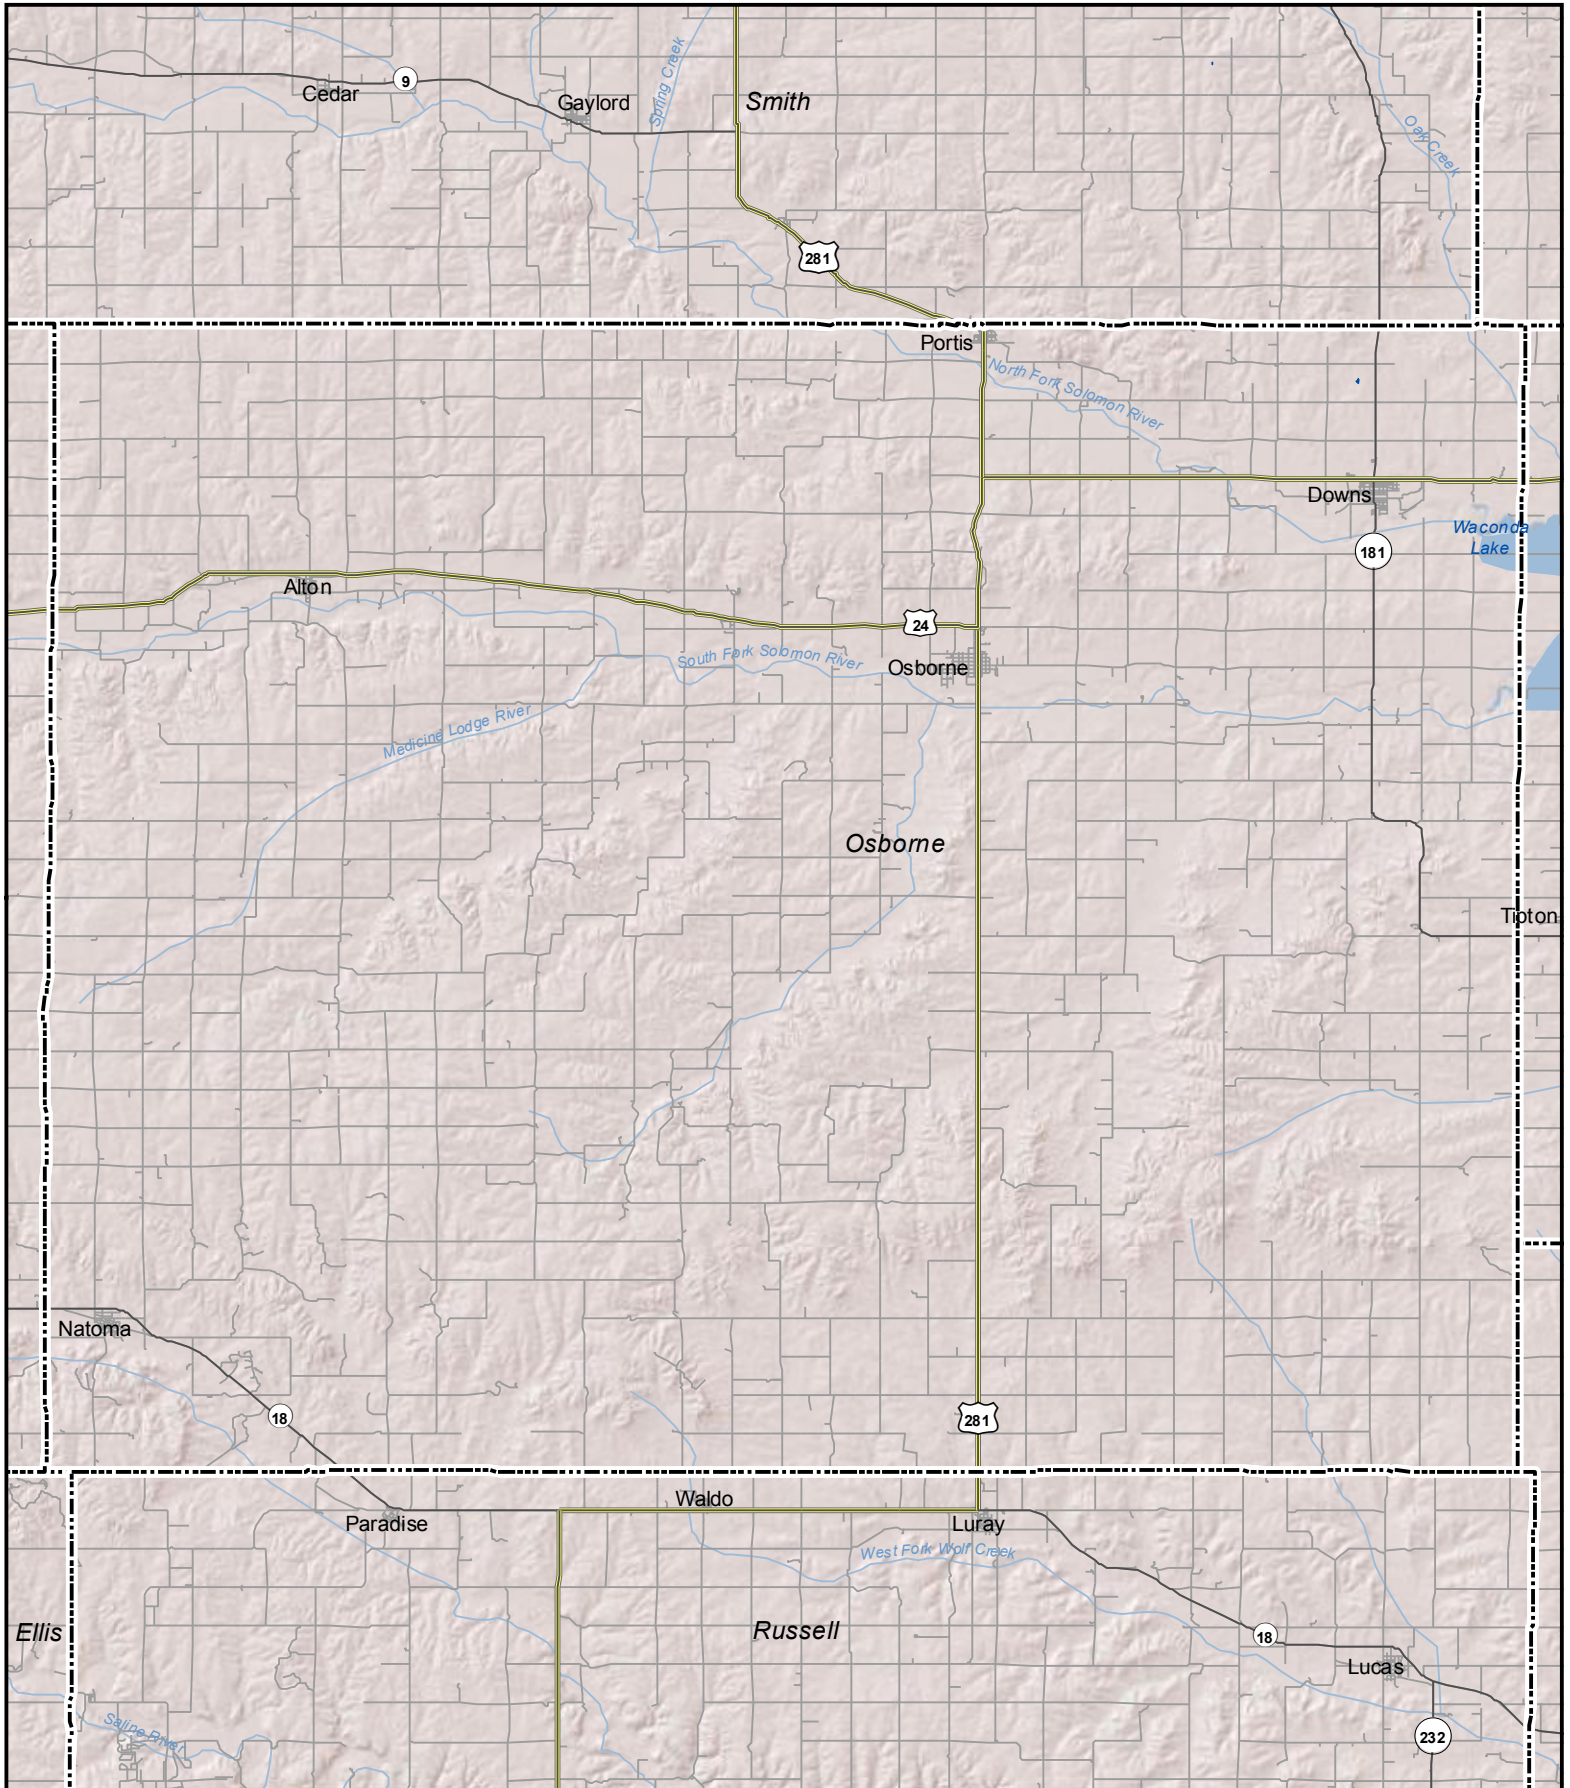

Probable Playas in Osborne County, Kansas

Legend  Playa  Other Water Body  Roads