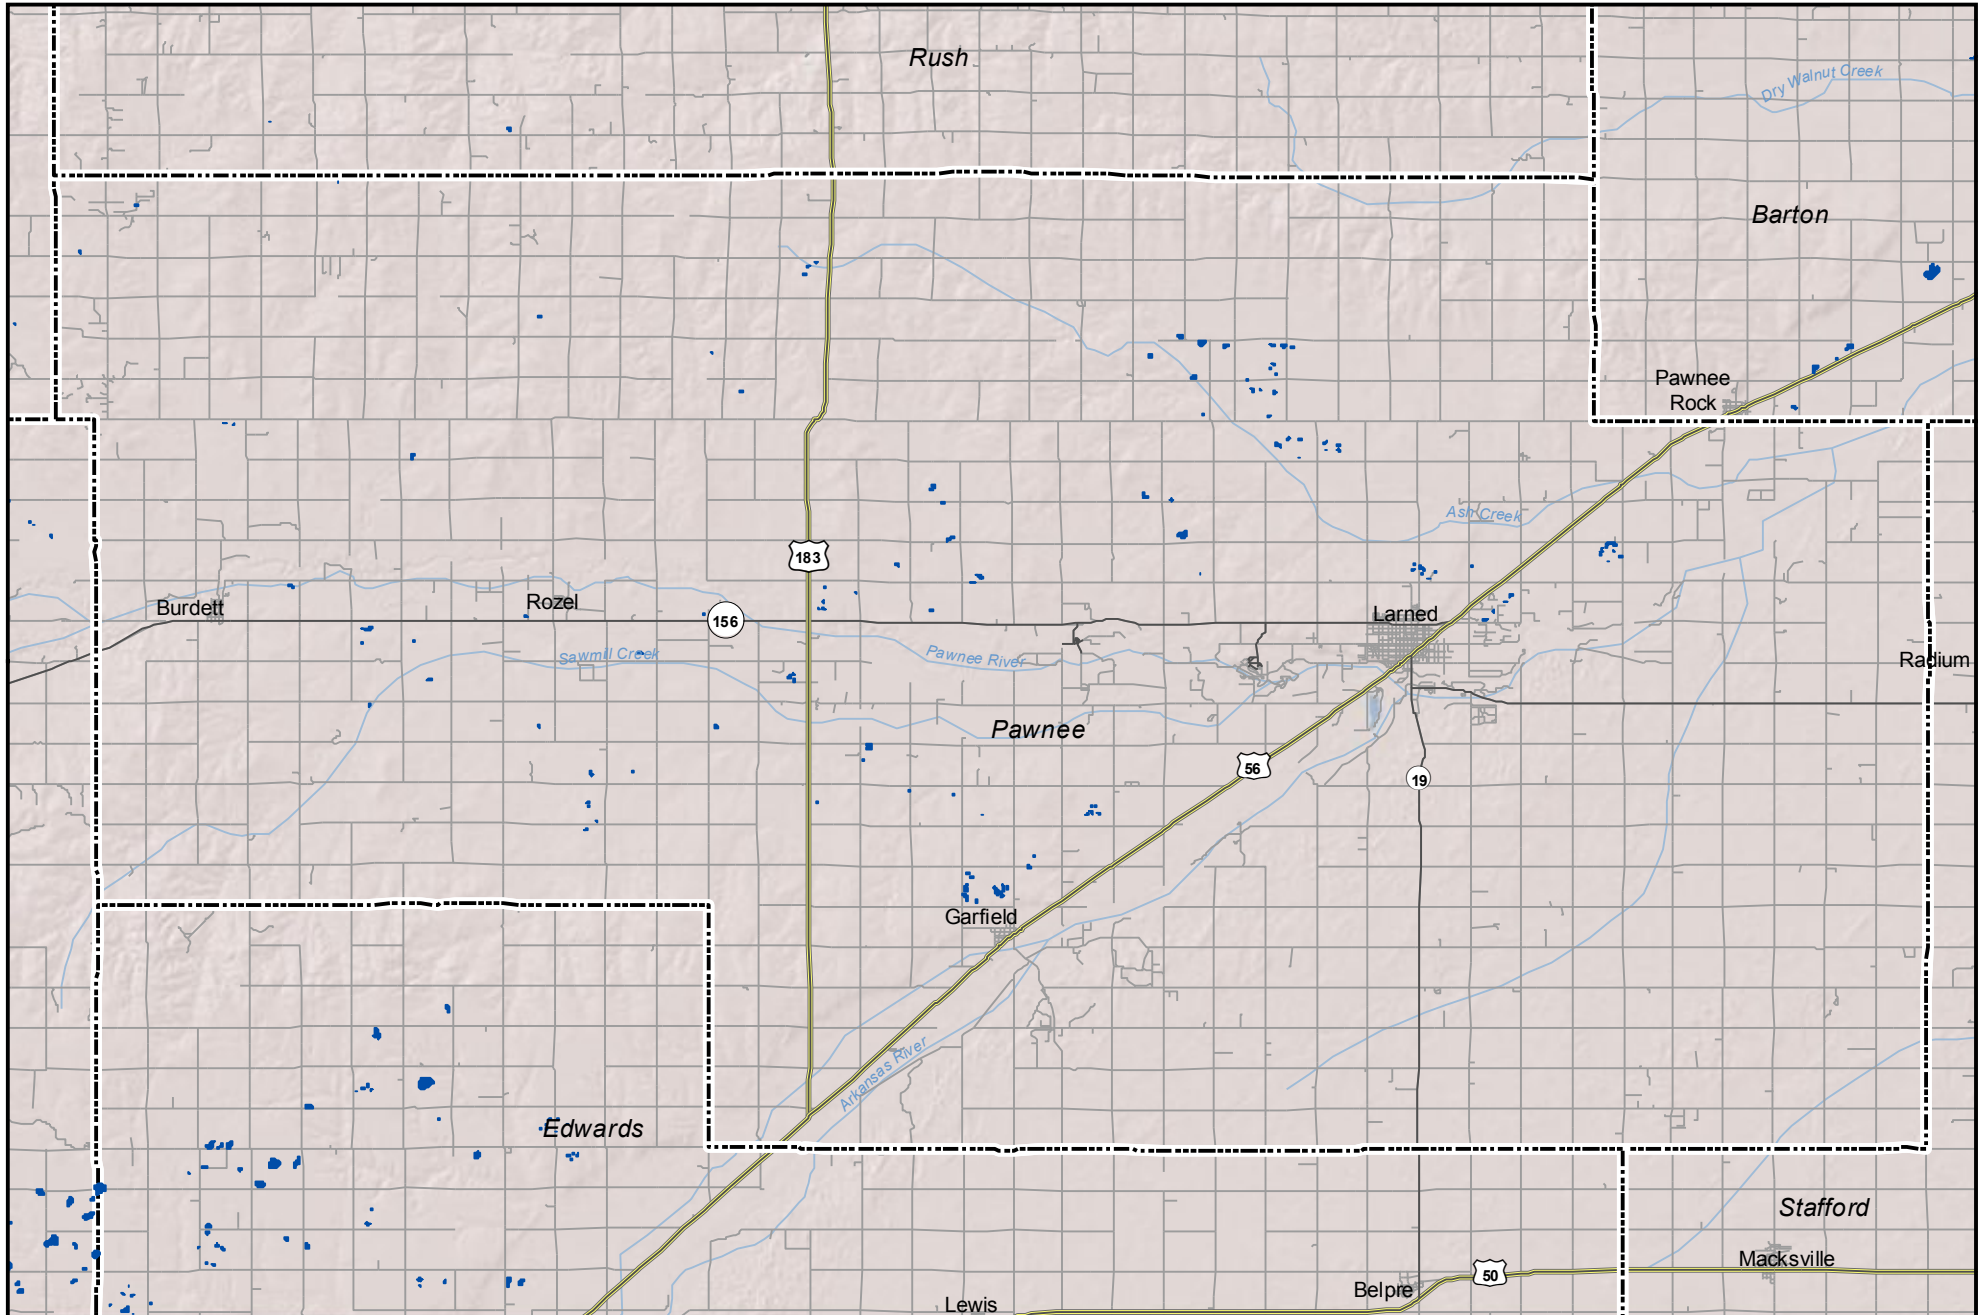

Probable Playas in Pawnee County, Kansas

Legend

-  Playa
-  Other Water Body
-  Roads

0 2.5 5 Miles