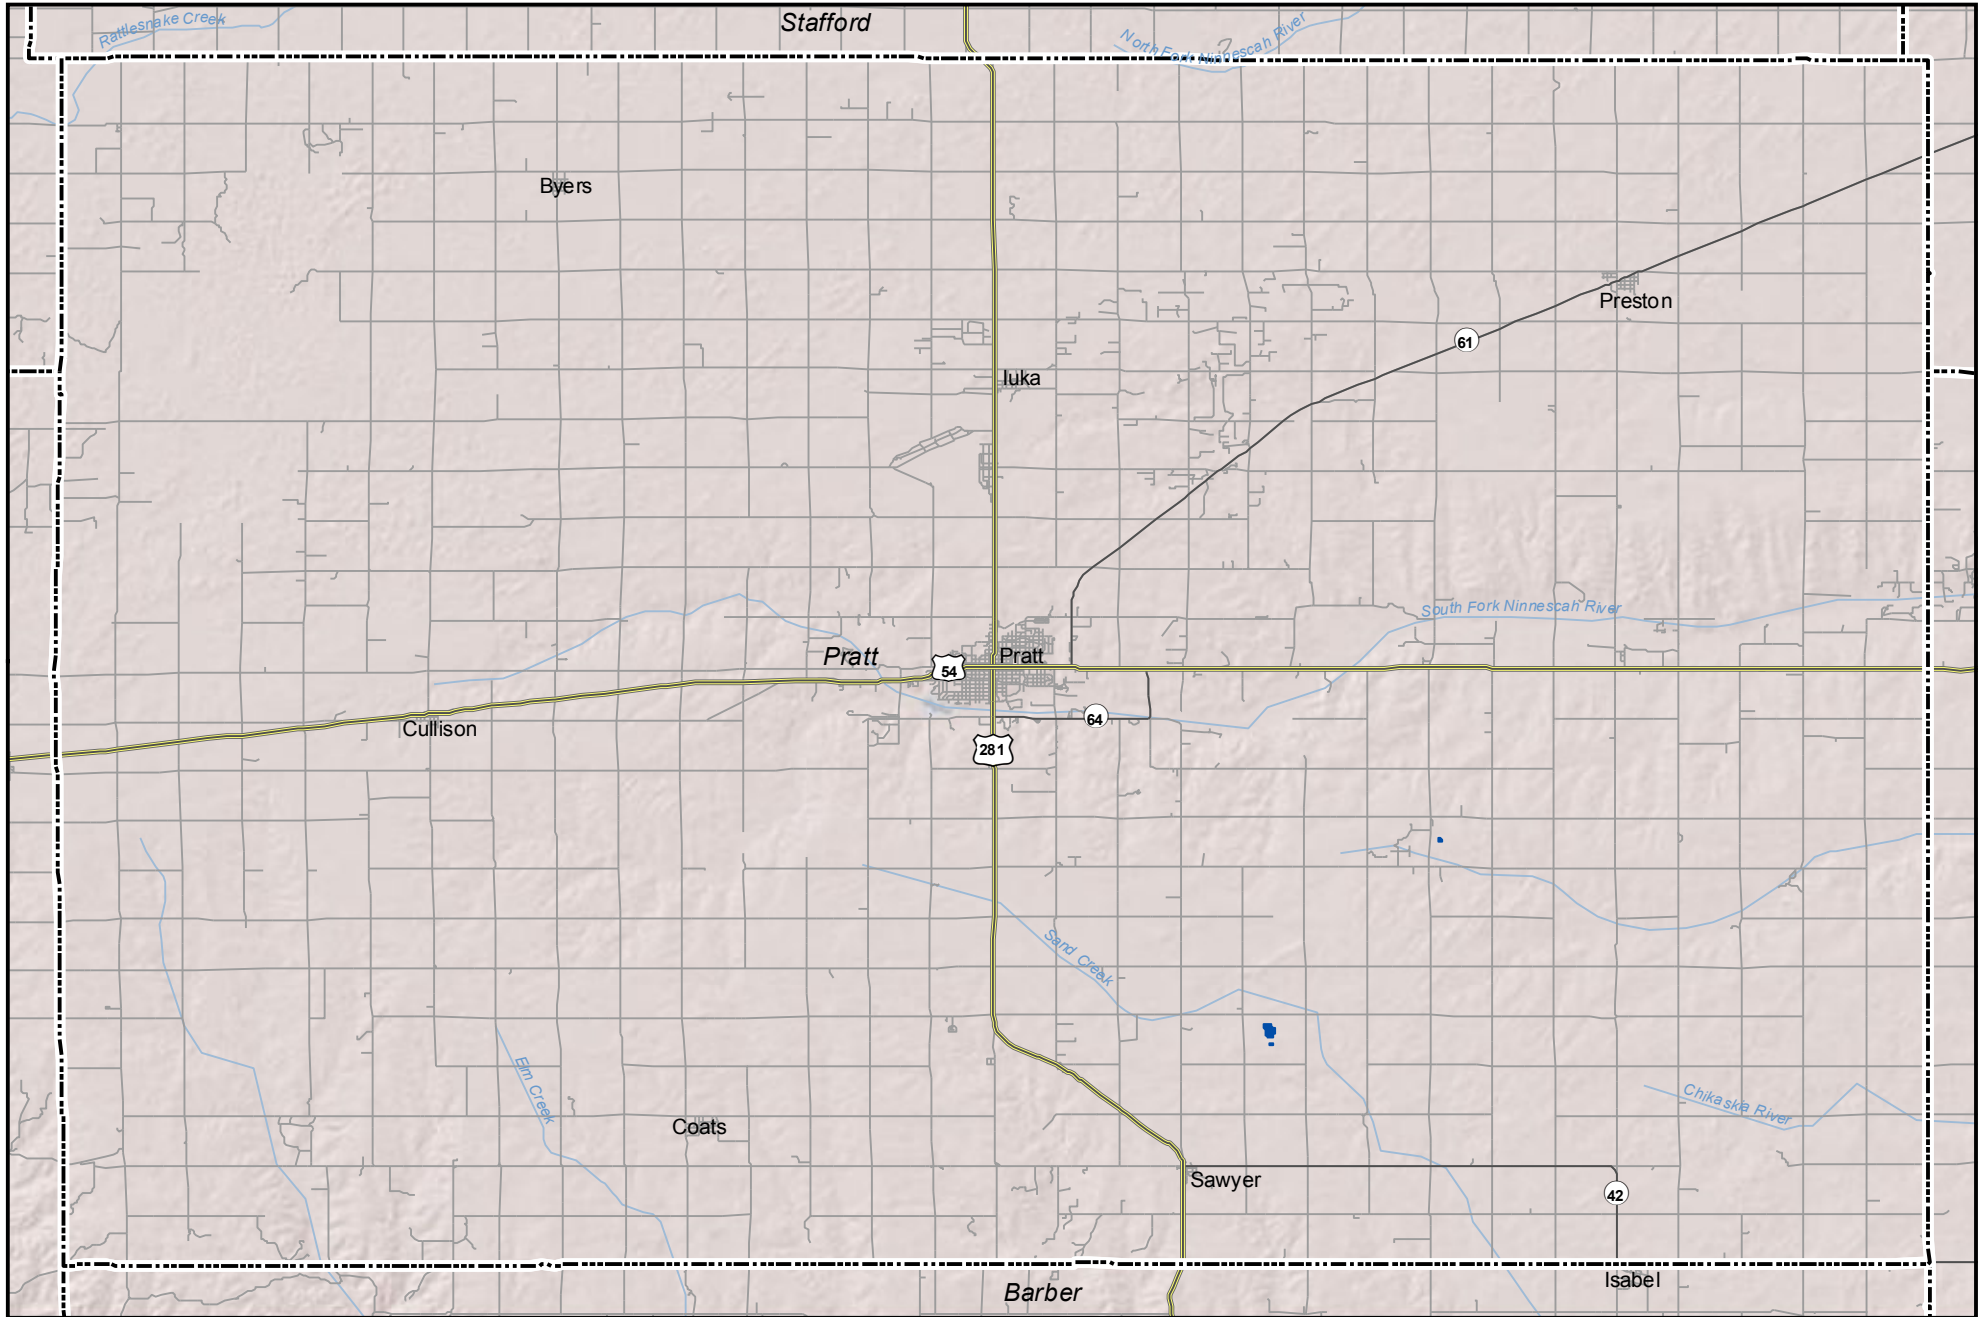

Probable Playas in Pratt County, Kansas

Legend

-  Playa
-  Other Water Body
-  Roads