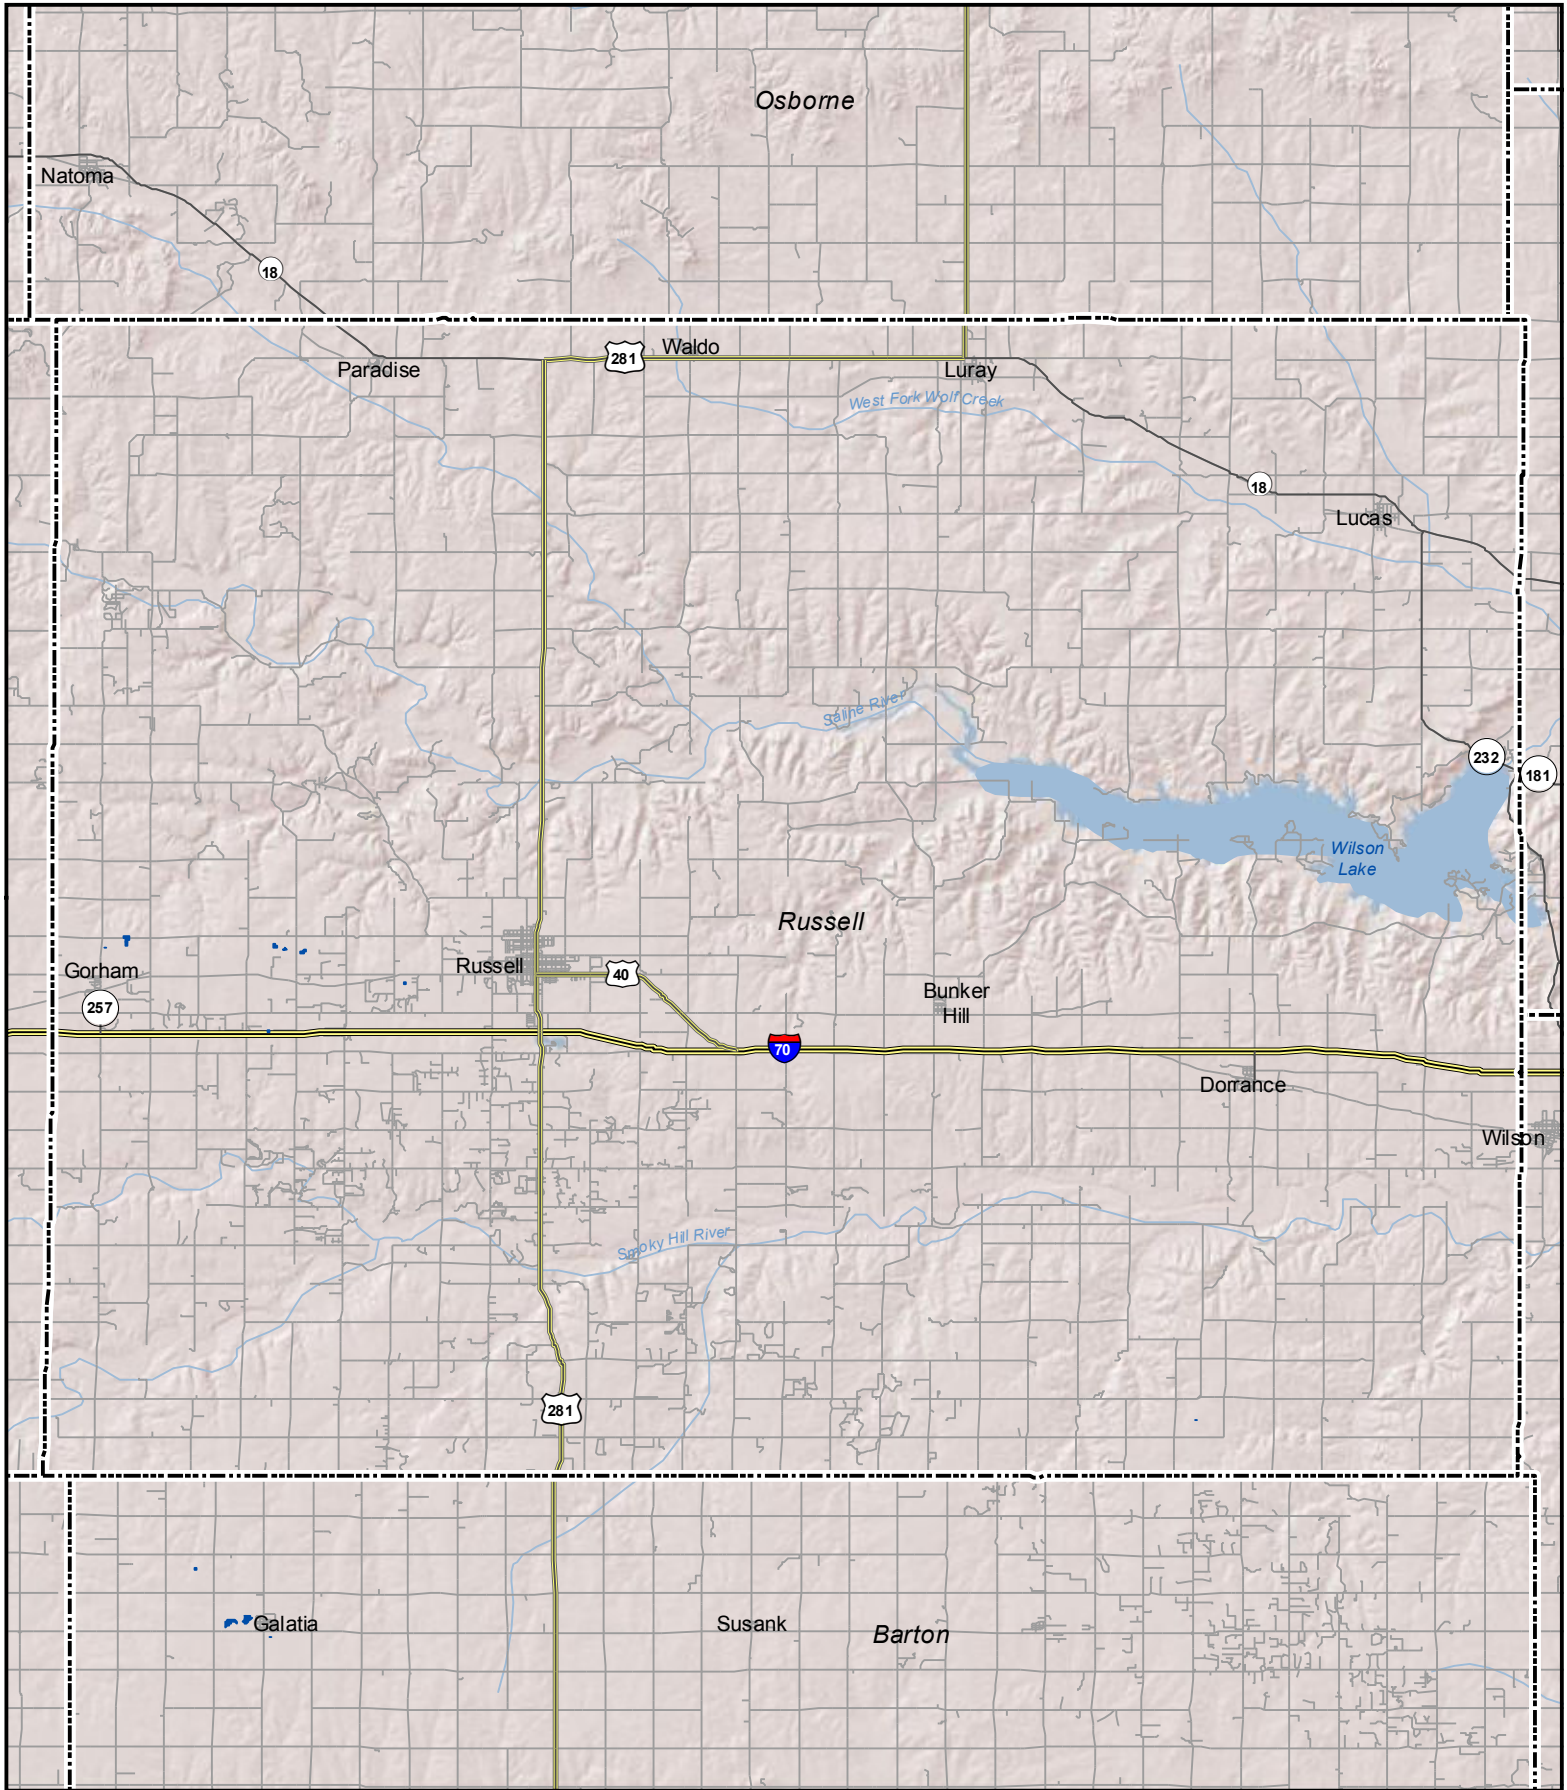

# Probable Playas in Russell County, Kansas

Legend  Playa  Other Water Body  Roads

N   
0 4 8 Miles 