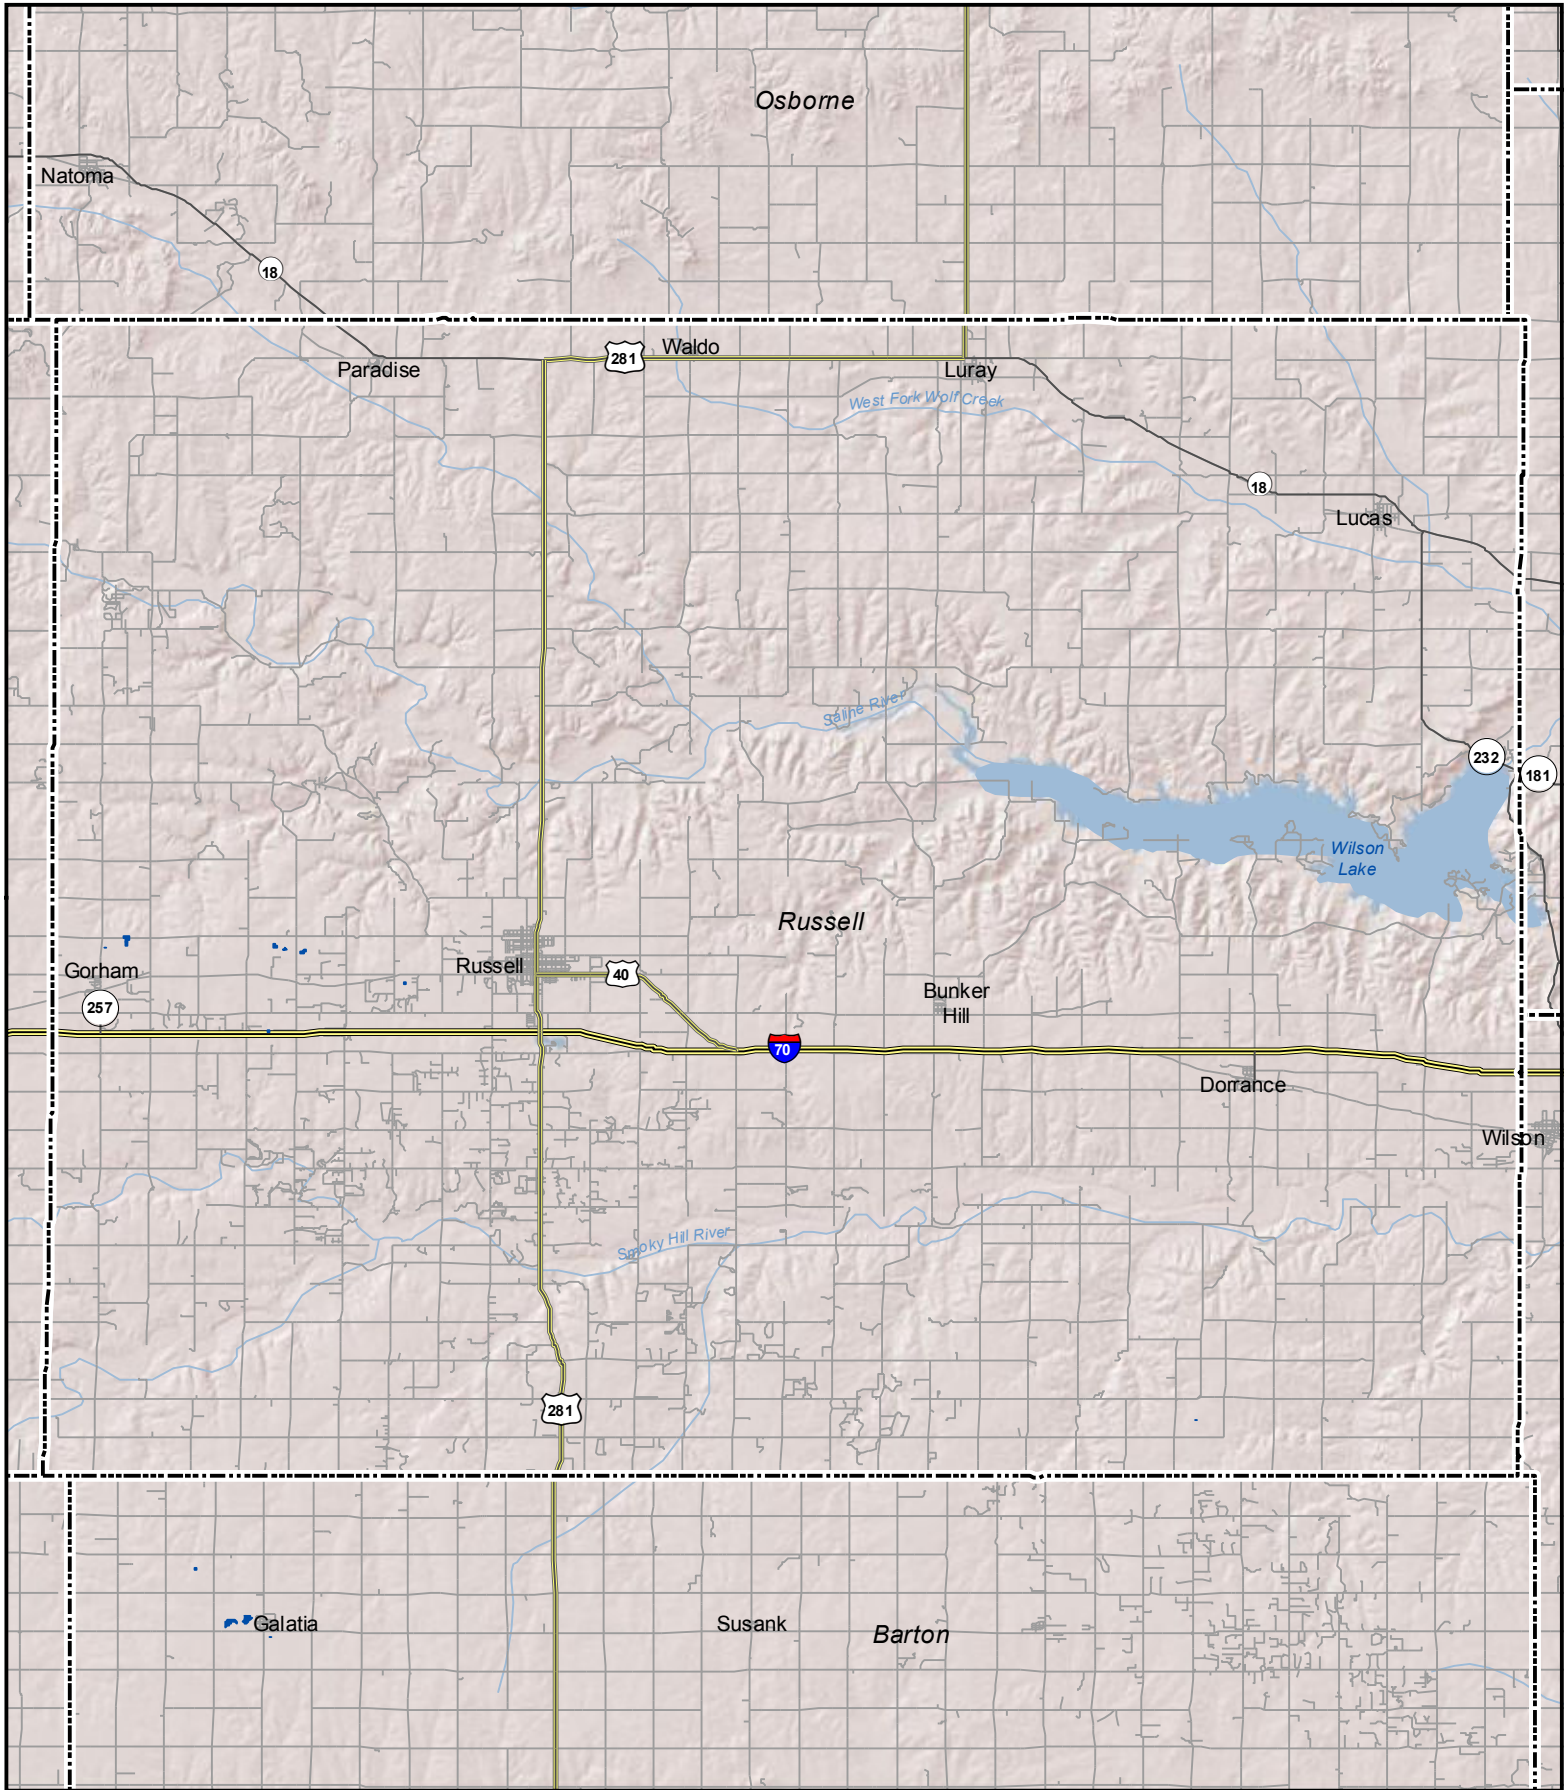

# Probable Playas in Russell County, Kansas

**Legend**  Playa  Other Water Body  Roads