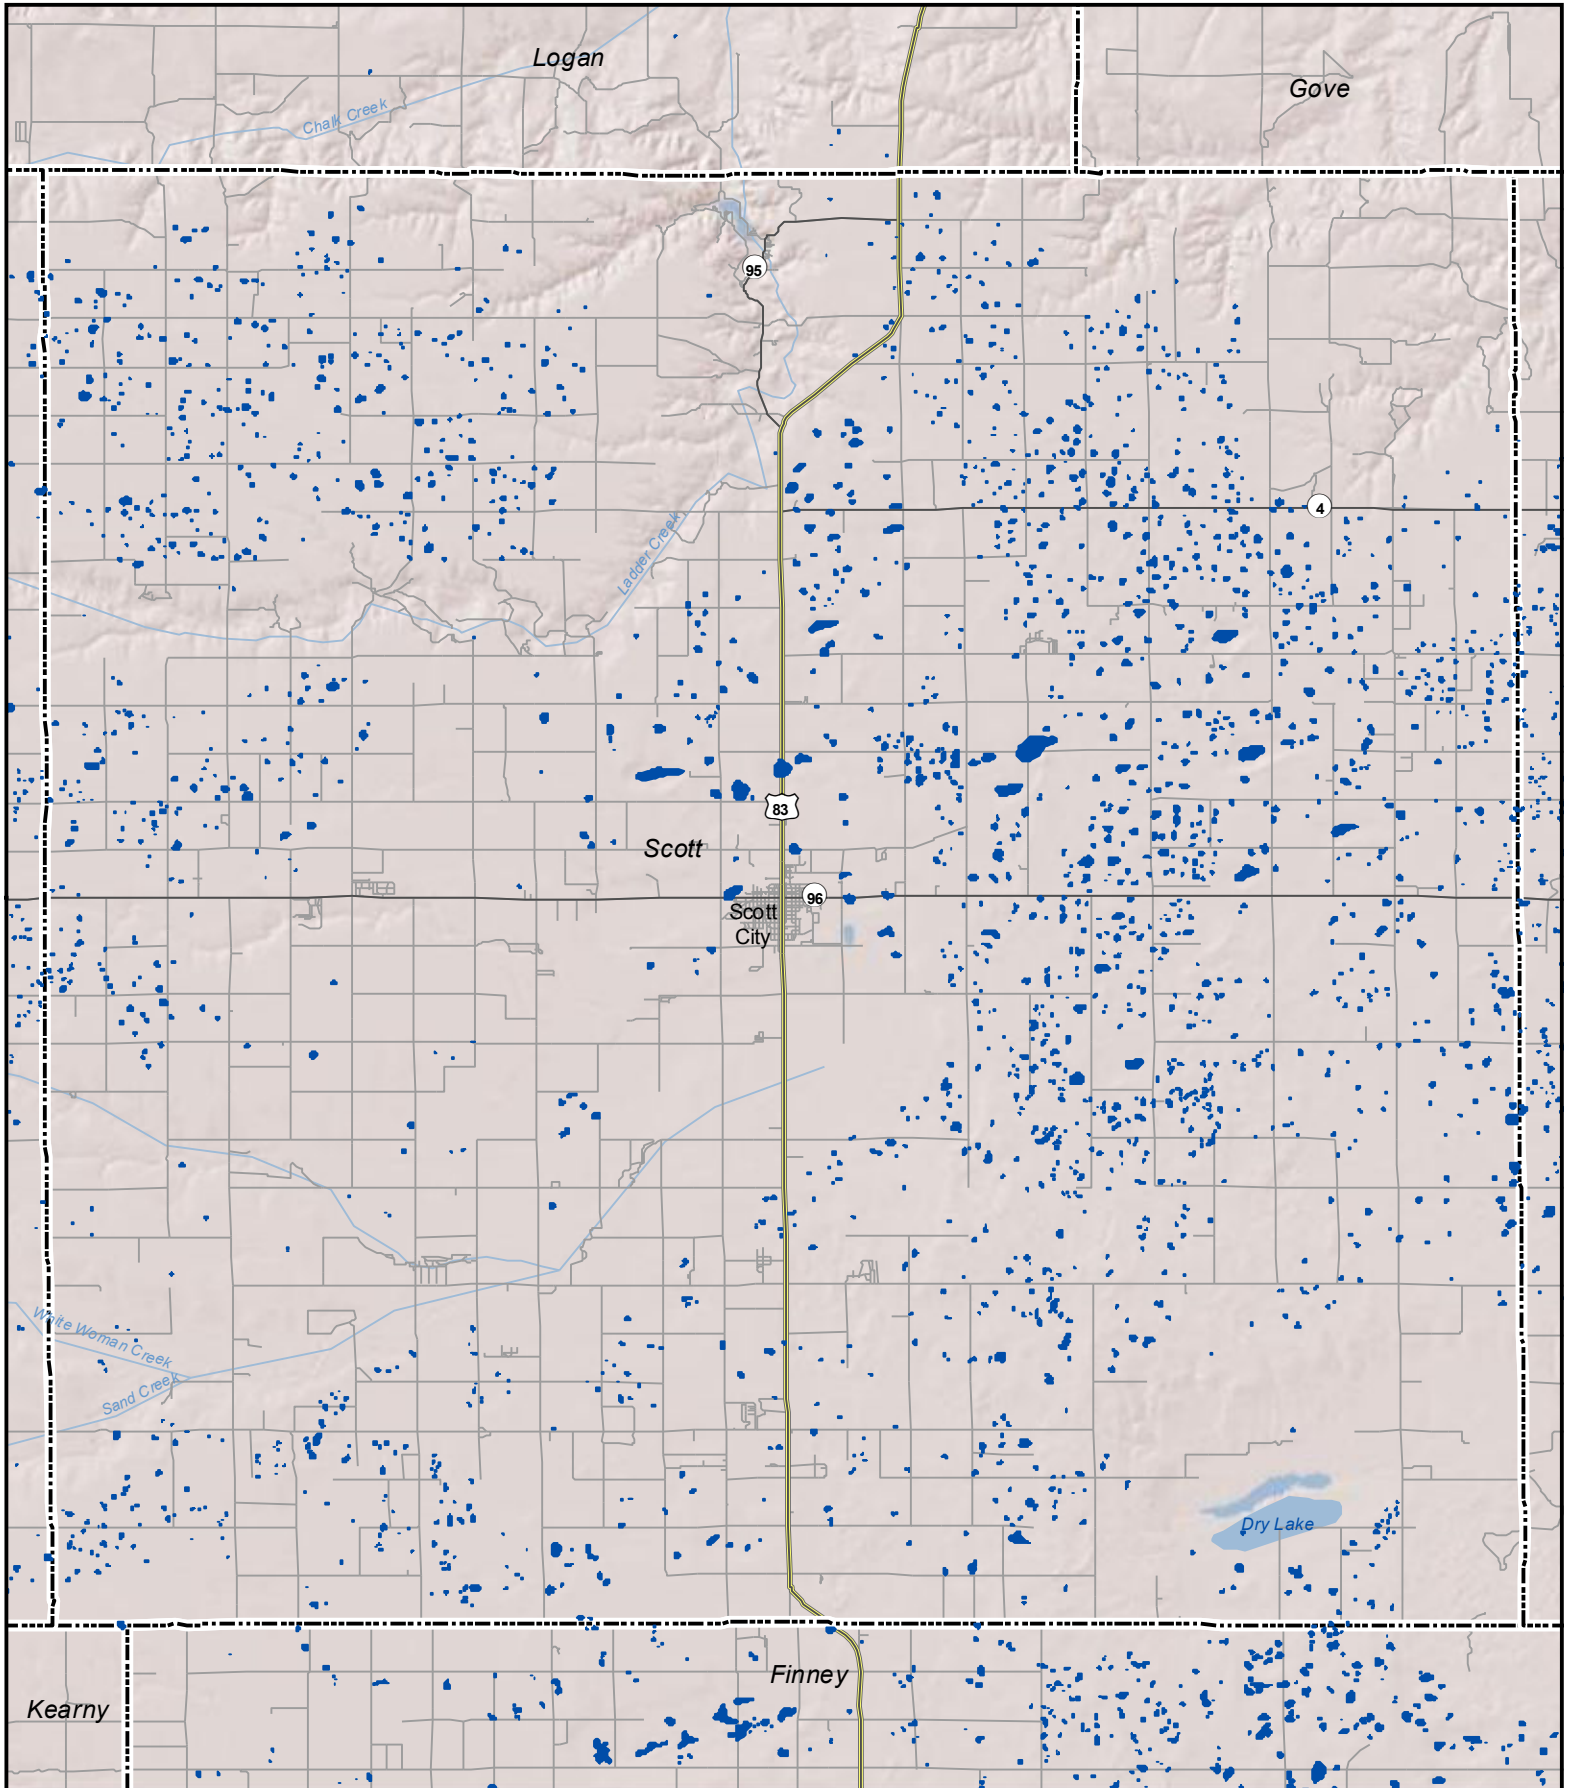

Probable Playas in Scott County, Kansas

Legend  Playa  Other Water Body  Roads

N  0 3 6 Miles 