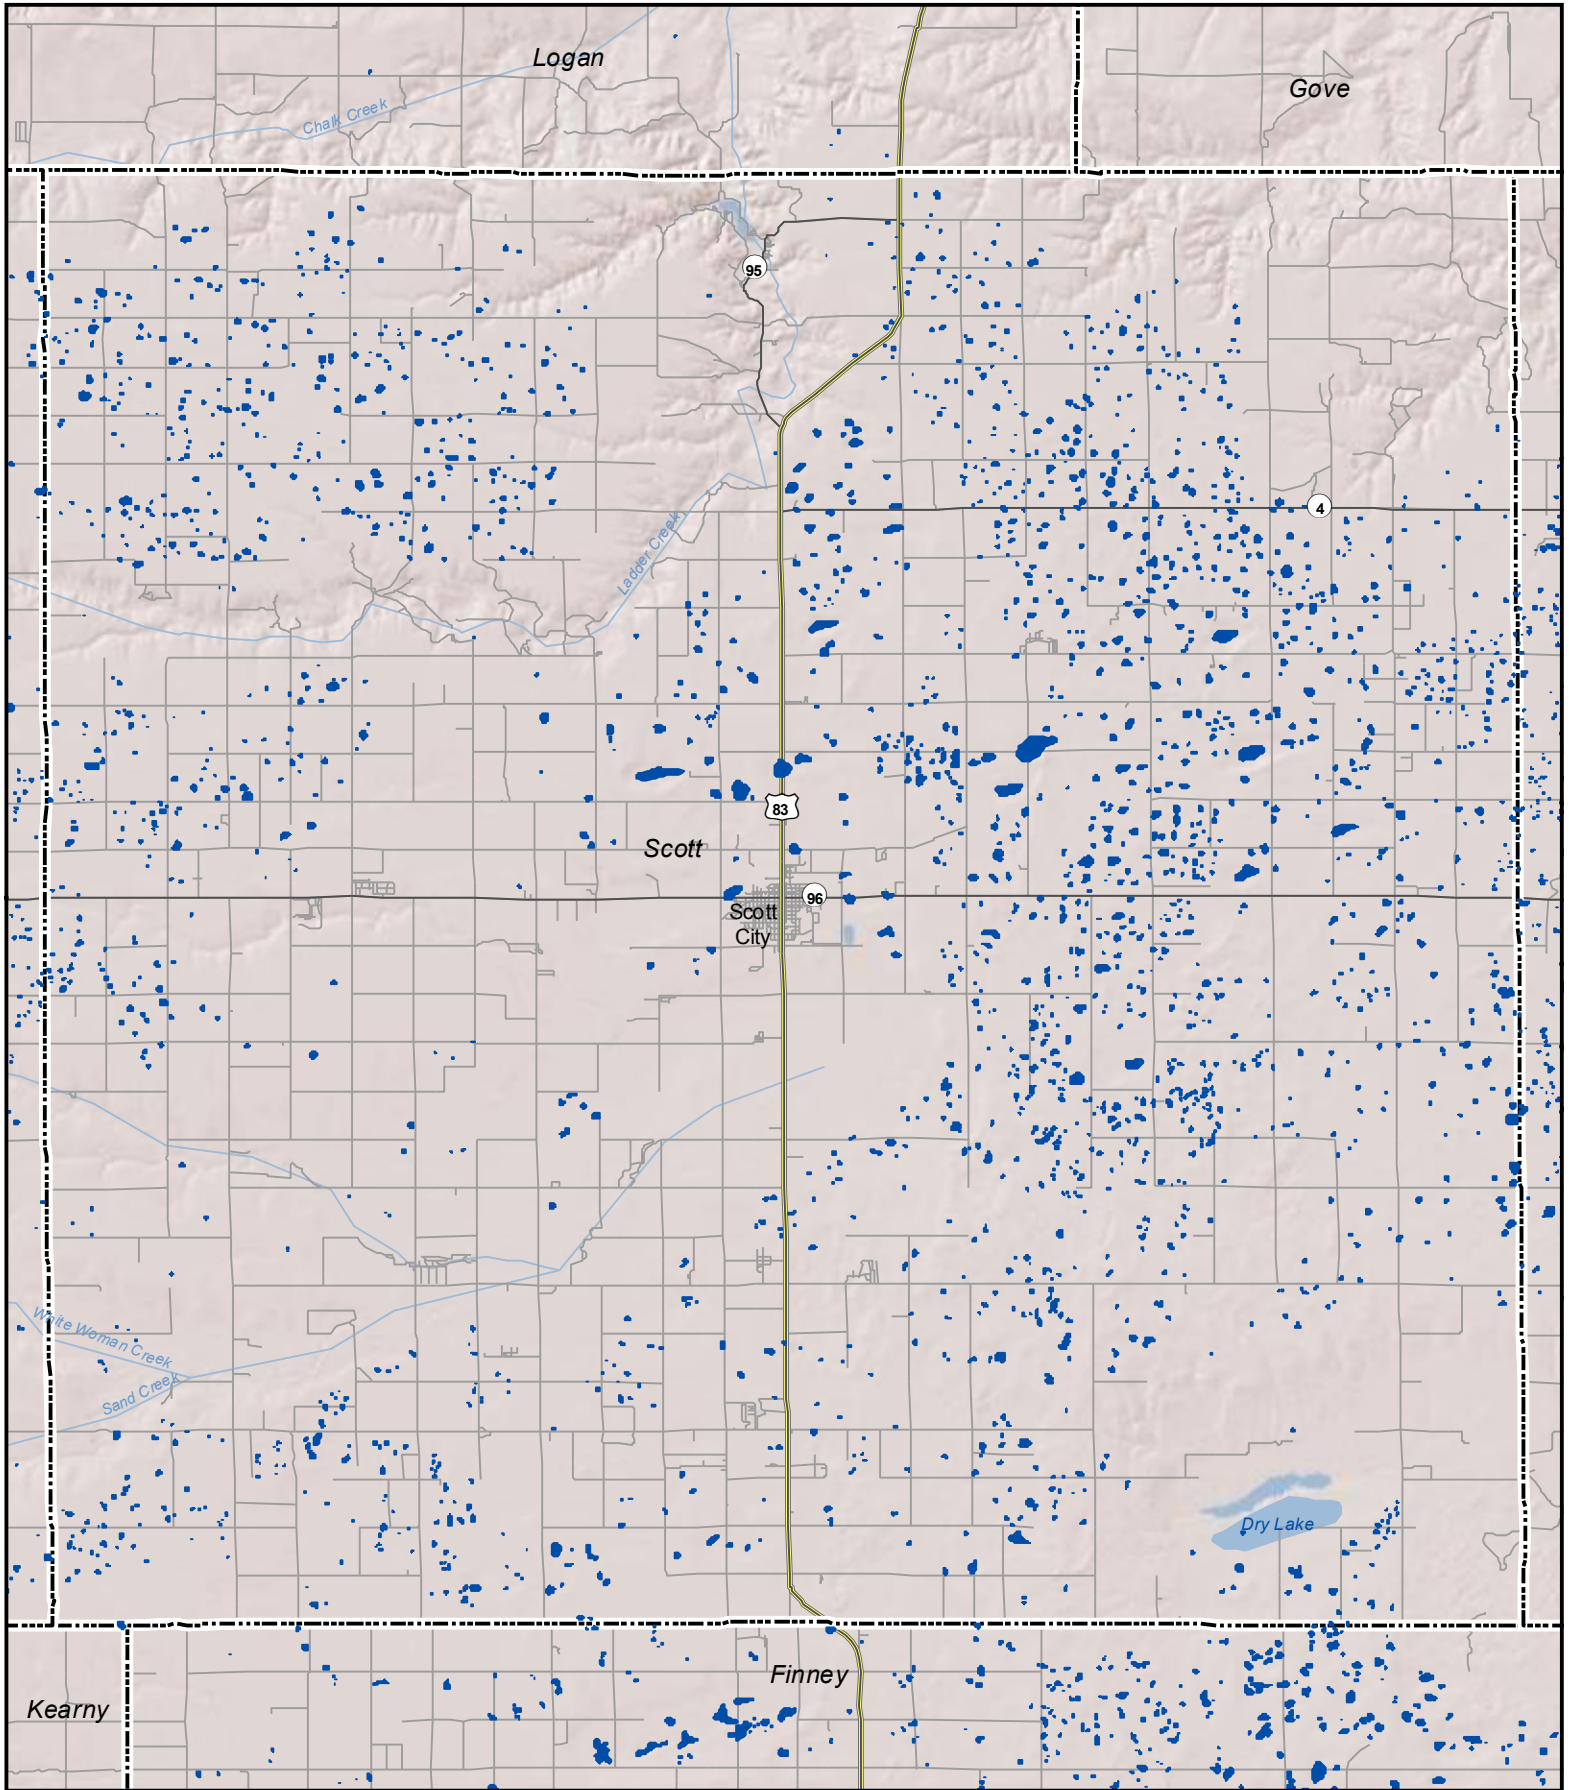

# Probable Playas in Scott County, Kansas

**Legend**  Playa  Other Water Body  Roads