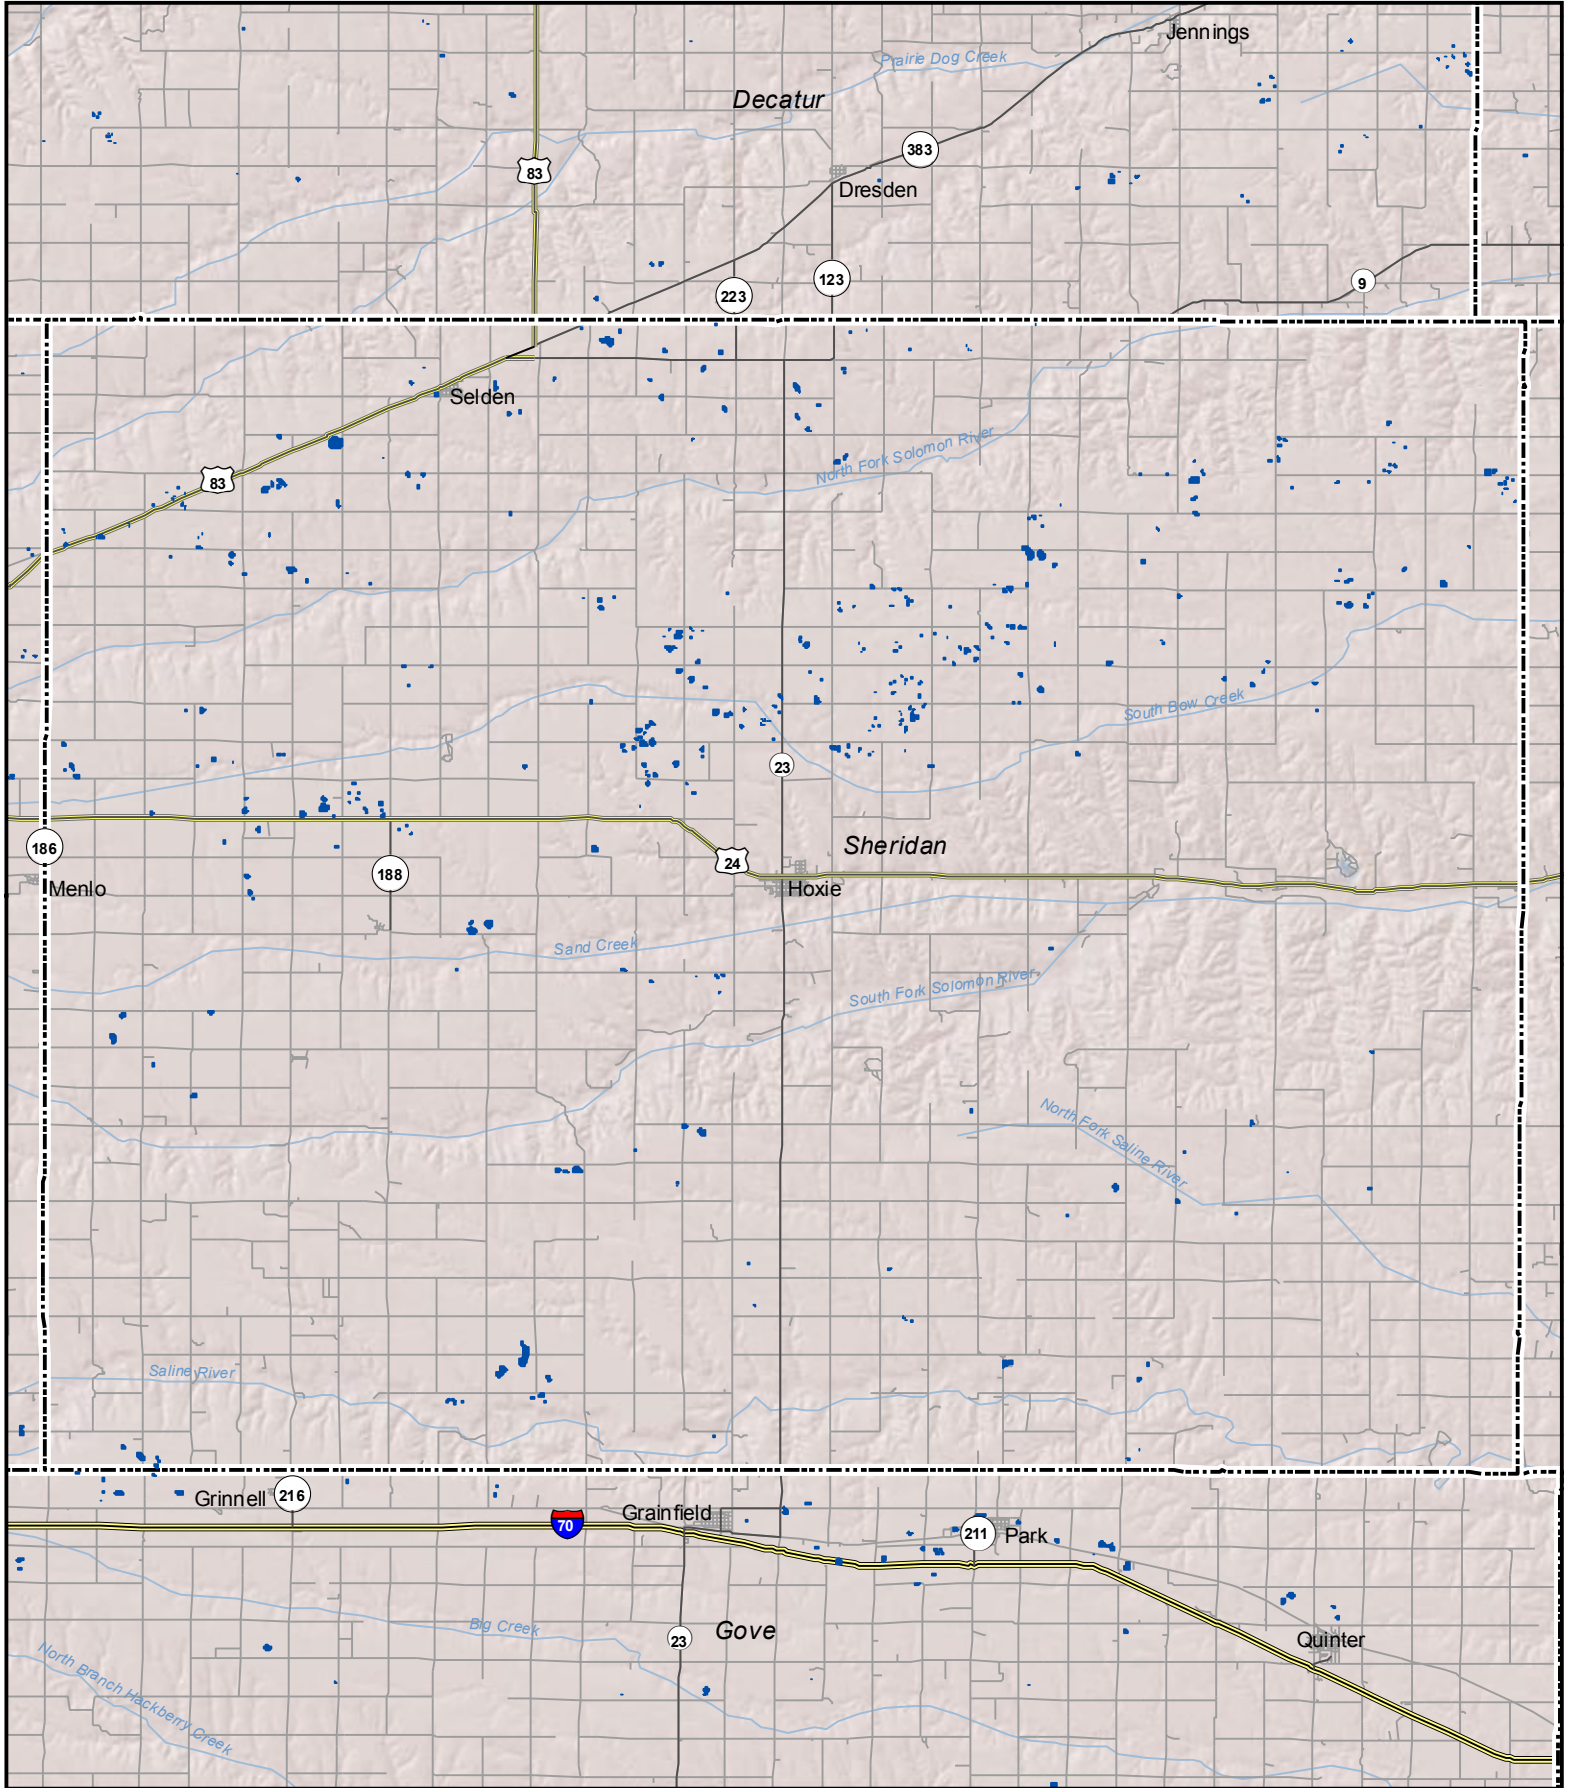

# Probable Playas in Sheridan County, Kansas

**Legend**  Playa  Other Water Body  Roads