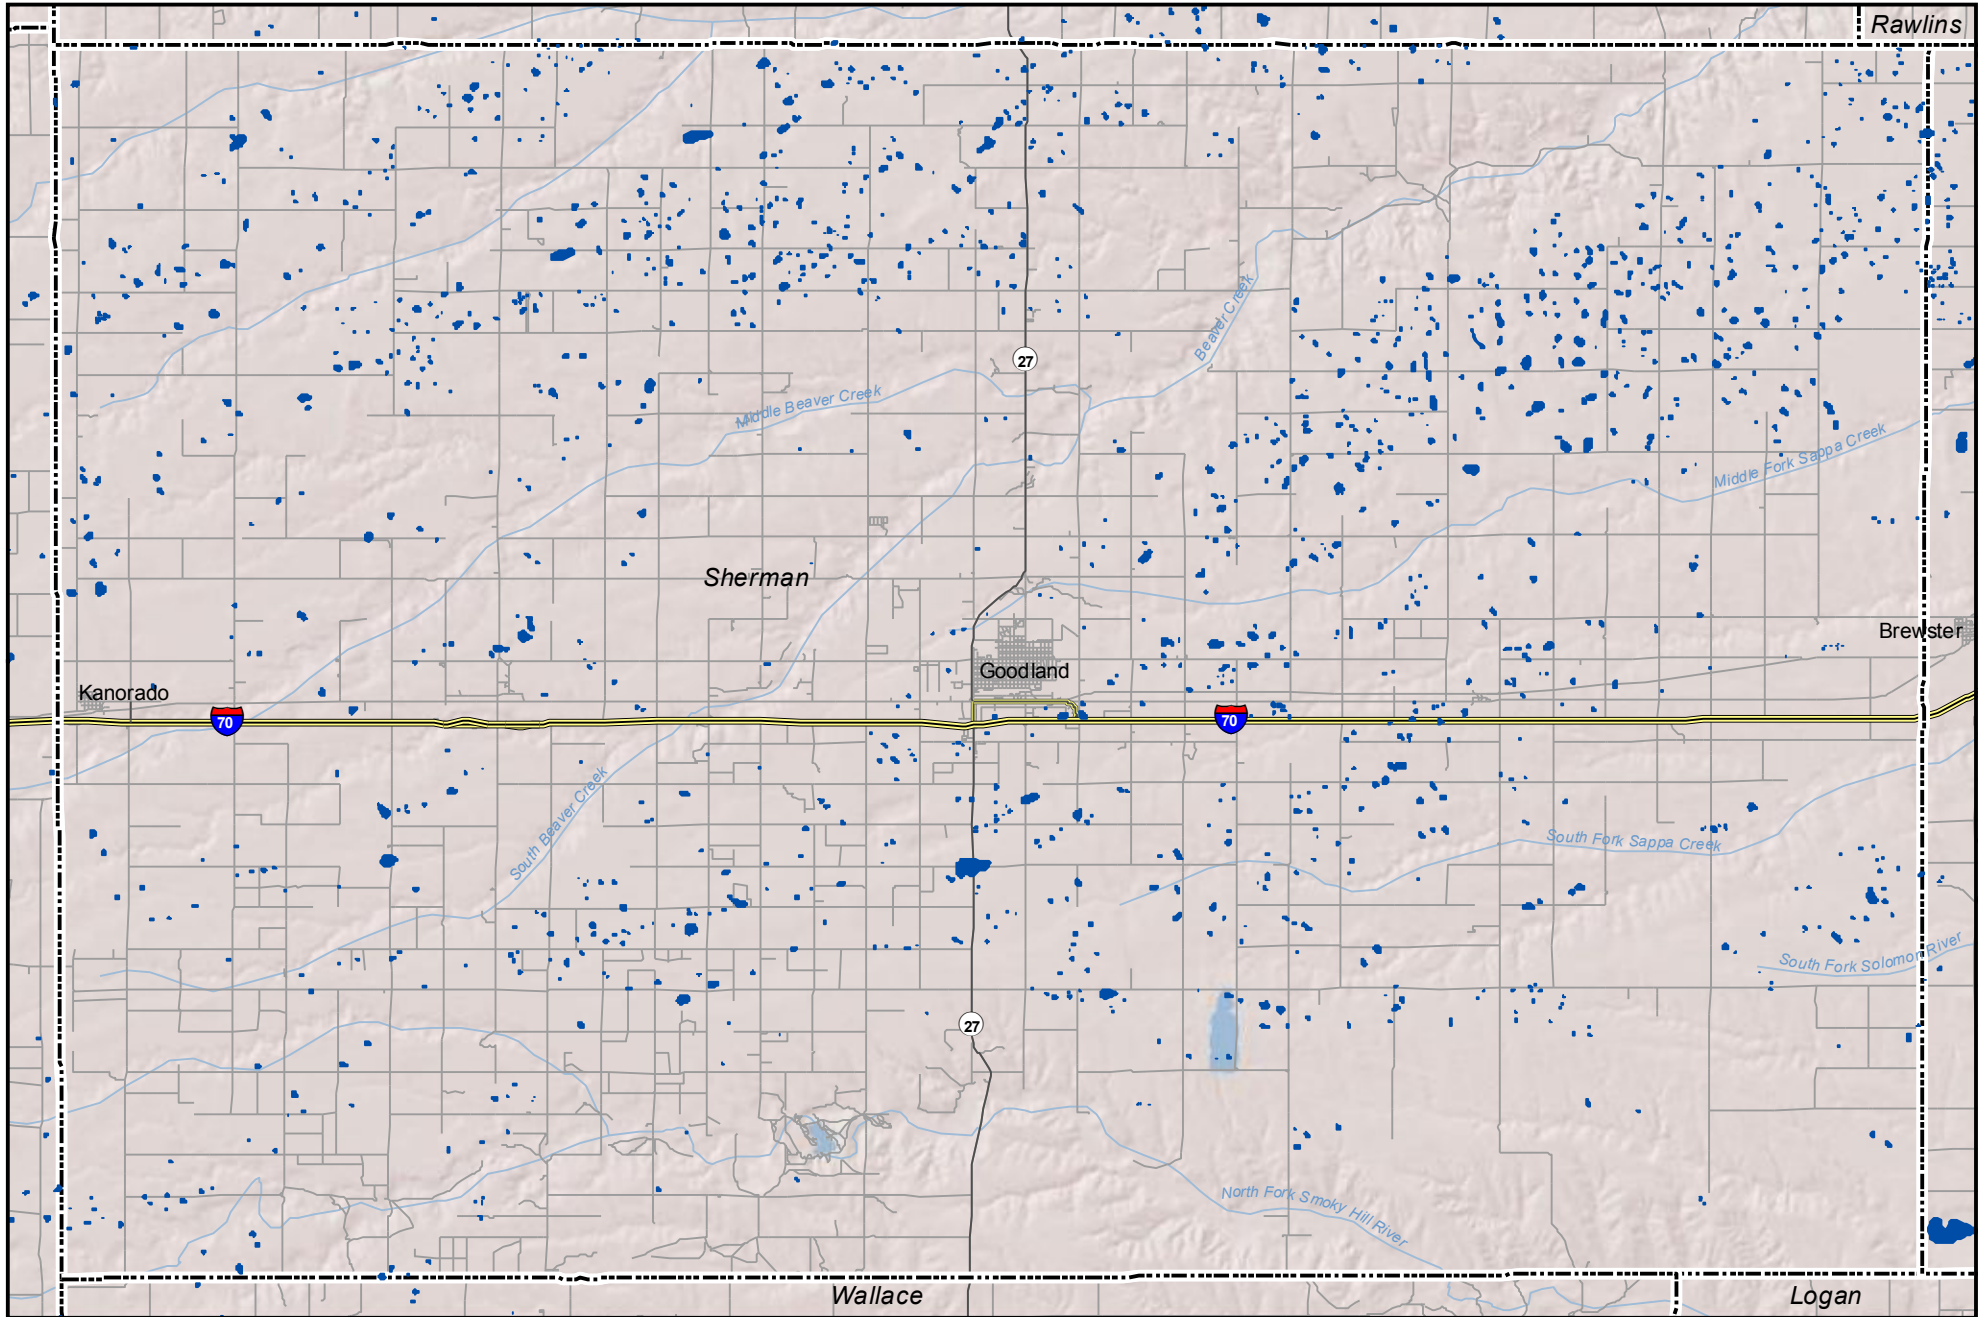

Probable Playas in Sherman County, Kansas

Legend

-  Playa
-  Other Water Body
-  Roads

0 2.5 5 Miles